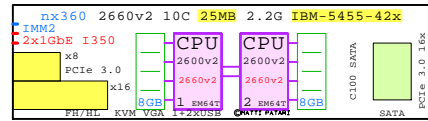

IBM Blade NeXtScale System Enclosure and Compute Nodes,x86

Link to this document: <http://www.goldeneggs.fi/documents/GE-IBM-BLADE-NEXT.pdf>

Server Options

Memory: 4+4 DIMMS

- IBM-00D5028
  4GB RDIMM
- IBM-00D5040
  8GB RDIMM
- IBM-00D5048
  16GB RDIMM
- IBM-46W0761
  32GB LRDIMM

Disk Drives: One, 2, 4, 8

- IBM-00AD025
  4TB 3.5" HDD SATA
- IBM-00AD040
  1TB 2.5" HDD SATA
- IBM-00W1227
  256GB 1.8" SSD SATA
- IBM-81Y4448
  ServerRAID M115 HBA

Mezzanine I/O:

- IBM-90Y6454
  Dual Port 10GbE SFP+
  10GbE
- IBM-00AM476
  Dual Port FDR10/QDR
  IB
- IBM-00D4143
  Dual Port FDR
  IB

PCIe HBA I/O:

- Mellanox40GbE
  IBM-00D9550
  40 Gb Ethernet
  40GbE
- QLogic 10GbE
  IBM-42C1800
  10 Gb Ethernet
- IBM-49Y4230
  1Gb Ethernet

Compute Servers nx360 M4