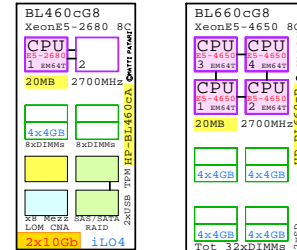

Welcome to GoldenEggs x86 Visual Configurations

<http://www.goldeneggs.fi>

A picture is worth of one thousand words.
It talks all Global languages.

x86-64 servers: **Dell** **IBM** **HP** **Fujitsu** **SUN** **Acer** **Lenovo** and **Cisco**

4x Gigabit E
iDRAC7 Remote Manager

Intel Xeon E5-2680 x86-64
2700MHz 2P 8-Core **DELL-R720-A**

Intel Xeon E5-2680 x86-64
2700MHz 2P 8-Core **IBM-7914-L2x**

AMD Opteron 6172 x86-64
2100MHz 2P 12-Core **573088-421 EU**

Dell Blades

Fujitsu

HP Blades

IBM Blades

Cisco Blades

Donate

PayPal at:
www.GoldenEggs.fi

This x86 site is open, vendor independent.
It is fully funded from my own pocket.
To keep this service running,
Your personal support is welcome.

Matti.Patari@Kolumbus.fi
Helsinki Finland

Older GoldenEggs sites:

<http://h18000.www1.hp.com/info/GECPPQA/>

<http://www.openvms.org/pages.php?page=GoldenEggs>

GE-links to x86 COMPARE Pictures:

<http://www.goldeneggs.fi/documents/GE-COMPARE-2P-1U-A.pdf>

<http://www.goldeneggs.fi/documents/GE-COMPARE-2P-2U-A.pdf>

<http://www.goldeneggs.fi/documents/GE-COMPARE-4P-4U-A.pdf>

<http://www.goldeneggs.fi/documents/GE-COMPARE-8P-8U-A.pdf>

<http://www.goldeneggs.fi/documents/GE-COMPARE-TOWER-A.pdf>

<http://www.goldeneggs.fi/documents/GE-COMPARE-BLADE-A.pdf>

<http://www.goldeneggs.fi/documents/GE-INT-E5-MAP-A.pdf>

<http://www.goldeneggs.fi/documents/GE-COMP-E52400-A.pdf>

<http://www.goldeneggs.fi/documents/GE-COMP-E52600-A.pdf>

<http://www.goldeneggs.fi/documents/GE-COMP-E54600-A.pdf>

GE-link to GE 25 Year-Book

New <http://www.goldeneggs.fi/documents/GE-25-YEAR-BOOK.pdf>

GE-links to x86 FAMILY Pictures:

<http://www.goldeneggs.fi/documents/GE-DELL-FAMILY-A.pdf>