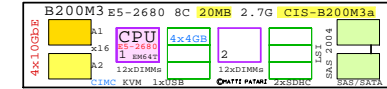

Cisco Blades

Donate

PayPal at:
www.GoldenEggs.fi

This x86 site is open, vendor independent.
It is fully funded from my own pocket.
To keep this service running,
Your personal support is welcome.

Matti.Patari@Kolumbus.fi
Helsinki Finland

Older GoldenEggs sites:

<http://h18000.www1.hp.com/info/GECPPQA/>

<http://www.openvms.org/pages.php?page=GoldenEggs>

GE-links to x86 COMPARE Pictures:

<http://www.goldeneggs.fi/documents/GE-COMPARE-2P-1U-A.pdf>

<http://www.goldeneggs.fi/documents/GE-COMPARE-2P-2U-A.pdf>

<http://www.goldeneggs.fi/documents/GE-COMPARE-4P-4U-A.pdf>

<http://www.goldeneggs.fi/documents/GE-COMPARE-8P-8U-A.pdf>

<http://www.goldeneggs.fi/documents/GE-COMPARE-TOWER-A.pdf>

<http://www.goldeneggs.fi/documents/GE-COMPARE-BLADE-A.pdf>

<http://www.goldeneggs.fi/documents/GE-INT-E5-MAP-A.pdf>

<http://www.goldeneggs.fi/documents/GE-COMP-E52400-A.pdf>

<http://www.goldeneggs.fi/documents/GE-COMP-E52600-A.pdf>

<http://www.goldeneggs.fi/documents/GE-COMP-E54600-A.pdf>

GE-link to GE 25 Year-Book

New <http://www.goldeneggs.fi/documents/GE-25-YEAR-BOOK.pdf>

GE-links to x86 FAMILY Pictures:

<http://www.goldeneggs.fi/documents/GE-DELL-FAMILY-A.pdf>

<http://www.goldeneggs.fi/documents/GE-IBM-FAMILY-A.pdf>

<http://www.goldeneggs.fi/documents/GE-HP-FAMILY-A.pdf>

<http://www.goldeneggs.fi/documents/GE-FUJII-FAMILY-A.pdf>

<http://www.goldeneggs.fi/documents/GE-SUN-FAMILY-A.pdf>

<http://www.goldeneggs.fi/documents/GE-ACER-FAMILY-A.pdf>

<http://www.goldeneggs.fi/documents/GE-LENOVO-FAMILY-A.pdf>

<http://www.goldeneggs.fi/documents/GE-CISCO-FAMILY-A.pdf>

Follow GoldenEggs on Twitter:

@goldeneggsfi

©2012 Matti Patari, All rights reserved.

GOLDEN EGGS Visuals™ Helsinki	22-Aug-2013	GE-Welcome1 Matti.Patari@Kolumbus.Fi

Welcome to Visual Configurations
GOLDEN EGGS Visuals, Helsinki

GE-Welcome1