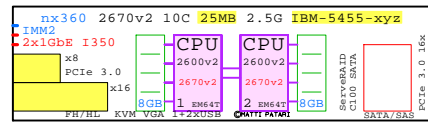

IBM Blade NeXtScale System Enclosure and Compute Nodes,x86

Link to this document: <http://www.goldeneggs.fi/documents/GE-IBM-BLADE-NEXT.pdf>

Server Options

Memory: 4+4 DIMMS

- IBM-00D5028
  4GB RDIMM
- IBM-00D5040
  8GB RDIMM
- IBM-00D5048
  16GB RDIMM
- IBM-46W0761
  32GB LRDIMM

Disk Drives: One, 2, 4, 8

- IBM-00AD025
  4TB 3.5" HDD SATA
- IBM-00AD040
  1TB 2.5" HDD SATA
- IBM-00W1227
  256GB 1.8" SSD SATA
- IBM-81Y4448
  ServerRAID M115 HBA

Mezzanine I/O:

- IBM-90Y6454
  Dual Port 10GbE SFP+
  10GbE
- IBM-00AM476
  Dual Port FDR10/QDR
  IB
- IBM-00D4143
  Dual Port FDR
  IB

PCIe HBA I/O:

- Mellanox40GbE
  IBM-00D9550
  40 Gb Ethernet
  40GbE
- QLogic 10GbE
  IBM-42C1800
  10 Gb Ethernet
- IBM-49Y4230
  1Gb Ethernet

Compute Servers nx360 M4