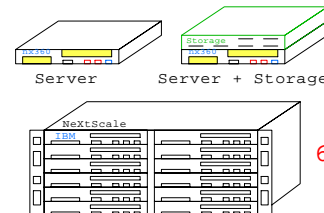

System Enclosure n1200

IBM NeXtScale
x86-64

06-Feb-2014

Golden Eggs Home:
<http://www.goldeneggs.fi>

© 2014 Matti Patari, All rights reserved.

GOLDEN EGGS Visuals™ Helsinki	06-Feb-2014	GE-IBM-BLADE-NEXT Matti.Patari@Kolumbus.Fi