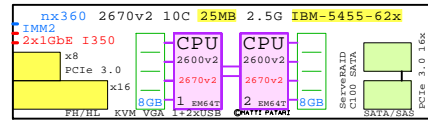

IBM Blade NeXtScale System Enclosure and Compute Nodes,x86

Link to this document: <http://www.goldeneggs.fi/documents/GE-IBM-BLADE-NEXT.pdf>

Server Options

Memory: 4+4 DIMMS

- IBM-00D5028
  4GB RDIMM
- IBM-00D5040
  8GB RDIMM
- IBM-00D5048
  16GB RDIMM
- IBM-46W0761
  32GB LRDIMM

Disk Drives: One, 2, 4, 8

- IBM-00AD025
  4TB 3.5" HDD SATA
- IBM-00AD040
  1TB 2.5" HDD SATA
- IBM-00W1227
  256GB 1.8" SSD SATA
- IBM-81Y4448
  ServerRAID M115 HBA

Mezzanine I/O:

- IBM-90Y6454
  Dual Port 10GbE SFP+
  10GbE
- IBM-00AM476
  Dual Port FDR10/QDR
  IB
- IBM-00D4143
  Dual Port FDR
  IB

PCIe HBA I/O:

- Mellanox40GbE
  IBM-00D9550
  40 Gb Ethernet
  40GbE
- QLogic 10GbE
  IBM-42C1800
  10 Gb Ethernet
- IBM-49Y4230
  1Gb Ethernet

Compute Servers nx360 M4