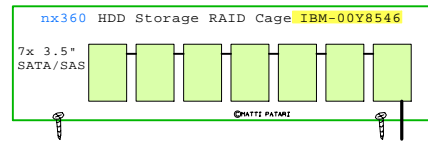

Storage Expansion

BOM of the example Enclosure, right

Part Number	Qty	Description
IB-00Y8546	1	IBM Next 7x3.5" HDD RAID cage
IB-5455-42x	1	IBM Next nx360 2P 10C 2660v2 25MB 2.2GH
IB-5455-62x	1	IBM Next nx360 2P 10C 2670v2 25MB 2.5GH
IB-5455-xyz	1	IBM Next nx360 2P 10C 2670v2 25MB 2.5GH
IB-5456-A2x	1	IBM NeXtScale System Enclosure 6U 19"
IBM-00AD025	8	IBM 4TB 7.2K 6Gbps SATA 3.5" HDD NextSca
IBM-00AD040	2	IBM 1TB 7.2K 6Gbps SATA 2.5" HDD NextSca
IBM-00D5040	18	IBM 8GB DDR3 1866MHz LP RDIMM
IBM-00D9550	3	IBM Mellanox 40GbE Dual-Port HBA
IBM-00W1227	4	IBM 256GB SATA SSD 1.8" MLC Enterprise
IBM-90Y6454	3	IBM QLogic 2-Port 10GbE SFP+