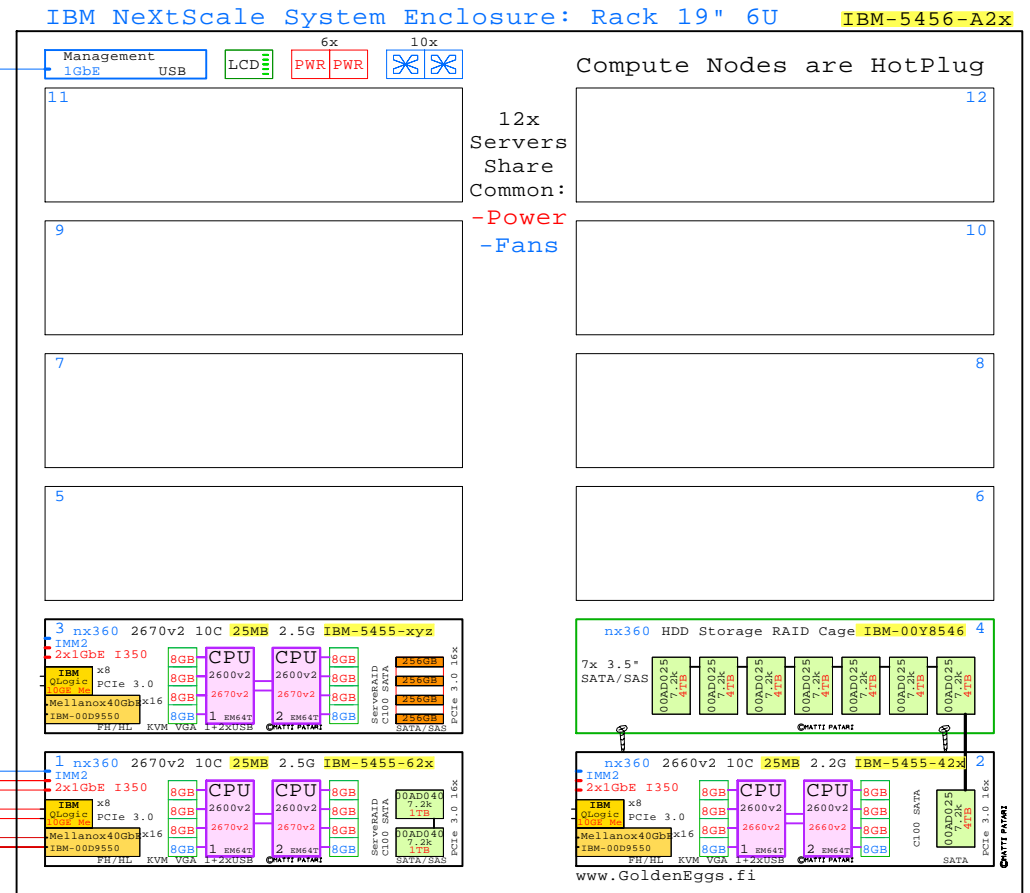

System Enclosure n1200

IBM NeXtScale
x86-64

06-Feb-2014

Golden Eggs Home:
<http://www.goldeneggs.fi>

© 2014 Matti Patari, All rights reserved.

GOLDEN EGGS Visuals™ Helsinki	06-Feb-2014	GE-IBM-BLADE-NEXT Matti.Patari@Kolumbus.Fi