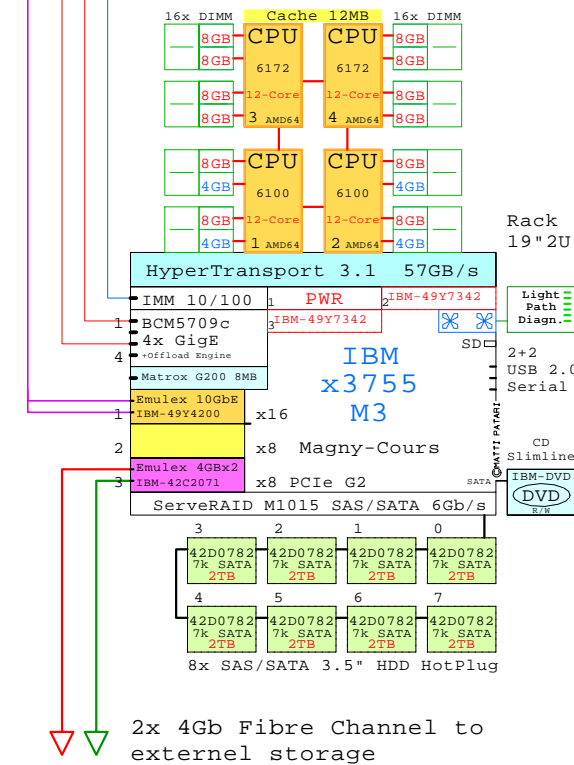

Tip for detail printing:
- Zoom in area of interest
- Print, Print Current View

Example Configuration
x86-64

AMD Opteron 6172 x86-64
2100MHz 4P 12-Cor **IBM-7164-62U**

2x 4Gb Fibre Channel to external storage