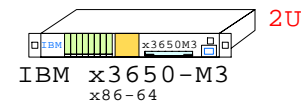

Westmere EP
2930MHz Six-Core

Intel Xeon X5670 x86-64
2930MHz 2P-Six-C IBM-7945-M2x

MS Windows Server 2003 and 2008
LINUX: Red Hat, SuSE
VMware Virtualization Software

Golden Eggs Home:
<http://www.goldeneggs.fi>

© 2010 Matti Patari, All rights reserved.

GOLDEN EGGS Visuals™ Helsinki	23-Mar-2010	GE-IBM-X3650M3-A Matti.Patari@Goldeneggs.Fi

IBM System x3650M3 X5670 2930MHz
GOLDEN EGGS Visuals, Helsinki

IBM x3650 M3 Intel 5600 2P/2U