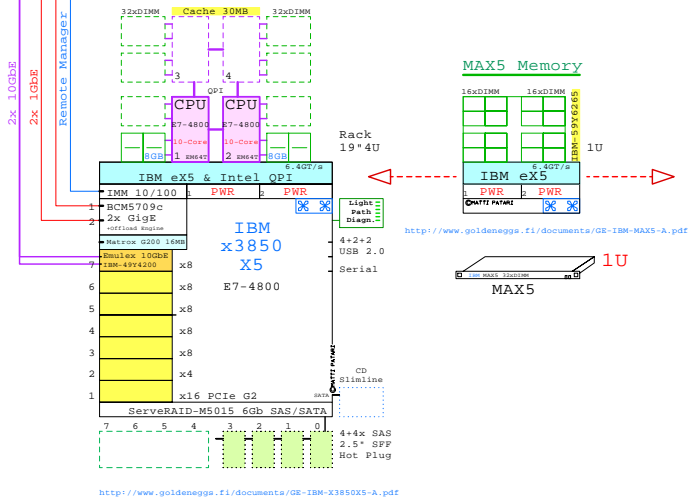

IBM xSERVER x86 Server Family

GE-link to this document: <http://www.goldeneggs.fi/documents/GE-IBM-FAMILY-A.pdf>

IBM Rack Servers

Xeon 4P-4U

Intel Xeon E7-4870 x86-64
2400MHz 4P-10Core IBM-7143-B7U