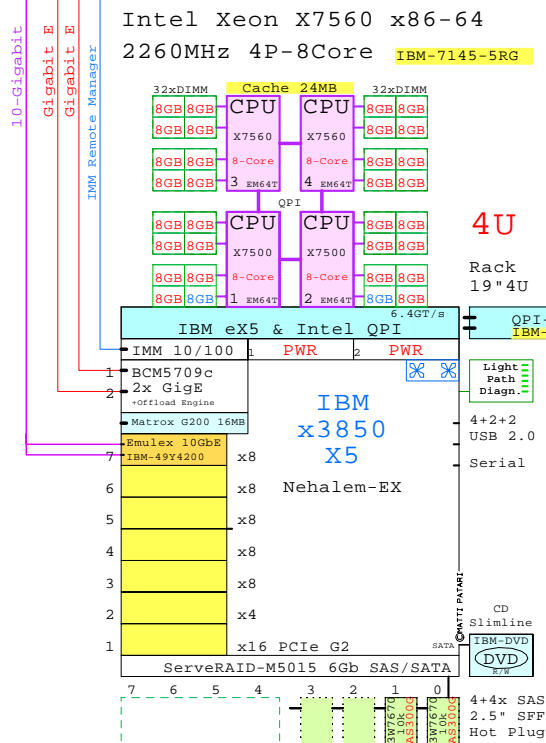

IBM System x3850-X5 E7-4870 2400M
GOLDEN EGGS Visuals, Helsinki

IBM x3850-X5 Intel E7-4800 4P/4U

Max Memory:
64x16GB + 32x16GB
= 1TB + 0.5TB = 1.5TB

Direct GE-link:
<http://www.goldeneggs.fi/documents/GE-IBM-X3850X5-A.pdf>