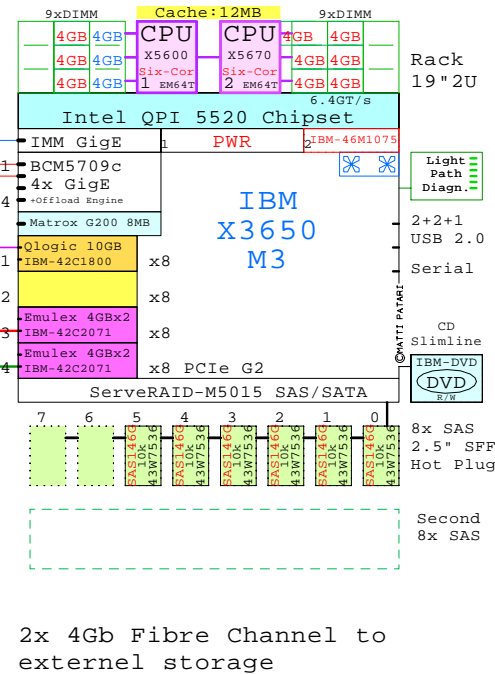

IBM System x3550M3 X5670 2930MHz
GOLDEN EGGS Visuals, Helsinki

Parts list for the 2P Six-Core IBM x3550 M3 system above

Part Number	Qty	Description
1	1	IB-7944-M2x 1 IBM x3550-M3 2P SixC X5670-12MB 12GB 1U
1.1	1	IBM-42C1800 1 IBM Qlogic 10Gb CNA server adapter
1.2	1	IBM-42C2071 1 IBM Emulex FC 4Gb 2-ch PCIe HBA
1.3	4	IBM-43W7536 4 IBM 146GB SAS 10000r hot-plug disk 2.5"
1.4	1	IBM-46M0901 1 IBM CD-RW/DVD-ROM Option kit, slimline
1.5	1	IBM-46M1075 1 IBM x3650-M2 M3 second power supply
1.6	9	IBM-49Y1435 9 IBM 4GB PC3-10600 DDR3 1x4GB
1.7	1	IBM-59Y4011 1 Xeon 6C X5670-12MB 2.93GHz for x3550M3

Example Configuration
x86-64

Intel Xeon X5670 x86-64
2930MHz 2P-Six-C IBM-7945-M2x

Tip for detail printing:
- Zoom in area of interest
- Print, Print Current View

Parts list for the 2P Six-Core IBM x3650 M3 system above