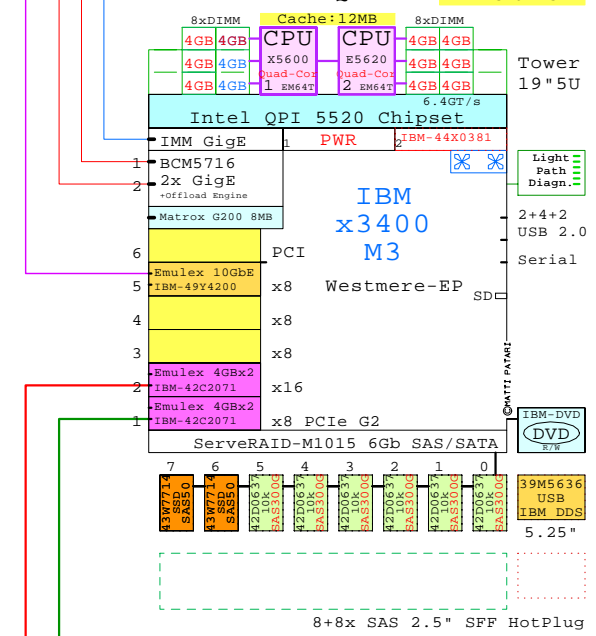

Example Configuration
x86-64

Intel Xeon E5620 x86-64
2400MHz 2P-Quad-C **IBM-7379-E3x**

2x 4Gb Fibre Channel to external storage

Parts list for this 2P Quad-Core IBM x3400-M3 Tower System

Part Number	Qty	Description
1	1	IBM-7379-E3x IBM x3400-M3 2P 4C E5620-12MB 12GB Tower
1.1	1	IBM-39M5636 IBM DDS Gen 6 USB Tape Drive
1.2	2	IBM-42C2071 IBM Emulex FC 4Gb 2-ch PCIe HBA
1.3	6	IBM-42D0637 IBM 300GB SAS 10k 6Gbps hotP 2.5" disk
1.4	2	IBM-43W7714 IBM 50GB SAS SSD hot-plug disk 2.5"
1.5	1	IBM-44X0381 IBM x3500-M3 2nd power supply,one
1.6	10	IBM-49Y1435 IBM 4GB PC3-10600 DDR3 1x4GB
1.7	1	IBM-49Y4200 IBM Emulex 10GbE Dual-Port adapter
1.8	1	IBM-69Y0851 Xeon QC E5620-12MB 2.40GHz for x3400M3