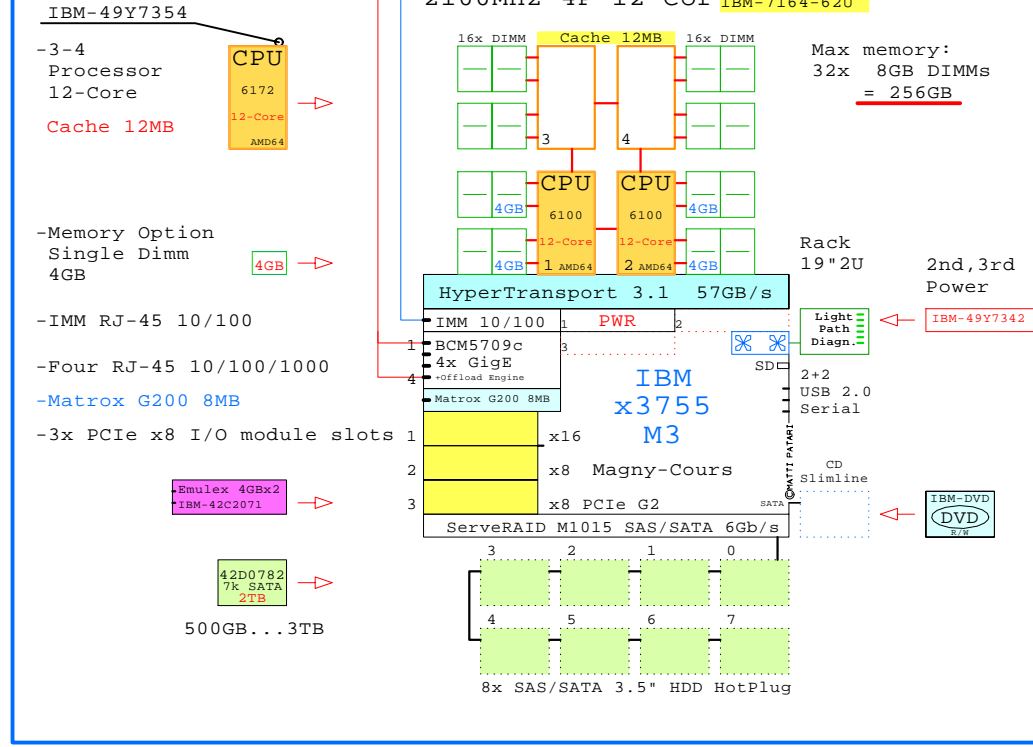

Magny-Cours
2100MHz Twelve-Core

AMD Opteron 6172 x86-64
2100MHz 4P 12-Cor **IBM-7164-62U** System #

Max memory:
32x 8GB DIMMs
= 256GB

GE-link to this document: <http://www.goldeneggs.fi/documents/GE-IBM-X3755M3-A.pdf>

MS Windows Server 2003 and 2008
LINUX: Red Hat, SuSE
VMware Virtualization Software

Golden Eggs Home:
<http://www.goldeneggs.fi>

© 2011 Matti Patari, All rights reserved.

GOLDEN EGGS Visuals™ Helsinki	19-Jun-2011	GE-IBM-X3755M3-A Matti.Patari@Kolumbus.Fi

IBM System x3755-M3 AMD 6172 2.1G
GOLDEN EGGS Visuals, Helsinki

IBM x3755-M3 AMD Twelve-Core 6172 4P/2U