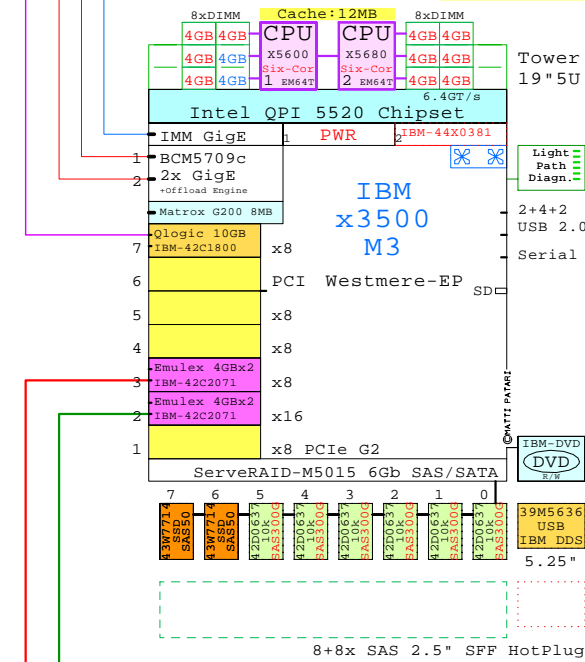

IBM System x3400-M3 E5620 2400MHz
GOLDEN EGGS Visuals, Helsinki

IBM x3400-M3 Intel 5600 2P/5U

IBM x3500-M3
Xeon 5600

Internal Options:

- CPU** IBM-69Y0846
X5680
Six-Cor
EM64T
2nd 6-Core X5680
3330MHz 12MB
- 2GB** IBM-49Y1434
DDR3-SDRAM
1xRDIMMs each
- 4GB** IBM-49Y1435
1x4GB
- 8GB** IBM-49Y1436
1x8GB
- IBM-44X0381**
2nd Power Supply
- 42D0677**
15k
SAS1466
146GB 15k SAS 2.5"
- 42D0637**
10k
SAS3000
300GB 10k SAS 2.5"
- 42D0707**
7.2k
SAS5000
500GB 7.2k SAS 2.5"
- 43W7714**
SSD
SAS50
50GB SSD SAS 2.5"
- 39M5636**
USB
IBM DDS
DDS Gen 6 USB Tape
- I-GigE 340-T2**
IBM-49Y4230
Intel 340-T2 GigE
- Emulex 10GbE**
IBM-49Y4200
Emulex 10GbE 2-ch
- Qlogic 10GB**
IBM-42C1800
Qlogic 10Gb CNA HBA
- Emulex 4GBx2**
IBM-42C2071
Emulex FC 4Gb 2-ch
- Qlogic 8GbX2**
IBM-42D0510
Qlogic FC 8Gb 2-ch

Example Configuration
x86-64

Intel Xeon X5680 x86-64
3330MHz 2P-Six-C **IBM-7380-92x**

2x 4Gb Fibre Channel to external storage

Parts list for this 2P Six-Core IBM x3500-M3 Tower System

Part Number	Qty	Description
1	1	IBM x3500-M3 2P 6C X5680-12MB 8GB Tower
1.1	1	IBM DDS Gen 6 USB Tape Drive
1.2	1	IBM Qlogic 10Gb CNA server adapter
1.3	2	IBM Emulex FC 4Gb 2-ch HBA
1.4	6	IBM 300GB SAS 10k 6Gbps hotP 2.5" disk
1.5	2	IBM 50GB SAS SSD hot-plug disk 2.5"
1.6	1	IBM x3500-M3 2nd power supply, one
1.7	10	IBM 4GB PC3-10600 DDR3 1x4GB
1.8	1	Xeon 6C X5680-12MB 3.33GHz for x3500M3