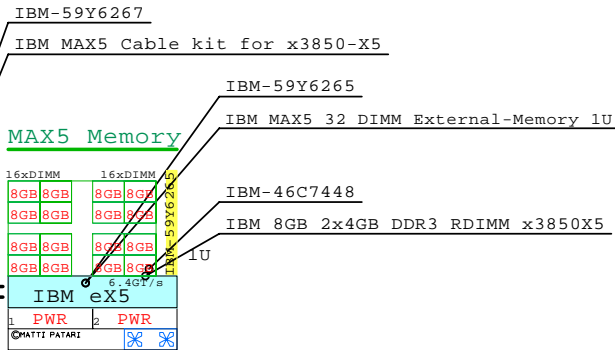

IBM System x3850-X5 E7-4870 2400M
GOLDEN EGGS Visuals, Helsinki

IBM x3850-X5 Intel E7-4800 4P/4U

Max Memory:
64x16GB + 32x16GB
= 1TB + 0.5TB = 1.5TB

Direct GE-link:
<http://www.goldeneggs.fi/documents/GE-IBM-X3850X5-A.pdf>