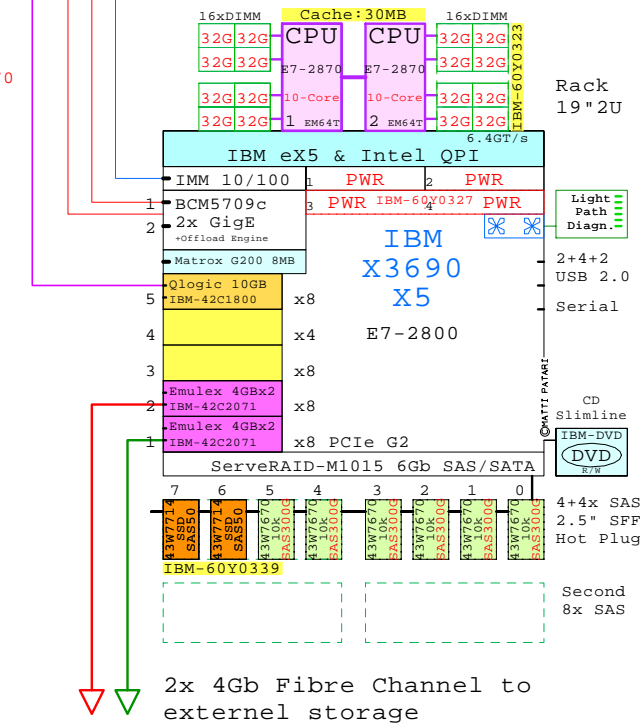

IBM x3650 M3 Intel 5600 2P/2U

IBM x3690-X5
Xeon E7-2800

Internal Options:

-  CPU IBM-88Y5663
E7-2870
10-Core
EM64T
2nd 10-Core E7-2870
2400MHz 30MB
-  MemoryCard for 16xDIMM IBM-60Y0323
-  2x IBM-46C7448
Pair of DDR3-SDRAM
2x 4GB
-  2x IBM-46C7482
2x 8GB
-  2x IBM-46C7483
2x 16GB
-  IBM-60Y0327
One kit, 3rd and 4th PowerSupplies
-  IBM-43W7536
146GB 10k SAS 2.5"
-  IBM-43W7670
300GB 10k SAS 2.5"
-  IBM-42D0707
500GB 7.2k SAS 2.5"
-  IBM-43W7714
50GB SSD SAS 2.5"
-  IBM-46M0902
SATA CD-RW/DVD
-  IBM-49Y4200
Emulex 10GbE 2-ch
-  IBM-42C1800
Qlogic 10Gb CNA HBA
-  IBM-42C2071
Emulex FC 4Gb 2-ch
- IBM-42D0510
Qlogic FC 8Gb 2-ch

Example Configuration
x86-64

Intel Xeon E7-2870 x86-64
2400MHz 2P-10Core IBM-7147-A7U

Parts list for the 2P Ten-Core IBM x3690-X5 system above

Part Number	Qty	Description
1	1	IB-7147-A7U 1 IBM x3690 X5 2P 10-C E7-2870 30MB 0GB 2U
1.1	1	IBM-42C1800 1 IBM Qlogic 10Gb CNA server adapter
1.2	2	IBM-42C2071 2 IBM Emulex FC 4Gb 2-ch PCIe HBA
1.3	4	IBM-43W7670 4 IBM 300GB SAS 10000r hot-plug disk 2.5"
1.4	8	IBM-46C7483 8 IBM 32GB 2x16GB DDR3 RDIMM x3850X5
1.5	1	IBM-46M0902 1 IBM CD-RW/DVD-ROM Option kit, slimline
1.6	1	IBM-60Y0323 1 IBM x3690-X5 Mem.Expander 16xDIMM
1.6.1	8	IBM-46C7483 8 IBM 32GB 2x16GB DDR3 RDIMM x3850X5
1.7	1	IBM-60Y0327 1 IBM x3690-X5 3+4 power supply, two
1.8	1	IBM-60Y0339 1 IBM x3690-X5 4x2.5" SAS HDD Enclosure
1.8.1	2	IBM-43W7670 2 IBM 300GB SAS 10000r hot-plug disk 2.5"
1.8.2	2	IBM-43W7714 2 IBM 50GB SAS SSD hot-plug disk 2.5"
1.9	1	IBM-88Y5663 1 IBM Xeon E7-2870 10-Core 2.4GHz 30MB Pro