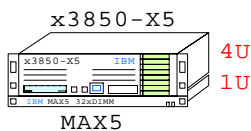

Direct GE-link:
<http://www.goldeneggs.fi/documents/GE-IBM-X3850X5-A.pdf>