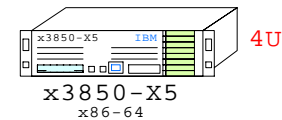

MS Windows Server 2003 and 2008
LINUX: Red Hat, SuSE
VMware Virtualization Software

Golden Eggs Home:
<http://www.goldeneggs.fi>

© 2010 Matti Patari, All rights reserved.

GOLDEN EGGS Visuals™ Helsinki	10-Jun-2011	GE-IBM-X3850X5-A 2	Matti.Patari@Kolumbus.Fi

IBM System x3850-X5 E7-4870 2400M
GOLDEN EGGS Visuals, Helsinki

IBM x3850-X5 Intel E7-4800 4P/4U