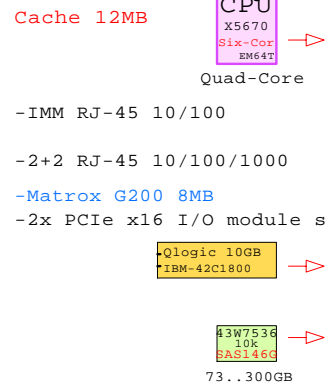

10-Gigabit
Gigabit E
Gigabit E
IBM Remote Manager

Example Configuration
x86-64

Intel Xeon X5670 x86-64
2930MHz 2P-Six-C IBM-7944-M2x

2x 4Gb Fibre Channel to external storage

IBM-59Y4011
2nd processor
Cache 12MB