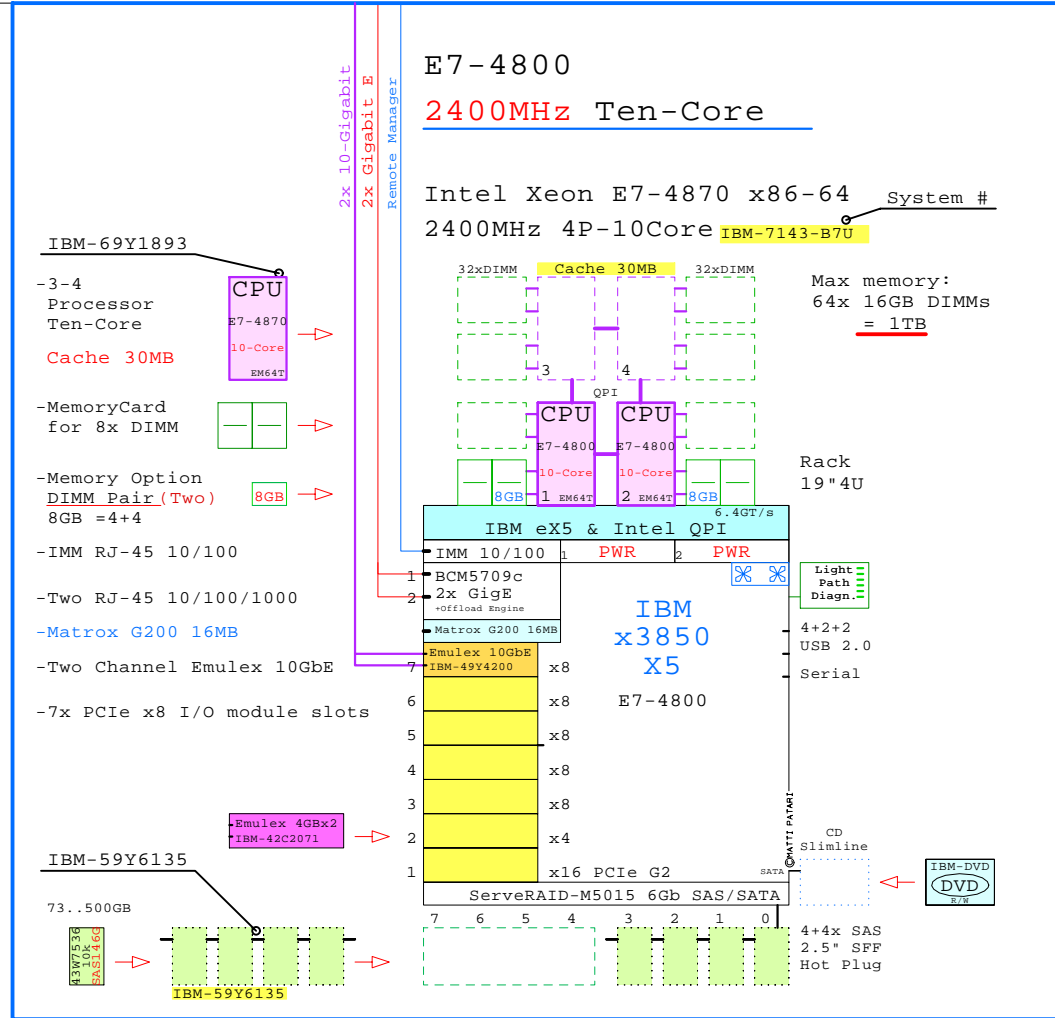

E7-4800
2400MHz Ten-Core

Intel Xeon E7-4870 x86-64 System #
2400MHz 4P-10Core IBM-7143-B7U

Max memory:
64x 16GB DIMMs
= 1TB

GE-link to this document: <http://www.goldeneggs.fi/documents/GE-IBM-X3850X5-A.pdf>

MS Windows Server 2003 and 2008
LINUX: Red Hat, SuSE
VMware Virtualization Software

Golden Eggs Home:
<http://www.goldeneggs.fi>

© 2010 Matti Patari, All rights reserved.

GOLDEN EGGS Visuals™ Helsinki	10-Jun-2011	GE-IBM-X3850X5-A 2	Matti.Patari@Kolumbus.Fi

IBM System x3850-X5 E7-4870 2400M
GOLDEN EGGS Visuals, Helsinki

IBM x3850-X5 Intel E7-4800 4P/4U