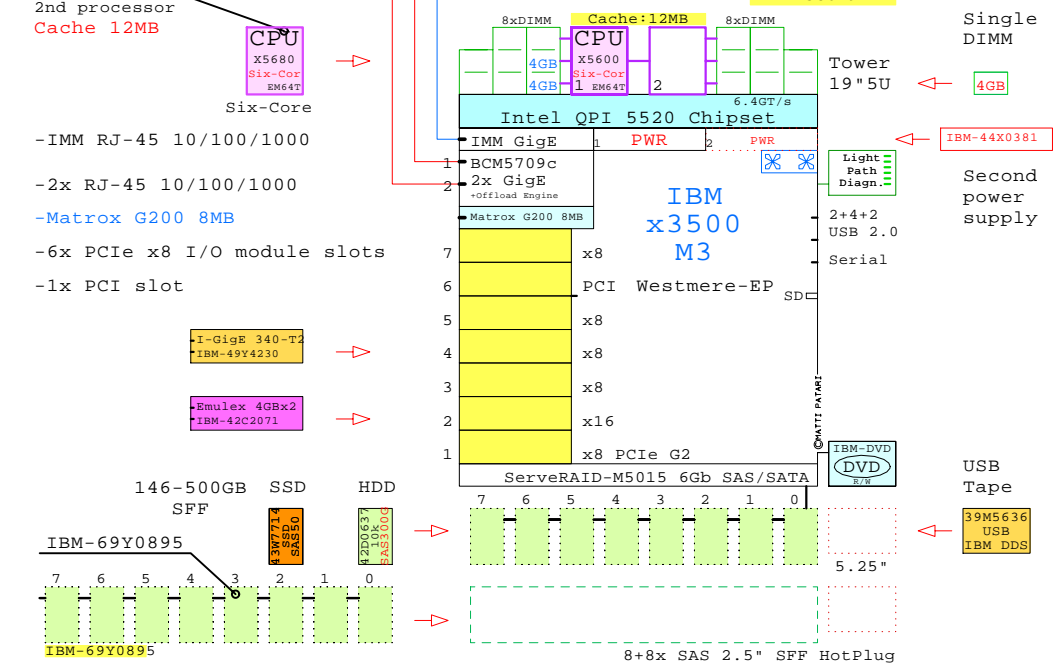

Westmere-EP
3330MHz Six-Core

Max Memory
16x 16GB=
256GB

Intel Xeon X5680 x86-64
3330MHz 2P-Six-C **IBM-7380-92x**

Link to this document: <http://www.goldeneggs.fi/documents/GE-IBM-X3500M3-A.pdf>

MS Windows Server 2003 and 2008
LINUX: Red Hat, SuSE
VMware Virtualization Software

Tip for detail printing:
- Zoom in area of interest
- Print, Print Current View

GoldenEggs Home:
<http://www.goldeneggs.fi>

© 2010 Matti Patari, All rights reserved.

GOLDEN EGGS Visuals™ Helsinki	18-Nov-2010	GE-IBM-X3500M3-A Matti.Patari@Kolumbus.Fi

IBM System x3500-M3 X5680 3330MHz
GOLDEN EGGS Visuals, Helsinki

IBM x3500-M3 Intel 5600 2P/5U