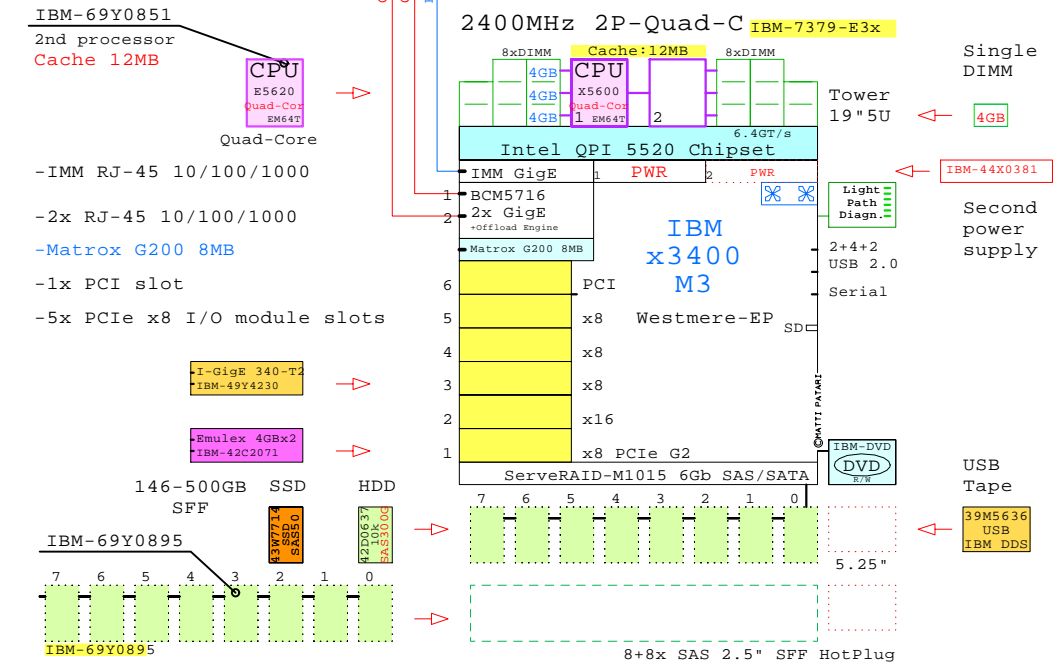

Westmere-EP
2400MHz Quad-Core

Max Memory
16x 16GB=
256GB

Intel Xeon E5620 x86-64
2400MHz 2P-Quad-C **IBM-7379-E3x**

Link to this document: <http://www.goldeneggs.fi/documents/GE-IBM-X3400M3-A.pdf>

MS Windows Server 2003 and 2008
LINUX: Red Hat, SuSE
VMware Virtualization Software

Tip for detail printing:
- Zoom in area of interest
- Print, Print Current View

GoldenEggs Home:
<http://www.goldeneggs.fi>

© 2010 Matti Patari, All rights reserved.

GOLDEN EGGS Visuals™ Helsinki	18-Nov-2010	GE-IBM-X3400M3-A Matti.Patari@Kolumbus.Fi

IBM System x3400-M3 E5620 2400MHz
GOLDEN EGGS Visuals, Helsinki

IBM x3400-M3 Intel 5600 2P/5U