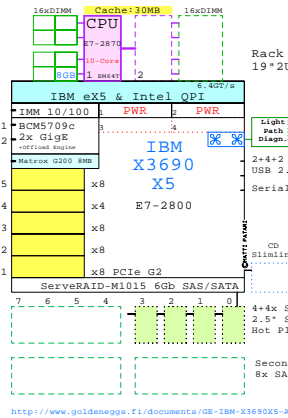

Xeon 2P-2U

Intel Xeon E7-2870 x86-64
2400MHz 2P-10Core IBM-7147-A7U