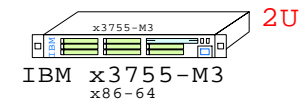

MS Windows Server 2003 and 2008
LINUX: Red Hat, SuSE
VMware Virtualization Software

Golden Eggs Home:
<http://www.goldeneggs.fi>

© 2011 Matti Patari, All rights reserved.

GOLDEN EGGS Visuals™ Helsinki	19-Jun-2011	GE-IBM-X3755M3-A Matti.Patari@Kolumbus.Fi

IBM System x3755-M3 AMD 6172 2.1G
GOLDEN EGGS Visuals, Helsinki

IBM x3755-M3 AMD Twelve-Core 6172 4P/2U