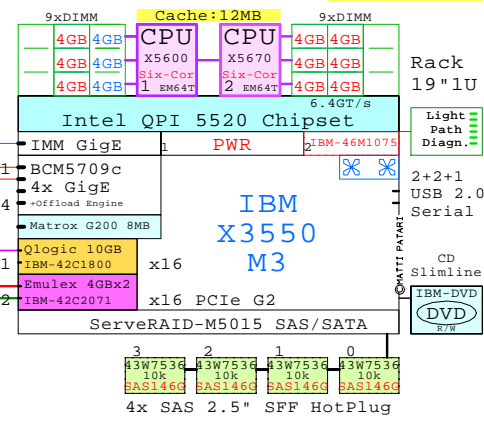

GOLDEN EGGS Visuals™ Helsinki	19-Jun-2011	GE-IBM-FAMILY-A
		Matti.Patari@Kolumbus.fi

IBM x86 Servers 4P,2P,1P Intel
GOLDEN EGGS Visuals, Helsinki

IBM x3550 M3
Xeon 5600

Internal Options:

- IBM-59Y4011
CPU X5670 Six-Cor EM64T
2nd Six-Core X5670
2930MHz 12MB
- IBM-49Y1435
4GB DDR3-SDRAM
1x DIMMs each
- IBM-49Y1436
8GB
- IBM-46M1075
2nd Power
IBM-46M1075
- IBM-43W7536
146GB 10k SAS 2.5"
43W7536 10k SAS146G
- IBM-43W7670
300GB 10k SAS 2.5"
43W7670 10k SAS300G
- IBM-42D0707
500GB 7.2k SAS 2.5"
42D0707 7.2k SAS500G
- IBM-46M0901
SATA CD-RW/DVD
IBM-DVD R/W

10-Gigabit
Gigabit E
Gigabit E
IBM Remote Manager

Example Configuration
x86-64

Intel Xeon X5670 x86-64
2930MHz 2P-Six-C IBM-7944-M2x

2x 4Gb Fibre Channel to external storage

IBM-59Y4011
2nd processor
Cache 12MB