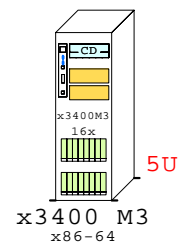

MS Windows Server 2003 and 2008
LINUX: Red Hat, SuSE
VMware Virtualization Software

Tip for detail printing:
- Zoom in area of interest
- Print, Print Current View

GoldenEggs Home:
<http://www.goldeneggs.fi>

© 2010 Matti Patari, All rights reserved.

GOLDEN EGGS Visuals™ Helsinki	18-Nov-2010	GE-IBM-X3400M3-A Matti.Patari@Kolumbus.Fi

IBM System x3400-M3 E5620 2400MHz
GOLDEN EGGS Visuals, Helsinki

IBM x3400-M3 Intel 5600 2P/5U