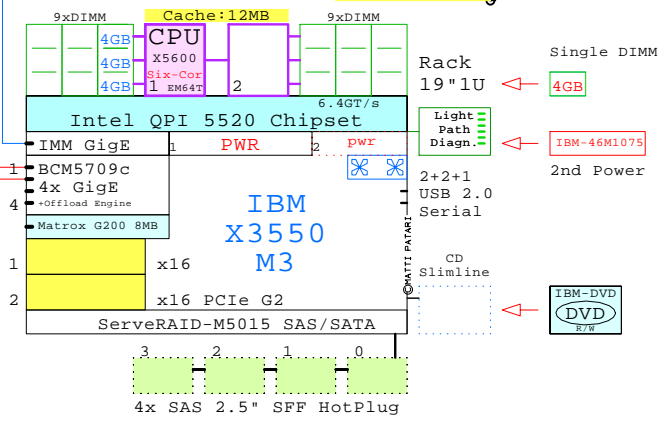

Westmere EP
2930MHz Six-Core

Intel Xeon X5670 x86-64
2930MHz 2P-Six-C IBM-7944-M2x System #