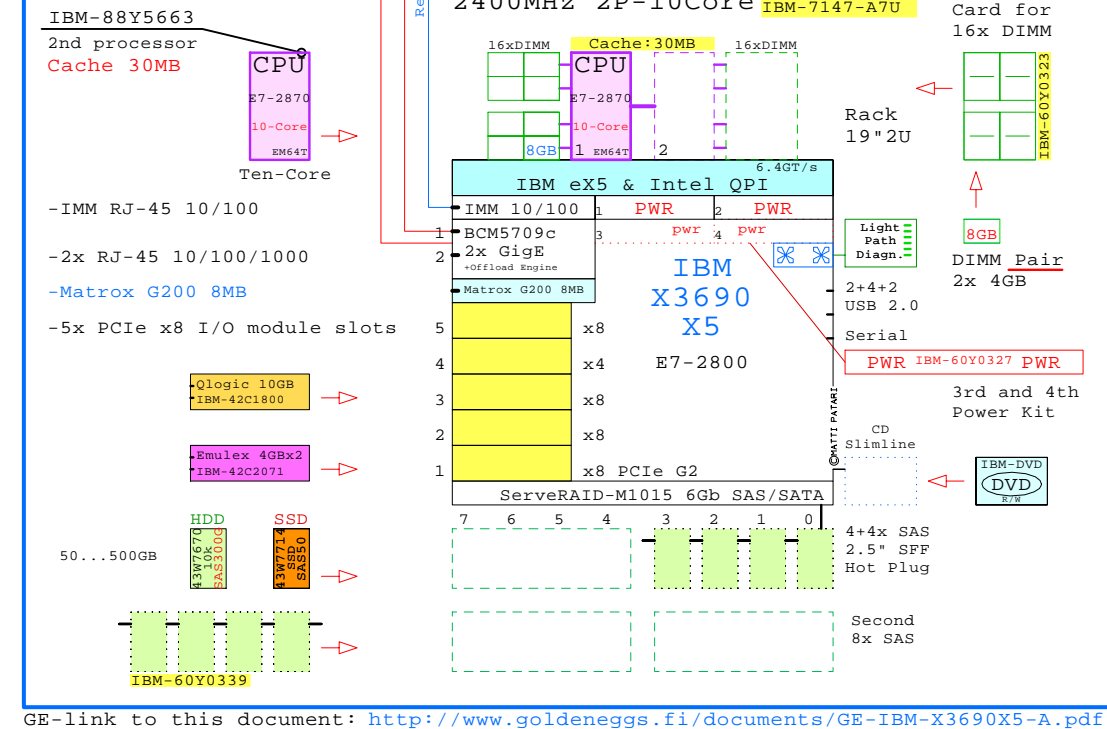

IBM x3690-X5 Intel E7-2800 2P/2U

E7-2800

2400MHz Ten-Core

Intel Xeon E7-2870 x86-64
2400MHz 2P-10Core IBM-7147-A7U