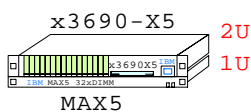

Direct GE-link:
<http://www.goldeneggs.fi/documents/GE-IBM-X3690X5-A.pdf>

MAX5, IBM System x External Memory 1U