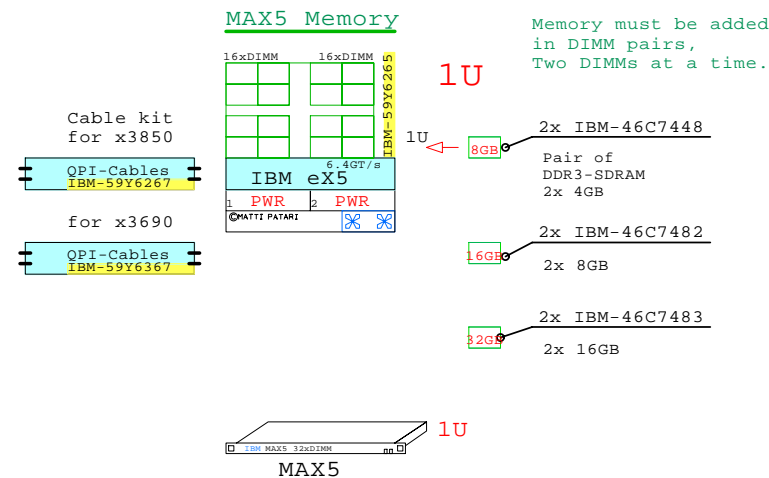

32x DIMM Memory Extension

Memory must be added in DIMM pairs, Two DIMMs at a time.

Cable kit for x3850

for x3690

2x IBM-46C7448
Pair of DDR3-SDRAM
2x 4GB

2x IBM-46C7482
2x 8GB

2x IBM-46C7483
2x 16GB

MAX5 parts list

	Part Number	Qty	Description
1	IBM-59Y6265	1	IBM MAX5 32 DIMM External-Memory 1U
2	IBM-59Y6267	1	IBM MAX5 Cable kit for x3850-X5
3	IBM-59Y6367	1	IBM MAX5 Cable kit for x3690-X5
4	IBM-46C7482	1	IBM 16GB 2x8GB DDR3 RDIMM x3850X5
5	IBM-46C7483	1	IBM 32GB 2x16GB DDR3 RDIMM x3850X5
6	IBM-46C7448	1	IBM 8GB 2x4GB DDR3 RDIMM x3850X5

Tip for detail printing:
- Zoom in area of interest
- Print, Print Current View

Golden Eggs Home:
<http://www.goldeneggs.fi>

GE-link to this document:
<http://www.goldeneggs.fi/documents/GE-IBM-MAX5-A.pdf>

© 2010 Matti Patari, All rights reserved.

GOLDEN EGGS Visuals™ Helsinki	23-Aug-2010	GE-IBM-MAX5-A
	Matti.Patari@Goldeneggs.Fi	
IBM System-x MAX5 External Memory		
GOLDEN EGGS Visuals, Helsinki