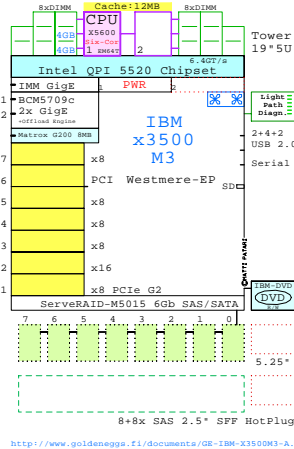

Xeon 2P-5U

Intel Xeon X5680 x86-64
3330MHz 2P-Six-C IBM-7380-92x

x3500-M3
x86-64 5U