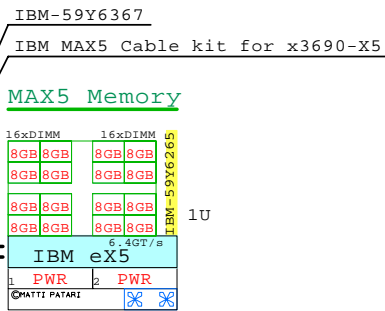

Max Memory:
32x16GB + 32x16GB
= 0.5TB + 0.5TB = 1.0TB

Direct GE-link:
<http://www.goldeneggs.fi/documents/GE-IBM-X3690X5-A.pdf>

MAX5, IBM System x External Memory 1U