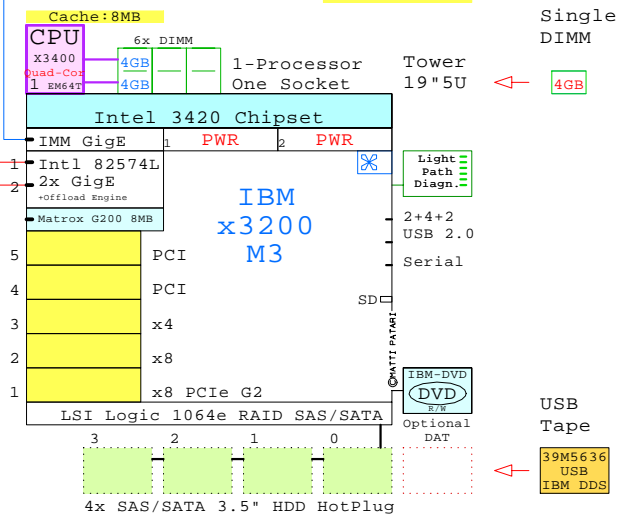

Lynnfield
2670MHz Quad-Core

Intel Xeon X3450 x86-64
2670MHz 1P-Quad-C **IBM-7328-E4x**

- -One Processor Quad-Core
- -IMM RJ-45 10/100/1000
- -2x RJ-45 10/100/1000
- -Matrox G200 8MB
- -2x PCI slot
- -3x PCIe x8 I/O slots

I-GigE 340-T2
IBM-49Y4230

39M4530
7k SATA
500GB

250-2000GB

Link to this document: <http://www.goldeneggs.fi/documents/GE-IBM-X3200M3-A.pdf>

5U

MS Windows Server 2003 and 2008
LINUX: Red Hat, SuSE
VMware Virtualization Software

Tip for detail printing:
- Zoom in area of interest
- Print, Print Current View

GoldenEggs Home:
<http://www.goldeneggs.fi>

© 2010 Matti Patari, All rights reserved.

GOLDEN EGGS Visuals™ Helsinki	18-Nov-2010	GE-IBM-X3200M3-A Matti.Patari@Kolumbus.Fi

IBM System x3200-M3 X3450 2670MHz
GOLDEN EGGS Visuals, Helsinki