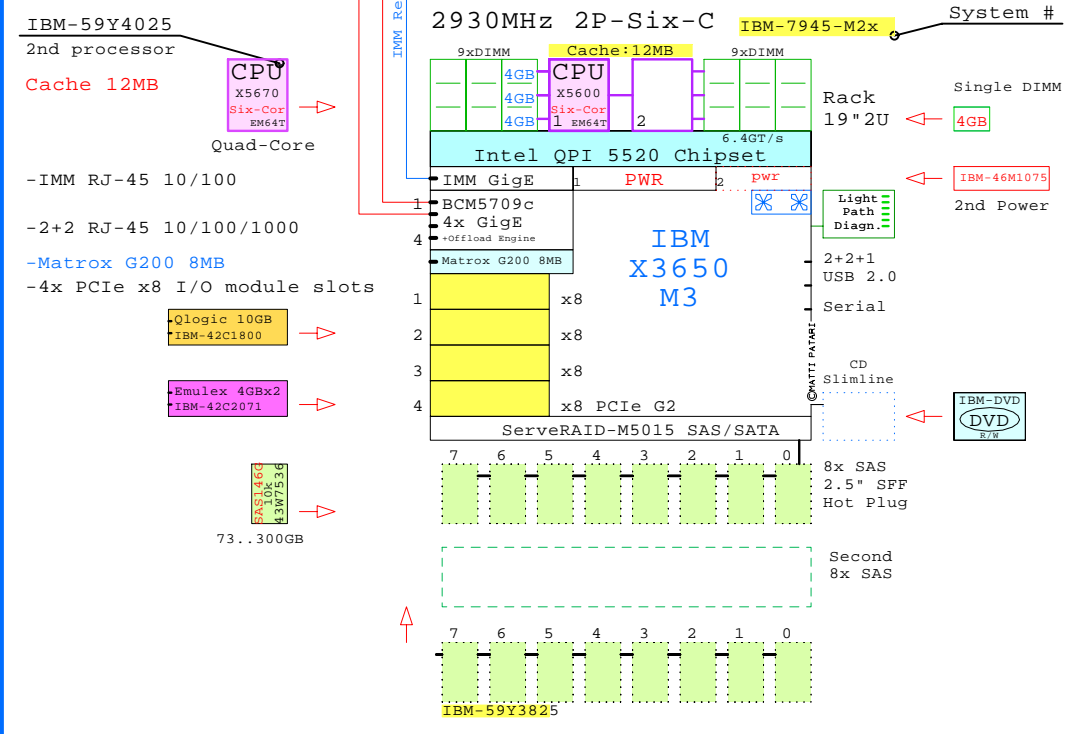

Westmere EP
2930MHz Six-Core

Intel Xeon X5670 x86-64
2930MHz 2P-Six-C IBM-7945-M2x

MS Windows Server 2003 and 2008
LINUX: Red Hat, SuSE
VMware Virtualization Software

Golden Eggs Home:
<http://www.goldeneggs.fi>

© 2010 Matti Patari, All rights reserved.

GOLDEN EGGS Visuals™ Helsinki	23-Mar-2010	GE-IBM-X3650M3-A Matti.Patari@Goldeneggs.Fi

IBM System x3650M3 X5670 2930MHz
GOLDEN EGGS Visuals, Helsinki

IBM x3650 M3 Intel 5600 2P/2U