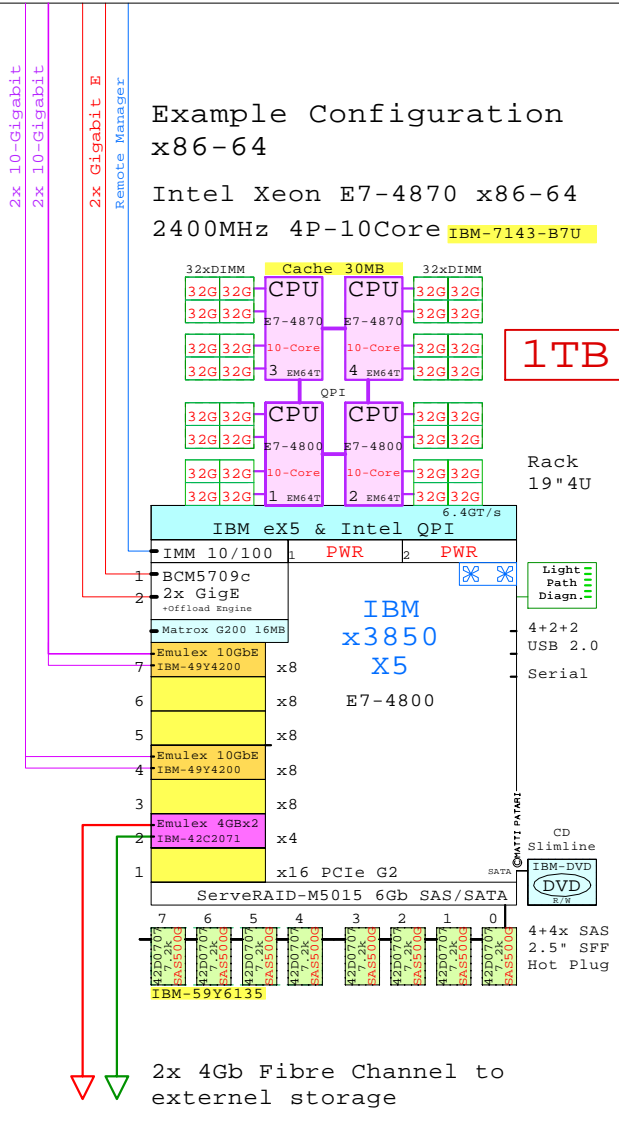

IBM System x3755-M3 AMD 6172 2.1G
GOLDEN EGGS Visuals, Helsinki

IBM x3755-M3 AMD Twelve-Core 6172 4P/2U

IBM x3850-X5
Xeon E7-4800

Internal Options:

Memory must be added in DIMM pairs, Two DIMMs at a time.

Tip for detail printing:
- Zoom in area of interest
- Print, Print Current View

Example Configuration
x86-64

Intel Xeon E7-4870 x86-64
2400MHz 4P-10Core IBM-7143-B7U

2x 4Gb Fibre Channel to external storage