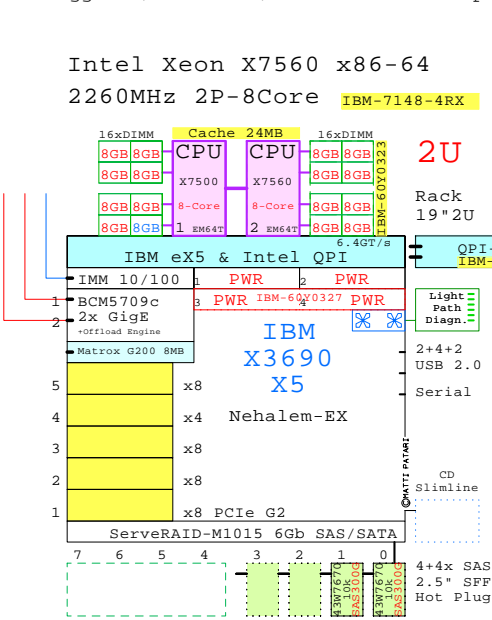

Max Memory:
32x16GB + 32x16GB
= 0.5TB + 0.5TB = 1.0TB

Direct GE-link:
<http://www.goldeneggs.fi/documents/GE-IBM-X3690X5-A.pdf>

MAX5, IBM System x External Memory 1U