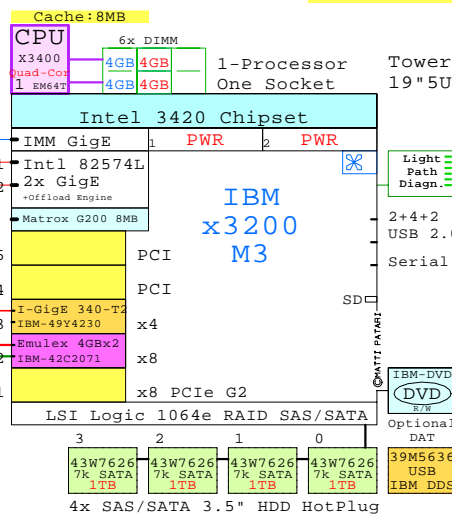

IBM x3200-M3
Xeon 3400

Internal Options:

- IBM-44T1569
  2GB DDR3-SDRAM 1xRDIMMs each
- IBM-44T1599
  4GB 1x4GB
- IBM-39M4530
  39M4530 7k SATA 500GB
- IBM-43W7576
  43W7576 7k SATA 750GB
- IBM-43W7626
  43W7626 7k SATA 1TB
- IBM-42D0782
  42D0782 7k SATA 2TB
- IBM-39M5636
  39M5636 USB IBM DDS

- IBM-49Y4230
  I-GigE 340-T2 IBM-49Y4230 Intel 340-T2 GigE
- IBM-49Y4200
  Emulex 10GbE IBM-49Y4200 Emulex 10GbE 2-ch
- IBM-42C1800
  Qlogic 10Gb IBM-42C1800 Qlogic 10Gb CNA HBA
- IBM-42C2071
  Emulex 4GBx2 IBM-42C2071 Emulex FC 4Gb 2-ch
- IBM-42D0510
  Qlogic 8GBx2 IBM-42D0510 Qlogic FC 8Gb 2-ch

IBM-42C8923 Rack kit

Example Configuration
x86-64

Intel Xeon X3450 x86-64
2670MHz 1P-Quad-C **IBM-7328-E4x**

2x 4Gb Fibre Channel to external storage

Parts list for this 1P Quad-Core IBM x3200-M3 Tower System

Part Number	Qty	Description
1	1	IBM x3200-M3 1P 4C X3450-8MB 8GB Tower 5
1.1	1	IBM DDS Gen 6 USB Tape Drive
1.2	1	IBM Emulex FC 4Gb 2-ch PCIe HBA
1.3	4	IBM 1TB 7.2k 3.5" SATA HotPlug HDD
1.4	2	IBM 4GB DDR3 RDIMM 1x4GB
1.5	1	IBM Ethernet I-340-T2 Dual-Port adapter