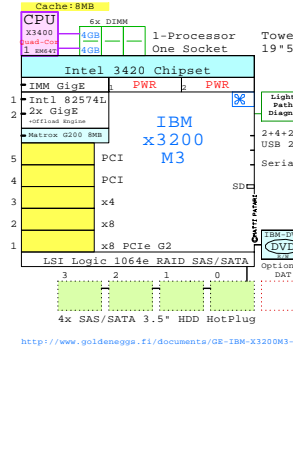

x3400-M3
x86-64 5U

Xeon 1P-5U

Intel Xeon X3450 x86-64
2670MHz 1P-Quad-C IBM-7328-E4x

x3200-M3
x86-64 5U

GE-links to other x86 families:

- <http://www.goldeneggs.fi/documents/GE-DELL-FAMILY-A.pdf>
- <http://www.goldeneggs.fi/documents/GE-FUJI-FAMILY-A.pdf>
- <http://www.goldeneggs.fi/documents/GE-HP-FAMILY-A.pdf>
- <http://www.goldeneggs.fi/documents/GE-SUN-FAMILY-A.pdf>
- <http://www.goldeneggs.fi/documents/GE-ACER-FAMILY-A.pdf>
- <http://www.goldeneggs.fi/documents/GE-LENOVO-FAMILY-A.pdf>
- <http://www.goldeneggs.fi/documents/GE-CISCO-FAMILY-A.pdf>

Created by:
Matti.Patari@Kolumbus.Fi
Helsinki

Tip for detail printing:
- Zoom in area of interest
- Print, Print Current View

GoldenEggs Home:
<http://www.goldeneggs.fi>

© 2011 Matti Patari, All rights reserved.

GOLDEN EGGS Visuals™ Helsinki	19-Jun-2011	GE-IBM-FAMILY-A
		Matti.Patari@Kolumbus.fi

IBM x86 Servers 4P,2P,1P Intel
GOLDEN EGGS Visuals, Helsinki