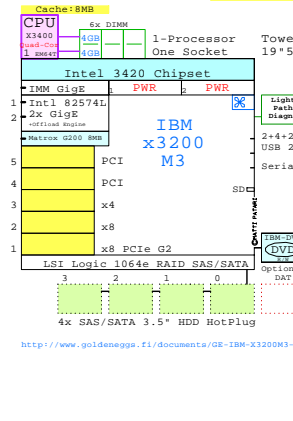

Xeon 1P-5U

Intel Xeon X3450 x86-64
2670MHz 1P-Quad-C IBM-7328-E4x

5U

GE-links to other x86 families:

- <http://www.goldeneggs.fi/documents/GE-DELL-FAMILY-A.pdf>
- <http://www.goldeneggs.fi/documents/GE-FUJI-FAMILY-A.pdf>
- <http://www.goldeneggs.fi/documents/GE-SUN-FAMILY-A.pdf>
- <http://www.goldeneggs.fi/documents/GE-ACER-FAMILY-A.pdf>
- <http://www.goldeneggs.fi/documents/GE-LENOVO-FAMILY-A.pdf>
- <http://www.goldeneggs.fi/documents/GE-CISCO-FAMILY-A.pdf>

Created by:
Matti.Patari@Kolumbus.Fi
Helsinki

Tip for detail printing:
- Zoom in area of interest
- Print, Print Current View

GoldenEggs Home:
<http://www.goldeneggs.fi>

© 2011 Matti Patari, All rights reserved.

GOLDEN EGGS Visuals™ Helsinki	19-Jun-2011	GE-IBM-FAMILY-A
		Matti.Patari@Kolumbus.fi

IBM x86 Servers 4P,2P,1P Intel
GOLDEN EGGS Visuals, Helsinki