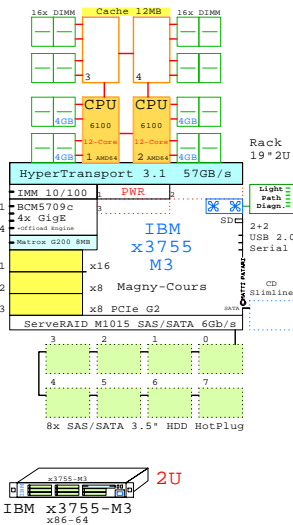

IBM Rack Servers

IBM Tower Servers

Opteron 4P-2U

AMD Opteron 6172 x86-64
2100MHz 4P 12-Cor IBM-7164-62U

2U