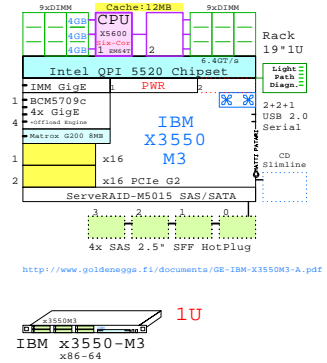

Xeon 2P-1U

Intel Xeon X5670 x86-64
2930MHz 2P-Six-C IBM-7944-M2x

1U

Note:
Link to X3650-M3
GoldenEggs
document