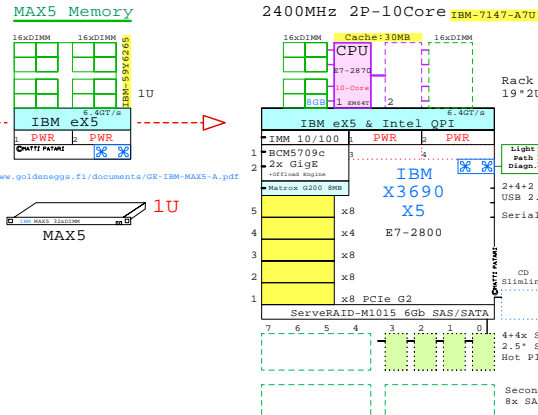

Xeon 2P-2U

Intel Xeon E7-2870 x86-64
2400MHz 2P-10Core IBM-7147-A7U

2U