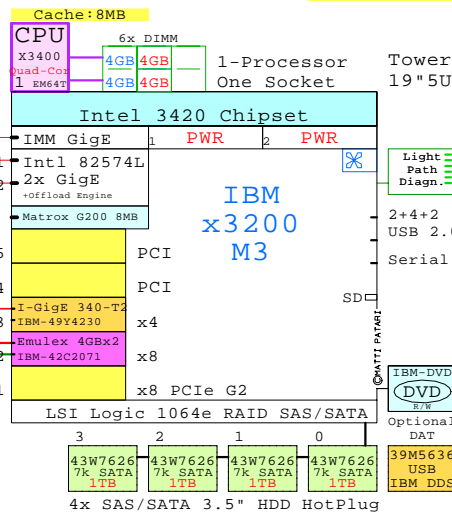

IBM x3200-M3
Xeon 3400

Internal Options:

- IBM-44T1569
2GB DDR3-SDRAM
1xRDIMMs each
- IBM-44T1599
4GB 1x4GB
- IBM-39M4530
39M4530 7k SATA
500GB
- IBM-43W7576
43W7576 7k SATA
750GB
- IBM-43W7626
43W7626 7k SATA
1TB
- IBM-42D0782
42D0782 7k SATA
2TB
- IBM-39M5636
39M5636 USB
IBM DDS

- IBM-49Y4230
I-GigE 340-T2
IBM-49Y4230 Intel 340-T2 GigE
- IBM-49Y4200
Emulex 10GbE
IBM-49Y4200 Emulex 10GbE 2-ch
- IBM-42C1800
Qlogic 10Gb
IBM-42C1800 Qlogic 10Gb CNA HBA
- IBM-42C2071
Emulex 4GBx2
IBM-42C2071 Emulex FC 4Gb 2-ch
- IBM-42D0510
Qlogic 8GBx2
IBM-42D0510 Qlogic FC 8Gb 2-ch

IBM-42C8923 Rack kit

Example Configuration
x86-64

Intel Xeon X3450 x86-64
2670MHz 1P-Quad-C **IBM-7328-E4x**

2x 4Gb Fibre Channel to external storage

Parts list for this 1P Quad-Core IBM x3200-M3 Tower System

| Part Number | Qty | Description |
|-------------|-----|--|
| 1 | 1 | IBM x3200-M3 1P 4C X3450-8MB 8GB Tower 5 |
| 1.1 | 1 | IBM DDS Gen 6 USB Tape Drive |
| 1.2 | 1 | IBM Emulex FC 4Gb 2-ch PCIe HBA |
| 1.3 | 4 | IBM 1TB 7.2k 3.5" SATA HotPlug HDD |
| 1.4 | 2 | IBM 4GB DDR3 RDIMM 1x4GB |
| 1.5 | 1 | IBM Ethernet I-340-T2 Dual-Port adapter |