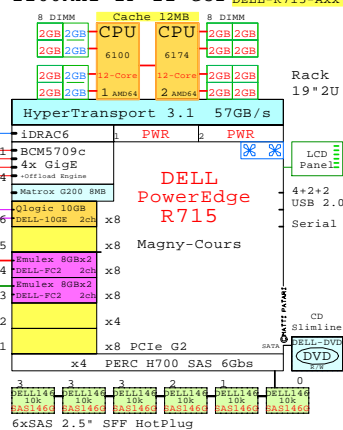

Welcome to Golden Eggs Visual Configurations

<http://www.goldeneggs.fi>

This picture is a comparison chart for: DELL, IBM, HP, FUJITSU and SUN 2-socket x86-64 servers.
A picture is worth of one thousand words. It talks all Global languages.

AMD Optreron 6174 x86-64

2200MHz 2P 12-Cor DELL-R715-Axx

2x 8Gb Fibre Channel to external storage