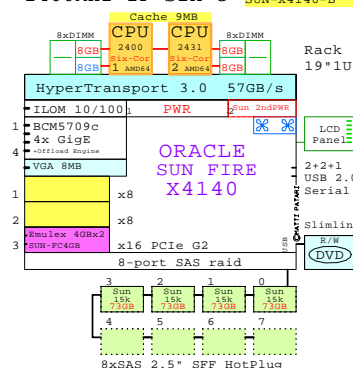

AMD Optreron 2431 x86-64

2400MHz 2P Six-C SUN-X4140-B

Golden Eggs history:

It all started late 80's when I was a local Sales technical support at Digital Equipment Corporation Helsinki office. I did have numerous configuration diagrams in my personal paper notebook. This booklet was my daily hand tool to quickly sort out complicated HW configuration. This booklet was photo copied numerous times for our Sales personal, Partners and End-Customers. Then came splendid VAXstations and AutoCAD software available. I pushed the picture arsenal through the screen and the material was distributed in PostScript files in DECnet. The work was available in printable files in all DEC locations. When Internet was invented, Golden Eggs found its delivery to all Customers who needed simple, technical guide books.

Old Golden Eggs outlets are still available at:

- <http://h18000.www1.hp.com/info/GECPQA/> DEC/Compaq: VAX, Alpha, Storage and ProLiant servers
- <http://www.openvms.org/pages.php?page=GoldenEggs> OpenVMS.org: Alpha, Storage, ProLiant and Integrity servers
- This is the present x86 server Golden Eggs Hatchery.
- <http://www.goldeneggs.fi>

Why ?? Golden Eggs ??

I think that a good service must have a good name. These pictures are real Golden Pieces for system builders.

I wish you nice reading and good x86 system planning sessions.

Matti.Patari@Kolumbus.Fi Helsinki, Finland

Your comments, improvements, etc are always welcome.

© 2010 Matti Patari, All rights reserved.

GOLDEN EGGS Visuals™ Helsinki	03-Jul-2010	GE-Welcomel Matti.Patari@Kolumbus.Fi

Welcome to Visual Configurations
GOLDEN EGGS Visuals, Helsinki