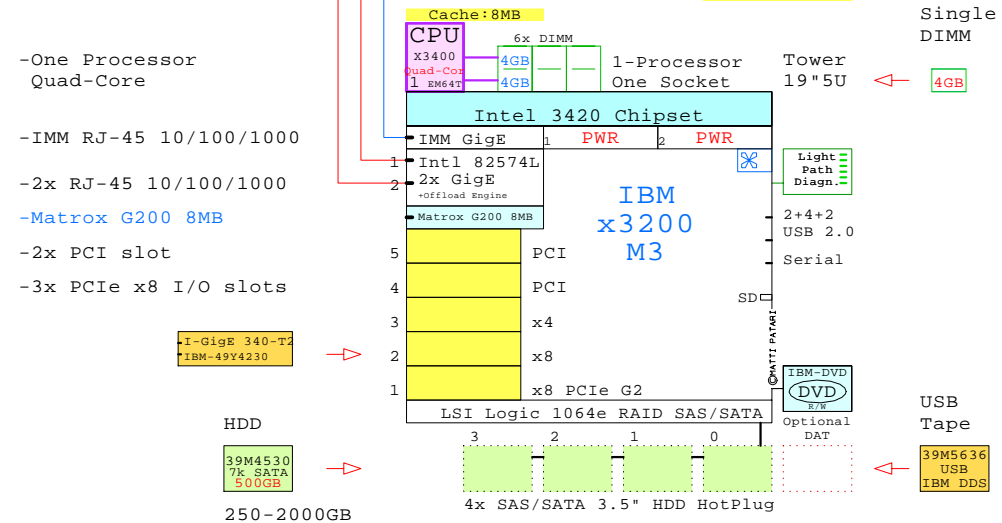

Lynnfield
2670MHz Quad-Core

Intel Xeon X3450 x86-64
2670MHz 1P-Quad-C **IBM-7328-E4x**

Link to this document: <http://www.goldeneggs.fi/documents/GE-IBM-X3200M3-A.pdf>

MS Windows Server 2003 and 2008
LINUX: Red Hat, SuSE
VMware Virtualization Software

Tip for detail printing:
- Zoom in area of interest
- Print, Print Current View

GoldenEggs Home:
<http://www.goldeneggs.fi>

© 2010 Matti Patari, All rights reserved.

GOLDEN EGGS Visuals™ Helsinki	18-Nov-2010	GE-IBM-X3200M3-A Matti.Patari@Kolumbus.Fi

IBM System x3200-M3 X3450 2670MHz
GOLDEN EGGS Visuals, Helsinki

IBM x3200-M3 Intel 3200 1P/5U