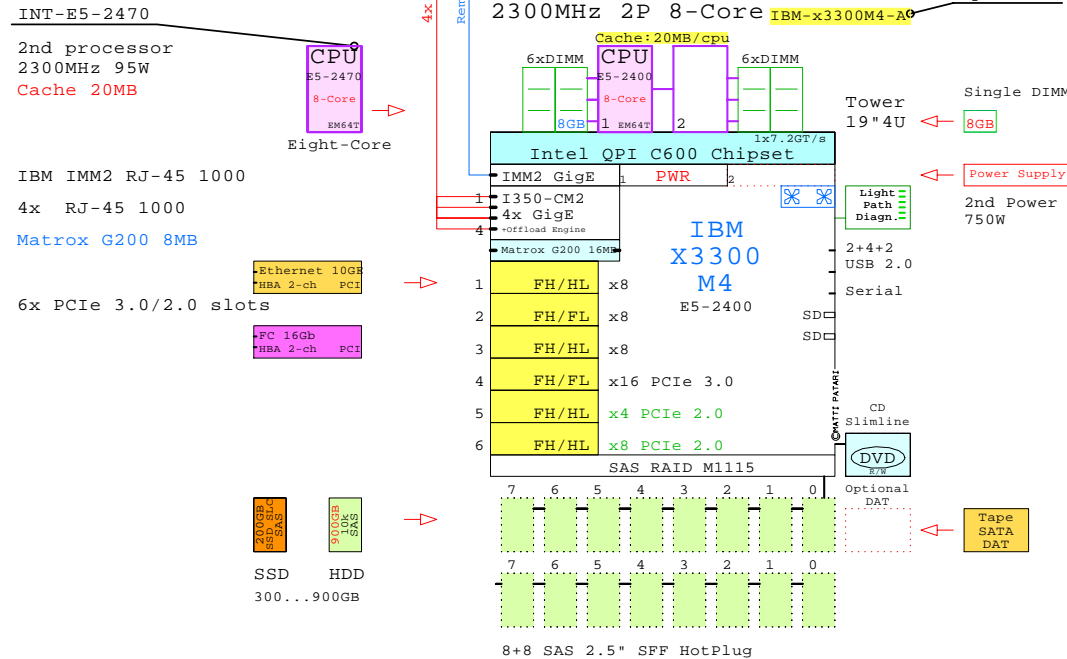

GE-link to this document: <http://www.goldeneggs.fi/documents/GE-IBM-X3300M4-A.pdf>

MS Windows Server 2008
LINUX: Red Hat, SuSE
VMware Virtualization Software

Golden Eggs Home:
<http://www.goldeneggs.fi>

© 2012 Matti Patari, All rights reserved.

GOLDEN EGGS Visuals™ Helsinki	29-Aug-2012	GE-IBM-X3300M4-A
Matti.Patari@Kolumbus.fi		

IBM System x3300M4 E5-2470 2300MH
GOLDEN EGGS Visuals, Helsinki

Tip for detail printing:
- Zoom in area of interest
- Print, Print Current View

IBM x3300 M4 Intel E5-2470 2P/4U