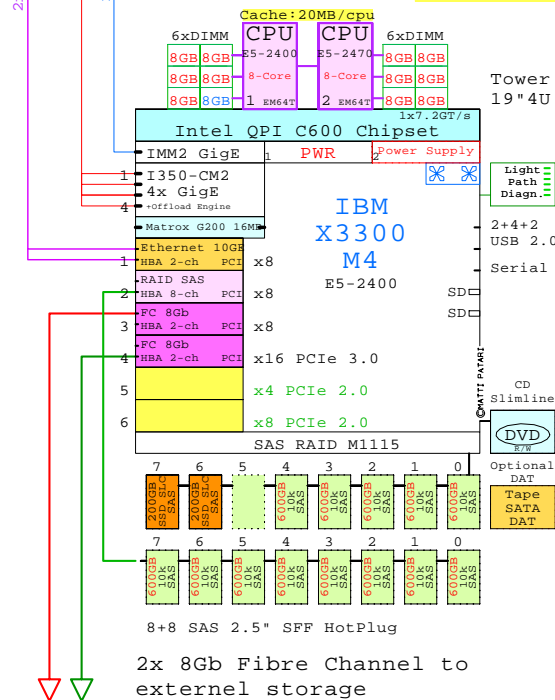

IBM x3300 M4  
Xeon E5-2470

Internal Options:

- CPU** INT-E5-2470  
E5-2470  
8-Core  
2nd Eight-Core  
E5-2470 20MB  
2300MHz 95W
- MEM-8GB**  
8GB  
DDR3-1333  
1x DIMMs each
- MEM-16GB**  
16GB
- MEM-32GB**  
32GB
- POWER-2**  
Power Supply  
2nd Power 750W
- HDD-300GB**  
300GB  
15k SAS
- HDD-600GB**  
600GB  
10k SAS
- HDD-900GB**  
900GB  
10k SAS
- SSD-200GB**  
200GB  
SSD SAS
- DVD-SATA**  
DVD  
SATA CD-RW/DVD
- DAT-SATA**  
Tape  
SATA DAT Tape
- PCI-RAID**  
RAID SAS  
HBA 8-ch PCI
- PCI-1GbE**  
Ethernet 1Gb  
HBA 2-ch PCI
- PCI-10GbE**  
Ethernet 10Gb  
HBA 2-ch PCI
- PCI-FC8**  
FC 8Gb  
HBA 2-ch PCI
- PCI-INF40**  
InfiniBand 4  
HBA 1-ch PCI

Example Configuration  
x86-64

Intel Xeon E5-2470 x86-64  
2300MHz 2P 8-Core **IBM-x3300M4-A**

2x 8Gb Fibre Channel to external storage

Parts list for the 2P Eight-Core IBM x3300 M4

Part Number	Qty	Description
DAT-SATA	1	Tape DAT Drive SATA Internal
HDD-600GB	13	Disk HDD 600GB 2.5" SAS 10k hot-plug
IB-3300M4-A	1	IBM x3300-M4 2P 8C E5-2470-20MB 8GB Towe
INT-E5-2470	1	Intel Xeon E5-2470 8-Core 2.3GHz 20MB Pr
MEM-8GB	11	Memory 1x 8GB DIMM
PCI-10GbE	1	Ethernet 2x 10GbE PCI HBA
PCI-FC8	2	Fibre Channel 8Gb 2-ch PCI HBA
PCI-RAID	1	Raid SAS PCI HBA 8-ch
POWER-2	1	Additional power supply hot-plug
SSD-200GB	2	Disk SSD 200GB 2.5" SAS SLC hot-plug

E5-2400  
**2700MHz Eight-Core** Max Memory  
12x 32GB=  
384GB

Intel Xeon E5-2470 x86-64  
2300MHz 2P 8-Core **IBM-x3300M4-A** System #

GE-link to this document: <http://www.goldeneggs.fi/documents/GE-IBM-X3300M4-A.pdf>