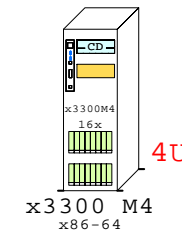

Example Configuration  
x86-64

Intel Xeon E5-2470 x86-64  
2300MHz 2P 8-Core **IBM-x3300M4-A**

2x 8Gb Fibre Channel to external storage

Parts list for the 2P Eight-Core IBM x3300 M4

Part Number	Qty	Description
DAT-SATA	1	Tape DAT Drive SATA Internal
HDD-600GB	13	Disk HDD 600GB 2.5" SAS 10k hot-plug
IB-3300M4-A	1	IBM x3300-M4 2P 8C E5-2470-20MB 8GB Towe
INT-E5-2470	1	Intel Xeon E5-2470 8-Core 2.3GHz 20MB Pr
MEM-8GB	11	Memory 1x 8GB DIMM
PCI-10GbE	1	Ethernet 2x 10GbE PCI HBA
PCI-FC8	2	Fibre Channel 8Gb 2-ch PCI HBA
PCI-RAID	1	Raid SAS PCI HBA 8-ch
POWER-2	1	Additional power supply hot-plug
SSD-200GB	2	Disk SSD 200GB 2.5" SAS SLC hot-plug