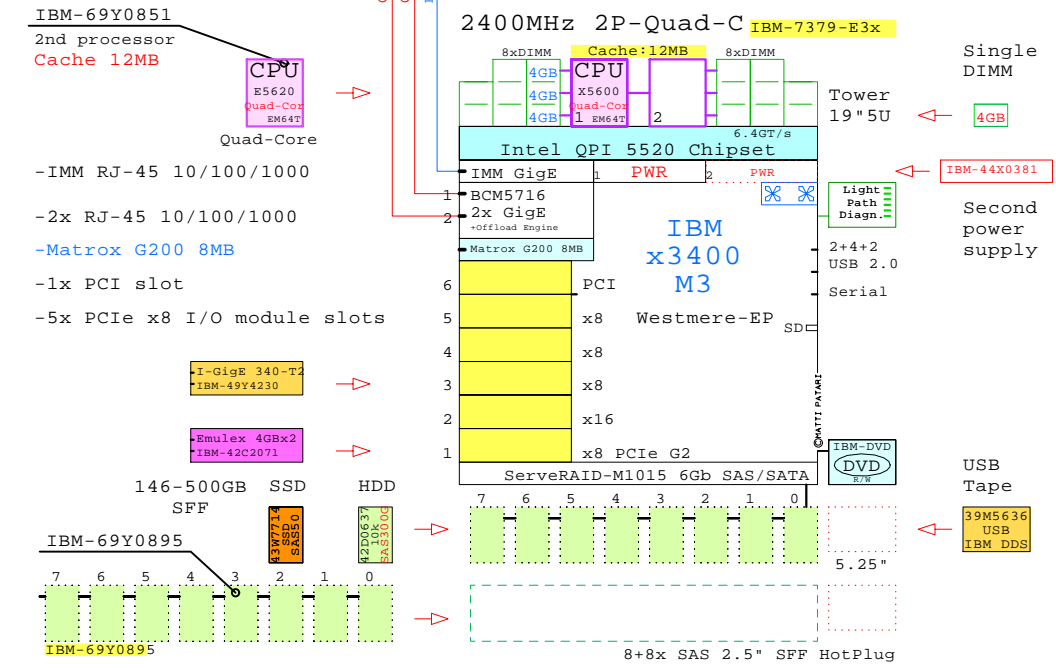

Westmere-EP
2400MHz Quad-Core

Max Memory
16x 16GB=
256GB

Intel Xeon E5620 x86-64
2400MHz 2P-Quad-C

Link to this document: <http://www.goldeneggs.fi/documents/GE-IBM-X3400M3-A.pdf>

MS Windows Server 2003 and 2008
LINUX: Red Hat, SuSE
VMware Virtualization Software

Tip for detail printing:
- Zoom in area of interest
- Print, Print Current View

GoldenEggs Home:
<http://www.goldeneggs.fi>

© 2010 Matti Patari, All rights reserved.

GOLDEN EGGS Visuals™ Helsinki	18-Nov-2010	GE-IBM-X3400M3-A Matti.Patari@Kolumbus.Fi

IBM System x3400-M3 E5620 2400MHz
GOLDEN EGGS Visuals, Helsinki

IBM x3400-M3 Intel 5600 2P/5U