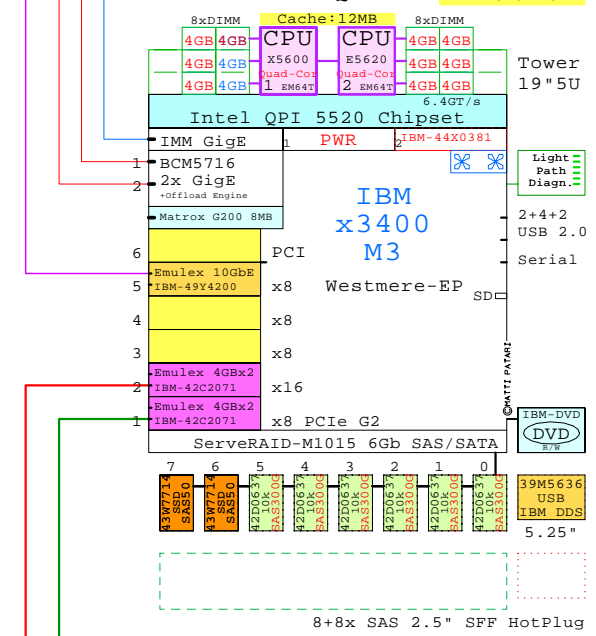

IBM x3400-M3  
Xeon 5600

Internal Options:

- CPU** IBM-69Y0851  
E5620 Quad-Core  
2nd Q-Core X5680  
2400MHz 12MB
- 2GB** IBM-49Y1434  
DDR3-SDRAM  
1xRDIMMs each
- 4GB** IBM-49Y1435  
1x4GB
- 8GB** IBM-49Y1436  
1x8GB
- IBM-44X0381**  
2nd Power Supply
- 42D0677**  
146GB 15k SAS 2.5"
- 42D0637**  
300GB 10k SAS 2.5"
- 42D0707**  
50GB 7.2k SAS 2.5"
- 43W7714**  
50GB SSD SAS 2.5"
- 39M5636**  
USB  
IBM DDS  
DDS Gen 6 USB Tape
- I-GigE 340-T2**  
IBM-49Y4230  
Intel 340-T2 GigE
- Emulex 10GbE**  
IBM-49Y4200  
Emulex 10GbE 2-ch
- QLogic 10GB**  
IBM-42C1800  
QLogic 10Gb CNA HBA
- Emulex 4GbX2**  
IBM-42C2071  
Emulex FC 4Gb 2-ch
- QLogic 8GbX2**  
IBM-42D0510  
QLogic FC 8Gb 2-ch

Example Configuration  
x86-64

Intel Xeon E5620 x86-64  
2400MHz 2P-Quad-C

2x 4Gb Fibre Channel to external storage

Parts list for this 2P Quad-Core IBM x3400-M3 Tower System

Part Number	Qty	Description
1	1	IBM-7379-E3x IBM x3400-M3 2P 4C E5620-12MB 12GB Tower
1.1	1	IBM-39M5636 IBM DDS Gen 6 USB Tape Drive
1.2	2	IBM-42C2071 IBM Emulex FC 4Gb 2-ch PCIe HBA
1.3	6	IBM-42D0637 IBM 300GB SAS 10k 6Gbps hotP 2.5" disk
1.4	2	IBM-43W7714 IBM 50GB SAS SSD hot-plug disk 2.5"
1.5	1	IBM-44X0381 IBM x3500-M3 2nd power supply,one
1.6	10	IBM-49Y1435 IBM 4GB PC3-10600 DDR3 1x4GB
1.7	1	IBM-49Y4200 IBM Emulex 10GbE Dual-Port adapter
1.8	1	IBM-69Y0851 Xeon QC E5620-12MB 2.40GHz for x3400M3

Westmere-EP  
2400MHz Quad-Core

Max Memory  
16x 16GB=  
256GB

Intel Xeon E5620 x86-64  
2400MHz 2P-Quad-C

Link to this document: <http://www.goldeneggs.fi/documents/GE-IBM-X3400M3-A.pdf>

MS Windows Server 2003 and 2008  
LINUX: Red Hat, SuSE  
VMware Virtualization Software