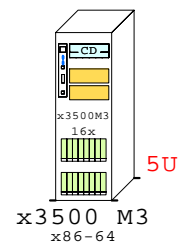

Link to this document: <http://www.goldeneggs.fi/documents/GE-IBM-X3500M3-A.pdf>