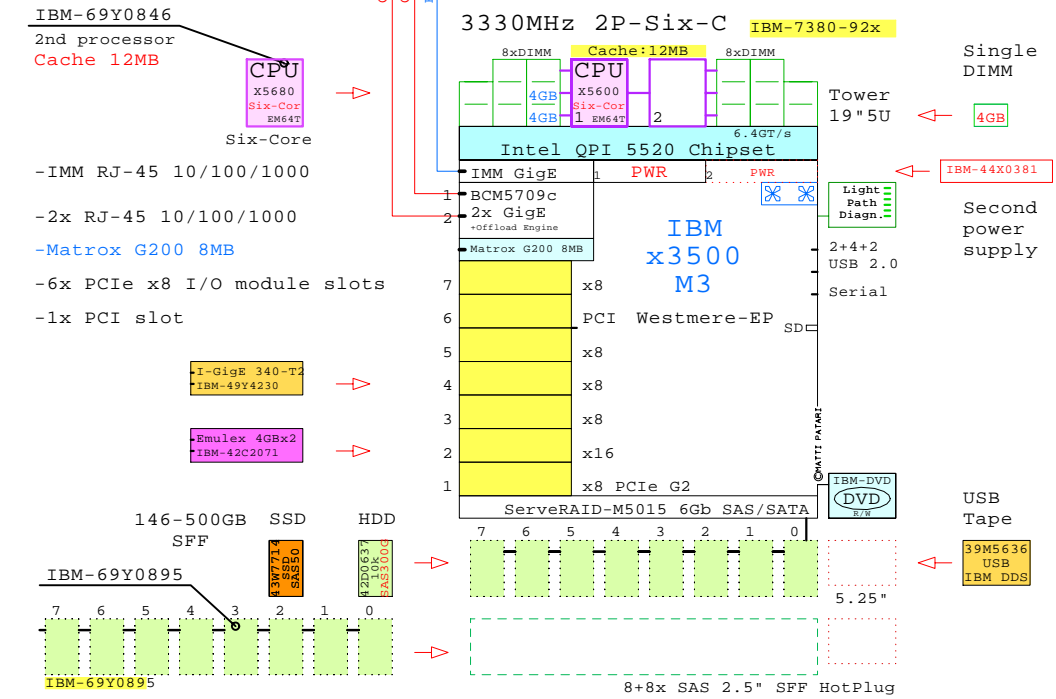

Example Configuration
x86-64

Intel Xeon X5680 x86-64
3330MHz 2P-Six-C

2x 4Gb Fibre Channel to external storage

Parts list for this 2P Six-Core IBM x3500-M3 Tower System

Part Number	Qty	Description
1	1	IBM-7380-92x IBM x3500-M3 2P 6C X5680-12MB 8GB Tower
1.1	1	IBM-39M5636 IBM DDS Gen 6 USB Tape Drive
1.2	1	IBM-42C1800 IBM Qlogic 10Gb CNA server adapter
1.3	2	IBM-42C2071 IBM Emulex FC 4Gb 2-ch HBA
1.4	6	IBM-42D0637 IBM 300GB SAS 10k 6Gbps hotP 2.5" disk
1.5	2	IBM-43W7714 IBM 50GB SAS SSD hot-plug disk 2.5"
1.6	1	IBM-44X0381 IBM x3500-M3 2nd power supply, one
1.7	10	IBM-49Y1435 IBM 4GB PC3-10600 DDR3 1x4GB
1.8	1	IBM-69Y0846 Xeon 6C X5680-12MB 3.33GHz for x3500M3

Westmere-EP
3330MHz Six-Core

Max Memory
16x 16GB=
256GB

Intel Xeon X5680 x86-64
3330MHz 2P-Six-C

Link to this document: <http://www.goldeneggs.fi/documents/GE-IBM-X3500M3-A.pdf>

MS Windows Server 2003 and 2008
LINUX: Red Hat, SuSE
VMware Virtualization Software