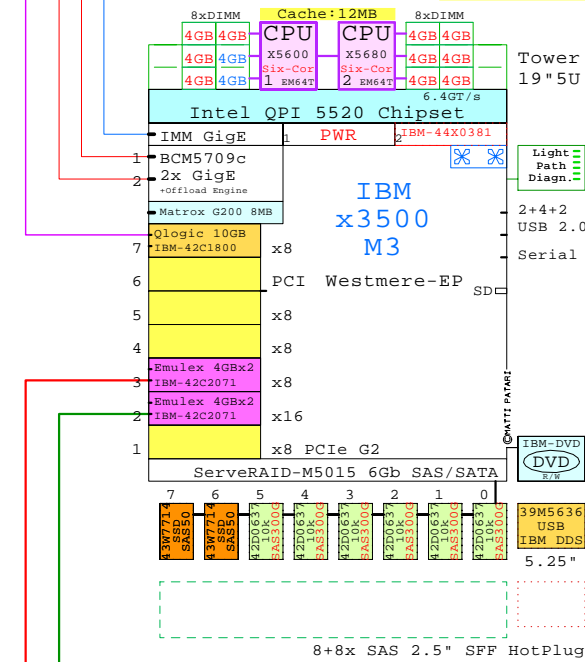

IBM x3500-M3
Xeon 5600

Internal Options:

- CPU** IBM-69Y0846
X5680
Six-Cor
EM64T
2nd 6-Core X5680
3330MHz 12MB
- 2GB** IBM-49Y1434
DDR3-SDRAM
1xRDIMMs each
- 4GB** IBM-49Y1435
1x4GB
- 8GB** IBM-49Y1436
1x8GB
- IBM-44X0381**
2nd Power Supply
- IBM-42D0677**
146GB 15k SAS 2.5"
- IBM-42D0637**
300GB 10k SAS 2.5"
- IBM-42D0707**
500GB 7.2k SAS 2.5"
- IBM-43W7714**
50GB SSD SAS 2.5"
- IBM-39M5636**
USB
IBM DDS
DDS Gen 6 USB Tape
- I-GigE 340-T2**
IBM-49Y4230
Intel 340-T2 GigE
- Emulex 10GbE**
IBM-49Y4200
Emulex 10GbE 2-ch
- Qlogic 10GB**
IBM-42C1800
Qlogic 10Gb CNA HBA
- Emulex 4GbX2**
IBM-42C2071
Emulex FC 4Gb 2-ch
- Qlogic 8GbX2**
IBM-42D0510
Qlogic FC 8Gb 2-ch

Example Configuration
x86-64

Intel Xeon X5680 x86-64
3330MHz 2P-Six-C

2x 4Gb Fibre Channel to external storage

Parts list for this 2P Six-Core IBM x3500-M3 Tower System

Part Number	Qty	Description
1	1	IBM-7380-92x IBM x3500-M3 2P 6C X5680-12MB 8GB Tower
1.1	1	IBM-39M5636 IBM DDS Gen 6 USB Tape Drive
1.2	1	IBM-42C1800 IBM Qlogic 10Gb CNA server adapter
1.3	2	IBM-42C2071 IBM Emulex FC 4Gb 2-ch HBA
1.4	6	IBM-42D0637 IBM 300GB SAS 10k 6Gbps hotP 2.5" disk
1.5	2	IBM-43W7714 IBM 50GB SAS SSD hot-plug disk 2.5"
1.6	1	IBM-44X0381 IBM x3500-M3 2nd power supply, one
1.7	10	IBM-49Y1435 IBM 4GB PC3-10600 DDR3 1x4GB
1.8	1	IBM-69Y0846 Xeon 6C X5680-12MB 3.33GHz for x3500M3

Westmere-EP
3330MHz Six-Core

Max Memory
16x 16GB=
256GB

Intel Xeon X5680 x86-64
3330MHz 2P-Six-C

Link to this document: <http://www.goldeneggs.fi/documents/GE-IBM-X3500M3-A.pdf>

MS Windows Server 2003 and 2008
LINUX: Red Hat, SuSE
VMware Virtualization Software