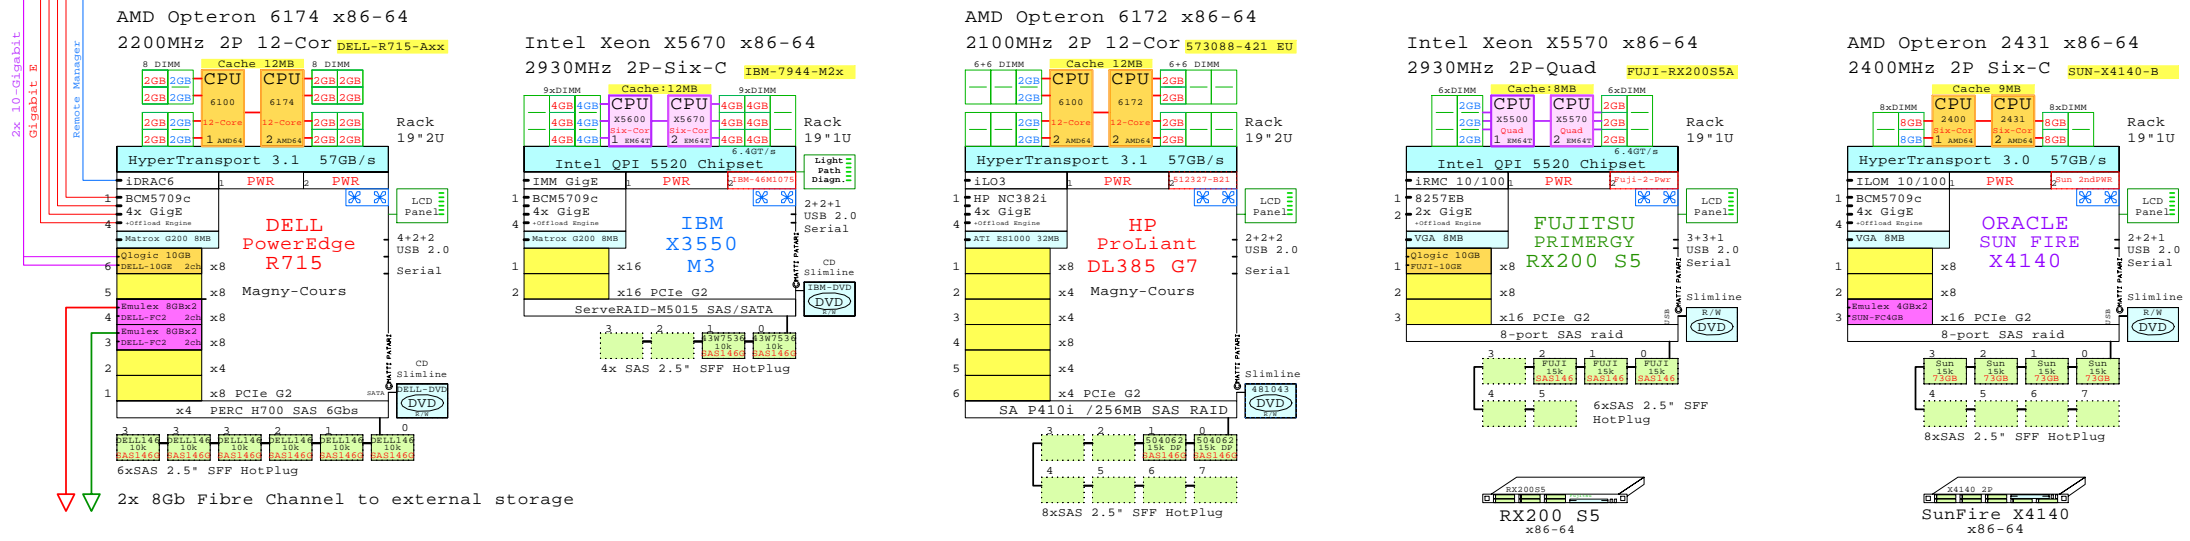

Welcome to Golden Eggs Visual Configurations

<http://www.goldeneggs.fi>

This picture is a comparison chart for: DELL, IBM, HP, FUJITSU and SUN 2-socket x86-64 servers.
A picture is worth of one thousand words. It talks all Global languages.

Golden Eggs history:

It all started late 80's when I was a local Sales technical support at Digital Equipment Corporation Helsinki office. I did have numerous configuration diagrams in my personal paper notebook. This booklet was my daily hand tool to quickly sort out complicated HW configuration. This booklet was photo copied numerous times for our Sales personal, Partners and End-Customers. Then came splendid VAXstations and AutoCAD software available. I pushed the picture arsenal through the screen and the material was distributed in PostScript files in DECnet. The work was available in printable files in all DEC locations. When Internet was invented, Golden Eggs found its delivery to all Customers who needed simple, technical guide books.

Old Golden Eggs outlets are still available at:

1. ➔ <http://h18000.www1.hp.com/info/GECPQA/> DEC/Compaq: VAX, Alpha, Storage and ProLiant servers
   - ➔ <http://www.openvms.org/pages.php?page=GoldenEggs> OpenVMS.org: Alpha, Storage, ProLiant and Integrity servers
2. This is the present x86 server Golden Eggs Hatchery.
   ➔ <http://www.goldeneggs.fi>

Why ?? Golden Eggs ??
I think that a good service must have a good name. These pictures are real Golden Pieces for system builders.

I wish you nice reading and good x86 system planning sessions.
Matti.Patari@Kolumbus.Fi Helsinki, Finland

Your comments, improvements, etc are always welcome.

© 2010 Matti Patari, All rights reserved.

GOLDEN EGGS Visuals™ Helsinki	03-Jul-2010	GE-Welcomel Matti.Patari@Kolumbus.Fi

Welcome to Visual Configurations
GOLDEN EGGS Visuals, Helsinki