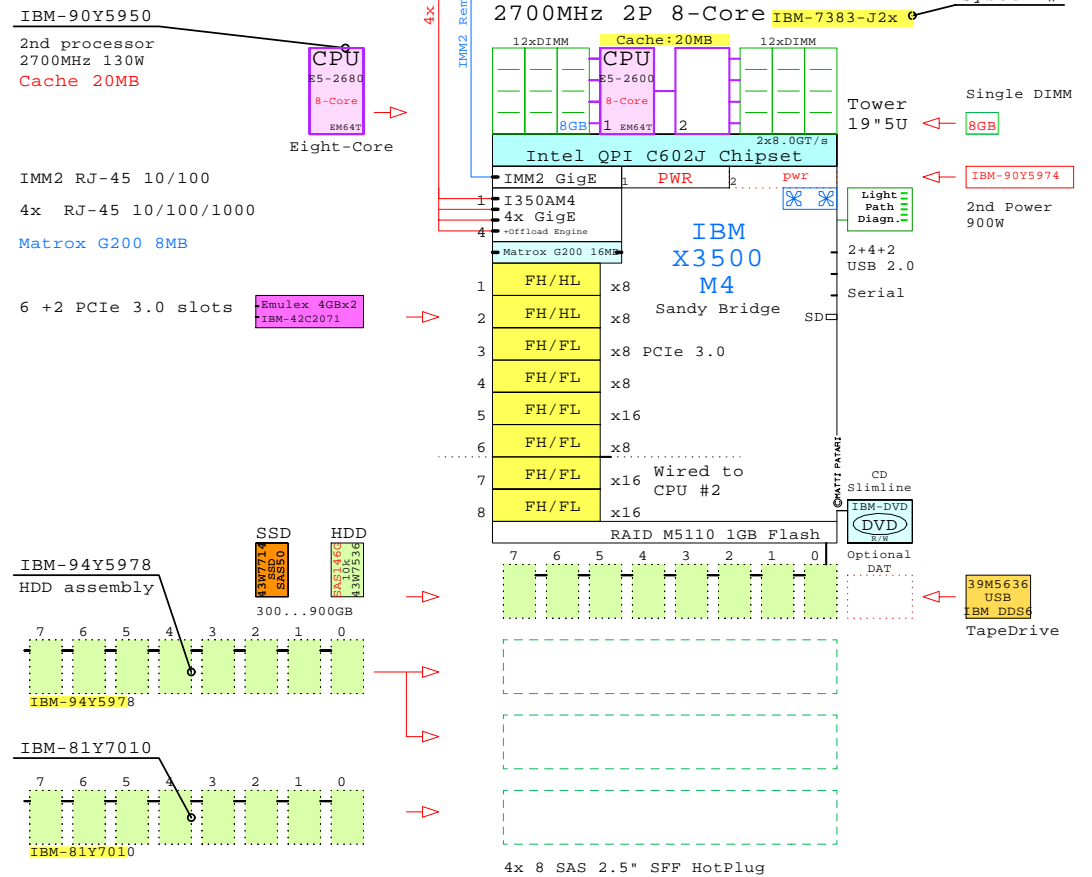

Sandy Bridge
2700MHz Eight-Core

Max Memory
24x 32GB=
768GB

Intel Xeon E5-2680 x86-64
2700MHz 2P 8-Core IBM-7383-J2x

GE-link to this document: <http://www.goldeneggs.fi/documents/GE-IBM-X3500M4-A.pdf>

MS Windows Server 2008
LINUX: Red Hat, SuSE
VMware Virtualization Software

Golden Eggs Home:
<http://www.goldeneggs.fi>

© 2012 Matti Patari, All rights reserved.

GOLDEN EGGS Visuals™ Helsinki	15-Mar-2012	GE-IBM-X3500M4-A
		Matti.Patari@Kolumbus.fi

IBM System x3500M4 E5-2680 2700MH
GOLDEN EGGS Visuals, Helsinki