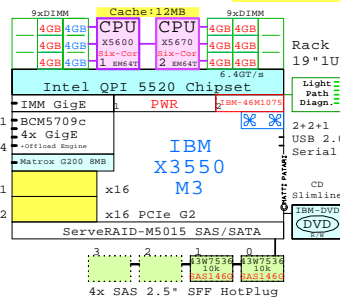

Example Configuration
x86-64

Intel Xeon E5-2680 x86-64
2700MHz 2P 8-Core IBM-7383-J2x

Parts list for the 2P Eight-Core IBM x3500 M4

Part Number	Qty	Description
IB-7383-J2x	1	IBM x3500-M4 2P 8C E5-2680-20MB 8GB Towe
IBM-39M5636	1	IBM DDS Gen 6 USB Tape Drive
IBM-42D0510	2	IBM Qlogic FC 8Gb 2-ch PCIe HBA
IBM-43W7714	16	IBM 50GB SAS SSD hot-plug disk 2.5"
IBM-49Y4200	1	IBM Emulex 10GbE Dual-Port adapter
IBM-81Y4481	1	IBM Server RAID M5110 SAS/SATA Controller
IBM-81Y7010	1	IBM x3500-M4 +8HDD 32 Disk enablement ki
IBM-81Y9650	16	IBM 900GB SAS 10k 6Gbps hotp 2.5" disk
IBM-90Y3109	15	IBM 8GB DDR3-1600 LP RDIMM 1x8GB
IBM-90Y5950	1	IBM Xeon E5-2680 8-Core 2.7GHz 20MB x350
IBM-90Y5974	1	IBM x3500-M4 900W second power supply
IBM-94Y5978	2	IBM x3500-M4 +8HDD 16or24 Disk enablemen

AMD Opteron 6174 x86-64

2200MHz 2P 12-Cor **DELL-R715-Axx**

2x 8Gb Fibre Channel to external storage

Intel Xeon X5670 x86-64

2930MHz 2P-Six-C **IBM-7944-M2x**

AMD Opteron 6172 x86-64

2100MHz 2P 12-Cor **573088-421 EU**