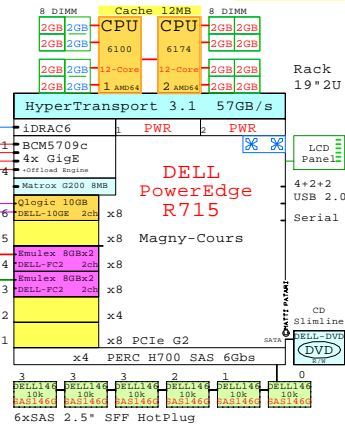

Welcome to GoldenEggs Visual Configurations

<http://www.goldeneggs.fi>

A picture is worth of one thousand words.
It talks all Global languages.

x86-64 servers: **Dell** **IBM** **HP** **Fujitsu** **SUN** **Acer** **Lenovo** and **Cisco**

AMD Opteron 6174 x86-64

2200MHz 2P 12-Cor **DELL-R715-Axx**