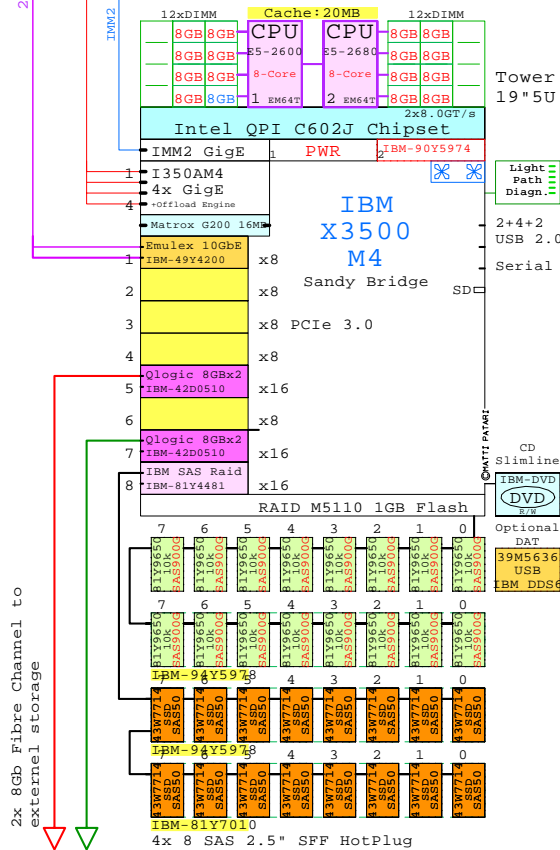

IBM x3500 M4
Xeon E5-2680

Internal Options:

- CPU** IBM-90Y5950
E5-2680
8-Core
EM64T
2nd Eight-Core
E5-2680 20MB
2700MHz 130W
- 8GB** IBM-90Y3109
DDR3-1333
1x DIMMs each
- 16G** IBM-49Y1563
- 32G** IBM-90Y3105
- IBM-90Y5974**
2nd Power 900W
- IBM-81Y9670**
300GB 10k SAS 2.5"
15k
SAS300G
- IBM-90Y8872**
600GB 10k SAS 2.5"
10k
SAS600G
- IBM-81Y9650**
900GB 10k SAS 2.5"
10k
SAS900G
- IBM-43W7714**
50GB SSD SAS 2.5"
SSD
SAS50
- IBM-43W8480**
DDS Gen5 SATA Tape
USB
IBD DDS4
- IBM-81Y4481**
Server RAID M5110
IBM SAS RAID
IBM-81Y4481

- IBM-49Y4200**
Emulex 2x 10GbE
Emulex 10GbE
IBM-49Y4200
- IBM-42D0510**
Qlogic FC 8Gb 2-ch
HBA
Qlogic 8GbX2
IBM-42D0510
- IBM-81Y7006**
Tower to Rack kit

Tip for detail printing:
- Zoom in area of interest
- Print, Print Current View

Example Configuration
x86-64

Intel Xeon E5-2680 x86-64
2700MHz 2P 8-Core IBM-7383-J2x

Parts list for the 2P Eight-Core IBM x3500 M4

Part Number	Qty	Description
IB-7383-J2x	1	IBM x3500-M4 2P 8C E5-2680-20MB 8GB Towe
IBM-39M5636	1	IBM DDS Gen 6 USB Tape Drive
IBM-42D0510	2	IBM Qlogic FC 8Gb 2-ch PCIe HBA
IBM-43W7714	16	IBM 50GB SAS SSD hot-plug disk 2.5"
IBM-49Y4200	1	IBM Emulex 10GbE Dual-Port adapter
IBM-81Y4481	1	IBM Server RAID M5110 SAS/SATA Controller
IBM-81Y7010	1	IBM x3500-M4 +8HDD 32 Disk enablement ki
IBM-81Y9650	16	IBM 900GB SAS 10k 6Gbps hotp 2.5" disk
IBM-90Y3109	15	IBM 8GB DDR3-1600 LP RDIMM 1x8GB
IBM-90Y5950	1	IBM Xeon E5-2680 8-Core 2.7GHz 20MB x350
IBM-90Y5974	1	IBM x3500-M4 900W second power supply
IBM-94Y5978	2	IBM x3500-M4 +8HDD 16or24 Disk enablemen