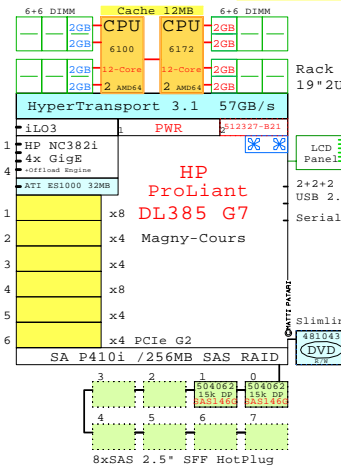

Example Configuration
x86-64

Intel Xeon E5-2680 x86-64
2700MHz 2P 8-Core IBM-7383-J2x

Parts list for the 2P Eight-Core IBM x3500 M4

Part Number	Qty	Description
IB-7383-J2x	1	IBM x3500-M4 2P 8C E5-2680-20MB 8GB Towe
IBM-39M5636	1	IBM DDS Gen 6 USB Tape Drive
IBM-42D0510	2	IBM Qlogic FC 8Gb 2-ch PCIe HBA
IBM-43W7714	16	IBM 50GB SAS SSD hot-plug disk 2.5"
IBM-49Y4200	1	IBM Emulex 10GbE Dual-Port adapter
IBM-81Y4481	1	IBM Server RAID M5110 SAS/SATA Controller
IBM-81Y7010	1	IBM x3500-M4 +8HDD 32 Disk enablement ki
IBM-81Y9650	16	IBM 900GB SAS 10k 6Gbps hotp 2.5" disk
IBM-90Y3109	15	IBM 8GB DDR3-1600 LP RDIMM 1x8GB
IBM-90Y5950	1	IBM Xeon E5-2680 8-Core 2.7GHz 20MB x350
IBM-90Y5974	1	IBM x3500-M4 900W second power supply
IBM-94Y5978	2	IBM x3500-M4 +8HDD 16or24 Disk enablemen

AMD Opteron 6174 x86-64

2200MHz 2P 12-Cor **DELL-R715-Axx**

2x 8Gb Fibre Channel to external storage

Intel Xeon X5670 x86-64

2930MHz 2P-Six-C **IBM-7944-M2x**

AMD Opteron 6172 x86-64

2100MHz 2P 12-Cor **573088-421 EU**