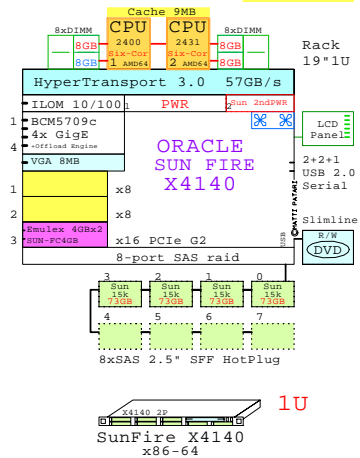

AMD Opteron 2431 x86-64

2400MHz 2P Six-C **SUN-X4140-B**