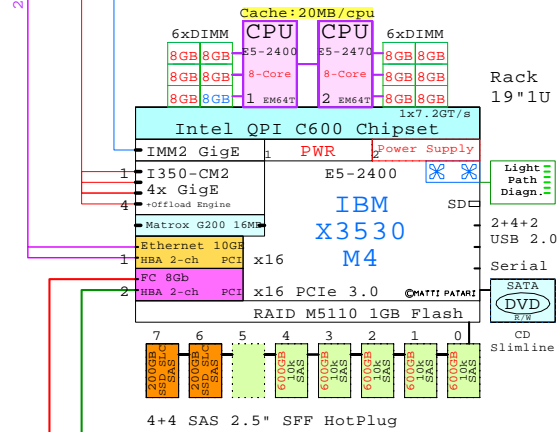

IBM x3530 M4
Xeon E5-2470

Internal Options:

- CPU** INT-E5-2470
E5-2470
8-Core
EM64T
2nd Eight-Core
E5-2470 20MB
2300MHz 95W
- MEM-8GB**
8GB
DDR3-1333
1x DIMMs each
- MEM-16GB**
16GB
MEM-16GB
- MEM-32GB**
32GB
MEM-32GB
- POWER-2**
2nd Power 675W
- HDD-300GB**
300GB 15k SAS
300GB 15k SAS 2.5"
- HDD-600GB**
600GB 10k SAS
600GB 10k SAS 2.5"
- HDD-900GB**
900GB 10k SAS
900GB 10k SAS 2.5"
- SSD-200GB**
200GB SSD SLC SAS
200GB SSD SAS 2.5"
- DVD-SATA**
SATA CD-RW/DVD

- PCI-RAID**
RAID SAS HBA 8-ch PCI
SAS RAID PCIe
- PCI-1GbE**
Ethernet 1Gb HBA 2-ch PCI
Ethernet 2ch
- PCI-10GbE**
Ethernet 10Gb HBA 2-ch PCI
Ethernet 2ch
- PCI-FC8**
FC 8Gb HBA 2-ch PCI
FibreChannel 8Gb 2-ch
- PCI-INF40**
InfiniBand 4 HBA 1-ch PCI
InfiniBand 1-ch 40Gbs

Tip for detail printing:
- Zoom in area of interest
- Print, Print Current View

Example Configuration
x86-64

Intel Xeon E5-2470 x86-64
2300MHz 2P 8-Core IBM-x3530M4-A

2x 8Gb Fibre Channel to external storage

Parts list for the 2P Eight-Core IBM x3530 M4

Part Number	Qty	Description
DVD-SATA	1	DVD SATA Slimline
HDD-600GB	5	Disk HDD 600GB 2.5" SAS 10k hot-plug
IB-3530M4-A	1	IBM x3530-M4 2P 8C E5-2470-20MB 8GB 1U
INT-E5-2470	1	Intel Xeon E5-2470 8-Core 2.3GHz 20MB Pr
MEM-8GB	11	Memory 1x 8GB DIMM
PCI-10GbE	1	Ethernet 2x 10GbE PCI HBA
PCI-FC8	1	Fibre Channel 8Gb 2-ch PCI HBA
POWER-2	1	Additional power supply hot-plug
SSD-200GB	2	Disk SSD 200GB 2.5" SAS SLC hot-plug