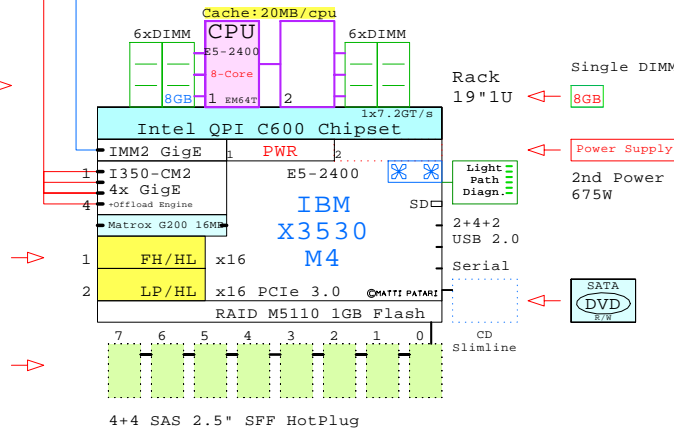

Parts list for the 2P Eight-Core IBM x3530 M4

Part Number	Qty	Description
DVD-SATA	1	DVD SATA Slimline
HDD-600GB	5	Disk HDD 600GB 2.5" SAS 10k hot-plug
IB-3530M4-A	1	IBM x3530-M4 2P 8C E5-2470-20MB 8GB 1U
INT-E5-2470	1	Intel Xeon E5-2470 8-Core 2.3GHz 20MB Pr
MEM-8GB	11	Memory 1x 8GB DIMM
PCI-10GbE	1	Ethernet 2x 10GbE PCI HBA
PCI-FC8	1	Fibre Channel 8Gb 2-ch PCI HBA
POWER-2	1	Additional power supply hot-plug
SSD-200GB	2	Disk SSD 200GB 2.5" SAS SLC hot-plug

IBM x3530 M4 Intel E5-2470 2P/1U

INT-E5-2470

2nd processor
2300MHz 95W
Cache 20MB
Eight-Core

IBM IMM2 RJ-45 1000

4x RJ-45 1000

Matrox G200 8MB

2x PCIe 3.0 slots

Ethernet 10Gb
HBA 2-ch PCI

SSD HDD
200GB 900GB
300...900GB

E5-2400
2700MHz Eight-Core

Max Memory
12x 32GB=
384GB

Intel Xeon E5-2470 x86-64
2300MHz 2P 8-Core IBM-x3530M4-A0 System #

GE-link to this document: <http://www.goldeneggs.fi/documents/GE-IBM-x3530M4-A.pdf>