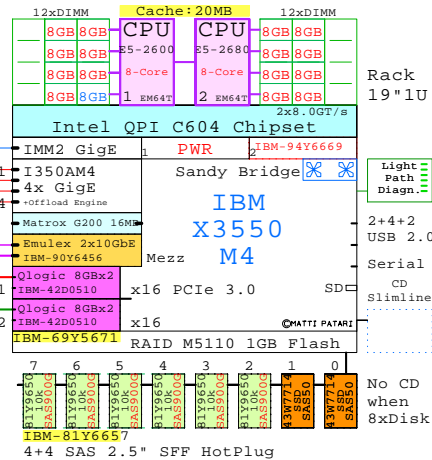

IBM x3550 M4  
Xeon E5-2680

Internal Options:

-  CPU IBM-69Y5680  
E5-2680 2nd Eight-Core E5-2680 20MB 8-Core 2700MHz 130W
-  8GB IBM-90Y3109  
DDR3-1333 1x DIMMs each
-  16G IBM-49Y1563
-  32G IBM-90Y3105
-  IBM-94Y6669  
2nd Power 750W
-  IBM-81Y9670  
300GB 10k SAS 2.5"
-  IBM-90Y8872  
600GB 10k SAS 2.5"
-  IBM-81Y9650  
900GB 10k SAS 2.5"
-  IBM-43W7714  
50GB SSD SAS 2.5"
-  IBM-46M0901  
SATA CD-RW/DVD

Example Configuration  
x86-64

Intel Xeon E5-2680 x86-64  
2700MHz 2P 8-Core IBM-7914-L2x

2x 8Gb Fibre Channel to external storage

Parts list for the 2P Eight-Core IBM x3550 M4

Part Number	Qty	Description
IBM-7914-L2x	1	IBM x3550-M4 2P 8C E5-2680-20MB 8GB 1U
IBM-42D0510	2	IBM Qlogic FC 8Gb 2-ch PCIe HBA
IBM-43W7714	2	IBM 50GB SAS SSD hot-plug disk 2.5"
IBM-69Y5671	1	IBM x3550-M4 PCIe 3.0 1x x16 Riser Card
IBM-69Y5680	1	IBM Xeon E5-2680 8-Core 2.7GHz 20MB Proc
IBM-81Y6657	1	IBM x3550-M4 +4HDD Disk enablement kit
IBM-81Y9650	6	IBM 900GB SAS 10k 6Gbps hotp 2.5" disk
IBM-90Y3109	15	IBM 8GB DDR3-1600 LP RDIMM 1x8GB
IBM-90Y6456	1	IBM x3650-M4 Emulex 2x 10GbE Mezz
IBM-94Y6669	1	IBM x3550-M4 750W second power supply

Tip for detail printing:  
- Zoom in area of interest  
- Print, Print Current View

IBM x3550 M4 Intel E5-2680 2P/1U

Sandy Bridge  
2700MHz Eight-Core

Max Memory  
24x 32GB=  
768GB

Intel Xeon E5-2680 x86-64  
2700MHz 2P 8-Core IBM-7914-L2x