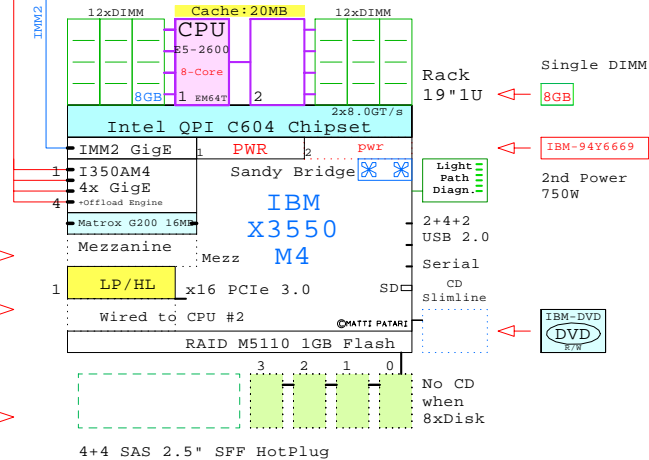

IBM x3550 M4  
Xeon E5-2680

Internal Options:

-  CPU IBM-69Y5680  
E5-2680 2nd Eight-Core E5-2680 20MB 8-Core 2700MHz 130W
-  8GB IBM-90Y3109  
DDR3-1333 1x DIMMs each
-  16G IBM-49Y1563
-  32G IBM-90Y3105
-  IBM-94Y6669  
2nd Power 750W
-  IBM-81Y9670  
300GB 10k SAS 2.5"
-  IBM-90Y8872  
600GB 10k SAS 2.5"
-  IBM-81Y9650  
900GB 10k SAS 2.5"
-  IBM-43W7714  
50GB SSD SAS 2.5"
-  IBM-46M0901  
SATA CD-RW/DVD

Example Configuration  
x86-64

Intel Xeon E5-2680 x86-64  
2700MHz 2P 8-Core IBM-7914-L2x

2x 8Gb Fibre Channel to external storage

Parts list for the 2P Eight-Core IBM x3550 M4

Part Number	Qty	Description
IBM-7914-L2x	1	IBM x3550-M4 2P 8C E5-2680-20MB 8GB 1U
IBM-42D0510	2	IBM Qlogic FC 8Gb 2-ch PCIe HBA
IBM-43W7714	2	IBM 50GB SAS SSD hot-plug disk 2.5"
IBM-69Y5671	1	IBM x3550-M4 PCIe 3.0 1x x16 Riser Card
IBM-69Y5680	1	IBM Xeon E5-2680 8-Core 2.7GHz 20MB Proc
IBM-81Y6657	1	IBM x3550-M4 +4HDD Disk enablement kit
IBM-81Y9650	6	IBM 900GB SAS 10k 6Gbps hotp 2.5" disk
IBM-90Y3109	15	IBM 8GB DDR3-1600 LP RDIMM 1x8GB
IBM-90Y6456	1	IBM x3650-M4 Emulex 2x 10GbE Mezz
IBM-94Y6669	1	IBM x3550-M4 750W second power supply

Tip for detail printing:  
- Zoom in area of interest  
- Print, Print Current View

IBM x3550 M4 Intel E5-2680 2P/1U

Sandy Bridge  
2700MHz Eight-Core

Max Memory  
24x 32GB=  
768GB

Intel Xeon E5-2680 x86-64  
2700MHz 2P 8-Core IBM-7914-L2x