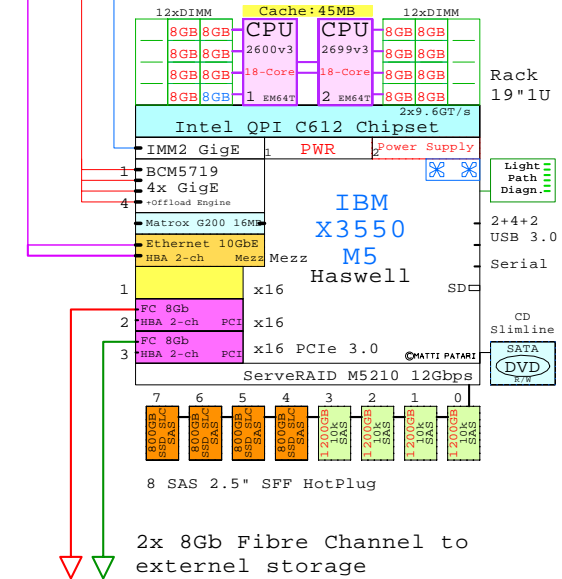

IBM x3550 M5
Xeon E5-2699v3

Internal Options:

- CPU** I-E5-2699v3
2699v3
18-Core
EM64T
2nd 18-Core
E5-2699v3 45MB
2300MHz 145W
- MEM-8GB**
8GB
Memory
1x DIMMs each
- MEM-16GB**
16GB
- MEM-32GB**
32GB
- POWER-2**
2nd Power 750W
- HDD-300GB**
300GB
15k SAS
- HDD-600GB**
600GB
10k SAS
- HDD-1200GB**
1200GB
10k SAS
- SSD-200GB**
200GB
SSD SLC SAS
- SSD-800GB**
800GB
SSD SLC SAS
- DVD-SATA**
SATA CD-RW/DVD
- PCI-1GbE**
Ethernet 1GbE
HBA 4-ch PCI
- PCI-10GbE**
Ethernet 10GbE
HBA 2-ch PCI
- PCI-FC8**
FC 8Gb
HBA 2-ch PCI
- PCI-RAID**
RAID SAS
HBA 8-ch PCI

Example Configuration
x86-64

Intel Xeon E5-2699v3 x86-64
2300MHz 2P 18-Core IBM-x3550M5-A

Parts list for the 2P 2x18-Core IBM x3550 M5

Part Number	Qty	Description
DVD-SATA	1	DVD SATA Slimline
HDD-1200GB	4	Disk HDD 1200GB 2.5" SAS 10k hot-plug
I-E5-2699v3	1	Intel Xeon E5-2699-v3 18-Core 2.3GHz 45M
IB-3550M5-A	1	IBM x3550-M5 2P 18C E5-2699v3 45MB 8GB 1
MEM-8GB	15	Memory 1x 8GB DIMM
MEZ-10GbE	1	Ethernet 2x 10GbE Mezzanine
PCI-FC8	2	Fibre Channel 8Gb 2-ch PCI HBA
POWER-2	1	Additional power supply hot-plug
SSD-800GB	4	Disk SSD 800GB 2.5" SAS SLC hot-plug

Made by:
Matti.Patari@Kolumbus.FI

IBM x3550 M5 Intel E5-2699v3 2P/1U

Haswell
2300MHz 18-Core

Intel Xeon E5-2699v3 x86-64 Max Memory
2300MHz 2P 18-Core IBM-x3550M5-A 24x 32GB=
768GB

GE-link to this document: <http://www.goldeneggs.fi/documents/GE-IBM-X3550M5-A.pdf>