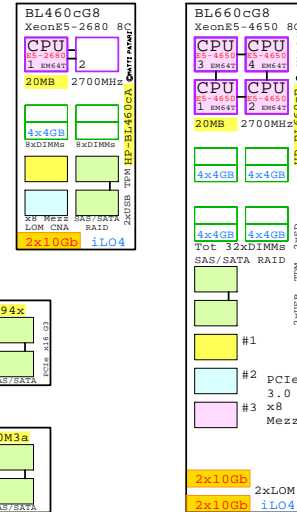

Fujitsu

HP Blades

IBM Blades

Cisco Blades

Donate

GoTo PayPal at:
www.GoldenEggs.fi

This x86 site is open, vendor independent.
It is fully funded from my own pocket.
To keep this service running,
Your personal support is welcome.

Matti.Patari@Kolumbus.fi
Helsinki Finland

Older GoldenEggs sites:

<http://h18000.www1.hp.com/info/GECPQA/>

<http://www.openvms.org/pages.php?page=GoldenEggs>

GE-links to x86 COMPARE Pictures:

New <http://www.goldeneggs.fi/documents/GE-COMP-E52600V3-A.pdf>

<http://www.goldeneggs.fi/documents/GE-COMP-E74800V2-A.pdf>

<http://www.goldeneggs.fi/documents/GE-COMPARE-BLADE-A.pdf>

<http://www.goldeneggs.fi/documents/GE-INT-E5-MAP-A.pdf>

GE-link to GE 25 Year-Book

<http://www.goldeneggs.fi/documents/GE-25-YEAR-BOOK.pdf>

Follow GoldenEggs on Twitter:

@goldeneggsfi

GE-Welcome1

©2014 Matti Patari, All rights reserved.

GOLDEN EGGS Visuals™ Helsinki	14-Oct-2014	GE-Welcome1 Matti.Patari@Kolumbus.Fi

Welcome to Visual Configurations
GOLDEN EGGS Visuals, Helsinki

First rev 18-Apr-13