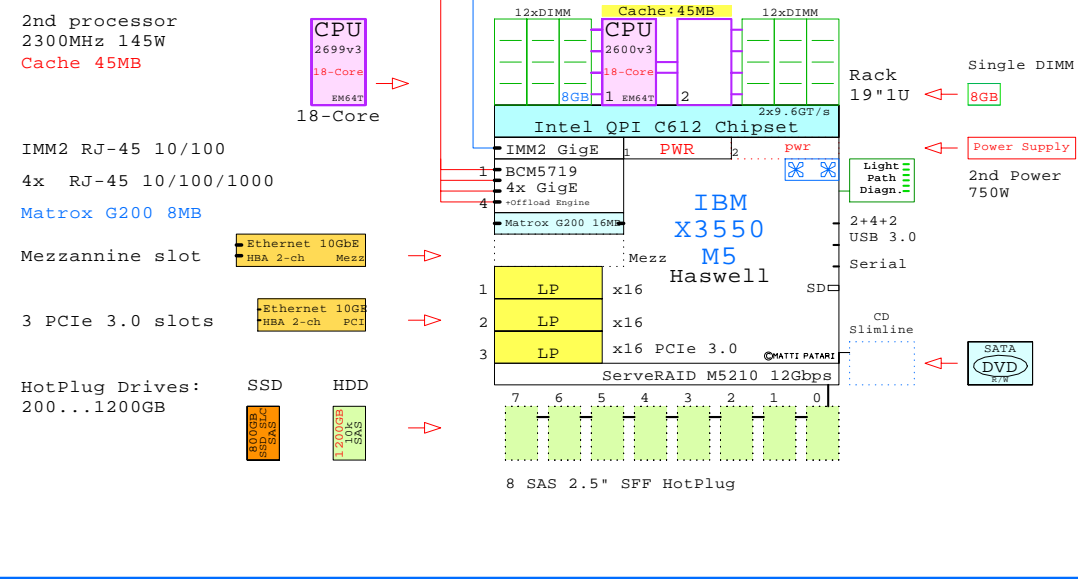

Haswell
2300MHz 18-Core

Intel Xeon E5-2699v3 x86-64 Max Memory
2300MHz 2P 18-Core IBM-x3550M5-A 24x 32GB=
768GB

GE-link to this document: <http://www.goldeneggs.fi/documents/GE-IBM-X3550M5-A.pdf>

MS Windows Server 2008
LINUX: Red Hat, SuSE

Golden Eggs Home:
<http://www.goldeneggs.fi>

© 2014 Matti Patari, All rights reserved.

GOLDEN EGGS Visuals™ Helsinki	01-Nov-2014	GE-IBM-X3550M5-A
	Matti.Patari@Kolumbus.fi	
IBM x3550M5 2P/1U E5-2699v3 2.3GHZ GOLDEN EGGS Visuals, Helsinki