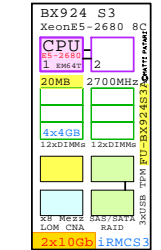

Welcome to GoldenEggs x86 Visual Configurations

<http://www.goldeneggs.fi>

A picture is worth of one thousand words.
It talks all languages.

x86-64 servers: **Dell** **IBM** **HP** **Fujitsu** **SUN** **Acer** **Lenovo** and **Cisco**

4x Gigabit E Remote Manager

Intel Xeon E5-2699v3 x86-64
2300MHz 2P 18-Core **DELL-R730-A**

Intel Xeon E5-2680 x86-64
2700MHz 2P 8-Core **IBM-7914-L2x**

AMD Opteron 6172 x86-64
2100MHz 2P 12-Core **573088-421 EU**

Dell Blades

Fujitsu

HP Blades

IBM Blades

Cisco Blades

Donate

GoTo PayPal at:
www.GoldenEggs.fi

This x86 site is open, vendor independent.
It is fully funded from my own pocket.
To keep this service running,
Your personal support is welcome.

Matti.Patari@Kolumbus.fi
Helsinki Finland

Older GoldenEggs sites:

<http://h18000.www1.hp.com/info/GECPQA/>

<http://www.openvms.org/pages.php?page=GoldenEggs>

GE-links to x86 COMPARE Pictures:

New <http://www.goldeneggs.fi/documents/GE-COMP-E52600V3-A.pdf>

<http://www.goldeneggs.fi/documents/GE-COMP-E74800V2-A.pdf>

<http://www.goldeneggs.fi/documents/GE-COMPARE-BLADE-A.pdf>

<http://www.goldeneggs.fi/documents/GE-INT-E5-MAP-A.pdf>

GE-link to GE 25 Year-Book

<http://www.goldeneggs.fi/documents/GE-25-YEAR-BOOK.pdf>

Follow GoldenEggs on Twitter:

@goldeneggsfi

GE-Welcome1

©2014 Matti Patari, All rights reserved.

GOLDEN EGGS Visuals™ Helsinki	14-Oct-2014	GE-Welcome1 Matti.Patari@Kolumbus.Fi

Welcome to Visual Configurations
GOLDEN EGGS Visuals, Helsinki

First rev 18-Apr-13