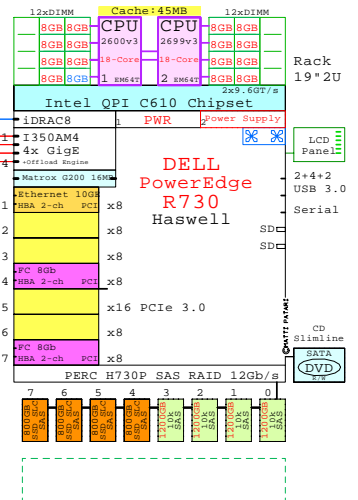

Example Configuration
x86-64

Intel Xeon E5-2699v3 x86-64
2300MHz 2P 18-Core IBM-x3550M5-A

Parts list for the 2P 2x18-Core IBM x3550 M5

Part Number	Qty	Description
DVD-SATA	1	DVD SATA Slimline
HDD-1200GB	4	Disk HDD 1200GB 2.5" SAS 10k hot-plug
I-E5-2699v3	1	Intel Xeon E5-2699-v3 18-Core 2.3GHz 45M
IB-3550M5-A	1	IBM x3550-M5 2P 18C E5-2699v3 45MB 8GB 1
MEM-8GB	15	Memory 1x 8GB DIMM
MEZ-10GbE	1	Ethernet 2x 10GbE Mezzanine
PCI-FC8	2	Fibre Channel 8Gb 2-ch PCI HBA
POWER-2	1	Additional power supply hot-plug
SSD-800GB	4	Disk SSD 800GB 2.5" SAS SLC hot-plug

4x Gigabit E Remote Manager

Intel Xeon E5-2699v3 x86-64
2300MHz 2P 18-Core **DELL-R730-A**

Intel Xeon E5-2680 x86-64
2700MHz 2P 8-Core **IBM-7914-L2x**

AMD Opteron 6172 x86-64
2100MHz 2P 12-Core **573088-421 EU**