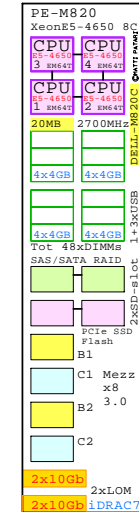

Dell Blades