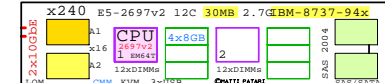

Welcome to GoldenEggs x86 Visual Configurations

<http://www.goldeneggs.fi>

A picture is worth of one thousand words.
It talks all languages.

x86-64 servers: **Dell** **IBM** **HP** **Fujitsu** **SUN** **Acer** **Lenovo** and **Cisco**

4x Gigabit E Remote Manager

Intel Xeon E5-2699v3 x86-64
2300MHz 2P 18-Core **DELL-R730-A**

Intel Xeon E5-2680 x86-64
2700MHz 2P 8-Core **IBM-7914-L2x**

AMD Opteron 6172 x86-64
2100MHz 2P 12-Core **573088-421 EU**

Dell Blades

Fujitsu

HP Blades

IBM Blades

Cisco Blades

Donate

GoTo PayPal at:
www.GoldenEggs.fi

This x86 site is open, vendor independent.
It is fully funded from my own pocket.
To keep this service running,
Your personal support is welcome.

Matti.Patari@Kolumbus.fi
Helsinki Finland

Older GoldenEggs sites:

<http://h18000.www1.hp.com/info/GECPQA/>

<http://www.openvms.org/pages.php?page=GoldenEggs>

GE-links to x86 COMPARE Pictures:

New <http://www.goldeneggs.fi/documents/GE-COMP-E52600V3-A.pdf>

<http://www.goldeneggs.fi/documents/GE-COMP-E74800V2-A.pdf>

<http://www.goldeneggs.fi/documents/GE-COMPARE-BLADE-A.pdf>

<http://www.goldeneggs.fi/documents/GE-INT-E5-MAP-A.pdf>

GE-link to GE 25 Year-Book

<http://www.goldeneggs.fi/documents/GE-25-YEAR-BOOK.pdf>

Follow GoldenEggs on Twitter:

@goldeneggsfi

GE-Welcome1

©2014 Matti Patari, All rights reserved.

GOLDEN EGGS Visuals™ Helsinki	14-Oct-2014	GE-Welcome1 Matti.Patari@Kolumbus.Fi

Welcome to Visual Configurations
GOLDEN EGGS Visuals, Helsinki

First rev 18-Apr-13