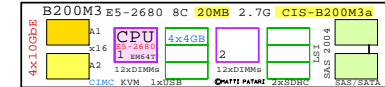

Cisco Blades

Donate

GoTo PayPal at:
www.GoldenEggs.fi

This x86 site is open, vendor independent.
It is fully funded from my own pocket.
To keep this service running,
Your personal support is welcome.

Matti.Patari@Kolumbus.fi
Helsinki Finland

Older GoldenEggs sites:

<http://h18000.www1.hp.com/info/GECPQA/>

<http://www.openvms.org/pages.php?page=GoldenEggs>

GE-links to x86 COMPARE Pictures:

New <http://www.goldeneggs.fi/documents/GE-COMP-E52600V3-A.pdf>

<http://www.goldeneggs.fi/documents/GE-COMP-E74800V2-A.pdf>

<http://www.goldeneggs.fi/documents/GE-COMPARE-BLADE-A.pdf>

<http://www.goldeneggs.fi/documents/GE-INT-E5-MAP-A.pdf>

GE-link to GE 25 Year-Book

<http://www.goldeneggs.fi/documents/GE-25-YEAR-BOOK.pdf>

Follow GoldenEggs on Twitter:

@goldeneggsfi

GE-Welcome1

©2014 Matti Patari, All rights reserved.

GOLDEN EGGS Visuals™ Helsinki	14-Oct-2014	GE-Welcome1 Matti.Patari@Kolumbus.Fi

Welcome to Visual Configurations
GOLDEN EGGS Visuals, Helsinki

First rev 18-Apr-13