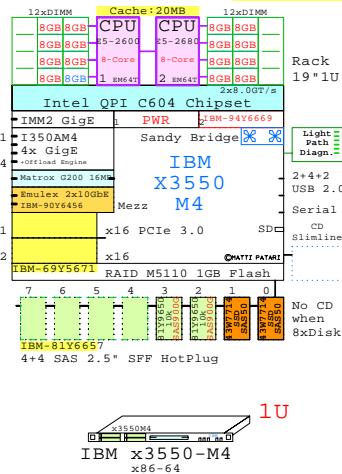

Example Configuration
x86-64

Intel Xeon E5-2699v3 x86-64
2300MHz 2P 18-Core IBM-x3550M5-A

Parts list for the 2P 2x18-Core IBM x3550 M5

Part Number	Qty	Description
DVD-SATA	1	DVD SATA Slimline
HDD-1200GB	4	Disk HDD 1200GB 2.5" SAS 10k hot-plug
I-E5-2699v3	1	Intel Xeon E5-2699-v3 18-Core 2.3GHz 45M
IB-3550M5-A	1	IBM x3550-M5 2P 18C E5-2699v3 45MB 8GB 1
MEM-8GB	15	Memory 1x 8GB DIMM
MEZ-10GbE	1	Ethernet 2x 10GbE Mezzanine
PCI-FC8	2	Fibre Channel 8Gb 2-ch PCI HBA
POWER-2	1	Additional power supply hot-plug
SSD-800GB	4	Disk SSD 800GB 2.5" SAS SLC hot-plug

4x Gigabit E Remote Manager

Intel Xeon E5-2699v3 x86-64
2300MHz 2P 18-Core **DELL-R730-A**

Intel Xeon E5-2680 x86-64
2700MHz 2P 8-Core **IBM-7914-L2x**

AMD Opteron 6172 x86-64
2100MHz 2P 12-Core **573088-421 EU**