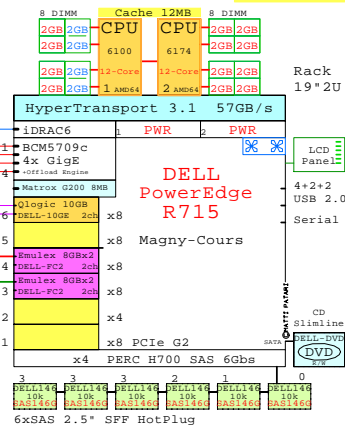

Welcome to GoldenEggs x86 Visual Configurations

<http://www.goldeneggs.fi>

A picture is worth of one thousand words.
It talks all Global languages.

x86-64 servers: **Dell** **IBM** **HP** **Fujitsu** **SUN** **Acer** **Lenovo** and **Cisco**

AMD Opteron 6174 x86-64

2200MHz 2P 12-Cor **DELL-R715-Axx**