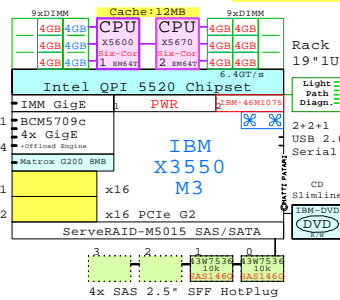

2x 8Gb Fibre Channel to external storage

Intel Xeon X5670 x86-64

2930MHz 2P-Six-C **IBM-7944-M2x**