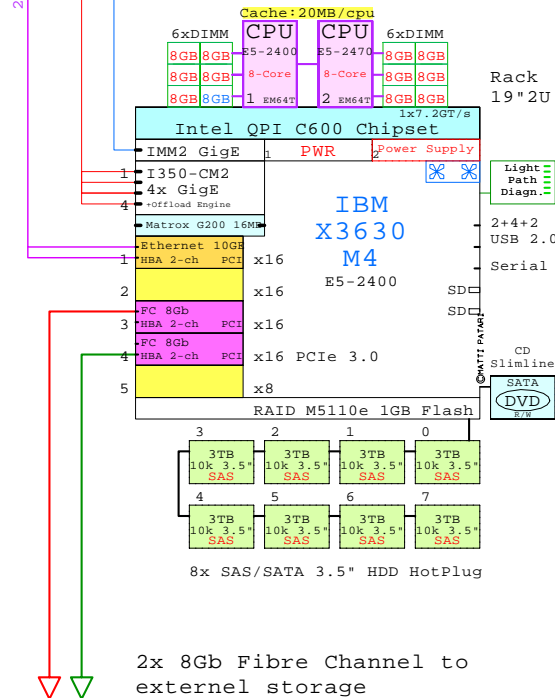

IBM x3630 M4
Xeon E5-2470

Internal Options:

- CPU** INT-E5-2470
E5-2470
8-Core
2nd Eight-Core
E5-2470 20MB
2300MHz 95W
- MEM-8GB**
8GB
DDR3-1333
1x DIMMs each
- MEM-16GB**
16GB
- MEM-32GB**
32GB
- POWER-2**
2nd Power 750W
- HDD-1TB**
1TB 10k SAS 3.5"
- HDD-2TB**
2TB 10k SAS 3.5"
- HDD-3TB**
3TB 10k SAS 3.5"
- DVD-SATA**
SATA CD-RW/DVD

- PCI-RAID**
RAID SAS
HBA 8-ch PCI
- PCI-1GbE**
Ethernet 1Gb
HBA 2-ch PCI
- PCI-10GbE**
Ethernet 10Gb
HBA 2-ch PCI
- PCI-FC8**
FC 8Gb
HBA 2-ch PCI
- PCI-INF40**
InfiniBand 40
HBA 1-ch PCI

Tip for detail printing:
- Zoom in area of interest
- Print, Print Current View

Example Configuration
x86-64

Intel Xeon E5-2470 x86-64
2300MHz 2P 8-Core IBM-x3630M4-A

2x 8Gb Fibre Channel to external storage

INT-E5-2470

2nd processor
2300MHz 95W
Cache 20MB
Eight-Core

IBM IMM2 RJ-45 1000
4x RJ-45 1000
Matrox G200 8MB
5x PCIe 3.0 slots

Power Supply
2nd Power
750W

SATA
DVD
RW

GE-link to this document: <http://www.goldeneggs.fi/documents/GE-IBM-X3630M4-A.pdf>

Parts list for the 2P Eight-Core IBM x3630 M4

Part Number	Qty	Description
DVD-SATA	1	DVD SATA Slimline
HDD-3TB	8	Disk HDD 3TB 3.5" SAS 10k hot-plug
IB-3630M4-A	1	IBM x3630-M4 2P 8C E5-2470-20MB 8GB 2U
INT-E5-2470	1	Intel Xeon E5-2470 8-Core 2.3GHz 20MB Pr
MEM-8GB	11	Memory 1x 8GB DIMM
PCI-10GbE	1	Ethernet 2x 10GbE PCI HBA
PCI-FC8	2	Fibre Channel 8Gb 2-ch PCI HBA
POWER-2	1	Additional power supply hot-plug