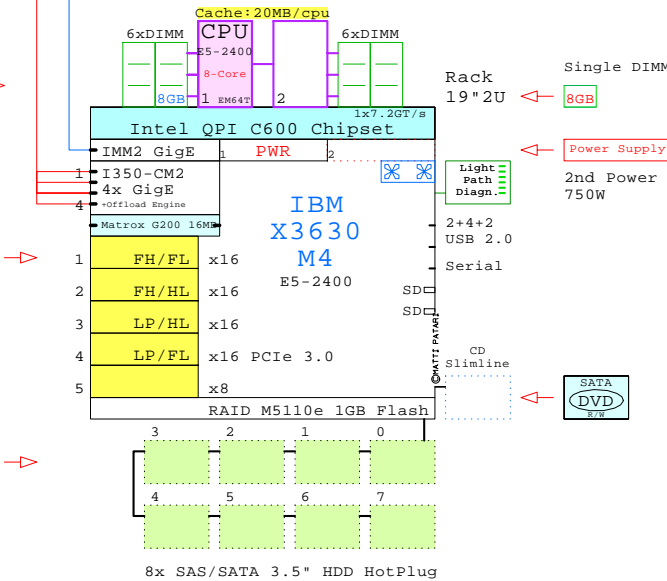

Example Configuration
x86-64

Intel Xeon E5-2470 x86-64
2300MHz 2P 8-Core IBM-x3630M4-A

2x 8Gb Fibre Channel to external storage

INT-E5-2470

2nd processor
2300MHz 95W
Cache 20MB
Eight-Core

IBM IMM2 RJ-45 1000
4x RJ-45 1000
Matrox G200 8MB
5x PCIe 3.0 slots

Ethernet 10Gb
HBA 2-ch PCI

FC 16Gb
HBA 2-ch PCI

1TB 10k 3.5" SAS
HDD

1TB-3TB

E5-2400
2700MHz Eight-Core

Max Memory
12x 32GB=
384GB

Intel Xeon E5-2470 x86-64
2300MHz 2P 8-Core IBM-x3630M4-AO System #

Single DIMM
8GB

Power Supply
2nd Power
750W

SATA
DVD
RW

GE-link to this document: <http://www.goldeneggs.fi/documents/GE-IBM-X3630M4-A.pdf>

Parts list for the 2P Eight-Core IBM x3630 M4

Part Number	Qty	Description
DVD-SATA	1	DVD SATA Slimline
HDD-3TB	8	Disk HDD 3TB 3.5" SAS 10k hot-plug
IB-3630M4-A	1	IBM x3630-M4 2P 8C E5-2470-20MB 8GB 2U
INT-E5-2470	1	Intel Xeon E5-2470 8-Core 2.3GHz 20MB Pr
MEM-8GB	11	Memory 1x 8GB DIMM
PCI-10GbE	1	Ethernet 2x 10GbE PCI HBA
PCI-FC8	2	Fibre Channel 8Gb 2-ch PCI HBA
POWER-2	1	Additional power supply hot-plug