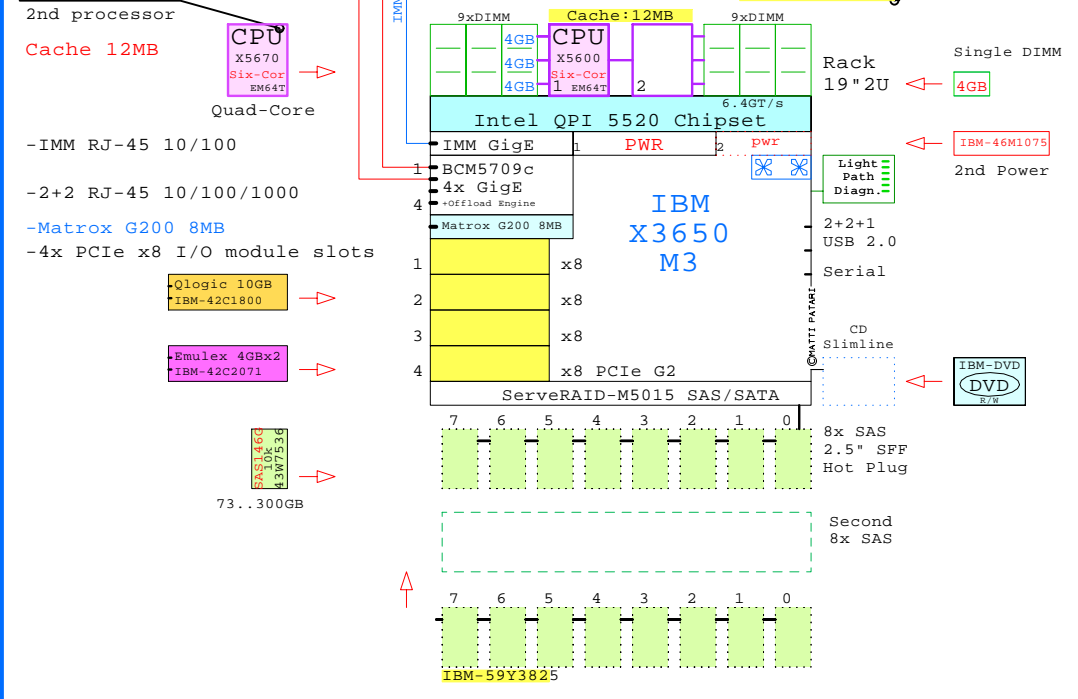

Westmere EP
2930MHz Six-Core

Intel Xeon X5670 x86-64
2930MHz 2P-Six-C IBM-7945-M2x

MS Windows Server 2003 and 2008
LINUX: Red Hat, SuSE
VMware Virtualization Software

Golden Eggs Home:
<http://www.goldeneggs.fi>

© 2010 Matti Patari, All rights reserved.

GOLDEN EGGS Visuals™ Helsinki	23-Mar-2010	GE-IBM-X3650M3-A Matti.Patari@ Goldeneggs.Fi

IBM x3650 M3 Intel 5600 2P/2U

IBM System x3650M3 X5670 2930MHz
GOLDEN EGGS Visuals, Helsinki