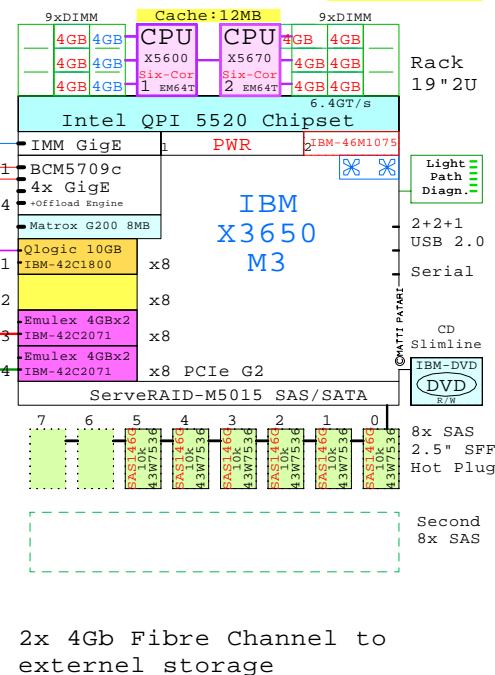

IBM x3650 M3
Xeon 5600

Internal Options:

- IBM-59Y4025
CPU X5670 Six-Cor EM64T
2nd Six-Core X5670
2930MHz 12MB
- IBM-49Y1435
4GB DDR3-SDRAM
1x DIMMs each
- IBM-49Y1436
8GB
- IBM-46M1075
2nd Power
- IBM-43W7536
146GB 10k SAS 2.5"
- IBM-43W7670
300GB 10k SAS 2.5"
- IBM-42D0707
500GB 7.2k SAS 2.5"
- IBM-46M0901
SATA CD-RW/DVD
- IBM-43W8480
DDS Gen5 SATA Tape
- IBM-42C1800
Qlogic 10Gb CNA HBA
- IBM-42C2071
Emulex FC 4Gb 2-ch
- IBM-39Y7917
Need 2x
39Y7917 PowerCord EU

Example Configuration
x86-64

Intel Xeon X5670 x86-64
2930MHz 2P-Six-C IBM-7945-M2x

Tip for detail printing:
- Zoom in area of interest
- Print, Print Current View

Parts list for the 2P Six-Core IBM x3650 M3 system above

Part Number	Qty	Description
1	1	IB-7945-M2x 1 IBM x3650-M3 2P 6C X5670-12MB 12GB 2U
1.1	1	IBM-42C1800 1 IBM Qlogic 10Gb CNA server adapter
1.2	2	IBM-42C2071 2 IBM Emulex FC 4Gb 2-ch PCIe HBA
1.3	6	IBM-43W7536 6 IBM 146GB SAS 10000r hot-plug disk 2.5"
1.4	1	IBM-46M0901 1 IBM CD-RW/DVD-ROM Option kit, slimline
1.5	1	IBM-46M1075 1 IBM x3650-M2 M3 second power supply
1.6	9	IBM-49Y1435 9 IBM 4GB PC3-10600 DDR3 1x4GB
1.7	1	IBM-59Y4025 1 Xeon 6C X5670-12MB 2.93GHz for x3650M3