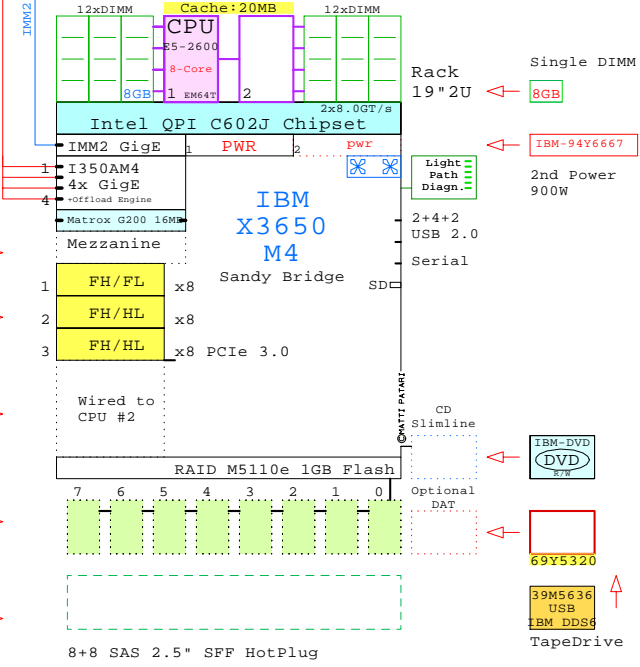

Sandy Bridge
2700MHz Eight-Core

Max Memory
24x 32GB=
768GB

Intel Xeon E5-2680 x86-64
2700MHz 2P 8-Core IBM-7915-L2x

MS Windows Server 2008
LINUX: Red Hat, SuSE
VMware Virtualization Software

Golden Eggs Home:
<http://www.goldeneggs.fi>

© 2012 Matti Patari, All rights reserved.

GOLDEN EGGS Visuals™ Helsinki	15-Mar-2012	GE-IBM-X3650M4-A
Matti.Patari@Kolumbus.fi		

IBM System x3650M4 E5-2680 2700MH
GOLDEN EGGS Visuals, Helsinki

IBM x3650 M4 Intel E5-2680 2P/2U