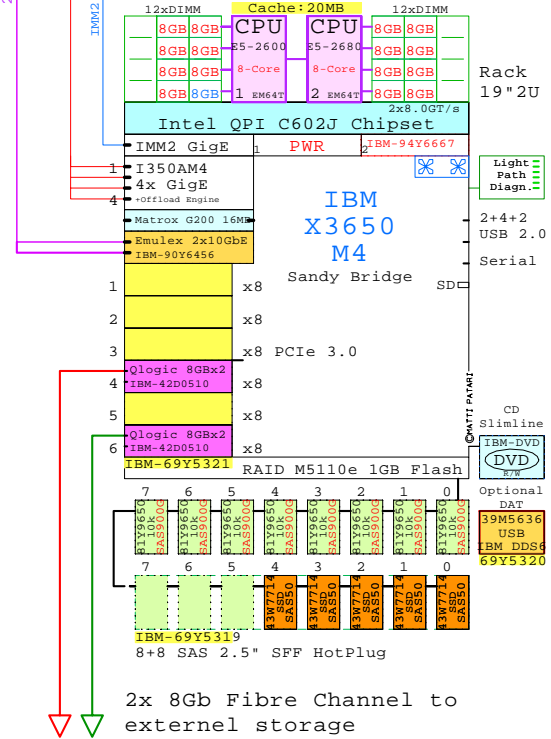

IBM x3650 M4  
Xeon E5-2680

Internal Options:

- CPU** IBM-69Y5331  
E5-2680  
2nd Eight-Core  
E5-2680 20MB  
2700MHz 130W
- 8GB** IBM-90Y3109  
DDR3-1333  
1x DIMMs each
- 16G** IBM-49Y1563
- 32G** IBM-90Y3105
- IBM-94Y6667**  
2nd Power 900W
- IBM-81Y9670**  
300GB 10k SAS 2.5"
- IBM-90Y8872**  
600GB 10k SAS 2.5"
- IBM-81Y9650**  
900GB 10k SAS 2.5"
- IBM-43W7714**  
50GB SSD SAS 2.5"

- IBM-46M0901**  
SATA CD-RW/DVD
- IBM-69Y5320**  
IBM-43W8480  
DDS Gen5 SATA Tape

- IBM-90Y6456**  
Emulex 2x10GbE  
Mezzanine
- IBM-42D0510**  
Qlogic 8Gb 2-ch  
HBA

Tip for detail printing:  
- Zoom in area of interest  
- Print, Print Current View

Example Configuration  
x86-64

Intel Xeon E5-2680 x86-64  
2700MHz 2P 8-Core IBM-7915-L2x

2x 8Gb Fibre Channel to  
external storage

Parts list for the 2P Eight-Core IBM x3650 M4

Part Number	Qty	Description
IBM-7915-L2x	1	IBM x3650-M4 2P 8C E5-2680-20MB 8GB 2U
IBM-39M5636	1	IBM DDS Gen 6 USB Tape Drive
IBM-42D0510	2	IBM Qlogic FC 8Gb 2-ch PCIe HBA
IBM-43W7714	5	IBM 50GB SAS SSD hot-plug disk 2.5"
IBM-46M0901	1	IBM CD-RW/DVD-ROM Option kit, slimline
IBM-69Y5319	1	IBM x3650-M4 +8HDD Disk enablement kit
IBM-69Y5320	1	IBM x3650-M4 Tape Enablement kit
IBM-69Y5321	1	IBM x3650-M4 PCIe 3.0 3x x8 Riser Card
IBM-69Y5331	1	IBM Xeon E5-2680 8-Core 2.7GHz 20MB Proc
IBM-81Y9650	8	IBM 900GB SAS 10k 6Gbps hotP 2.5" disk
IBM-90Y3109	15	IBM 8GB DDR3-1600 LP RDIMM 1x8GB
IBM-90Y6456	1	IBM x3650-M4 Emulex 2x 10GbE Mezz
IBM-94Y6667	1	IBM x3650-M4 900W second power supply