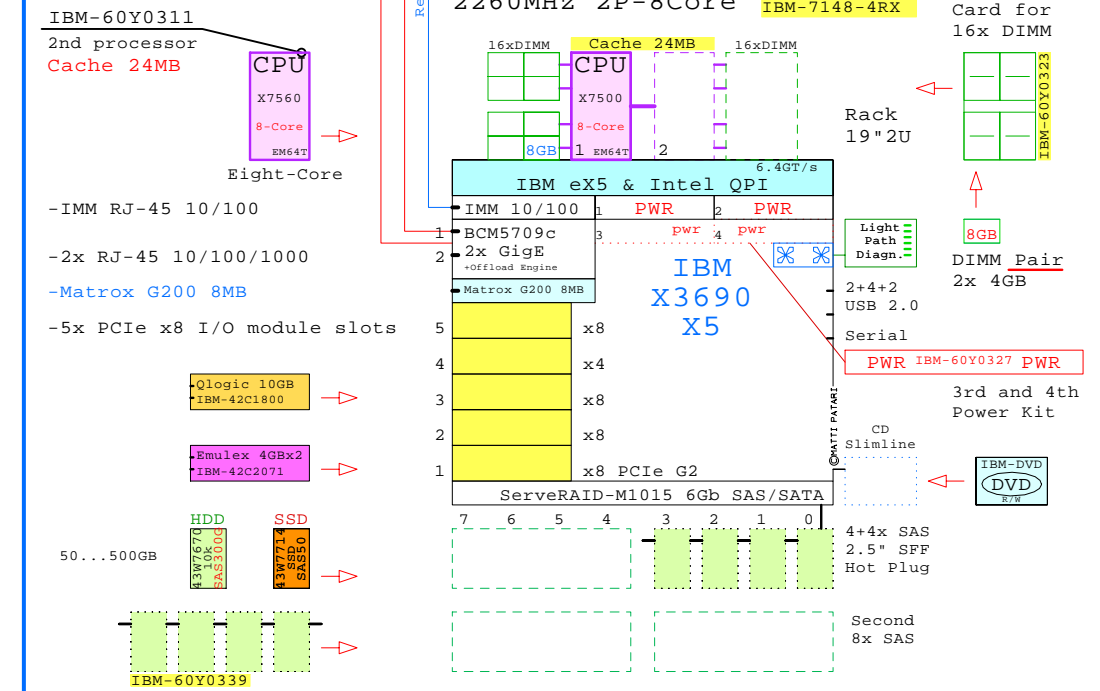

MS Windows Server 2003 and 2008
LINUX: Red Hat, SuSE
VMware Virtualization Software

Tip for detail printing:
- Zoom in area of interest
- Print, Print Current View

Golden Eggs Home:
<http://www.goldeneggs.fi>

© 2010 Matti Patari, All rights reserved.

GOLDEN EGGS Visuals™ Helsinki	04-Aug-2010	GE-IBM-X3690X5-A
		Matti.Patari@Goldeneggs.Fi

IBM System x3690-X5 X7560 2260MHz
GOLDEN EGGS Visuals, Helsinki