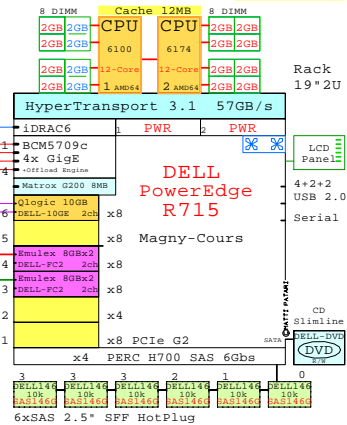

Welcome to GoldenEggs Visual Configurations

<http://www.goldeneggs.fi>

A picture is worth of one thousand words.
It talks all Global languages.

x86-64 servers: **Dell** **IBM** **HP** **Fujitsu** **SUN** **Acer** **Lenovo** and **Cisco**

AMD Opteron 6174 x86-64

2200MHz 2P 12-Cor **DELL-R715-Axx**