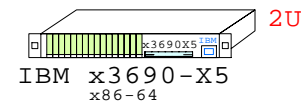

MS Windows Server 2003 and 2008
LINUX: Red Hat, SuSE
VMware Virtualization Software

Tip for detail printing:
- Zoom in area of interest
- Print, Print Current View

Golden Eggs Home:
<http://www.goldeneggs.fi>

© 2010 Matti Patari, All rights reserved.

GOLDEN EGGS Visuals™ Helsinki	10-Jun-2011	GE-IBM-X3690X5-A 2
		Matti.Patari@Kolumbus.Fi

IBM System x3690-X5 E7-2870 2400M
GOLDEN EGGS Visuals, Helsinki