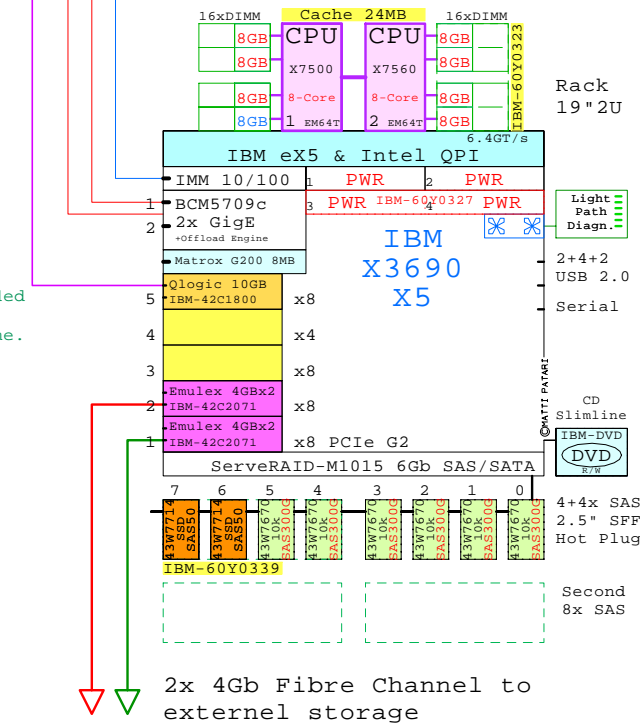

IBM x3690-X5
Xeon 7500

Internal Options:

- CPU IBM-60Y0311
  X7560
  8-Core
  EM64T
  2nd 8-Core X7560
  2260MHz 24MB
- IBM-60Y0323
  MemoryCard
  for 16xDIMM
  Memory must be added
  in DIMM pairs,
  Two DIMMs at a time.
- 2x IBM-46C7448
  Pair of
  DDR3-SDRAM
  2x 4GB
- 2x IBM-46C7482
  2x 8GB
- IBM-60Y0327
  One kit, 3rd and 4th PowerSupplies
- IBM-43W7536
  146GB 10k SAS 2.5"
- IBM-43W7670
  300GB 10k SAS 2.5"
- IBM-42D0707
  500GB 7.2k SAS 2.5"
- IBM-43W7714
  50GB SSD SAS 2.5"
- IBM-46M0902
  SATA CD-RW/DVD
- IBM-49Y4200
  Emulex 10GbE 2-ch
- IBM-42C1800
  Qlogic 10Gb CNA HBA
- IBM-42C2071
  Emulex FC 4Gb 2-ch
- IBM-42D0510
  Qlogic FC 8Gb 2-ch

Example Configuration
x86-64

Intel Xeon X7560 x86-64
2260MHz 2P-8Core IBM-7148-4RX

2x 4Gb Fibre Channel to
external storage

Parts list for the 2P Eight-Core IBM x3690-X5 system above

Part Number	Qty	Description
1	1	IB-7148-4RX 1 IBM x3690 X5 2P 8-C X7560 24MB 8GB 2U
1.1	1	IBM-42C1800 1 IBM Qlogic 10Gb CNA server adapter
1.2	2	IBM-42C2071 2 IBM Emulex FC 4Gb 2-ch PCIe HBA
1.3	4	IBM-43W7670 4 IBM 300GB SAS 10000r hot-plug disk 2.5"
1.4	3	IBM-46C7448 3 IBM 8GB 2x4GB DDR3 RDIMM x3850X5
1.5	1	IBM-46M0902 1 IBM CD-RW/DVD-ROM Option kit, slimline
1.6	1	IBM-60Y0311 1 IBM Xeon X7560 x3690 8-Core 2.26GHz 24MB
1.7	1	IBM-60Y0323 1 IBM x3690-X5 Mem.Expander 16xDIMM
1.7.1	4	IBM-46C7448 4 IBM 8GB 2x4GB DDR3 RDIMM x3850X5
1.8	1	IBM-60Y0327 1 IBM x3690-X5 3+4 power supply,two
1.9	1	IBM-60Y0339 1 IBM x3690-X5 4x2.5" SAS HDD Enclosure
1.9.1	2	IBM-43W7670 2 IBM 300GB SAS 10000r hot-plug disk 2.5"
1.9.2	2	IBM-43W7714 2 IBM 50GB SAS SSD hot-plug disk 2.5"

IBM x3690-X5 Intel 7500 2P/2U

Nehalem-EX

2260MHz Eight-Core

Intel Xeon X7560 x86-64
2260MHz 2P-8Core IBM-7148-4RX