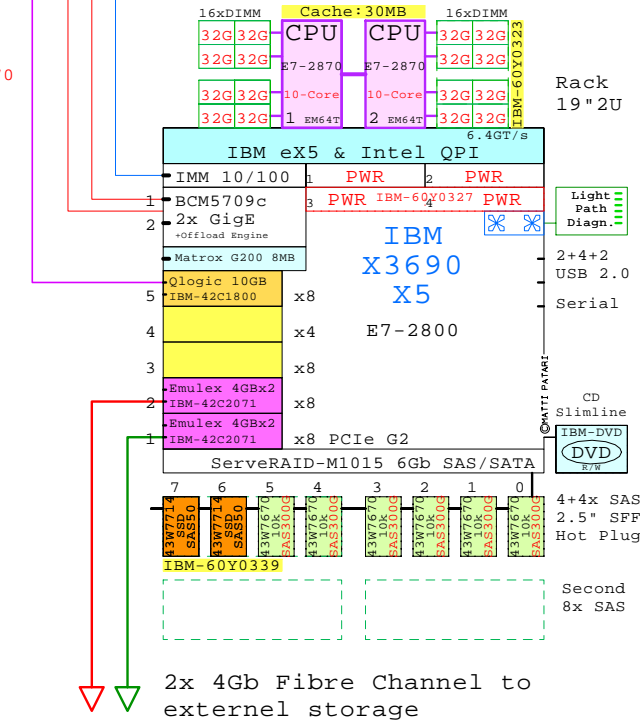

IBM x3690-X5  
Xeon E7-2800

Internal Options:

-  CPU IBM-88Y5663  
E7-2870  
10-Core  
EM64T  
2nd 10-Core E7-2870  
2400MHz 30MB
-  MemoryCard for 16xDIMM IBM-60Y0323
-  2x IBM-46C7448  
Pair of DDR3-SDRAM  
2x 4GB
-  2x IBM-46C7482  
2x 8GB
-  2x IBM-46C7483  
2x 16GB
-  IBM-60Y0327  
One kit, 3rd and 4th PowerSupplies
-  IBM-43W7536  
146GB 10k SAS 2.5"
-  IBM-43W7670  
300GB 10k SAS 2.5"
-  IBM-42D0707  
500GB 7.2k SAS 2.5"
-  IBM-43W7714  
50GB SSD SAS 2.5"
-  IBM-46M0902  
SATA CD-RW/DVD
-  IBM-49Y4200  
Emulex 10GbE 2-ch
-  IBM-42C1800  
Qlogic 10Gb CNA HBA
-  IBM-42C2071  
Emulex FC 4Gb 2-ch
-  IBM-42D0510  
Qlogic FC 8Gb 2-ch

Example Configuration  
x86-64

Intel Xeon E7-2870 x86-64  
2400MHz 2P-10Core IBM-7147-A7U

Parts list for the 2P Ten-Core IBM x3690-X5 system above

Part Number	Qty	Description
1	1	IB-7147-A7U 1 IBM x3690 X5 2P 10-C E7-2870 30MB 0GB 2U
1.1	1	IBM-42C1800 1 IBM Qlogic 10Gb CNA server adapter
1.2	2	IBM-42C2071 2 IBM Emulex FC 4Gb 2-ch PCIe HBA
1.3	4	IBM-43W7670 4 IBM 300GB SAS 10000r hot-plug disk 2.5"
1.4	8	IBM-46C7483 8 IBM 32GB 2x16GB DDR3 RDIMM x3850X5
1.5	1	IBM-46M0902 1 IBM CD-RW/DVD-ROM Option kit, slimline
1.6	1	IBM-60Y0323 1 IBM x3690-X5 Mem.Expander 16xDIMM
1.6.1	8	IBM-46C7483 8 IBM 32GB 2x16GB DDR3 RDIMM x3850X5
1.7	1	IBM-60Y0327 1 IBM x3690-X5 3+4 power supply, two
1.8	1	IBM-60Y0339 1 IBM x3690-X5 4x2.5" SAS HDD Enclosure
1.8.1	2	IBM-43W7670 2 IBM 300GB SAS 10000r hot-plug disk 2.5"
1.8.2	2	IBM-43W7714 2 IBM 50GB SAS SSD hot-plug disk 2.5"
1.9	1	IBM-88Y5663 1 IBM Xeon E7-2870 10-Core 2.4GHz 30MB Pro