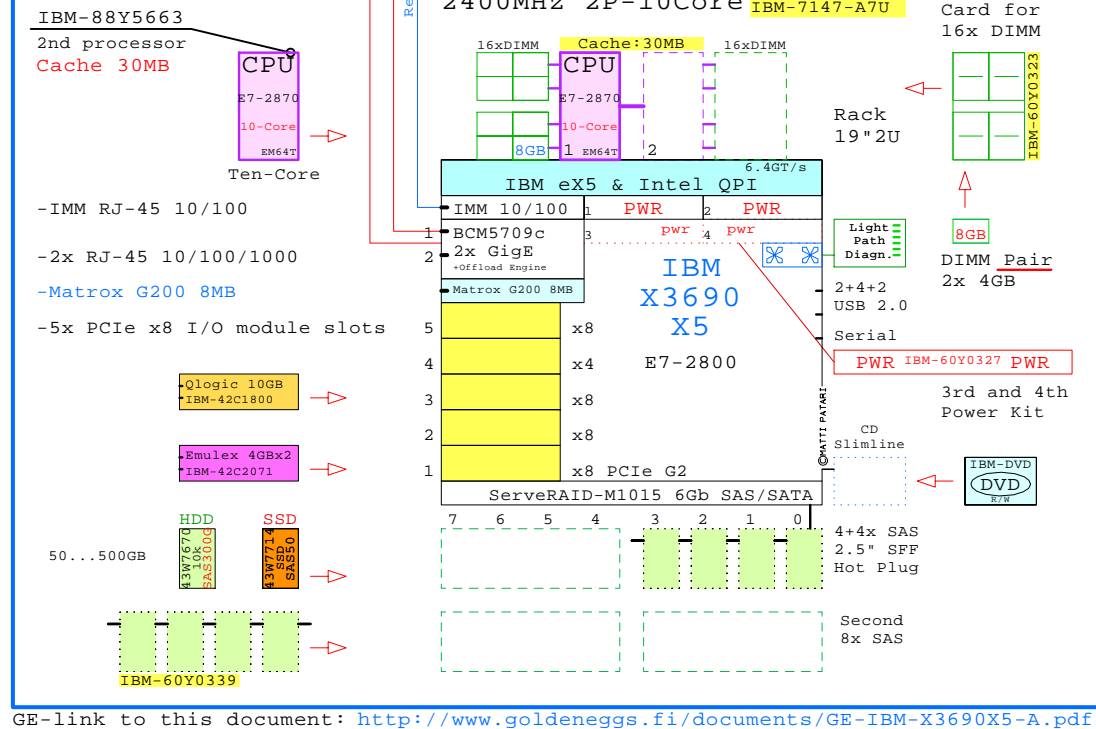

IBM x3690-X5 Intel E7-2800 2P/2U

E7-2800
2400MHz Ten-Core

Intel Xeon E7-2870 x86-64
2400MHz 2P-10Core IBM-7147-A7U