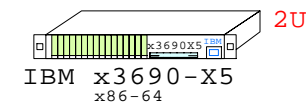

MS Windows Server 2003 and 2008
LINUX: Red Hat, SuSE
VMware Virtualization Software

Tip for detail printing:
- Zoom in area of interest
- Print, Print Current View

Golden Eggs Home:
<http://www.goldeneggs.fi>

© 2010 Matti Patari, All rights reserved.

GOLDEN EGGS Visuals™ Helsinki	04-Aug-2010	GE-IBM-X3690X5-A
		Matti.Patari@Goldeneggs.Fi

IBM System x3690-X5 X7560 2260MHz
GOLDEN EGGS Visuals, Helsinki