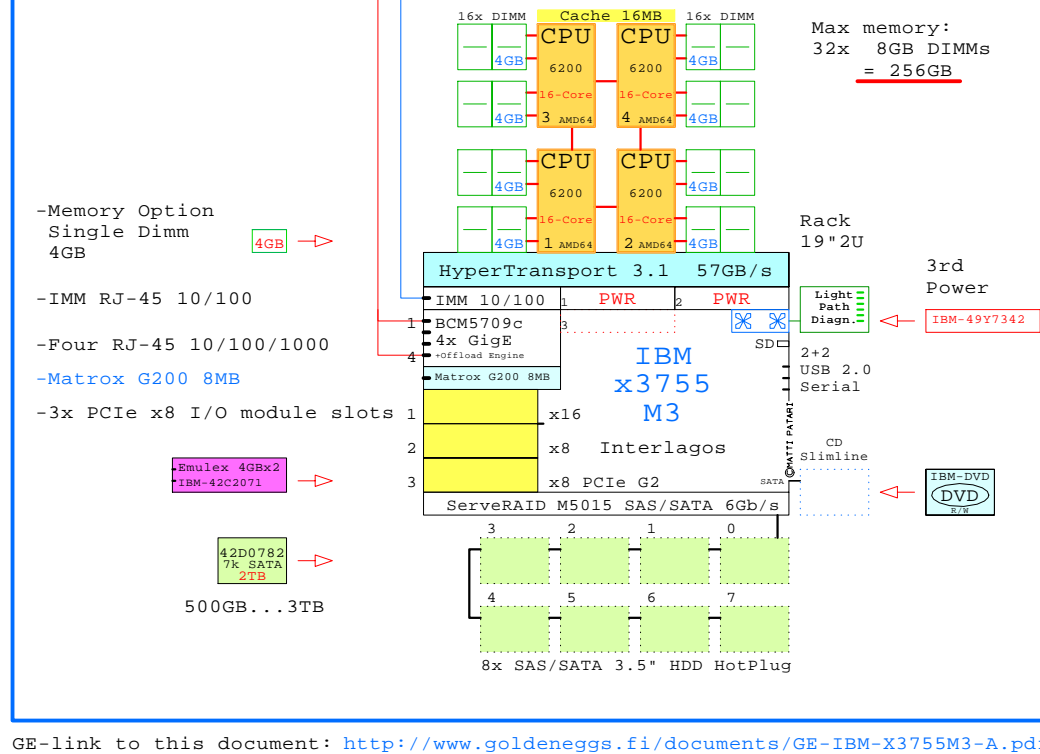

Interlagos
2600MHz Sixteen-Core

AMD Opteron 6282SE x86-64 System #
2600MHz 4P 16-Cor **IBM-7164-A2U**

MS Windows Server 2003 and 2008
LINUX: Red Hat, SuSE
VMware Virtualization Software

Golden Eggs Home:
<http://www.goldeneggs.fi>

© 2011 Matti Patari, All rights reserved.

GOLDEN EGGS Visuals™ Helsinki	19-Jan-2012	GE-IBM-X3755M3-A Matti.Patari@Kolumbus.Fi

IBM System x3755-M3 AMD 6282SE
GOLDEN EGGS Visuals, Helsinki

IBM x3755-M3 AMD Sixteen-Core 6282SE 4P/2U