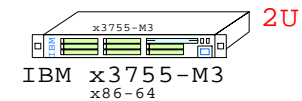

MS Windows Server 2003 and 2008
LINUX: Red Hat, SuSE
VMware Virtualization Software

Golden Eggs Home:
<http://www.goldeneggs.fi>

© 2011 Matti Patari, All rights reserved.

GOLDEN EGGS Visuals™ Helsinki	19-Jun-2011	GE-IBM-X3755M3-A Matti.Patari@Kolumbus.Fi

IBM System x3755-M3 AMD 6172 2.1G
GOLDEN EGGS Visuals, Helsinki

IBM x3755-M3 AMD Twelve-Core 6172 4P/2U