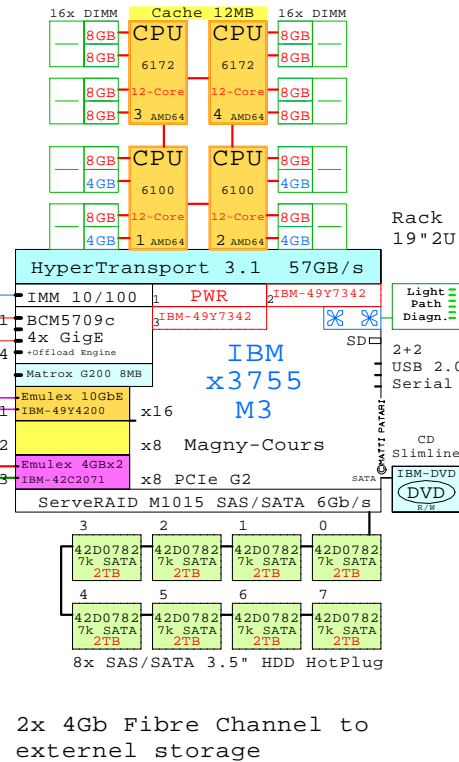

IBM x3755-M3 AMD Sixteen-Core 6282SE 4P/2U

IBM x3755-M3
AMD Opteron

Internal Options:

-  CPU IBM-49Y7354
6172 3-4 12-Core 6172 2100MHz 12MB
AMD64
 -  4GB IBM-49Y1435
DDR3-SDRAM
1xRDIMMs each
 -  8GB IBM-49Y1436
1x8GB
 -  IBM-49Y7342
2nd,3rd Power
 -  IBM-39M4530
500GB 7.2k SATA 3.5"
 -  IBM-43W7576
750GB 7.2k SATA 3.5"
 -  IBM-43W7626
1TB 7.2k SATA 3.5"
 -  IBM-42D0782
2TB 7.2k SATA 3.5"
 -  IBM-46M0902
SATA CD-RW/DVD
 -  IBM-49Y4200
Emulex 10GbE 2-ch
 -  IBM-42C1800
Qlogic 10Gb CNA HBA
 -  IBM-42C2071
Emulex FC 4Gb 2-ch
 -  IBM-42D0510
Qlogic FC 8Gb 2-ch
- Tip for detail printing:
- Zoom in area of interest
- Print, Print Current View

2x 10-Gigabit

4x Gigabit E Remote Manager

Example Configuration
x86-64

AMD Opteron 6172 x86-64
2100MHz 4P 12-Cor **IBM-7164-62U**

Parts list for the 4P Twelve-Core IBM x3755-M3

Part Number	Qty	Description
1	1	IBM x3755-M3 4P 12C 6172 2.1GH 16GB AMD6
1.1	1	IBM-42C2071 1 IBM Emulex FC 4Gb 2-ch PCIe HBA
1.2	8	IBM-42D0782 8 IBM 2TB 7.2k 3.5" SATA HotPlug HDD
1.3	1	IBM-46M0902 1 IBM CD-RW/DVD-ROM Option kit, slimline
1.4	12	IBM-49Y1436 12 IBM 8GB PC3-10600 DDR3 1x8GB
1.5	1	IBM-49Y4200 1 IBM Emulex 10GbE Dual-Port adapter
1.6	2	IBM-49Y7342 2 IBM x3755M3 2nd power supply,one
1.7	2	IBM-49Y7354 2 IBM AMD 12C Opt. 6172-12MB 2100MHz x3755