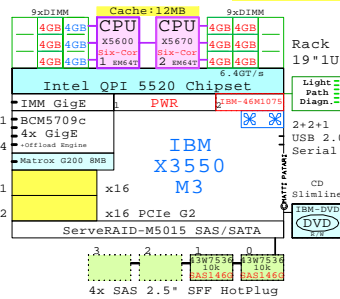

2x 8Gb Fibre Channel to external storage

Intel Xeon X5670 x86-64

2930MHz 2P-Six-C **IBM-7944-M2x**