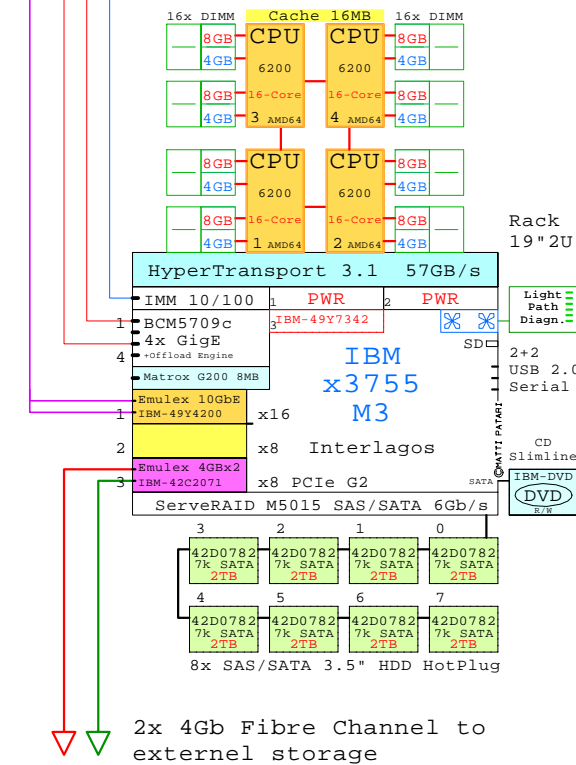

IBM x3755-M3
AMD Opteron

Internal Options:

- 4GB → IBM-49Y1435
DDR3-SDRAM
1xRDIMMs each
- 8GB → IBM-49Y1436
1x8GB
- IBM-49Y7342
3rd Power
- IBM-39M4530
500GB 7.2k SATA 3.5"
- 39M4530
7k SATA
500GB
- IBM-43W7576
750GB 7.2k SATA 3.5"
- 43W7576
7k SATA
750GB
- IBM-43W7626
1TB 7.2k SATA 3.5"
- 43W7626
7k SATA
1TB
- IBM-42D0782
2TB 7.2k SATA 3.5"
- 42D0782
7k SATA
2TB
- IBM-46M0902
SATA CD-RW/DVD
- IBM-DVD
R/W
- IBM-49Y4200
Emulex 10GbE 2-ch
- Emulex 10GbE
IBM-49Y4200
- IBM-42C1800
Qlogic 10Gb CNA HBA
- Qlogic 10Gb
IBM-42C1800
- IBM-42C2071
Emulex FC 4Gb 2-ch
- Emulex 4GbX2
IBM-42C2071
- IBM-42D0510
Qlogic FC 8Gb 2-ch
- Qlogic 8GbX2
IBM-42D0510

Tip for detail printing:
- Zoom in area of interest
- Print, Print Current View

Example Configuration
x86-64

AMD Opteron 6282SE x86-64
2600MHz 4P 16-Cor **IBM-7164-A2U**

Parts list for the 4P Sixteen-Core IBM x3755-M3

Part Number	Qty	Description
1	1	IBM-7164-A2U 1 IBM x3755-M3 4P 16C 6282SE 2.6GH 32GB AM
1.1	1	IBM-42C2071 1 IBM Emulex FC 4Gb 2-ch PCIe HBA
1.2	8	IBM-42D0782 8 IBM 2TB 7.2k 3.5" SATA HotPlug HDD
1.3	1	IBM-46M0902 1 IBM CD-RW/DVD-ROM Option kit, slimline
1.4	8	IBM-49Y1436 8 IBM 8GB PC3-10600 DDR3 1x8GB
1.5	1	IBM-49Y4200 1 IBM Emulex 10GbE Dual-Port adapter
1.6	1	IBM-49Y7342 1 IBM x3755M3 2nd power supply,one