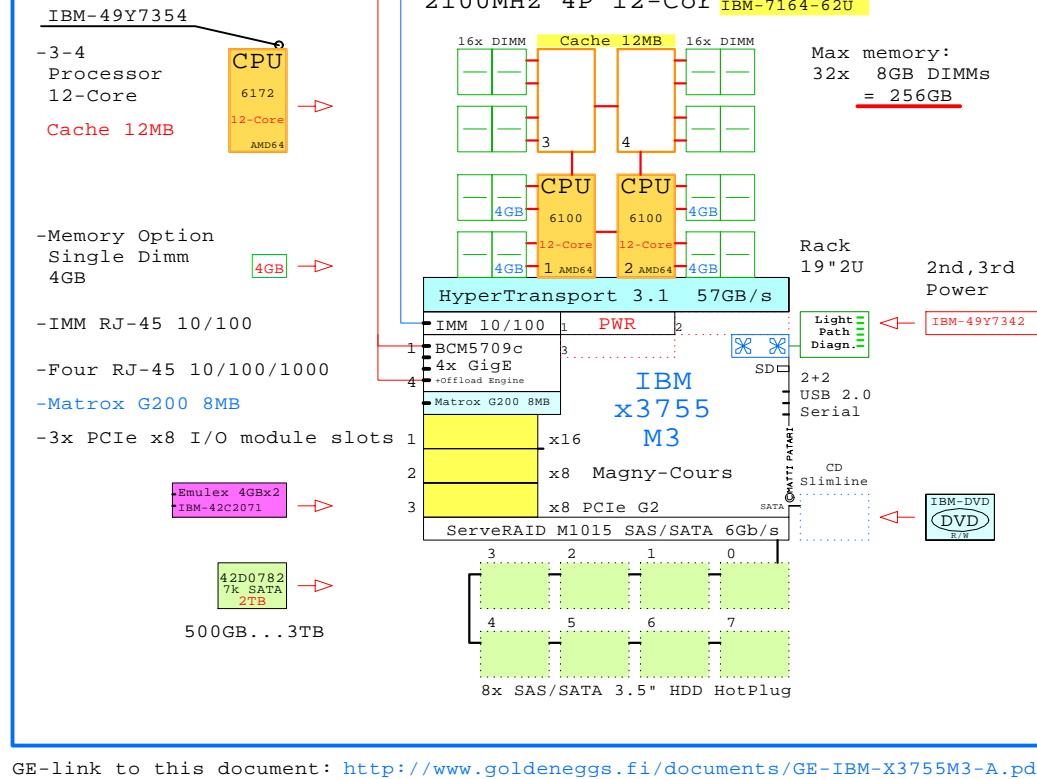

Magny-Cours
2100MHz Twelve-Core

AMD Opteron 6172 x86-64
2100MHz 4P 12-Cor **IBM-7164-62U** System #

GE-link to this document: <http://www.goldeneggs.fi/documents/GE-IBM-X3755M3-A.pdf>

MS Windows Server 2003 and 2008
LINUX: Red Hat, SuSE
VMware Virtualization Software

Golden Eggs Home:
<http://www.goldeneggs.fi>

© 2011 Matti Patari, All rights reserved.

GOLDEN EGGS Visuals™ Helsinki	19-Jun-2011	GE-IBM-X3755M3-A Matti.Patari@Kolumbus.Fi

IBM System x3755-M3 AMD 6172 2.1G
GOLDEN EGGS Visuals, Helsinki

IBM x3755-M3 AMD Twelve-Core 6172 4P/2U