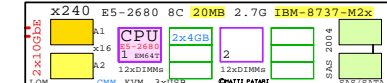

Welcome to GoldenEggs x86 Visual Configurations

<http://www.goldeneggs.fi>

A picture is worth of one thousand words.
It talks all Global languages.

x86-64 servers: **Dell** **IBM** **HP** **Fujitsu** **SUN** **Acer** **Lenovo** and **Cisco**

4x Gigabit E
iDRAC7 Remote Manager

Intel Xeon E5-2680 x86-64
2700MHz 2P 8-Core **DELL-R720-A**

Intel Xeon E5-2680 x86-64
2700MHz 2P 8-Core **IBM-7914-L2x**

AMD Opteron 6172 x86-64
2100MHz 2P 12-Core **S73088-421 EU**

Dell Blades

Fujitsu

HP Blades

IBM Blades

Cisco Blades

Donate

PayPal at:
www.GoldenEggs.fi

This x86 site is open, vendor independent.
It is fully funded from my own pocket.
To keep this service running,
Your personal support is welcome.

Matti.Patari@Kolumbus.fi
Helsinki Finland

Older GoldenEggs sites:

<http://h18000.www1.hp.com/info/GECPQA/>

<http://www.openvms.org/pages.php?page=GoldenEggs>

[GE-links to x86 COMPARE Pictures:](#)

New <http://www.goldeneggs.fi/documents/GE-COMPARE-BLADE-A.pdf>

<http://www.goldeneggs.fi/documents/GE-INT-E5-MAP-A.pdf>

<http://www.goldeneggs.fi/documents/GE-COMP-E52400-A.pdf>

<http://www.goldeneggs.fi/documents/GE-COMP-E52600-A.pdf>

<http://www.goldeneggs.fi/documents/GE-COMP-E54600-A.pdf>

New <http://www.goldeneggs.fi/documents/GE-COMP-E74800V2-A.pdf>

[GE-link to GE 25 Year-Book](#)

New <http://www.goldeneggs.fi/documents/GE-25-YEAR-BOOK.pdf>

[Follow GoldenEggs on Twitter:](#)

@goldeneggsfi

GE-Welcome1

©2014 Matti Patari, All rights reserved.

GOLDEN EGGS Visuals™ Helsinki	21-Mar-2014	GE-Welcome1 Matti.Patari@Kolumbus.Fi

Welcome to Visual Configurations
GOLDEN EGGS Visuals, Helsinki