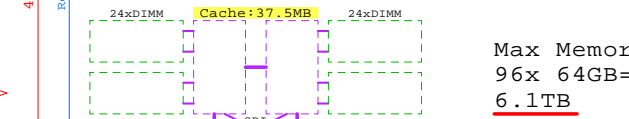

Max Memory
96x 64GB=
6.1TB

12+12 DIMM

- 48x DIMM Pairs
- IBM IMM2 RJ-45 10/100
- Network Controllers

1 IX540-ML2
2x 10GbE

Matrox G200 256MB

9x PCIe 3.0 slots

Storage SAS RAID based 2.5" HotPlug
HDD and SSD, 300GB...900GB

SSD HDD

GE-link to this document: <http://www.goldeneggs.fi/documents/GE-IBM-X3850X6-A.pdf>

Parts list for 4P 15-Core 1.5TB IBM x3850X6

Part Number	Qty	Description
HDD-900GB	5	Disk HDD 900GB 2.5" SAS 10k hot-plug
IB-X3850X6-	1	IBM x3850 X6 2P 15-C E7-4880v2 37.5MB 25
IBM-2M16GB	40	IBM 2x16GB x3850-X6 DIMM Memory pair
IBM-E74880v	1	IBM Xeon 2x E7-4880v2 15-Core 2.5GHz 37M
PCI-1GbE	1	Ethernet 2x 1GbE PCI HBA
PCI-FC8	2	Fibre Channel 8Gb 2-ch PCI HBA
SSD-200GB	3	Disk SSD 200GB 2.5" SAS SLC hot-plug