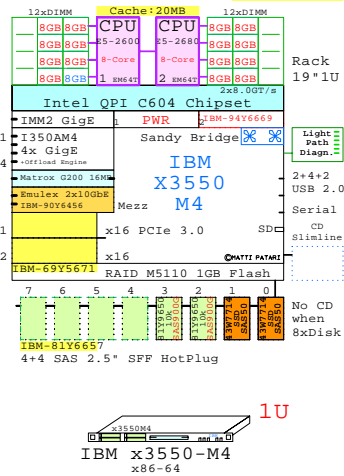

Intel Xeon E5-2680 x86-64
2700MHz 2P 8-Core **IBM-7914-L2x**