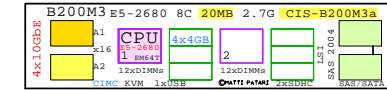

Cisco Blades

Donate

PayPal at:
www.GoldenEggs.fi

This x86 site is open, vendor independent.
It is fully funded from my own pocket.
To keep this service running,
Your personal support is welcome.

Matti.Patari@Kolumbus.fi
Helsinki Finland

Older GoldenEggs sites:

<http://h18000.www1.hp.com/info/GECPQA/>

<http://www.openvms.org/pages.php?page=GoldenEggs>

[GE-links to x86 COMPARE Pictures:](#)

New <http://www.goldeneggs.fi/documents/GE-COMPARE-BLADE-A.pdf>

<http://www.goldeneggs.fi/documents/GE-INT-E5-MAP-A.pdf>

<http://www.goldeneggs.fi/documents/GE-COMP-E52400-A.pdf>

<http://www.goldeneggs.fi/documents/GE-COMP-E52600-A.pdf>

<http://www.goldeneggs.fi/documents/GE-COMP-E54600-A.pdf>

New <http://www.goldeneggs.fi/documents/GE-COMP-E74800V2-A.pdf>

[GE-link to GE 25 Year-Book](#)

New <http://www.goldeneggs.fi/documents/GE-25-YEAR-BOOK.pdf>

[Follow GoldenEggs on Twitter:](#)

@goldeneggsfi

GE-Welcome1

©2014 Matti Patari, All rights reserved.

GOLDEN EGGS Visuals™ Helsinki	21-Mar-2014	GE-Welcome1 Matti.Patari@Kolumbus.Fi

Welcome to Visual Configurations
GOLDEN EGGS Visuals, Helsinki