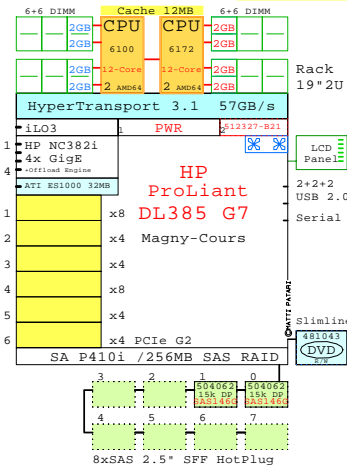

AMD Opteron 6172 x86-64
2100MHz 2P 12-Core **S73088-421 EU**