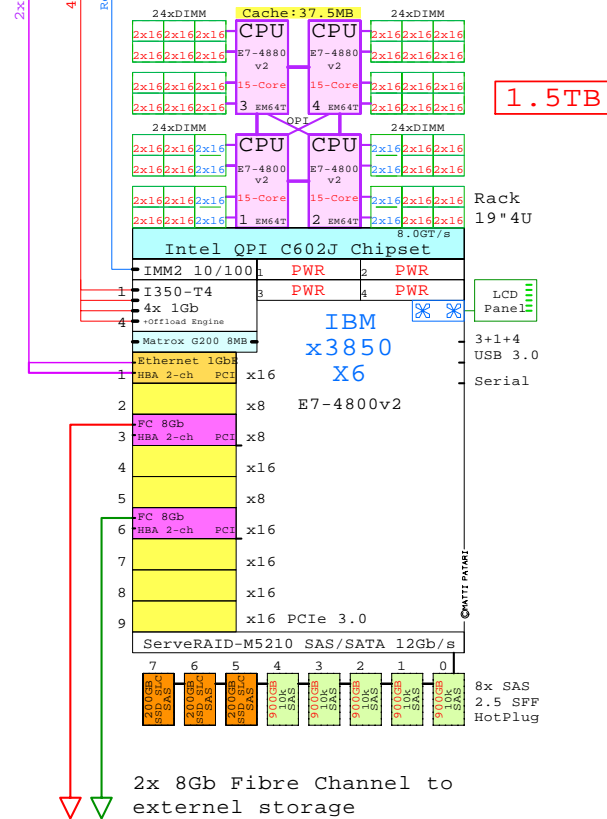

HDD-600GB
600GB 10k SAS 2.5"

HDD-900GB
900GB 10k SAS 2.5"

SSD-200GB
200GB SSD SAS 2.5"

DVD-USB
USB CD-RW/DVD External

PCI-RAID
RAID SAS HBA 8-ch PCI

PCI-1GbE
Ethernet 1GbE HBA 2-ch PCI

PCI-FC8
FibreChannel 8Gb 2-ch PCI

PCI-INF40
InfiniBand 1-ch 40Gbps PCI

Example Configuration
x86-64

Intel Xeon E7-4880v2 x86-64
2500MHz 4P-15Core **IB-x3850X6-A**

1.5TB

2x 8Gb Fibre Channel to external storage

3-4
Processor+Memory
Compute Book