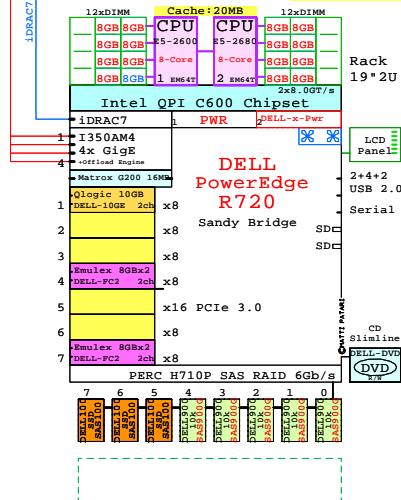

Welcome to GoldenEggs x86 Visual Configurations

<http://www.goldeneggs.fi>

A picture is worth of one thousand words.
It talks all Global languages.

x86-64 servers: **Dell** **IBM** **HP** **Fujitsu** **SUN** **Acer** **Lenovo** and **Cisco**

4x Gigabit E
iDRAC7 Remote Manager

Intel Xeon E5-2680 x86-64
2700MHz 2P 8-Core **DELL-R720-A**