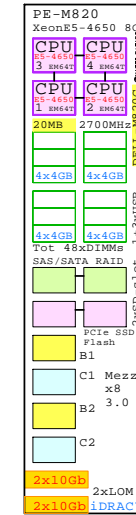

IBM x3850-X6
Xeon E7-4880v2

Internal Options:

3-4 15-Core
E7-4880v2 37.5MB
2500MHz 130W

- IBM-2M16GB
DIMM Pairs
- IBM-2M32GB
- IBM-2M64GB
- IBM-200GB
DDR3 Storage DIMM
- IBM-400GB
DDR3 Storage DIMM

HDD-300GB
300GB 15k SAS 2.5"

HDD-600GB
600GB 10k SAS 2.5"

HDD-900GB
900GB 10k SAS 2.5"

SSD-200GB
200GB SSD SAS 2.5"

DVD-USB
USB CD-RW/DVD External

PCI-RAID
RAID SAS HBA 8-ch PCI

PCI-1GbE
Ethernet 1GbE HBA 2-ch PCI

PCI-FC8
FibreChannel 8Gb 2-ch PCI

Part Number	Qty	Description
HDD-900GB	5	Disk HDD 900GB 2.5" SAS 10k hot-plug
IB-X3850X6-	1	IBM x3850 X6 2P 15-C E7-4880v2 37.5MB 25
IBM-2M16GB	40	IBM 2x16GB x3850-X6 DIMM Memory pair
IBM-E74880v	1	IBM Xeon 2x E7-4880v2 15-Core 2.5GHz 37M
PCI-1GbE	1	Ethernet 2x 1GbE PCI HBA
PCI-FC8	2	Fibre Channel 8Gb 2-ch PCI HBA
SSD-200GB	3	Disk SSD 200GB 2.5" SAS SLC hot-plug

Intel Xeon E5-2680 x86-64
2700MHz 2P 8-Core **DELL-R720-A**

Intel Xeon E5-2680 x86-64
2700MHz 2P 8-Core **IBM-7914-L2x**

AMD Opteron 6172 x86-64
2100MHz 2P 12-Core **S73088-421 EU**

Dell Blades

Fujitsu

HP Blades