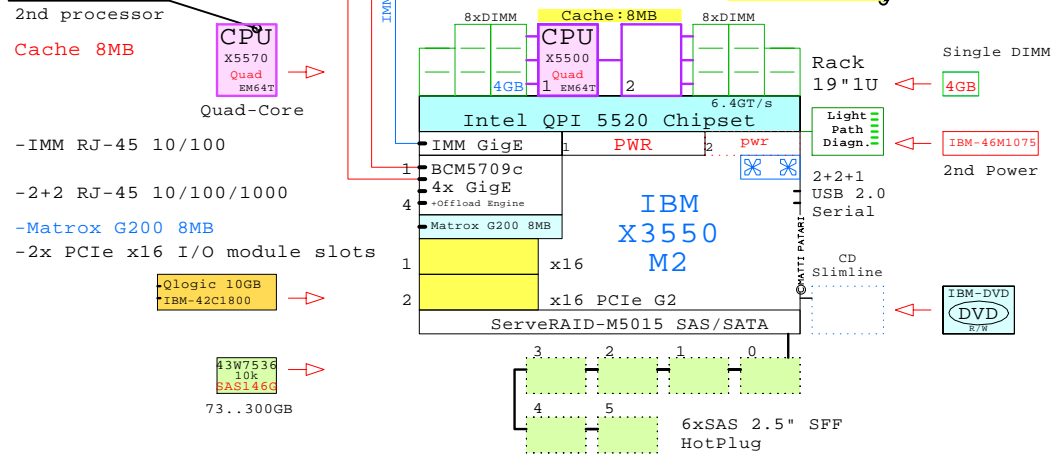

IBM x3550 M2 Intel 5500 2P/1U

Nehalem EP
2930MHz Quad-Core

Intel Xeon X5570 x86-64
2930MHz 2P-Quad IBM-7946-94x System #

MS Windows Server 2003 and 2008
LINUX: Red Hat, SuSE
VMware Virtualization Software

Tip for detail printing:
- Zoom in area of interest
- Print, Print Current View

© 2009 Matti Patari, All rights reserved.

GOLDEN EGGS Visuals™ Helsinki	10-Mar-2010	GE-IBM-X3550M2-A
Matti.Patari@Kolumbus.Fi		

IBM System x3550M2 X5570 2930MHz
GOLDEN EGGS Visuals, Helsinki