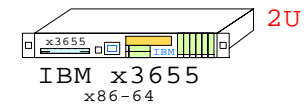

IBM x3655 AMD 2P/2U

2300MHz Quad-Core

IBM-44R5932
2nd processor

Cache
4x512k/2MB

Quad-Core

-RSA II RJ-45 10/100

-2x RJ-45 10/100/1000

-ATI ES1000 16MB

-4x PCIe fullsize slots

IBM-25R8064

IBM-43X0837

Gigabit E
Gigabit E
RAS II Remote Manager

AMD Opteron 2356 x86-64
2300MHz 2P-Quad
IBM-7943-52U