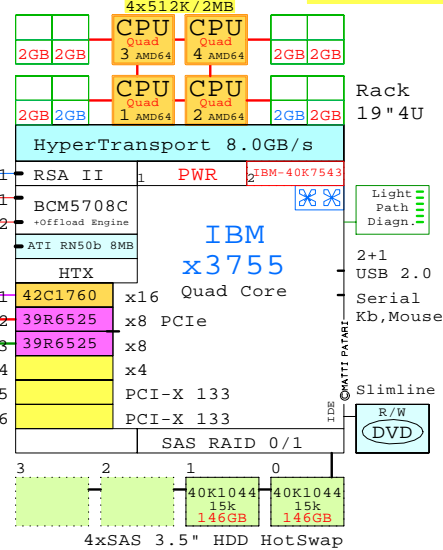

- IBM-25R8064
ServerRAID 8k SAS

- IBM-39Y6136
PRO/1000 PT 4-Ch

- IBM-42C1760
10Gb PCIe HBA

- IBM-39R6525
Qlog FC 4Gb 1-Ch

- IBM-39R6527
Qlog FC 4Gb 2-Ch

- IBM-39Y7917
Need 2x
39Y7917 PowerCord EU

10-Gigabit
Gigabit E
Gigabit E
RAS II Remote Manager

Example Configuration x86-64 Barcelona

AMD Opteron 8356 x86-64
2300MHz 4P-Quad
4x512K/2MB IBM-7163-3RG EU

39Y7917 PowerCord EU
39Y7917 PowerCord EU

2x 4Gb Fibre Channel to external storage

Parts list for the 4P Quad Core IBM x3755 system above