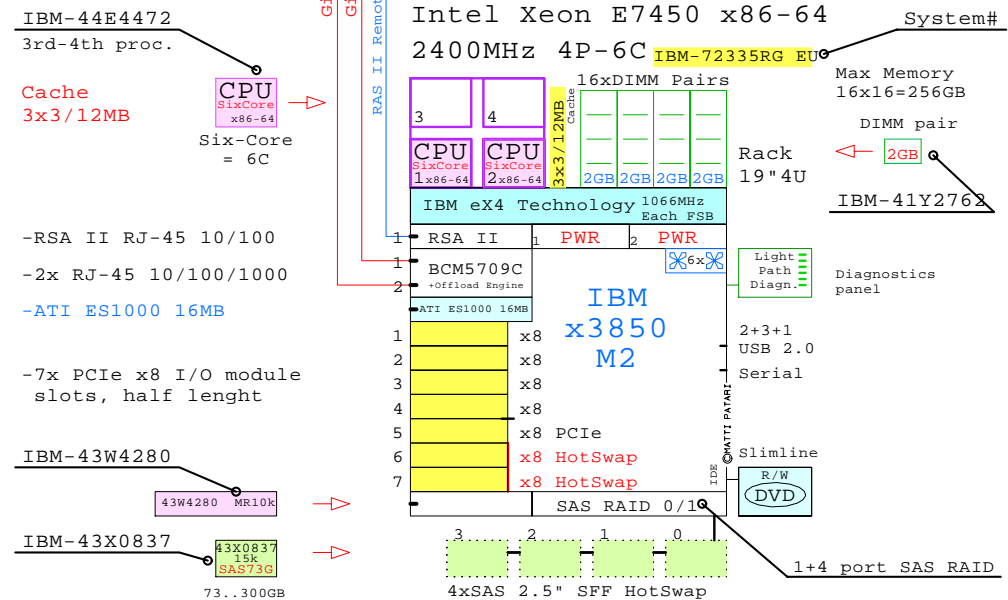

IBM x3850 M2 Intel 4P/4U

2400MHz Six-Core