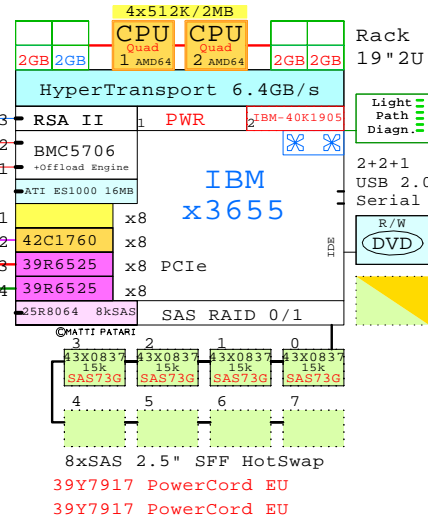

- IBM-25R8064
25R8064 8kSAS
ServerRAID 8k SAS

- IBM-39Y6136
39Y6136
PRO/1000 PT 4-Ch

- IBM-42C1760
42C1760
10Gb PCIe HBA

- IBM-39R6525
39R6525
Qlog FC 4Gb 1-Ch

- IBM-39R6527
39R6527
Qlog FC 4Gb 2-Ch

- IBM-39Y7917
39Y7917
Need 2x
PowerCord EU

10-Gigabit
Gigabit E
Gigabit E
RAS II Remote Manager

Example Configuration x86-64 Barcelona

AMD Opteron 2356 x86-64
2300MHz 2P-Quad
IBM-7943-52U

2x 4Gb Fibre Channel to
external storage

Parts list for the 2P Quad-Core IBM x3655 system above