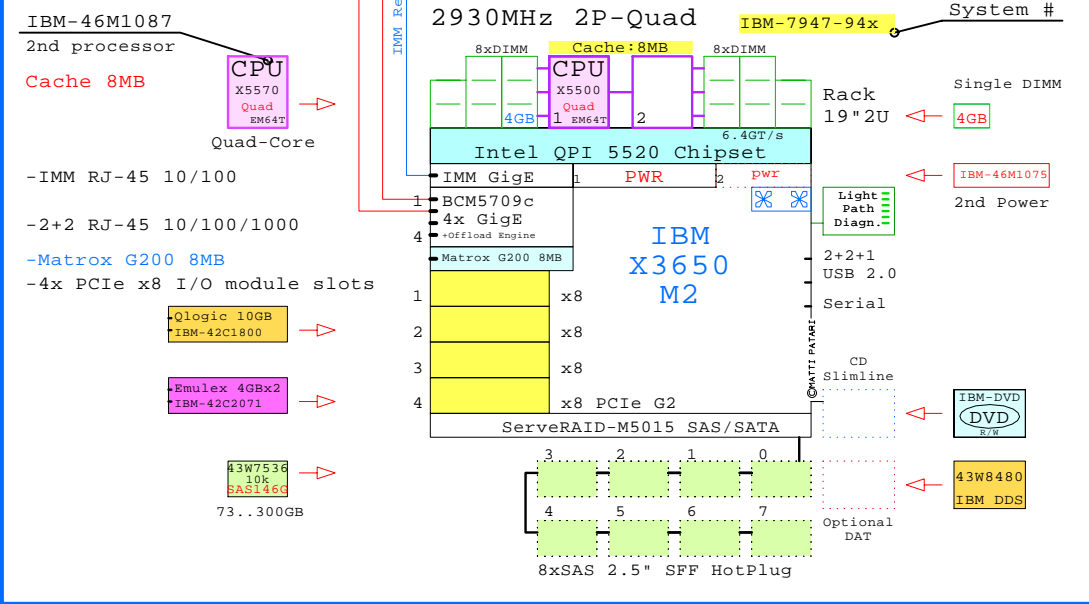

IBM x3650 M2 Intel 5500 2P/2U

Nehalem EP
2930MHz Quad-Core

Intel Xeon X5570 x86-64
2930MHz 2P-Quad IBM-7947-94x

MS Windows Server 2003 and 2008
LINUX: Red Hat, SuSE
VMware Virtualization Software

Tip for detail printing:
- Zoom in area of interest
- Print, Print Current View

© 2009 Matti Patari, All rights reserved.
GOLDEN EGGS Visuals™ Helsinki 10-Mar-2010 GE-IBM-X3650M2-A
Matti.Patari@Kolumbus.Fi

IBM System x3650M2 X5570 2930MHz
GOLDEN EGGS Visuals, Helsinki