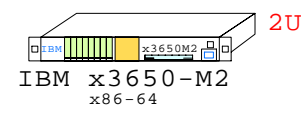

IBM x3650 M2 Intel 5500 2P/2U

Nehalem EP
2930MHz Quad-Core

Intel Xeon X5570 x86-64
2930MHz 2P-Quad IBM-7947-94x

MS Windows Server 2003 and 2008
LINUX: Red Hat, SuSE
VMware Virtualization Software

Tip for detail printing:
- Zoom in area of interest
- Print, Print Current View

© 2009 Matti Patari, All rights reserved.
GOLDEN EGGS Visuals™ Helsinki 10-Mar-2010 GE-IBM-X3650M2-A
Matti.Patari@Kolumbus.Fi

IBM System x3650M2 X5570 2930MHz
GOLDEN EGGS Visuals, Helsinki