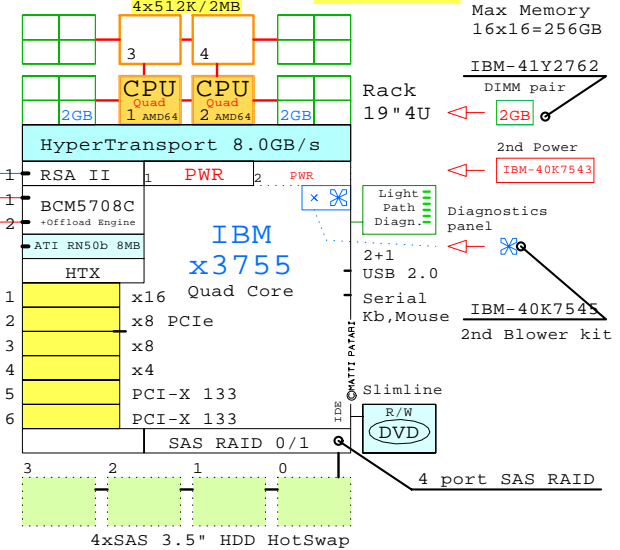

MS Windows Server 2003 and 2008
LINUX: Red Hat, SuSE
VMware Virtualization Software

Tip for detail printing:
- Zoom in area of interest
- Print, Print Current View

© 2008 Matti Patari, All rights reserved.

GOLDEN EGGS Visuals™ Helsinki	08-Mar-2009	GE-IBM-X3755-A Matti.Patari@Kolumbus.Fi

IBM System x3755 AMD 8356 2300MH
GOLDEN EGGS Visuals, Helsinki