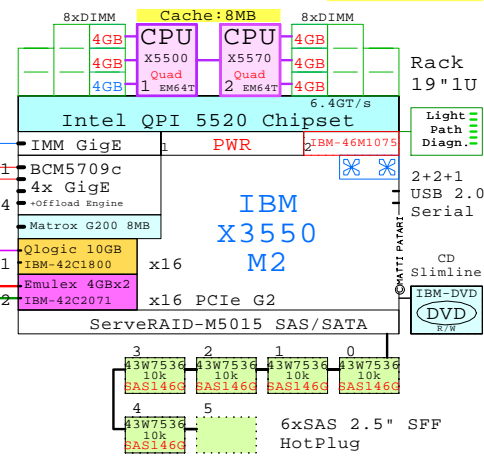

- IBM-42C1800
Qlogic 10Gb CNA HBA
- IBM-42C2071
Emulex FC 4Gb 2-ch

++ Plus many more std PCIe I/O modules...

- IBM-39Y7917
Need 2x
39Y7917 PowerCord EU

Example Configuration
x86-64

Intel Xeon X5570 x86-64
2930MHz 2P-Quad IBM-7946-94x

2x 4Gb Fibre Channel to external storage

Parts list for the 2P Quad-Core IBM x3550 M2 system above

Part Number	Qty	Description
1	1	IB-7946-94x 1 IBM x3550-M2 2P Quad X5570-8MB 4GB 1U
1.1	1	IBM Qlogic 10Gb CNA server adapter
1.2	1	IBM Emulex FC 4Gb 2-ch HBA
1.3	5	IBM 146GB SAS 10000r hot-plug disk 2.5"
1.4	5	IBM 4GB PC3 DDR3 SDRAM 1x4GB
1.5	1	IBM CD-RW/DVD-ROM Option kit, slimline
1.6	1	IBM x3650-M2 second power supply
1.7	1	Xeon QC X5570-8MB 2.93GHz for x3650M2