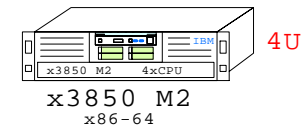

IBM x3850 M2 Intel 4P/4U

2400MHz Six-Core