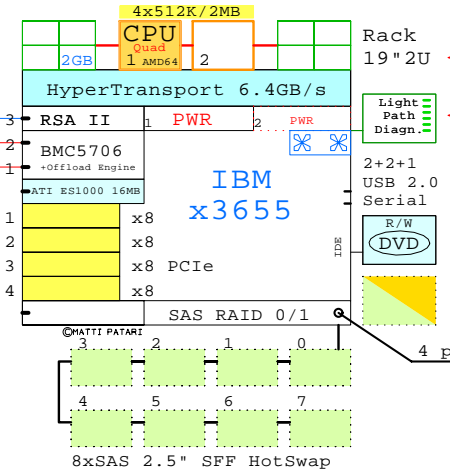

IBM x3655 AMD 2P/2U

2300MHz Quad-Core

IBM-44R5932
2nd processor

Cache
4x512k/2MB

Quad-Core

-RSA II RJ-45 10/100

-2x RJ-45 10/100/1000

-ATI ES1000 16MB

-4x PCIe fullsize slots

IBM-25R8064

IBM-43X0837

Gigabit E
Gigabit E
RAS II Remote Manager

AMD Opteron 2356 x86-64
2300MHz 2P-Quad
IBM-7943-52U