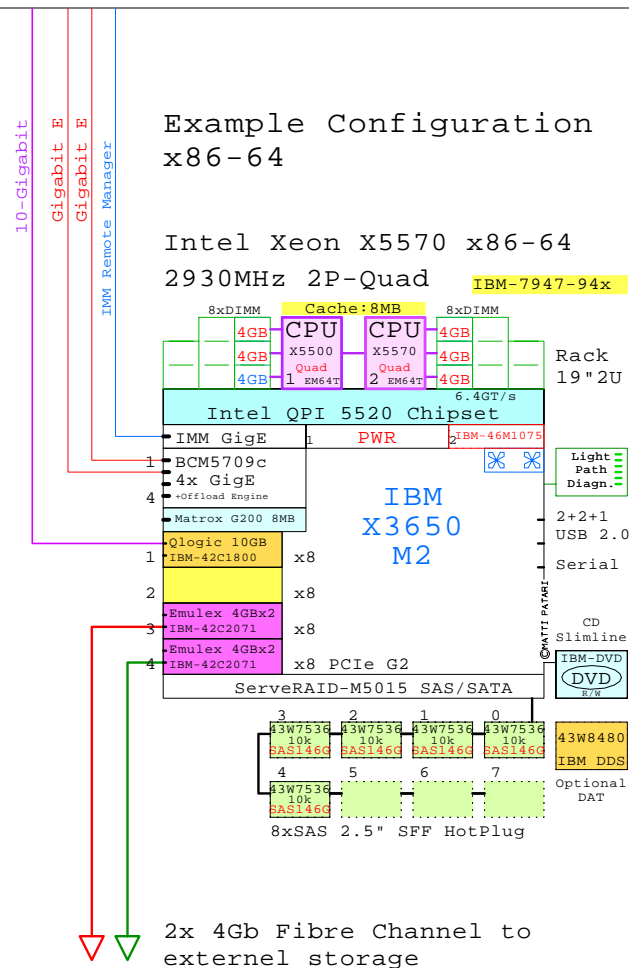

IBM x3650 M2
Xeon 5500

Internal Options:

- IBM-46M1087
  CPU X5570 Quad EM64T
  2nd Quad-Core X5570
  2930MHz 8MB
- IBM-44T1483
  4GB DDR3-SDRAM
  1x DIMMs each
- IBM-46C7449
  8GB
- IBM-46M1075
  2nd Power
- IBM-43W7536
  146GB 10k SAS 2.5"
- IBM-43W7670
  300GB 10k SAS 2.5"
- IBM-42D0707
  500GB 7.2k SAS 2.5"
- IBM-46M0901
  SATA CD-RW/DVD
- IBM-43W8480
  DDS Gen5 SATA Tape

- IBM-42C1800
  Qlogic 10Gb CNA HBA
- IBM-42C2071
  Emulex FC 4Gb 2-ch
- ++ Plus many more std PCIe I/O modules...
- IBM-39Y7917
  Need 2x
  39Y7917 PowerCord EU

Example Configuration
x86-64

Intel Xeon X5570 x86-64
2930MHz 2P-Quad IBM-7947-94x