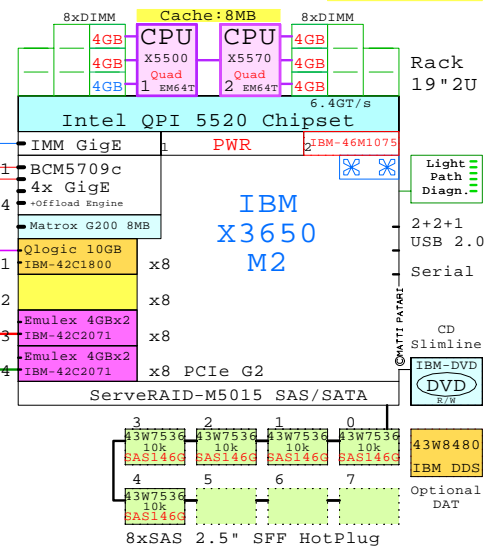

IBM System x3550M2 X5570 2930MHz
GOLDEN EGGS Visuals, Helsinki

IBM x3650 M2
Xeon 5500

Internal Options:

- IBM-46M1087
CPU X5570 Quad EM64T
2nd Quad-Core X5570
2930MHz 8MB
- IBM-44T1483
4GB DDR3-SDRAM
1x DIMMs each
- IBM-46C7449
8GB
- IBM-46M1075
2nd Power
- IBM-43W7536
146GB 10k SAS 2.5"
- IBM-43W7670
300GB 10k SAS 2.5"
- IBM-42D0707
500GB 7.2k SAS 2.5"
- IBM-46M0901
SATA CD-RW/DVD
- IBM-43W8480
DDS Gen5 SATA Tape

- IBM-42C1800
Qlogic 10Gb CNA HBA
- IBM-42C2071
Emulex FC 4Gb 2-ch
- ++ Plus many more std PCIe I/O modules...
- IBM-39Y7917
Need 2x
39Y7917 PowerCord EU

Example Configuration
x86-64

Intel Xeon X5570 x86-64
2930MHz 2P-Quad IBM-7947-94x