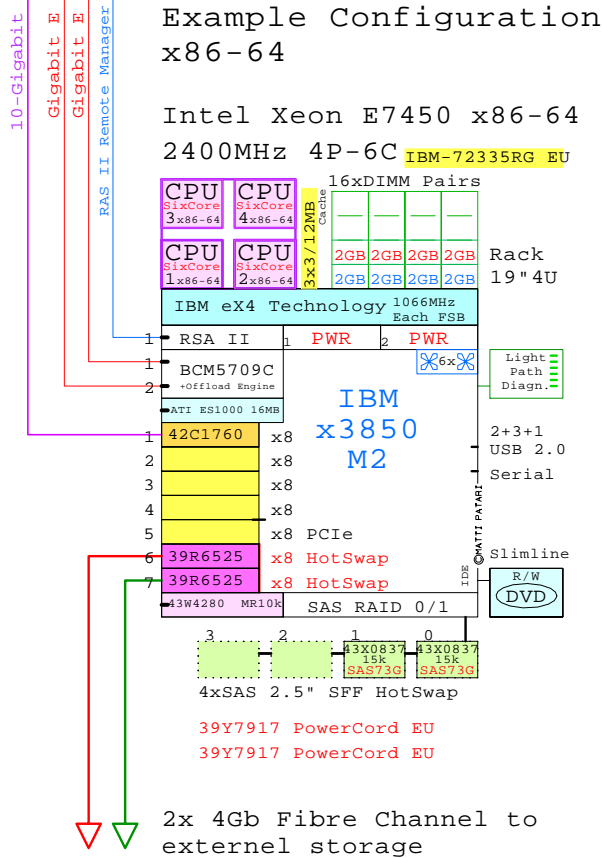

Parts list for the 4P Six-Core IBM x3850 M2 system above

Part Number	Qty	Description
1	1	IBM-72335RG IBM x3850M2 4P Six E7450 3x3/12MB 8GB 4x
1.1	2	IBM-39R6525 IBM Qlog FC 4Gb 1-ch PCIe HBA
1.2	4	IBM-41Y2762 IBM 2GB LP memory kit 2x1GB
1.3	1	IBM-42C1760 IBM 10 Gbe PCIe SR Server adapter
1.4	1	IBM-43W4280 IBM ServerRAID-MR10k SAS/SATA Controller
1.5	2	IBM-43X0837 IBM 73GB SAS 15000r hot-plug disk 2.5"
1.6	2	IBM-44E4472 IBM Xeon E7450 6core 2.4GHz 12MB Process
2	2	IBM-39Y7917 IBM Power Cord 2.8m C13 to CEE7-VII EU