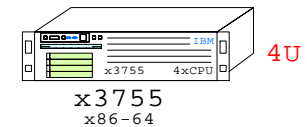

MS Windows Server 2003 and 2008
LINUX: Red Hat, SuSE
VMware Virtualization Software

Tip for detail printing:
- Zoom in area of interest
- Print, Print Current View

© 2008 Matti Patari, All rights reserved.

GOLDEN EGGS Visuals™ Helsinki	08-Mar-2009	GE-IBM-X3755-A Matti.Patari@Kolumbus.Fi

IBM System x3755 AMD 8356 2300MH
GOLDEN EGGS Visuals, Helsinki