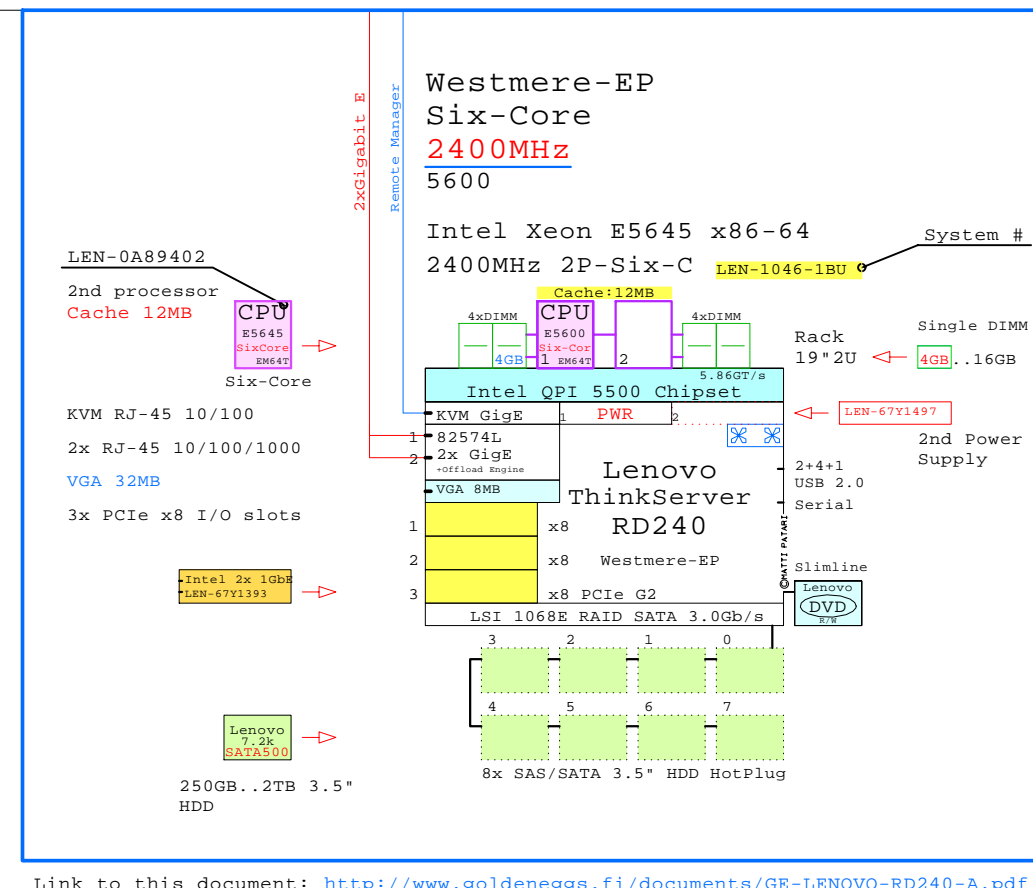

Lenovo ThinkServer
RD240
Xeon 5600

Internal Options:

- LEN-0A89402
  CPU
  E5645
  Six-Core
  E5647
  2nd Six-Core E5645
  2400MHz 12MB
- LEN-67Y1432
  2GB
  DDR3-RDIMM
  1x 2GB RDIMM
- LEN-67Y1433
  4GB
  DDR3-RDIMM
  1x 4GB RDIMM
- LEN-67Y1464
  8GB
  DDR3-RDIMM
  1x 8GB RDIMM
- LEN-67Y1497
  2nd Power Supply
- LEN-67Y1400
  Lenovo 7.2k SATA250
  250GB 7.2k SATA 3.5"
- LEN-67Y1401
  Lenovo 7.2k SATA500
  500GB 7.2k SATA 3.5"
- LEN-67Y1402
  Lenovo 7.2k SATA1TB
  1TB 7.2k SATA 3.5"
- LEN-67Y2642
  Lenovo 7.2k SATA2TB
  2TB 7.2k SATA 3.5"
- LEN-67Y1393
  Intel 2x 1GbE
  LEN-67Y1393
  1GbE 2ch LAN Adapter
- LEN-67Y2622
  Lenovo RAID
  LEN-67Y2622
  SAS RAID 8-Port
- LEN-67Y0172
  Lenovo FC8x1
  LEN-67Y0172
  FC 8Gb 1ch HBA
- LEN-67Y0173
  Lenovo FC8x2
  LEN-67Y0173
  FC 8Gb 2ch HBA

Link to this document: <http://www.goldeneggs.fi/documents/GE-LENOVO-RD240-A.pdf>

MS Windows Server 2003 and 2008 R2
LINUX: Red Hat, SuSE
VMware Virtualization Software
Hyper-V

Tip for detail printing:
- Zoom in area of interest
- Print, Print Current View

GoldenEggs Home:
<http://www.goldeneggs.fi>

© 2011 Matti Patari, All rights reserved.

Parts list for the 2P Six-Core Lenovo RD240 system above

	Part Number	Qty	Description
1	LEN-1046-1B	1	Lenovo RD240 2P I 6C E5645-12MB 4GB 2U
1.1	LEN-0A89402	1	Lenovo Xeon 6C E5645-12MB 2.4GHz RD240
1.2	LEN-67Y0172	2	Lenovo Qlog FC 8Gb 1-ch PCIe HBA
1.3	LEN-67Y1393	1	Lenovo 1000PT 2x 1GbE server adapter
1.4	LEN-67Y1401	8	Lenovo 500GB SATA 7.2K 3.5" Disk
1.5	LEN-67Y1433	7	Lenovo 4GB Mem 1x4GB RDIMM TD230
1.6	LEN-67Y1497	1	Lenovo RD240 second power supply

For more info:
<http://www.lenovo.com/psref/pdf/svbook.pdf>

Lenovo ThinkServer RD240 Six-Core 2P/2U

GOLDEN EGGS Visuals™ Helsinki	20-Mar-2011	GE-LENOVO-RD240-A
		Matti.Patari@Kolumbus.Fi
Lenovo RD240 2P/2U E5645 2400MHz GOLDEN EGGS Visuals, Helsinki