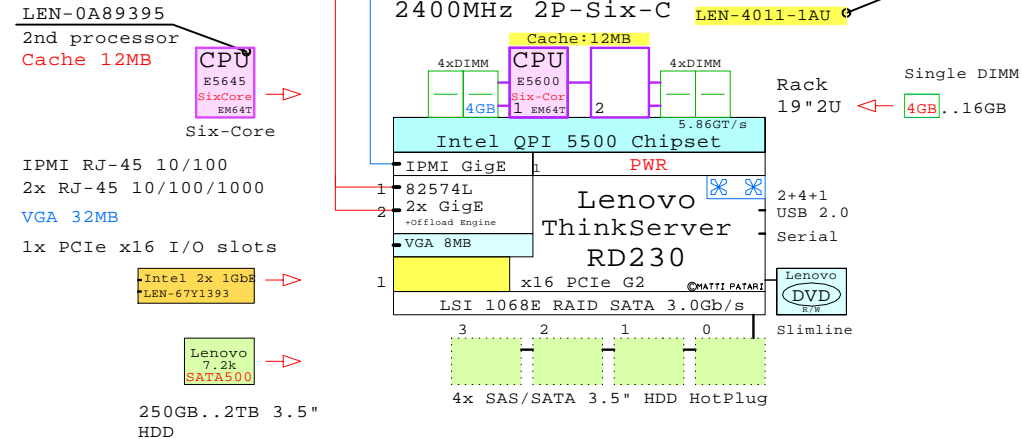

Two Sockets, 1U  
Example Configuration  
x86-64

Parts list for the 2P Six-Core Lenovo RD230 system above

Part Number	Qty	Description
1	LEN-4011-1A	1 Lenovo RD230 2P I 6C E5645-12MB 4GB 1U
1.1	LEN-0A89395	1 Lenovo Xeon 6C E5645-12MB 2.4GHz RD230
1.2	LEN-67Y0172	1 Lenovo Qlog FC 8Gb 1-ch PCIe HBA
1.3	LEN-67Y1401	4 Lenovo 500GB SATA 7.2K 3.5" Disk
1.4	LEN-67Y1433	7 Lenovo 4GB Mem 1x4GB RDIMM TD230

For more info:  
<http://www.lenovo.com/psref/pdf/svbook.pdf>

Lenovo ThinkServer RD230 Six-Core 2P/1U

Westmere-EP  
Six-Core  
2400MHz  
5600

Link to this document: <http://www.goldeneggs.fi/documents/GE-LENOVO-RD230-A.pdf>