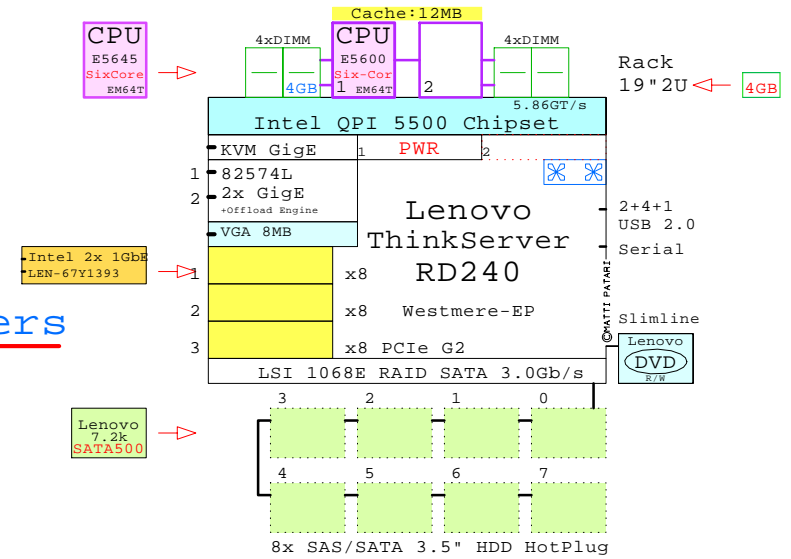

Westmere-EP  
 Intel Xeon E5645 x86-64  
 2400MHz 2P-Six-C LEN-1046-1BU

This is a collection of Lenovo x86-64 servers. It is prepared for End-customers, Partners and Sales personnel.  
A picture talks all languages.