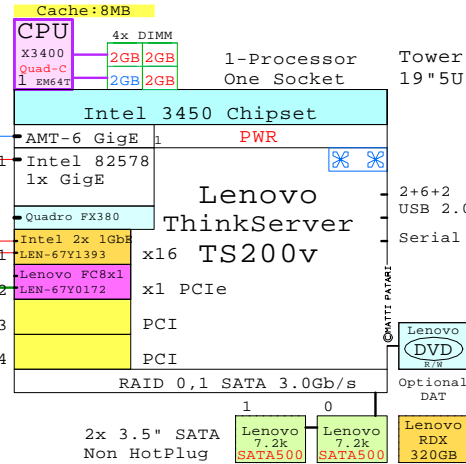

Lenovo ThinkServer
TS200v
Xeon E3450

Internal Options:

One Sockets, 5U
Example Configuration
x86-64

Intel Xeon X3450 x86-64
2660MHz 1P-Quad **LEN-0981-1CU**

1x 8Gb Fibre Channel to external storage

- 1GB → LEN-67Y1387
  DDR3-DIMM
  1x 1GB DIMM
- 2GB → LEN-67Y1388
  DDR3-DIMM
  1x 2GB DIMM
- 4GB → LEN-67Y1389
  DDR3-DIMM
  1x 4GB DIMM
- Lenovo 7.2k SATA250 → LEN-67Y1400
  250GB 7.2k SATA 3.5"
- Lenovo 7.2k SATA500 → LEN-67Y1401
  500GB 7.2k SATA 3.5"
- Lenovo 7.2k SATA1TB → LEN-67Y1402
  1TB 7.2k SATA 3.5"
- Lenovo RDX 320GB → LEN-67Y1396
  RDX tape USB
- Intel 2x 1GbE → LEN-67Y1393
  1GbE 2ch LAN Adapter
- Lenovo RAID → LEN-67Y2622
  SAS RAID 8-Port
- Lenovo FC8x1 → LEN-67Y0172
  FC 8Gb 1ch HBA
- Lenovo FC8x2 → LEN-67Y0173
  FC 8Gb 2ch HBA

Parts list for the 1P Quad-Core Lenovo TS200v system above

Part Number	Qty	Description
1	1	Lenovo TS200v 1P I QC X3450-8MB 2GB Towe
1.1	1	Lenovo Qlog FC 8Gb 1-ch PCIe HBA
1.2	3	Lenovo 2GB Mem 1x2GB DDR3 TS200v
1.3	1	Lenovo 1000PT 2x 1GbE server adapter
1.4	1	Lenovo 320GB USB RDX drive
1.5	1	Lenovo 500GB SATA 7.2K 3.5" Disk

For more info:
<http://www.lenovo.com/psref/pdf/svbook.pdf>

Lenovo ThinkServer TS200v Quad-Core 1P/5U

Xeon
Quad-Core
2660MHz

Intel Xeon X3450 x86-64
2660MHz 1P-Quad **LEN-0981-1CU** System #

Single processor

AMT RJ-45 10/100

1x RJ-45 10/100/1000

VGA 32MB

4x PCIe x8 I/O slots

Intel 2x 1GbE →
LEN-67Y1393

Lenovo →
7.2k
SATA500

500GB 3.5"
HDD