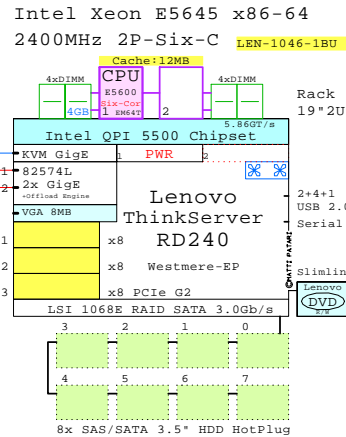

Lenovo x86 Server Family

GE-link to this document: <http://www.goldeneggs.fi/documents/GE-LENOVO-FAMILY-A.pdf>

Lenovo Rack Servers

Xeon 2P-2U