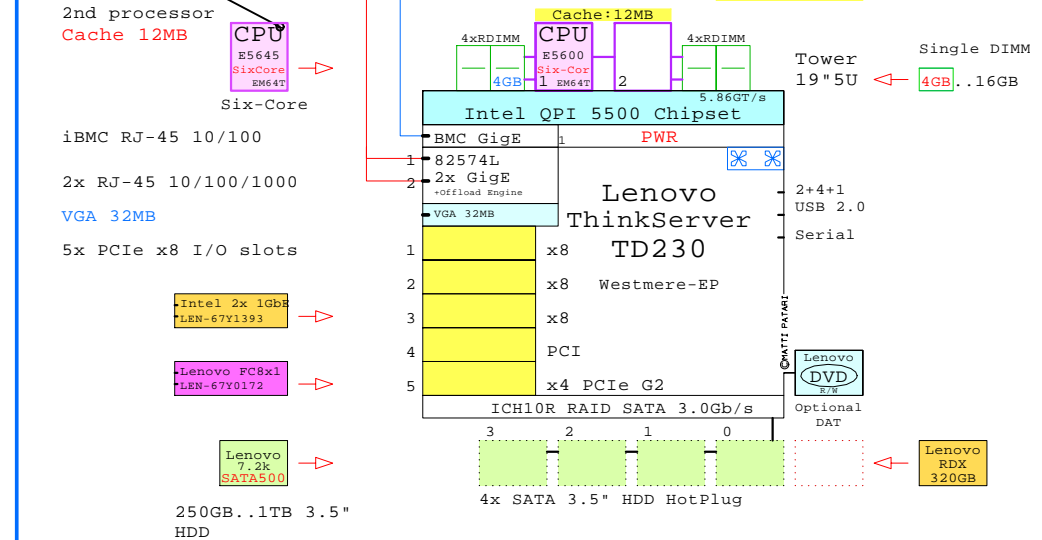

Internal Options:

- CPU** LEN-0A89388  
E5645  
SixCore  
EM64T  
2nd Six-Core E5645  
2400MHz 12MB
- 2GB** LEN-67Y1432  
DDR3-RDIMM  
1x 2GB RDIMM
- 4GB** LEN-67Y1433
- 8GB** LEN-67Y1464
- Lenovo 7.2k SATA500** LEN-67Y1400  
250GB 7.2k SATA 3.5"
- Lenovo 7.2k SATA500** LEN-67Y1401  
500GB 7.2k SATA 3.5"
- Lenovo 7.2k SATA1TB** LEN-67Y1402  
1TB 7.2k SATA 3.5"
- Lenovo RDX 320GB** LEN-67Y1396  
RDX tape USB
- Intel 2x 1Gb LEN-67Y1393**  
1GbE 2ch LAN Adapter
- Lenovo RAID LEN-67Y2622**  
SAS RAID 8-Port
- Lenovo FC8x1 LEN-67Y0172**  
FC 8Gb 1ch HBA
- Lenovo FC8x2 LEN-67Y0173**  
FC 8Gb 2ch HBA

Two Sockets, 5U  
Example Configuration  
x86-64

Intel Xeon E5645 x86-64  
2400MHz 2P-Six-C LEN-1029-1AU

Westmere-EP  
Six-Core  
2400MHz  
5600

Intel Xeon E5645 x86-64  
2400MHz 2P-Six-C LEN-1029-1AU System #