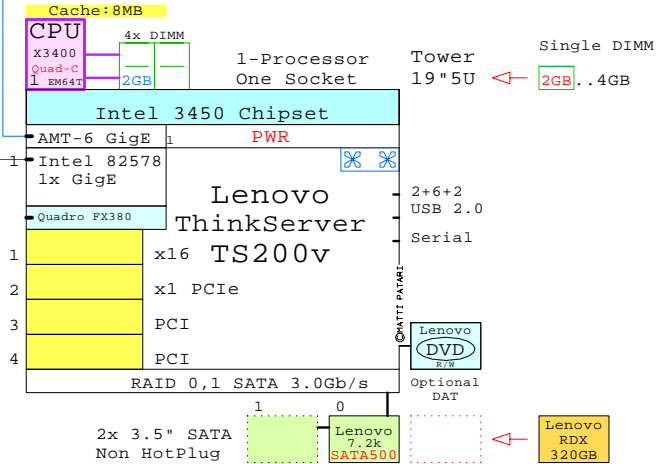

AMT RJ-45 10/100

1x RJ-45 10/100/1000

VGA 32MB

4x PCIe x8 I/O slots

Intel 2x 1GbE →  
LEN-67Y1393

Lenovo →  
7.2k  
SATA500

500GB 3.5"  
HDD

Link to this document: <http://www.goldeneggs.fi/documents/GE-LENOVO-TS200V-A.pdf>