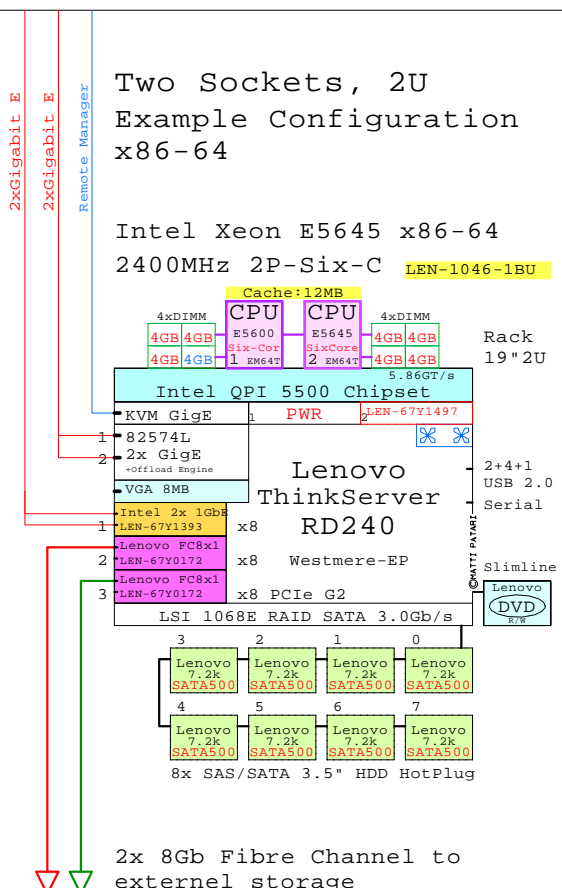

Lenovo ThinkServer
RD240
Xeon 5600

Internal Options:

- LEN-0A89402
  CPU
  E5645
  Six-Core
  E5647
  2nd Six-Core E5645
  2400MHz 12MB
- LEN-67Y1432
  2GB
  DDR3-RDIMM
  1x 2GB RDIMM
- LEN-67Y1433
  4GB
  DDR3-RDIMM
  1x 4GB RDIMM
- LEN-67Y1464
  8GB
  DDR3-RDIMM
  1x 8GB RDIMM
- LEN-67Y1497
  2nd Power Supply
- LEN-67Y1400
  Lenovo 7.2k SATA250
  250GB 7.2k SATA 3.5"
- LEN-67Y1401
  Lenovo 7.2k SATA500
  500GB 7.2k SATA 3.5"
- LEN-67Y1402
  Lenovo 7.2k SATA1TB
  1TB 7.2k SATA 3.5"
- LEN-67Y2642
  Lenovo 7.2k SATA2TB
  2TB 7.2k SATA 3.5"
- LEN-67Y1393
  Intel 2x 1GbE
  LEN-67Y1393
  1GbE 2ch LAN Adapter
- LEN-67Y2622
  Lenovo RAID
  LEN-67Y2622
  SAS RAID 8-Port
- LEN-67Y0172
  Lenovo FC8x1
  LEN-67Y0172
  FC 8Gb 1ch HBA
- LEN-67Y0173
  Lenovo FC8x2
  LEN-67Y0173
  FC 8Gb 2ch HBA

Link to this document: <http://www.goldeneggs.fi/documents/GE-LENOVO-RD240-A.pdf>

MS Windows Server 2003 and 2008 R2
LINUX: Red Hat, SuSE
VMware Virtualization Software
Hyper-V

Tip for detail printing:
- Zoom in area of interest
- Print, Print Current View

GoldenEggs Home:
<http://www.goldeneggs.fi>

© 2011 Matti Patari, All rights reserved.

Parts list for the 2P Six-Core Lenovo RD240 system above

	Part Number	Qty	Description
1	LEN-1046-1B	1	Lenovo RD240 2P I 6C E5645-12MB 4GB 2U
1.1	LEN-0A89402	1	Lenovo Xeon 6C E5645-12MB 2.4GHz RD240
1.2	LEN-67Y0172	2	Lenovo Qlog FC 8Gb 1-ch PCIe HBA
1.3	LEN-67Y1393	1	Lenovo 1000PT 2x 1GbE server adapter
1.4	LEN-67Y1401	8	Lenovo 500GB SATA 7.2K 3.5" Disk
1.5	LEN-67Y1433	7	Lenovo 4GB Mem 1x4GB RDIMM TD230
1.6	LEN-67Y1497	1	Lenovo RD240 second power supply

For more info:
<http://www.lenovo.com/psref/pdf/svbook.pdf>

Lenovo ThinkServer RD240 Six-Core 2P/2U

GOLDEN EGGS Visuals™ Helsinki	20-Mar-2011	GE-LENOVO-RD240-A
		Matti.Patari@Kolumbus.Fi
Lenovo RD240 2P/2U E5645 2400MHz GOLDEN EGGS Visuals, Helsinki