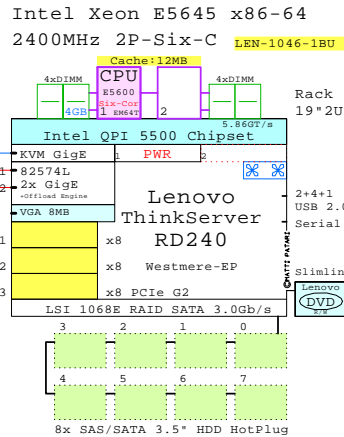

Lenovo x86 Server Family

GE-link to this document: <http://www.goldeneggs.fi/documents/GE-LENOVO-FAMILY-A.pdf>

Lenovo Rack Servers

Xeon 2P-2U