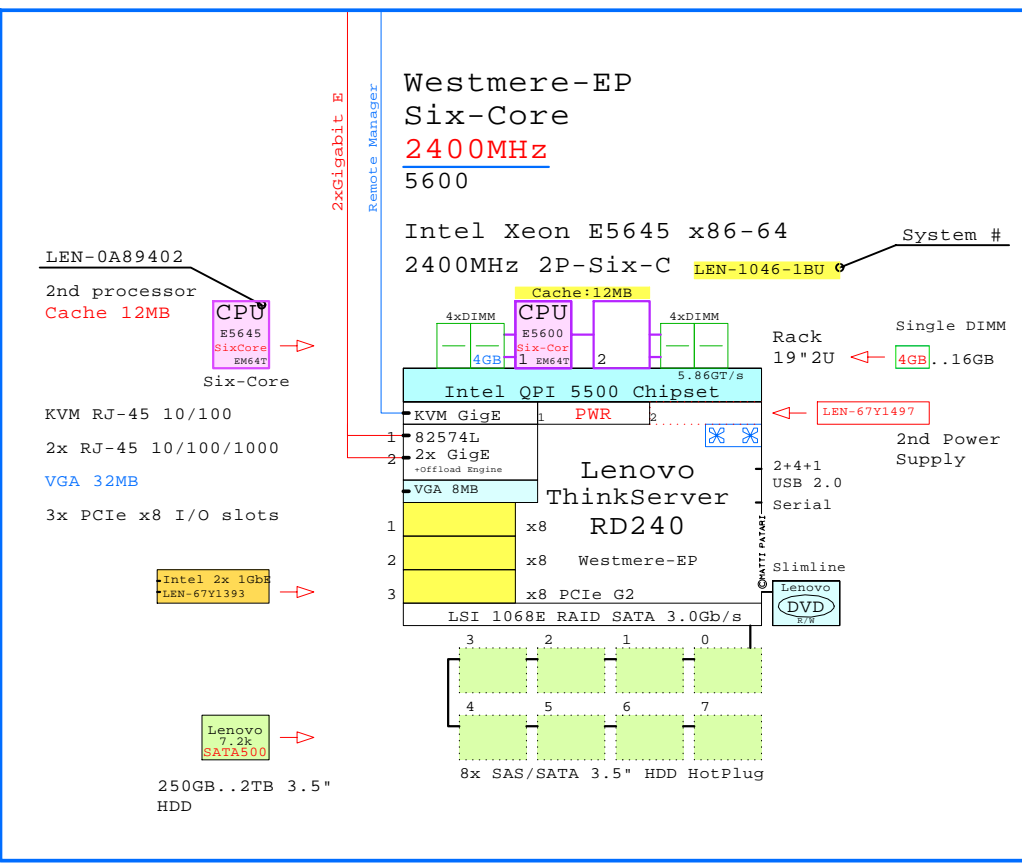

Link to this document: <http://www.goldeneggs.fi/documents/GE-LENOVO-RD240-A.pdf>

MS Windows Server 2003 and 2008 R2
LINUX: Red Hat, SuSE
VMware Virtualization Software
Hyper-V

Tip for detail printing:
- Zoom in area of interest
- Print, Print Current View

GoldenEggs Home:
<http://www.goldeneggs.fi>

© 2011 Matti Patari, All rights reserved.

GOLDEN EGGS Visuals™ Helsinki	20-Mar-2011	GE-LENOVO-RD240-A Matti.Patari@Kolumbus.Fi

Lenovo RD240 2P/2U E5645 2400MHz
GOLDEN EGGS Visuals, Helsinki