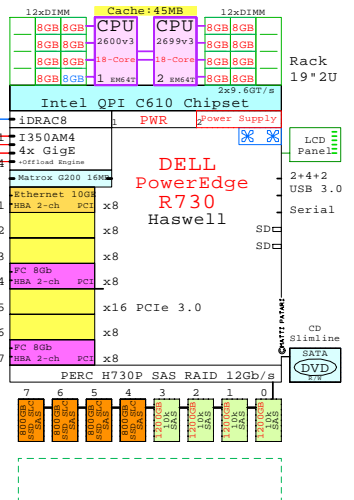

Welcome to GoldenEggs x86 Visual Configurations

<http://www.goldeneggs.fi>

A picture is worth of one thousand words.
It talks all languages.

x86-64 servers: **Dell** **IBM** **HP** **Fujitsu** **SUN** **Acer** **Lenovo** and **Cisco**

4x Gigabit E Remote Manager

Intel Xeon E5-2699v3 x86-64
2300MHz 2P 18-Core **DELL-R730-A**