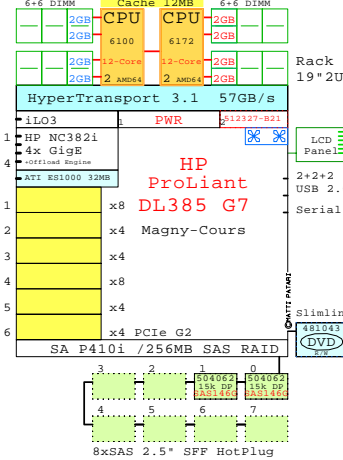

AMD Opteron 6172 x86-64
2100MHz 2P 12-Core **573088-421 EU**