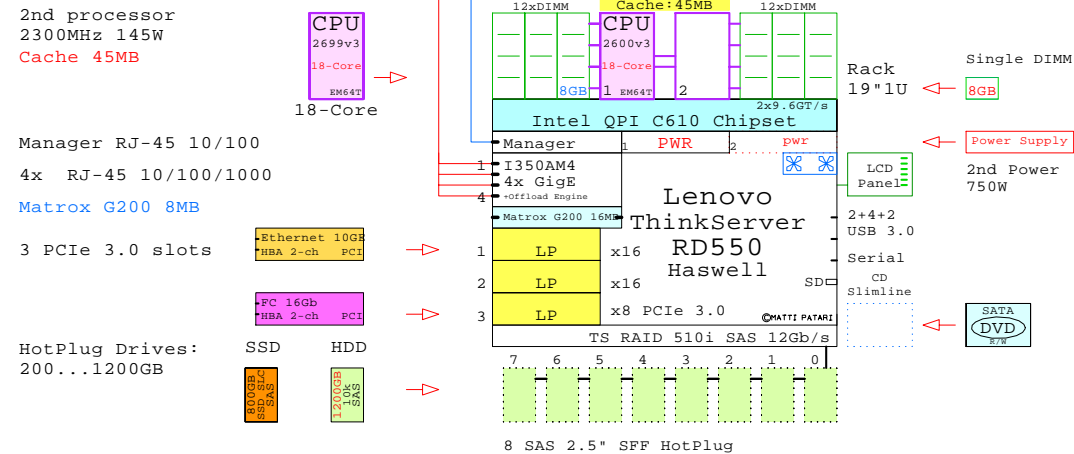

Haswell
2300MHz 18-Core

Intel Xeon E5-2699v3 x86-64 Max Memory
2300MHz 2P 18-Core **LENOVO-RD550-A** 24x 32GB=
768GB

GE-link to this document: <http://www.goldeneggs.fi/documents/GE-LENOVO-RD550-A.pdf>

MS Windows Server 2008
LINUX: Red Hat, SuSE

Golden Eggs Home:
<http://www.goldeneggs.fi>

© 2014 Matti Patari, All rights reserved.

GOLDEN EGGS Visuals™ Helsinki	01-Nov-2014	GE-LENOVO-RD550-A Matti.Patari@Kolumbus.fi

Lenovo RD550 2P/1U E5-2699v3 2.3G
GOLDEN EGGS Visuals, Helsinki