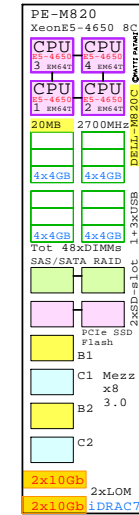

Dell Blades