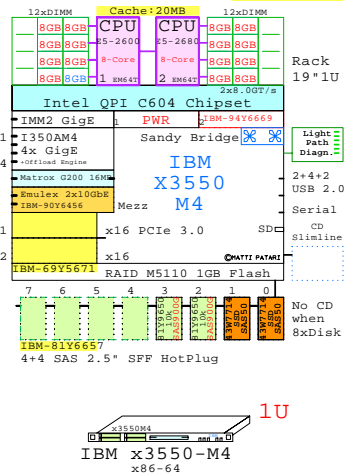

Intel Xeon E5-2680 x86-64
2700MHz 2P 8-Core **IBM-7914-L2x**