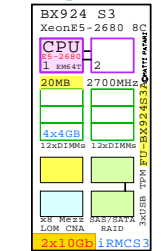

Welcome to GoldenEggs x86 Visual Configurations

<http://www.goldeneggs.fi>

A picture is worth of one thousand words.
It talks all languages.

x86-64 servers: **Dell** **IBM** **HP** **Fujitsu** **SUN** **Acer** **Lenovo** and **Cisco**

4x Gigabit E Remote Manager

Intel Xeon E5-2699v3 x86-64
2300MHz 2P 18-Core **DELL-R730-A**

Intel Xeon E5-2680 x86-64
2700MHz 2P 8-Core **IBM-7914-L2x**

AMD Opteron 6172 x86-64
2100MHz 2P 12-Core **573088-421 EU**

Dell Blades

Fujitsu

HP Blades

IBM Blades

Cisco Blades

Donate

GoTo PayPal at:
www.GoldenEggs.fi

This x86 site is open, vendor independent.
It is fully funded from my own pocket.
To keep this service running,
Your personal support is welcome.

Matti.Patari@Kolumbus.fi
Helsinki Finland

Older GoldenEggs sites:

<http://h18000.www1.hp.com/info/GECPQA/>

<http://www.openvms.org/pages.php?page=GoldenEggs>

GE-links to x86 COMPARE Pictures:

New <http://www.goldeneggs.fi/documents/GE-COMP-E52600V3-A.pdf>

<http://www.goldeneggs.fi/documents/GE-COMP-E74800V2-A.pdf>

<http://www.goldeneggs.fi/documents/GE-COMPARE-BLADE-A.pdf>

<http://www.goldeneggs.fi/documents/GE-INT-E5-MAP-A.pdf>

GE-link to GE 25 Year-Book

<http://www.goldeneggs.fi/documents/GE-25-YEAR-BOOK.pdf>

Follow GoldenEggs on Twitter:

@goldeneggsfi

GE-Welcome1

©2014 Matti Patari, All rights reserved.

GOLDEN EGGS Visuals™ Helsinki	14-Oct-2014	GE-Welcome1 Matti.Patari@Kolumbus.Fi

Welcome to Visual Configurations
GOLDEN EGGS Visuals, Helsinki

First rev 18-Apr-13