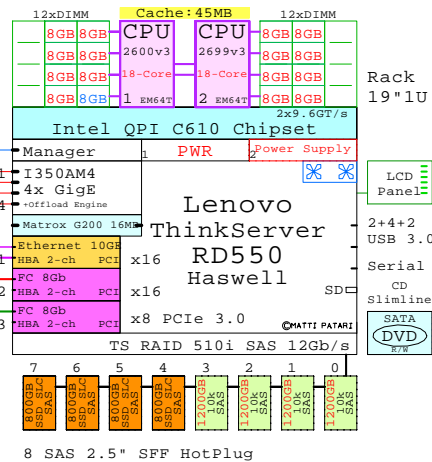

Lenovo RD550
Xeon E5-2699v3

Internal Options:

- CPU** I-E5-2699v3
2699v3
18-Core
EM64T
2nd 18-Core
E5-2699v3 45MB
2300MHz 145W
- MEM-8GB**
8GB
Memory
1x DIMMs each
- MEM-16GB**
16GB
- MEM-32GB**
32GB
- POWER-2**
2nd Power 750W
- HDD-300GB**
300GB
15k SAS
- HDD-600GB**
600GB
10k SAS
- HDD-1200GB**
1200GB
10k SAS
- SSD-200GB**
200GB
SSD SLC SAS
- SSD-800GB**
800GB
SSD SLC SAS
- DVD-SATA**
SATA CD-RW/DVD
- PCI-1GbE**
Ethernet 1GbE
HBA 4-ch PCI
- PCI-10GbE**
Ethernet 10GbE
HBA 2-ch PCI
- PCI-FC8**
FC 8Gb
HBA 2-ch PCI
- PCI-RAID**
RAID SAS
HBA 8-ch PCI

Example Configuration
x86-64

Intel Xeon E5-2699v3 x86-64
2300MHz 2P 18-Core **LENOVO-RD550-A**

2x 8Gb Fibre Channel to external storage

Parts list for the 2P 2x18-Core Lenovo RD550

Part Number	Qty	Description
DVD-SATA	1	DVD SATA Slimline
HDD-1200GB	4	Disk HDD 1200GB 2.5" SAS 10k hot-plug
I-E5-2699v3	1	Intel Xeon E5-2699-v3 18-Core 2.3GHz 45M
LEN-RD550-A	1	Lenovo RD550 2P 18C E5-2699v3 45MB 8GB 1
MEM-8GB	15	Memory 1x 8GB DIMM
PCI-10GbE	1	Ethernet 2x 10GbE PCI HBA
PCI-FC8	2	Fibre Channel 8Gb 2-ch PCI HBA
POWER-2	1	Additional power supply hot-plug
SSD-800GB	4	Disk SSD 800GB 2.5" SAS SLC hot-plug

Made by:
Matti.Patari@Kolumbus.FI

Lenovo RD550 Intel E5-2699v3 2P/1U

Haswell
2300MHz 18-Core

Intel Xeon E5-2699v3 x86-64 Max Memory
2300MHz 2P 18-Core **LENOVO-RD550-A** 24x 32GB=
768GB

GE-link to this document: <http://www.goldeneggs.fi/documents/GE-LENOVO-RD550-A.pdf>