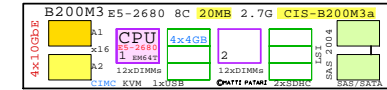

Cisco Blades

Donate

GoTo PayPal at:
www.GoldenEggs.fi

This x86 site is open, vendor independent.
It is fully funded from my own pocket.
To keep this service running,
Your personal support is welcome.

Matti.Patari@Kolumbus.fi
Helsinki Finland

Older GoldenEggs sites:

<http://h18000.www1.hp.com/info/GECPQA/>

<http://www.openvms.org/pages.php?page=GoldenEggs>

GE-links to x86 COMPARE Pictures:

New <http://www.goldeneggs.fi/documents/GE-COMP-E52600V3-A.pdf>

<http://www.goldeneggs.fi/documents/GE-COMP-E74800V2-A.pdf>

<http://www.goldeneggs.fi/documents/GE-COMPARE-BLADE-A.pdf>

<http://www.goldeneggs.fi/documents/GE-INT-E5-MAP-A.pdf>

GE-link to GE 25 Year-Book

<http://www.goldeneggs.fi/documents/GE-25-YEAR-BOOK.pdf>

Follow GoldenEggs on Twitter:

@goldeneggsfi

GE-Welcome1

©2014 Matti Patari, All rights reserved.

GOLDEN EGGS Visuals™ Helsinki	14-Oct-2014	GE-Welcome1 Matti.Patari@Kolumbus.Fi

Welcome to Visual Configurations
GOLDEN EGGS Visuals, Helsinki

First rev 18-Apr-13