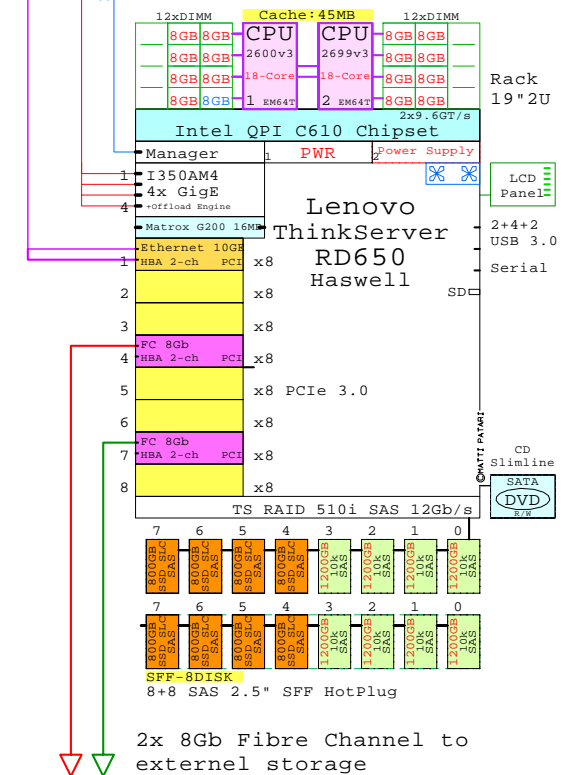

Lenovo RD650
Xeon E5-2699v3

Internal Options:

- CPU** I-E5-2699v3
2699v3
18-Core
EM64T
2nd 18-Core
E5-2699v3 45MB
2300MHz 145W
- MEM-8GB**
8GB
Memory
1x DIMMs each
- MEM-16GB**
16GB
- MEM-32GB**
32GB
- POWER-2**
2nd Power 750W
- HDD-300GB**
300GB
15k SAS
- HDD-600GB**
600GB
10k SAS
- HDD-1200GB**
1200GB
10k SAS
- SSD-200GB**
200GB
SSD SLC SAS
- SSD-800GB**
800GB
SSD SLC SAS
- DVD-SATA**
SATA CD-RW/DVD

- PCI-1GbE**
Ethernet 1GbE
HBA 4-ch PCI
- PCI-10GbE**
Ethernet 10GbE
HBA 2x 10GbE PCI
- PCI-FC8**
FC 8Gb
HBA 2-ch PCI
- PCI-RAID**
RAID SAS
HBA SAS RAID

Example Configuration
x86-64

Intel Xeon E5-2699v3 x86-64
2300MHz 2P 18-Core **LENOVO-RD650-A**

Parts list for the 2P 2x18-Core Lenovo RD650

Part Number	Qty	Description
DVD-SATA	1	DVD SATA Slimline
HDD-1200GB	8	Disk HDD 1200GB 2.5" SAS 10k hot-plug
I-E5-2699v3	1	Intel Xeon E5-2699-v3 18-Core 2.3GHz 45M
LEN-RD650-A	1	Lenovo RD650 2P 18C E5-2699v3 45MB 8GB 2
MEM-8GB	15	Memory 1x 8GB DIMM
PCI-10GbE	1	Ethernet 2x 10GbE PCI HBA
PCI-FC8	2	Fibre Channel 8Gb 2-ch PCI HBA
POWER-2	1	Additional power supply hot-plug
SFF-8DISK	1	Optional 8xHDD/SSD Disk enablement kit
SSD-800GB	8	Disk SSD 800GB 2.5" SAS SLC hot-plug

Made by:
Matti.Patari@Kolumbus.FI

Lenovo RD650 Intel E5-2699v3 2P/2U

Haswell
2300MHz 18-Core

Intel Xeon E5-2699v3 x86-64 Max Memory
2300MHz 2P 18-Core **LENOVO-RD650-A** 24x 32GB=
768GB

GE-link to this document: <http://www.goldeneggs.fi/documents/GE-LENOVO-RD650-A.pdf>