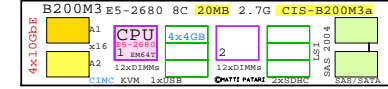

Cisco Blades

Donate

GoTo PayPal at:
www.GoldenEggs.fi

This x86 site is open, vendor independent.
It is fully funded from my own pocket.
To keep this service running,
Your personal support is welcome.

Matti.Patari@Kolumbus.fi
Helsinki Finland

Older GoldenEggs sites:

<http://h18000.www1.hp.com/info/GECPQA/>

<http://www.openvms.org/pages.php?page=GoldenEggs>

GE-links to x86 COMPARE Pictures:

New <http://www.goldeneggs.fi/documents/GE-COMP-E52600V3-A.pdf>

<http://www.goldeneggs.fi/documents/GE-COMP-E74800V2-A.pdf>

<http://www.goldeneggs.fi/documents/GE-COMPARE-BLADE-A.pdf>

<http://www.goldeneggs.fi/documents/GE-INT-E5-MAP-A.pdf>

GE-link to GE 25 Year-Book

<http://www.goldeneggs.fi/documents/GE-25-YEAR-BOOK.pdf>

Follow GoldenEggs on Twitter:

@goldeneggsfi

GE-Welcome1

© 2014 Matti Patari, All rights reserved.

GOLDEN EGGS Visuals™ Helsinki	14-Oct-2014	GE-Welcome1 Matti.Patari@Kolumbus.Fi

Welcome to Visual Configurations
GOLDEN EGGS Visuals, Helsinki

First rev 18-Apr-13