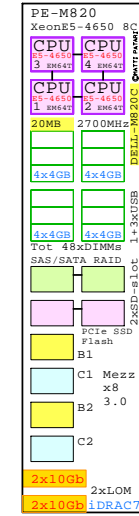

Dell Blades