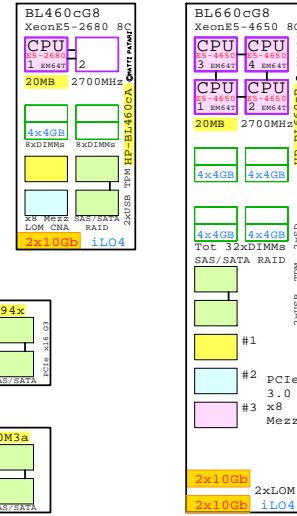

Fujitsu

HP Blades

IBM Blades

Cisco Blades

Donate

GoTo PayPal at:
www.GoldenEggs.fi

This x86 site is open, vendor independent.
It is fully funded from my own pocket.
To keep this service running,
Your personal support is welcome.

Matti.Patari@Kolumbus.fi
Helsinki Finland

Older GoldenEggs sites:

<http://h18000.www1.hp.com/info/GECPQA/>

<http://www.openvms.org/pages.php?page=GoldenEggs>

GE-links to x86 COMPARE Pictures:

New <http://www.goldeneggs.fi/documents/GE-COMP-E52600V3-A.pdf>

<http://www.goldeneggs.fi/documents/GE-COMP-E74800V2-A.pdf>

<http://www.goldeneggs.fi/documents/GE-COMPARE-BLADE-A.pdf>

<http://www.goldeneggs.fi/documents/GE-INT-E5-MAP-A.pdf>

GE-link to GE 25 Year-Book

<http://www.goldeneggs.fi/documents/GE-25-YEAR-BOOK.pdf>

Follow GoldenEggs on Twitter:

@goldeneggsfi

GE-Welcome1

© 2014 Matti Patari, All rights reserved.

GOLDEN EGGS Visuals™ Helsinki	14-Oct-2014	GE-Welcome1 Matti.Patari@Kolumbus.Fi

Welcome to Visual Configurations
GOLDEN EGGS Visuals, Helsinki

First rev 18-Apr-13