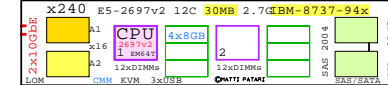

Welcome to GoldenEggs x86 Visual Configurations

<http://www.goldeneggs.fi>

A picture is worth of one thousand words.
It talks all languages.

x86-64 servers: **Dell** **IBM** **HP** **Fujitsu** **SUN** **Acer** **Lenovo** and **Cisco**

4x Gigabit E
Remote Manager

Intel Xeon E5-2699v3 x86-64
2300MHz 2P 18-Core **DELL-R730-A**

Intel Xeon E5-2680 x86-64
2700MHz 2P 8-Core **IBM-7914-L2x**

AMD Opteron 6172 x86-64
2100MHz 2P 12-Core **573088-421 EU**

Dell Blades

Fujitsu

HP Blades

IBM Blades

Cisco Blades

Donate

GoTo PayPal at:
www.GoldenEggs.fi

This x86 site is open, vendor independent.
It is fully funded from my own pocket.
To keep this service running,
Your personal support is welcome.

Matti.Patari@Kolumbus.fi
Helsinki Finland

Older GoldenEggs sites:

<http://h18000.www1.hp.com/info/GECPQA/>

<http://www.openvms.org/pages.php?page=GoldenEggs>

GE-links to x86 COMPARE Pictures:

New <http://www.goldeneggs.fi/documents/GE-COMP-E52600V3-A.pdf>

<http://www.goldeneggs.fi/documents/GE-COMP-E74800V2-A.pdf>

<http://www.goldeneggs.fi/documents/GE-COMPARE-BLADE-A.pdf>

<http://www.goldeneggs.fi/documents/GE-INT-E5-MAP-A.pdf>

GE-link to GE 25 Year-Book

<http://www.goldeneggs.fi/documents/GE-25-YEAR-BOOK.pdf>

Follow GoldenEggs on Twitter:

@goldeneggsfi

GE-Welcome1

© 2014 Matti Patari, All rights reserved.

GOLDEN EGGS Visuals™ Helsinki	14-Oct-2014	GE-Welcome1 Matti.Patari@Kolumbus.Fi

Welcome to Visual Configurations
GOLDEN EGGS Visuals, Helsinki

First rev 18-Apr-13