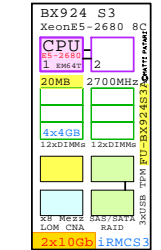

Welcome to GoldenEggs x86 Visual Configurations

<http://www.goldeneggs.fi>

A picture is worth of one thousand words.
It talks all languages.

x86-64 servers: **Dell** **IBM** **HP** **Fujitsu** **SUN** **Acer** **Lenovo** and **Cisco**

4x Gigabit E
Remote Manager

Intel Xeon E5-2699v3 x86-64
2300MHz 2P 18-Core **DELL-R730-A**

Intel Xeon E5-2680 x86-64
2700MHz 2P 8-Core **IBM-7914-L2x**

AMD Opteron 6172 x86-64
2100MHz 2P 12-Core **573088-421 EU**

Dell Blades

Fujitsu

HP Blades

IBM Blades

Cisco Blades

Donate

GoTo PayPal at:
www.GoldenEggs.fi

This x86 site is open, vendor independent.
It is fully funded from my own pocket.
To keep this service running,
Your personal support is welcome.

Matti.Patari@Kolumbus.fi
Helsinki Finland

Older GoldenEggs sites:

<http://h18000.www1.hp.com/info/GECPQA/>

<http://www.openvms.org/pages.php?page=GoldenEggs>

GE-links to x86 COMPARE Pictures:

New <http://www.goldeneggs.fi/documents/GE-COMP-E52600V3-A.pdf>

<http://www.goldeneggs.fi/documents/GE-COMP-E74800V2-A.pdf>

<http://www.goldeneggs.fi/documents/GE-COMPARE-BLADE-A.pdf>

<http://www.goldeneggs.fi/documents/GE-INT-E5-MAP-A.pdf>

GE-link to GE 25 Year-Book

<http://www.goldeneggs.fi/documents/GE-25-YEAR-BOOK.pdf>

Follow GoldenEggs on Twitter:

@goldeneggsfi

GE-Welcome1

© 2014 Matti Patari, All rights reserved.

GOLDEN EGGS Visuals™ Helsinki	14-Oct-2014	GE-Welcome1 Matti.Patari@Kolumbus.Fi

Welcome to Visual Configurations
GOLDEN EGGS Visuals, Helsinki

First rev 18-Apr-13