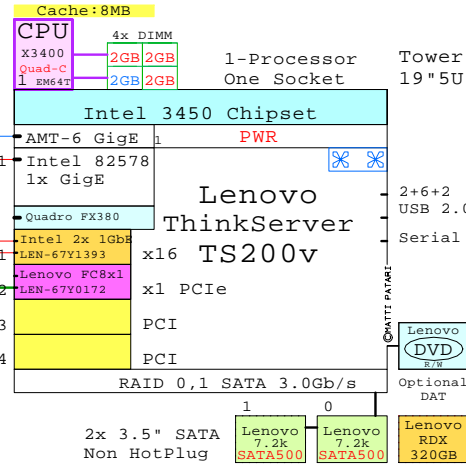

Lenovo ThinkServer  
TS200v  
Xeon E3450

Internal Options:

One Sockets, 5U  
Example Configuration  
x86-64

Intel Xeon X3450 x86-64  
2660MHz 1P-Quad **LEN-0981-1CU**

1x 8Gb Fibre Channel to external storage

- 1GB → LEN-67Y1387  
DDR3-DIMM  
1x 1GB DIMM
- 2GB → LEN-67Y1388  
DDR3-DIMM  
1x 2GB DIMM
- 4GB → LEN-67Y1389  
DDR3-DIMM  
1x 4GB DIMM
- Lenovo 7.2k SATA250 → LEN-67Y1400  
250GB 7.2k SATA 3.5"
- Lenovo 7.2k SATA500 → LEN-67Y1401  
500GB 7.2k SATA 3.5"
- Lenovo 7.2k SATA1TB → LEN-67Y1402  
1TB 7.2k SATA 3.5"
- Lenovo RDX 320GB → LEN-67Y1396  
RDX tape USB
- Intel 2x 1GbE → LEN-67Y1393  
1GbE 2ch LAN Adapter
- Lenovo RAID → LEN-67Y2622  
SAS RAID 8-Port
- Lenovo FC8x1 → LEN-67Y0172  
FC 8Gb 1ch HBA
- Lenovo FC8x2 → LEN-67Y0173  
FC 8Gb 2ch HBA

Parts list for the 1P Quad-Core Lenovo TS200v system above

Part Number	Qty	Description
1	1	Lenovo TS200v 1P I QC X3450-8MB 2GB Towe
1.1	1	Lenovo Qlog FC 8Gb 1-ch PCIe HBA
1.2	3	Lenovo 2GB Mem 1x2GB DDR3 TS200v
1.3	1	Lenovo 1000PT 2x 1GbE server adapter
1.4	1	Lenovo 320GB USB RDX drive
1.5	1	Lenovo 500GB SATA 7.2K 3.5" Disk