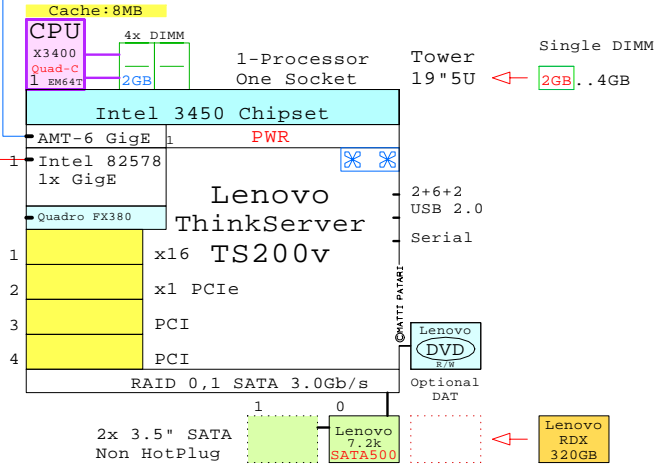

Parts list for the 1P Quad-Core Lenovo TS200v system above

Part Number	Qty	Description
1	1	Lenovo TS200v 1P I QC X3450-8MB 2GB Towe
1.1	1	Lenovo Qlog FC 8Gb 1-ch PCIe HBA
1.2	3	Lenovo 2GB Mem 1x2GB DDR3 TS200v
1.3	1	Lenovo 1000PT 2x 1GbE server adapter
1.4	1	Lenovo 320GB USB RDX drive
1.5	1	Lenovo 500GB SATA 7.2K 3.5" Disk

AMT RJ-45 10/100

1x RJ-45 10/100/1000

VGA 32MB

4x PCIe x8 I/O slots

Intel 2x 1GbE →  
LEN-67Y1393

Lenovo →  
7.2k  
SATA500

500GB 3.5"  
HDD

Link to this document: <http://www.goldeneggs.fi/documents/GE-LENOVO-TS200V-A.pdf>