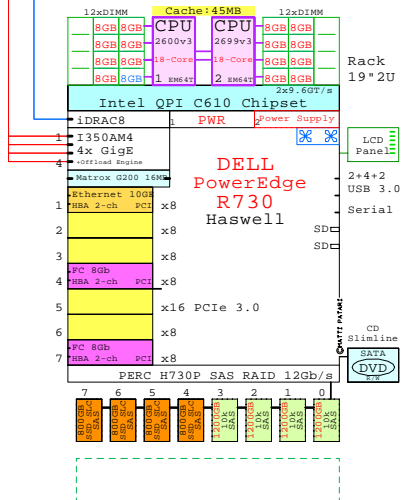

Welcome to GoldenEggs x86 Visual Configurations

<http://www.goldeneggs.fi>

A picture is worth of one thousand words.
It talks all languages.

x86-64 servers: **Dell** **IBM** **HP** **Fujitsu** **SUN** **Acer** **Lenovo** and **Cisco**

4x Gigabit E
Remote Manager

Intel Xeon E5-2699v3 x86-64
2300MHz 2P 18-Core **DELL-R730-A**