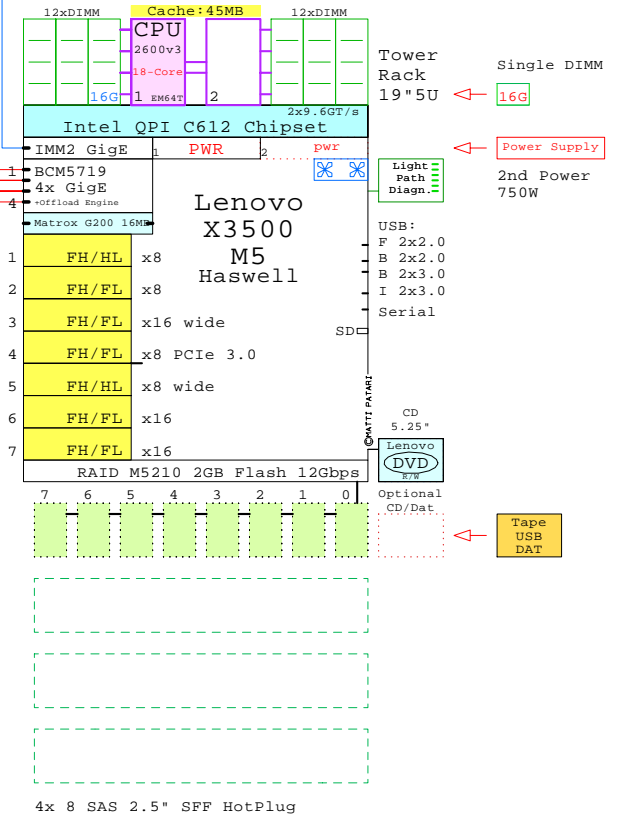

Haswell
2300MHz 18-Core

Intel Xeon E5-2699v3 x86-64 Max Memory
2300MHz 2P 18-Core LENOVO-X3500M5 24x 64GB=
1.5TB

MS Windows Server 2008
LINUX: Red Hat, SuSE

Golden Eggs Home:
<http://www.goldeneggs.fi>

© 2014 Matti Patari, All rights reserved.

GOLDEN EGGS Visuals™ Helsinki	14-Mar-2015	GE-LENOVO-X3500M5A
Matti.Patari@Kolumbus.fi		

Lenovo x3500 M5 2P/5U E5-2699v3
GOLDEN EGGS Visuals, Helsinki

Made by: Matti.Patari@Kolumbus.FI **Lenovo x3500 M5 Intel E5-2699v3 2P/5U**