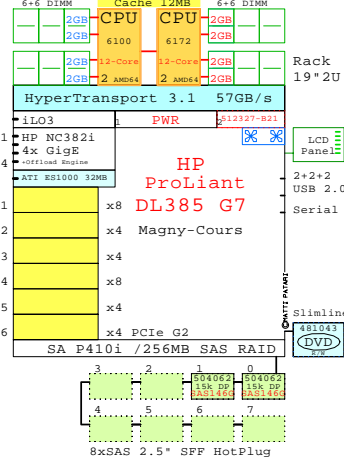

AMD Opteron 6172 x86-64
2100MHz 2P 12-Core **573088-421 EU**