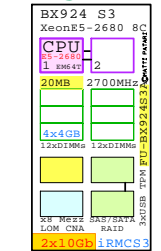

Welcome to GoldenEggs x86 Visual Configurations

<http://www.goldeneggs.fi>

A picture is worth of one thousand words.
It talks all languages.

x86-64 servers: **Dell** **IBM** **HP** **Fujitsu** **SUN** **Acer** **Lenovo** and **Cisco**

4x Gigabit E
Remote Manager

Intel Xeon E5-2699v3 x86-64
2300MHz 2P 18-Core **DELL-R730-A**

Intel Xeon E5-2699v3 x86-64
2300MHz 2P 18-Core **LENOVO-RD550-A**

AMD Opteron 6172 x86-64
2100MHz 2P 12-Core **573088-421 EU**

Dell Blades

Fujitsu

HP Blades

IBM Blades

Cisco Blades

Donate

GoTo PayPal at:
www.GoldenEggs.fi

This site is fully funded from my pocket.
To keep this service running,
Your personal support is welcome.

Matti.Patari@Kolumbus.fi
Helsinki Finland

Older GoldenEggs sites:
<http://h18000.www1.hp.com/info/GECPQA/>

GE-links to x86 COMPARE Pictures:

- New <http://www.goldeneggs.fi/documents/GE-COMP-E52600V3-A.pdf>
- <http://www.goldeneggs.fi/documents/GE-COMP-E74800V2-A.pdf>
- <http://www.goldeneggs.fi/documents/GE-COMPARE-BLADE-A.pdf>
- <http://www.goldeneggs.fi/documents/GE-INT-E5-MAP-A.pdf>

GE-link to GE 25 Year-Book

<http://www.goldeneggs.fi/documents/GE-25-YEAR-BOOK.pdf>

Follow GoldenEggs on Twitter:

@goldeneggsfi

GE-Welcome1

©2015 Matti Patari, All rights reserved.

GOLDEN EGGS Visuals™ Helsinki	14-Mar-2015	GE-Welcome1 Matti.Patari@Kolumbus.Fi

Welcome to Visual Configurations
GOLDEN EGGS Visuals, Helsinki