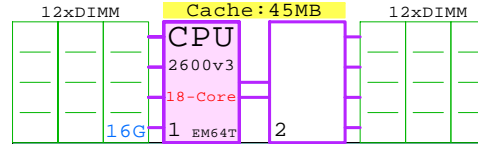

Tower
Rack
19" 5U

Single DIMM
16G

Intel QPI C612 Chipset

1 IMM2 GigE 1 PWR 2 PWR
1 BCM5719
4x GigE
+offload Engine
4 Matrox G200 16MB

Power Supply

2nd Power
750W

Lenovo
X3500
M5
Haswell

Light
Path
Diagn.

USB:
F 2x2.0
B 2x2.0
B 2x3.0
I 2x3.0
Serial