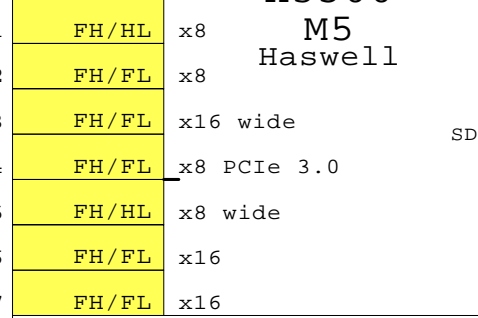

1 IMM2 GigE 1 PWR 2 PWR
1 BCM5719
4x GigE
+offload Engine
4 Matrox G200 16MB

Power Supply

2nd Power
750W

Lenovo
X3500
M5
Haswell

Light
Path
Diagn.

USB:
F 2x2.0
B 2x2.0
B 2x3.0
I 2x3.0
Serial

RAID M5210 2GB Flash 12Gbps