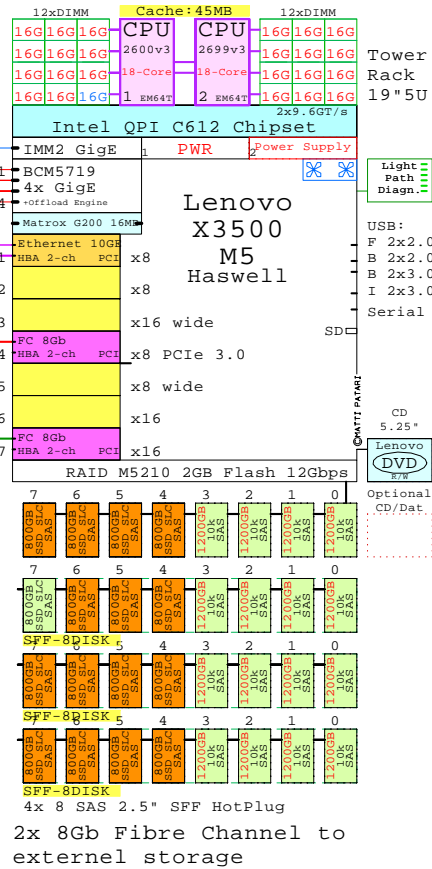

1 IMM2 GigE 1 PWR 2 PWR
1 BCM5719
4x GigE
+offload Engine
4 Matrox G200 16MB

Power Supply

2nd Power
750W

Lenovo
X3500
M5
Haswell

Light
Path
Diagn.

USB:
F 2x2.0
B 2x2.0
B 2x3.0
I 2x3.0
Serial

RAID M5210 2GB Flash 12Gbps

CD
5.25"

Lenovo
DVD
R/W

Optional
CD/Dat

Tape
USB
DAT

4x 8 SAS 2.5" SFF HotPlug

Lenovo x3500 M5
Xeon E5-2699v3

Internal Options:

- CPU** I-E5-2699v3
2699v3 18-Core
2nd 18-Core
E5-2699v3 45MB
2300MHz 145W
- MEM-8GB** 8GB Memory 1x DIMMs each
- MEM-16GB** 16GB
- MEM-32GB** 32GB
- POWER-2** 2nd Power 750W
- HDD-300GB** 300GB 10k SAS 2.5"
- HDD-600GB** 600GB 10k SAS 2.5"
- HDD-1200GB** 1200GB 10k SAS 2.5"
- SSD-200GB** 200GB SSD SAS 2.5"
- SSD-800GB** 800GB SSD SAS 2.5"
- DVD-SATA** SATA CD-RW/DVD

- PCI-1GbE** Ethernet 1Gb HBA 4-ch PCI
- PCI-10GbE** Ethernet 10Gb HBA 2-ch PCI
- PCI-FC8** FC 8Gb HBA 2-ch PCI
- PCI-RAID** RAID SAS HBA 8-ch PCI

Example Configuration
x86-64

Intel Xeon E5-2699v3 x86-64
2300MHz 2P 18-Core LENOVO-X3500M5

Parts list for the 2P 2x18-Core Lenovo x3500 M5

Part Number	Qty	Description
HDD-1200GB	16	Disk HDD 1200GB 2.5" SAS 10k hot-plug
I-E5-2699v3	1	Intel Xeon E5-2699-v3 18-Core 2.3GHz 45M
LEN-X3500M5	1	Lenovo x3500-M5 2P 18C E5-2699v3-45MB 16
MEM-16GB	23	Memory 1x 16GB DIMM
PCI-10GbE	1	Ethernet 2x 10GbE PCI HBA
PCI-FC8	2	Fibre Channel 8Gb 2-ch PCI HBA
POWER-2	1	Additional power supply hot-plug
SFF-8DISK	3	Optional 8xHDD/SSD Disk enablement kit
SSD-800GB	16	Disk SSD 800GB 2.5" SAS SLC hot-plug