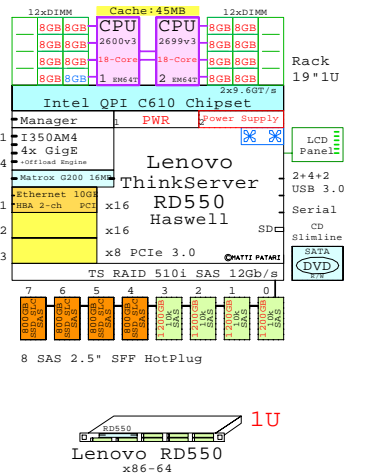

Intel Xeon E5-2699v3 x86-64
2300MHz 2P 18-Core **LENOVO-RD550-A**