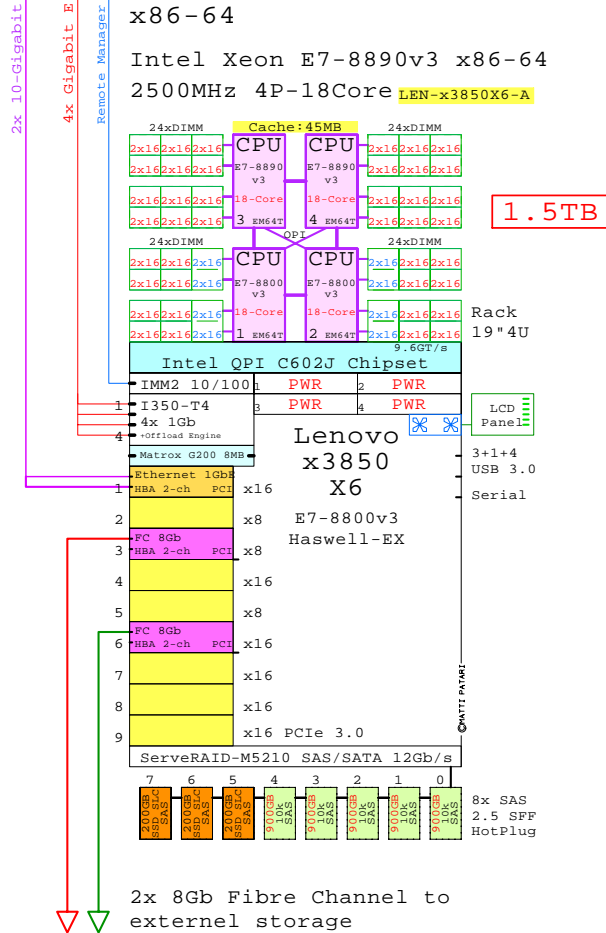

PCI-1GbE

Ethernet 2ch

PCI-FC8

FibreChannel 8Gb 2-ch

PCI-INF40

InfiniBand 1-ch 40Gbs

Example Configuration
x86-64

Intel Xeon E7-8890v3 x86-64
2500MHz 4P-18Core LENO-x3850X6-A

1.5TB

2x 8Gb Fibre Channel to external storage

3-4
Processor+Memory
Compute Book

48x DIMM Pairs
IBM IMM2 RJ-45 10/100
Network Controllers

Matrox G200 256MB

Storage SAS RAID based 2.5" HotPlug
HDD and SSD, 300GB...900GB

Storage SAS RAID based 2.5" HotPlug
HDD and SSD, 300GB...900GB

Parts list for 4P 18-Core 1.5TB Lenovo x3850X6

Part Number	Qty	Description
HDD-900GB	5	Disk HDD 900GB 2.5" SAS 10k hot-plug
IBM-2M16GB	40	IBM 2x16GB x3850-X6 DIMM Memory pair
LEN-E78890v	1	Lenovo Xeon 2x E7-8890v3 18-Core 2.5GHz
LEN-X3850X6	1	Lenovo x3850 X6 2P 18-C E7-8890v3 45MB 2
PCI-1GbE	1	Ethernet 4x 1GbE PCI HBA
PCI-FC8	2	Fibre Channel 8Gb 2-ch PCI HBA
SSD-200GB	3	Disk SSD 200GB 2.5" SAS SLC hot-plug