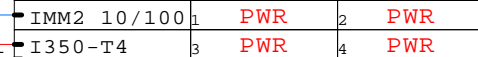

Rack
19" 4U

Intel QPI C602J Chipset 9.6GT/s