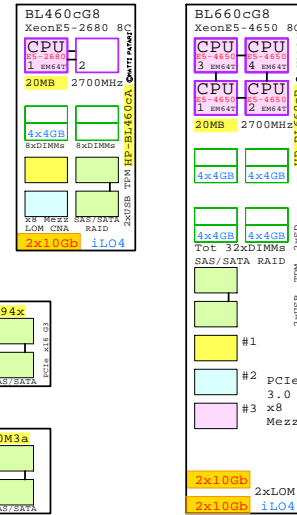

Fujitsu

HP Blades

IBM Blades

Cisco Blades

Donate

GoTo PayPal at:
www.GoldenEggs.fi

This site is fully funded from my pocket.
To keep this service running,
Your personal support is welcome.

Matti.Patari@Kolumbus.fi
Helsinki Finland

Older GoldenEggs sites:
<http://h18000.www1.hp.com/info/GECPQA/>

GE-links to x86 COMPARE Pictures:

- New <http://www.goldeneggs.fi/documents/GE-COMP-E78800V3-A.pdf>
- <http://www.goldeneggs.fi/documents/GE-COMP-E52600V3-A.pdf>
- <http://www.goldeneggs.fi/documents/GE-COMP-E74800V2-A.pdf>
- <http://www.goldeneggs.fi/documents/GE-COMPARE-BLADE-A.pdf>
- <http://www.goldeneggs.fi/documents/GE-INT-E5-MAP-A.pdf>

GE-link to GE 25 Year-Book

<http://www.goldeneggs.fi/documents/GE-25-YEAR-BOOK.pdf>

Follow GoldenEggs on Twitter:

@goldeneggsfi

GE-Welcome1

©2015 Matti Patari, All rights reserved.

GOLDEN EGGS Visuals™ Helsinki	29-Apr-2015	GE-Welcome1 Matti.Patari@Kolumbus.Fi

Welcome to Visual Configurations
GOLDEN EGGS Visuals, Helsinki

First rev 18-Apr-15