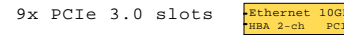

1.5TB

2x 8Gb Fibre Channel to external storage

3-4
Processor+Memory
Compute Book

48x DIMM Pairs
IBM IMM2 RJ-45 10/100
Network Controllers

Matrox G200 256MB

Storage SAS RAID based 2.5" HotPlug
HDD and SSD, 300GB...900GB