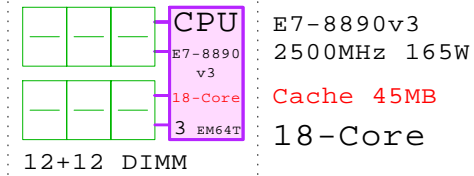

4U

3-4
Processor+Memory
Compute Book

48x DIMM Pairs 2x16 2x32 2x64
IBM IMM2 RJ-45 10/100

Network Controllers

Matrox G200 256MB

9x PCIe 3.0 slots

Storage SAS RAID based 2.5" HotPlug
HDD and SSD, 300GB...900GB

4x Gigabit E
Remote Manager

E7-8890v3
2500MHz 18-Core

Intel Xeon E7-8890v3 x86-64
2500MHz 4P-18Core LENOVO-x3850X6-A

Max Memory
96x 64GB=
6.1TB

Rack
19" 4U

Intel QPI C602J Chipset 9.6GT/s