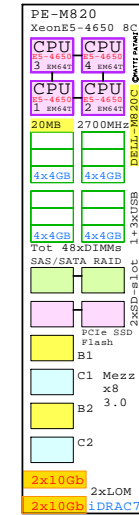

4U

3-4
Processor+Memory
Compute Book

48x DIMM Pairs 2x16 2x32 2x64
IBM IMM2 RJ-45 10/100

Network Controllers

Matrox G200 256MB

9x PCIe 3.0 slots

Storage SAS RAID based 2.5" HotPlug
HDD and SSD, 300GB...900GB

Internal Options:

3-4 18-Core
E7-8890v3 45MB
2500MHz 165W

IBM-2M16GB

DIMM Pairs

IBM-2M32GB

DIMM Pairs

IBM-2M64GB

DIMM Pairs

Storage SAS RAID based 2.5" HotPlug
HDD and SSD, 300GB...900GB

Parts list for 4P 18-Core 1.5TB Lenovo x3850X6

Part Number	Qty	Description
HDD-900GB	5	Disk HDD 900GB 2.5" SAS 10k hot-plug
IBM-2M16GB	40	IBM 2x16GB x3850-X6 DIMM Memory pair
LEN-E78890v	1	Lenovo Xeon 2x E7-8890v3 18-Core 2.5GHz
LEN-X3850X6	1	Lenovo x3850 X6 2P 18-C E7-8890v3 45MB 2
PCI-1GbE	1	Ethernet 4x 1GbE PCI HBA
PCI-FC8	2	Fibre Channel 8Gb 2-ch PCI HBA
SSD-200GB	3	Disk SSD 200GB 2.5" SAS SLC hot-plug

Intel Xeon E5-2699v3 x86-64
2300MHz 2P 18-Core **DELL-R730-A**

Intel Xeon E5-2699v3 x86-64
2300MHz 2P 18-Core **LENOVO-RD550-A**

AMD Optron 6172 x86-64
2100MHz 2P 12-Core **573088-421 EU**

Dell Blades

Fujitsu