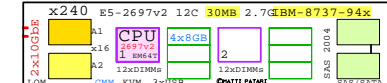

Welcome to GoldenEggs x86 Visual Configurations

<http://www.goldeneggs.fi>

A picture is worth of one thousand words.
It talks all languages.

x86-64 servers: **Dell** **IBM** **HP** **Fujitsu** **SUN** **Acer** **Lenovo** and **Cisco**

4x Gigabit E Remote Manager

Intel Xeon E5-2699v3 x86-64
2300MHz 2P 18-Core **DELL-R730-A**

Intel Xeon E5-2699v3 x86-64
2300MHz 2P 18-Core **LENOVO-RD550-A**

AMD Optron 6172 x86-64
2100MHz 2P 12-Core **573088-421 EU**

Dell Blades

Fujitsu

HP Blades

IBM Blades

Cisco Blades

Donate

GoTo PayPal at:
www.GoldenEggs.fi

This site is fully funded from my pocket.
To keep this service running,
Your personal support is welcome.

Matti.Patari@Kolumbus.fi
Helsinki Finland

Older GoldenEggs sites:
<http://h18000.www1.hp.com/info/GECPQA/>

GE-links to x86 COMPARE Pictures:

- New <http://www.goldeneggs.fi/documents/GE-COMP-E78800V3-A.pdf>
- <http://www.goldeneggs.fi/documents/GE-COMP-E52600V3-A.pdf>
- <http://www.goldeneggs.fi/documents/GE-COMP-E74800V2-A.pdf>
- <http://www.goldeneggs.fi/documents/GE-COMPARE-BLADE-A.pdf>
- <http://www.goldeneggs.fi/documents/GE-INT-E5-MAP-A.pdf>

GE-link to GE 25 Year-Book

<http://www.goldeneggs.fi/documents/GE-25-YEAR-BOOK.pdf>

Follow GoldenEggs on Twitter:

@goldeneggsfi

GE-Welcome1

©2015 Matti Patari, All rights reserved.

GOLDEN EGGS Visuals™ Helsinki	29-Apr-2015	GE-Welcome1 Matti.Patari@Kolumbus.Fi

Welcome to Visual Configurations
GOLDEN EGGS Visuals, Helsinki

First rev 18-Apr-15