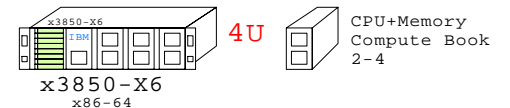

Golden Eggs Home:
<http://www.goldeneggs.fi>

© 2014 Matti Patari, All rights reserved.

GOLDEN EGGS Visuals™ Helsinki	28-Apr-2015	GE-LENOVO-X3850X6A Matti.Patari@Kolumbus.fi

Lenovo x3850-X6 E7-8890v3 2.5GHz
GOLDEN EGGS Visuals, Helsinki

Tip for detail printing:
- Zoom in area of interest
- Print, Print Current View

Lenovo x3850-X6 Intel E7-8890v3 4P/4U