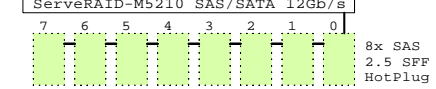

Storage SAS RAID based 2.5" HotPlug
HDD and SSD, 300GB...900GB

Parts list for 4P 18-Core 1.5TB Lenovo x3850X6

Part Number	Qty	Description
HDD-900GB	5	Disk HDD 900GB 2.5" SAS 10k hot-plug
IBM-2M16GB	40	IBM 2x16GB x3850-X6 DIMM Memory pair
LEN-E78890v	1	Lenovo Xeon 2x E7-8890v3 18-Core 2.5GHz
LEN-X3850X6	1	Lenovo x3850 X6 2P 18-C E7-8890v3 45MB 2
PCI-1GbE	1	Ethernet 4x 1GbE PCI HBA
PCI-FC8	2	Fibre Channel 8Gb 2-ch PCI HBA
SSD-200GB	3	Disk SSD 200GB 2.5" SAS SLC hot-plug