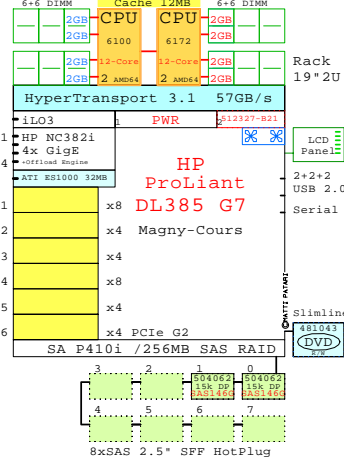

AMD Optron 6172 x86-64
2100MHz 2P 12-Core **573088-421 EU**