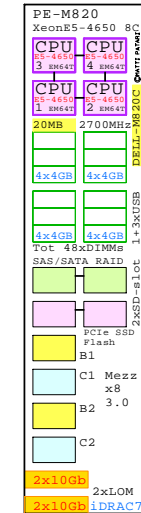

**SUPERMICRO 4048-B**  
**Xeon E7-4880v2**

Internal Options:

3-4 15-Core  
 E7-4880v2 37.5MB  
 2500MHz 130W

- 2x16 SM-2M16GB DIMM Pairs
- 2x32 SM-2M32GB
- 2x64 SM-2M64GB

- 300GB 15k SAS HDD-300GB 300GB 15k SAS 2.5"
- 600GB 10k SAS HDD-600GB 600GB 10k SAS 2.5"
- 900GB 10k SAS HDD-900GB 900GB 10k SAS 2.5"
- 200GB SLC SAS SSD-200GB 200GB SSD SAS 2.5"

Part Number	Qty	Description
HDD-900GB	5	Disk HDD 900GB 2.5" SAS 10k hot-plug
SM-2M16GB	40	SM 2x16GB 4048-B DIMM Memory Pair
SM-4048-B	1	SM 4048-B 2P 15-C E7-4880v2 37.5MB 256G
SM-E74880v2	1	SM Xeon 2x E7-4880v2 15-Core 2.5GHz 37MB
PCI-1GbE	1	Ethernet 2x 1GbE PCI HBA
PCI-FC8	2	Fibre Channel 8Gb 2-ch PCI HBA
SSD-200GB	5	Disk SSD 200GB 2.5" SAS SLC hot-plug

- 1 I350-T4 4x 1GigE
- 1 560FLR 2x 10GigE

Aspeed 2400 256MB  
 11x PCIe 3.0 slots

Storage SAS RAID based 2.5" HotPlug  
 HDD and SSD, 300GB...900GB

- 200GB SLC SAS SSD
- 900GB SAS HDD

Max Memory  
 96x 64GB=  
6.1TB

## Dell Blades