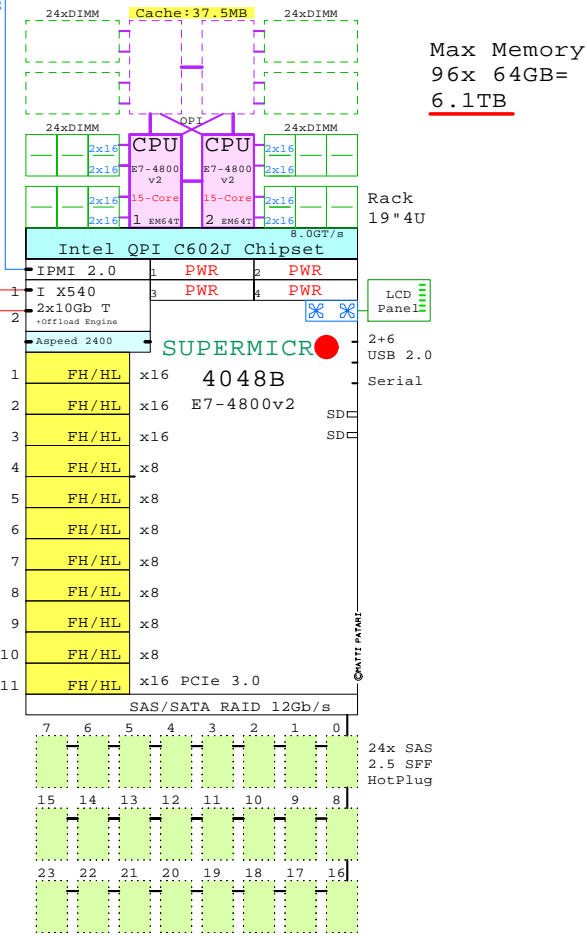

**SUPERMICRO 4048-B Intel E7-4880v2 4P/4U**

**E7-4800v2**  
**2500MHz 15-Core**

Intel Xeon E7-4880v2 x86-64  
 2500MHz 4P-15Core SM4048B-Axx

3-4 Processor + Memory cartridges

12+12 DIMM

48x DIMM Pairs 2x16 2x32 2x64  
 IPMI 2.0 RJ-45 10/100  
 Network Controllers

- 1 I350-T4 4x 1GigE
- 1 560FLR 2x 10GigE

Aspeed 2400 256MB  
 11x PCIe 3.0 slots

Storage SAS RAID based 2.5" HotPlug  
 HDD and SSD, 300GB...900GB

- 200GB SLC SAS SSD
- 900GB SAS HDD

Max Memory  
 96x 64GB=  
6.1TB