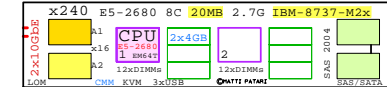

Welcome to GoldenEggs x86 Visual Configurations

<http://www.goldeneggs.fi>

A picture is worth of one thousand words.
It talks all Global languages.

x86-64 servers: **Dell** **IBM** **HP** **Fujitsu** **SUN** **Acer** **Lenovo** and **Cisco**

4x Gigabit E
iDRAC7 Remote Manager

Intel Xeon E5-2680 x86-64
2700MHz 2P 8-Core **DELL-R720-A**

Intel Xeon E5-2680 x86-64
2700MHz 2P 8-Core **IBM-7914-L2x**

AMD Optreron 6172 x86-64
2100MHz 2P 12-Core **573088-421 EU**

Dell Blades

Fujitsu

HP Blades

IBM Blades

Cisco Blades

Donate

PayPal at:
www.GoldenEggs.fi

This x86 site is open, vendor independent.
It is fully funded from my own pocket.
To keep this service running,
Your personal support is welcome.

Matti.Patari@Kolumbus.fi
Helsinki Finland

Older GoldenEggs sites:

<http://h18000.www1.hp.com/info/GECPQA/>

<http://www.openvms.org/pages.php?page=GoldenEggs>

[GE-links to x86 COMPARE Pictures:](#)

New <http://www.goldeneggs.fi/documents/GE-COMPARE-BLADE-A.pdf>

<http://www.goldeneggs.fi/documents/GE-INT-E5-MAP-A.pdf>

<http://www.goldeneggs.fi/documents/GE-COMP-E52400-A.pdf>

<http://www.goldeneggs.fi/documents/GE-COMP-E52600-A.pdf>

<http://www.goldeneggs.fi/documents/GE-COMP-E54600-A.pdf>

New <http://www.goldeneggs.fi/documents/GE-COMP-E74800V2-A.pdf>

[GE-link to GE 25 Year-Book](#)

New <http://www.goldeneggs.fi/documents/GE-25-YEAR-BOOK.pdf>

[Follow GoldenEggs on Twitter:](#)

[@goldeneggsfi](https://twitter.com/goldeneggsfi)

GE-Welcome1

© 2014 Matti Patari, All rights reserved.

GOLDEN EGGS Visuals™ Helsinki	21-Mar-2014	GE-Welcome1 Matti.Patari@Kolumbus.Fi

Welcome to Visual Configurations
GOLDEN EGGS Visuals, Helsinki

First rev 18-Apr-14