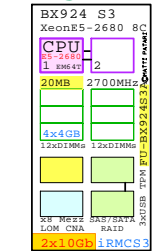

Welcome to GoldenEggs x86 Visual Configurations

<http://www.goldeneggs.fi>

A picture is worth of one thousand words.
It talks all Global languages.

x86-64 servers: **Dell** **IBM** **HP** **Fujitsu** **SUN** **Acer** **Lenovo** and **Cisco**

4x Gigabit E
iDRAC7 Remote Manager

Intel Xeon E5-2680 x86-64
2700MHz 2P 8-Core **DELL-R720-A**

Intel Xeon E5-2680 x86-64
2700MHz 2P 8-Core **IBM-7914-L2x**

AMD Optreron 6172 x86-64
2100MHz 2P 12-Core **573088-421 EU**

Dell Blades

Fujitsu

HP Blades

IBM Blades

Cisco Blades

Donate

PayPal at:
www.GoldenEggs.fi

This x86 site is open, vendor independent.
It is fully funded from my own pocket.
To keep this service running,
Your personal support is welcome.

Matti.Patari@Kolumbus.fi
Helsinki Finland

Older GoldenEggs sites:

<http://h18000.www1.hp.com/info/GECPQA/>

<http://www.openvms.org/pages.php?page=GoldenEggs>

[GE-links to x86 COMPARE Pictures:](#)

New <http://www.goldeneggs.fi/documents/GE-COMPARE-BLADE-A.pdf>

<http://www.goldeneggs.fi/documents/GE-INT-E5-MAP-A.pdf>

<http://www.goldeneggs.fi/documents/GE-COMP-E52400-A.pdf>

<http://www.goldeneggs.fi/documents/GE-COMP-E52600-A.pdf>

<http://www.goldeneggs.fi/documents/GE-COMP-E54600-A.pdf>

New <http://www.goldeneggs.fi/documents/GE-COMP-E74800V2-A.pdf>

[GE-link to GE 25 Year-Book](#)

New <http://www.goldeneggs.fi/documents/GE-25-YEAR-BOOK.pdf>

[Follow GoldenEggs on Twitter:](#)

[@goldeneggsfi](https://twitter.com/goldeneggsfi)

GE-Welcome1

© 2014 Matti Patari, All rights reserved.

GOLDEN EGGS Visuals™ Helsinki	21-Mar-2014	GE-Welcome1 Matti.Patari@Kolumbus.Fi

Welcome to Visual Configurations
GOLDEN EGGS Visuals, Helsinki

First rev 18-Apr-14