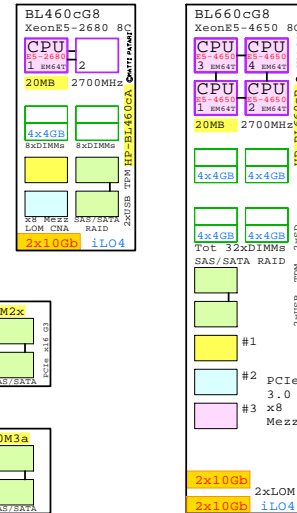

Fujitsu

HP Blades

IBM Blades

Cisco Blades

Donate

PayPal at:
www.GoldenEggs.fi

This x86 site is open, vendor independent.
It is fully funded from my own pocket.
To keep this service running,
Your personal support is welcome.

Matti.Patari@Kolumbus.fi
Helsinki Finland

Older GoldenEggs sites:

<http://h18000.www1.hp.com/info/GECPQA/>

<http://www.openvms.org/pages.php?page=GoldenEggs>

[GE-links to x86 COMPARE Pictures:](#)

New <http://www.goldeneggs.fi/documents/GE-COMPARE-BLADE-A.pdf>

<http://www.goldeneggs.fi/documents/GE-INT-E5-MAP-A.pdf>

<http://www.goldeneggs.fi/documents/GE-COMP-E52400-A.pdf>

<http://www.goldeneggs.fi/documents/GE-COMP-E52600-A.pdf>

<http://www.goldeneggs.fi/documents/GE-COMP-E54600-A.pdf>

New <http://www.goldeneggs.fi/documents/GE-COMP-E74800V2-A.pdf>

[GE-link to GE 25 Year-Book](#)

New <http://www.goldeneggs.fi/documents/GE-25-YEAR-BOOK.pdf>

[Follow GoldenEggs on Twitter:](#)

[@goldeneggsfi](https://twitter.com/goldeneggsfi)

GE-Welcome1

© 2014 Matti Patari, All rights reserved.

GOLDEN EGGS Visuals™ Helsinki	21-Mar-2014	GE-Welcome1 Matti.Patari@Kolumbus.Fi

Welcome to Visual Configurations
GOLDEN EGGS Visuals, Helsinki

First rev 18-Apr-14