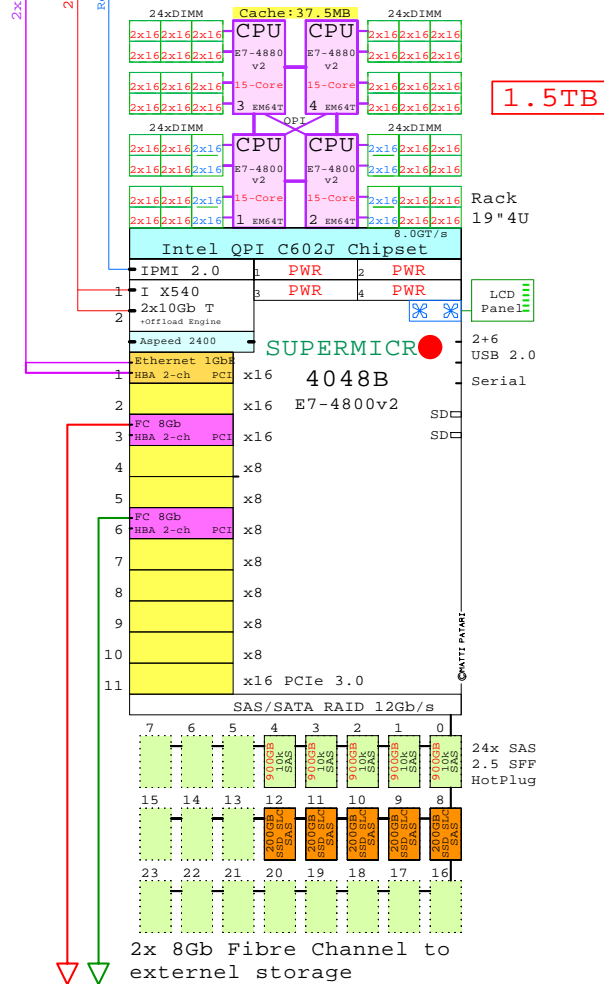

**SUPERMICRO 4048-B**  
**Xeon E7-4880v2**

Internal Options:

3-4 15-Core  
 E7-4880v2 37.5MB  
 2500MHz 130W

- 2x16 SM-2M16GB DIMM Pairs
- 2x32 SM-2M32GB
- 2x64 SM-2M64GB

- 300GB 15k SAS HDD-300GB 300GB 15k SAS 2.5"
- 600GB 10k SAS HDD-600GB 600GB 10k SAS 2.5"
- 900GB 10k SAS HDD-900GB 900GB 10k SAS 2.5"
- 200GB SLC SAS SSD-200GB 200GB SSD SAS 2.5"

- USB DVD-RW/DVD External DVD-USB

- RAID SAS HBA 8-ch PCI PCI-RAID SAS RAID PCIe

- Ethernet 1Gb HBA 2-ch PCI PCI-1GbE Ethernet 2ch

- FC 8Gb HBA 2-ch PCI PCI-FC8 FibreChannel 8Gb 2-ch

- InfiniBand 40 HBA 1-ch PCI PCI-INF40 InfiniBand 1-ch 40Gbs

Tip for detail printing:  
 - Zoom in area of interest  
 - Print, Current View

**Example Configuration**  
**x86-64**

Intel Xeon E7-4880v2 x86-64  
 2500MHz 4P-15Core SM4048B-Axx

1.5TB

**Parts list of the 4P 15-Core 1.5TB SM 4048-B**

Part Number	Qty	Description
HDD-900GB	5	Disk HDD 900GB 2.5" SAS 10k hot-plug
SM-2M16GB	40	SM 2x16GB 4048-B DIMM Memory Pair
SM-4048-B	1	SM 4048-B 2P 15-C E7-4880v2 37.5MB 256G
SM-E74880v2	1	SM Xeon 2x E7-4880v2 15-Core 2.5GHz 37MB
PCI-1GbE	1	Ethernet 2x 1GbE PCI HBA
PCI-FC8	2	Fibre Channel 8Gb 2-ch PCI HBA
SSD-200GB	5	Disk SSD 200GB 2.5" SAS SLC hot-plug