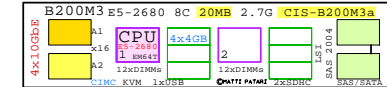

Cisco Blades

Donate

PayPal at:
www.GoldenEggs.fi

This x86 site is open, vendor independent.
It is fully funded from my own pocket.
To keep this service running,
Your personal support is welcome.

Matti.Patari@Kolumbus.fi
Helsinki Finland

Older GoldenEggs sites:

<http://h18000.www1.hp.com/info/GECPQA/>

<http://www.openvms.org/pages.php?page=GoldenEggs>

[GE-links to x86 COMPARE Pictures:](#)

New <http://www.goldeneggs.fi/documents/GE-COMPARE-BLADE-A.pdf>

<http://www.goldeneggs.fi/documents/GE-INT-E5-MAP-A.pdf>

<http://www.goldeneggs.fi/documents/GE-COMP-E52400-A.pdf>

<http://www.goldeneggs.fi/documents/GE-COMP-E52600-A.pdf>

<http://www.goldeneggs.fi/documents/GE-COMP-E54600-A.pdf>

New <http://www.goldeneggs.fi/documents/GE-COMP-E74800V2-A.pdf>

[GE-link to GE 25 Year-Book](#)

New <http://www.goldeneggs.fi/documents/GE-25-YEAR-BOOK.pdf>

[Follow GoldenEggs on Twitter:](#)

[@goldeneggsfi](https://twitter.com/goldeneggsfi)

GE-Welcome1

© 2014 Matti Patari, All rights reserved.

GOLDEN EGGS Visuals™ Helsinki	21-Mar-2014	GE-Welcome1 Matti.Patari@Kolumbus.Fi

Welcome to Visual Configurations
GOLDEN EGGS Visuals, Helsinki

First rev 18-Apr-14