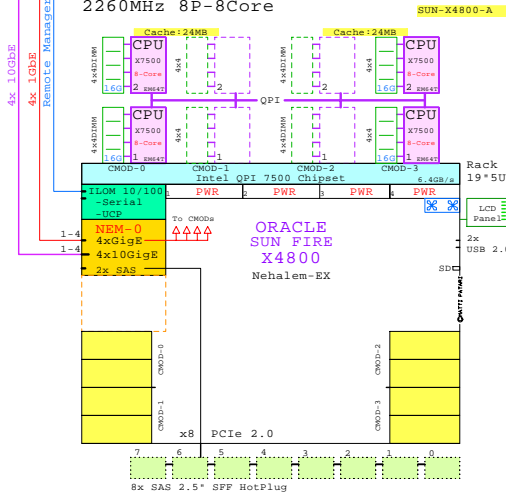

SUN SunFire x86 Server Family

GE-link to this document: <http://www.goldeneggs.fi/documents/GE-SUN-FAMILY-A.pdf>

SUN Rack Servers

Xeon 8P-5U

Intel Xeon X7560 x86-64
2260MHz 8P-8Core

5U