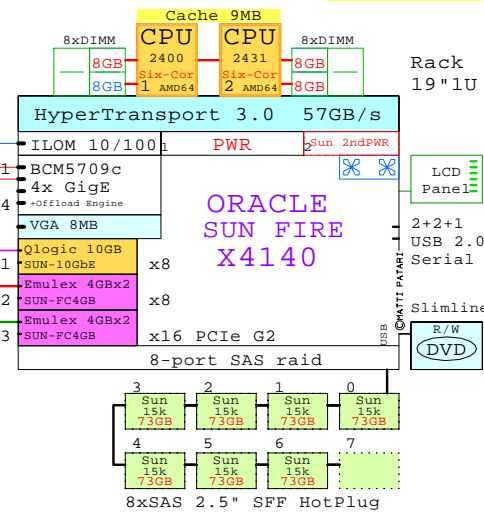

SUN X4140
AMD Opteron

Internal Options:

10-Gigabit
Gigabit E
Gigabit E
ILOM Remote Manager

Example Configuration
x64

AMD Opteron 2431 x86-64
2400MHz 2P Six-C SUN-X4140-B

2x 4Gb Fibre Channel to external storage

Istanbul
2400MHz Six-Core

AMD Opteron 2431 x86-64
2400MHz 2P Six-C SUN-X4140-B System #

MS Windows Server 2003 and 2008
LINUX: Red Hat, SuSE
VMware Virtualization Software

Tip for detail printing:
- Zoom in area of interest
- Print, Print Current View