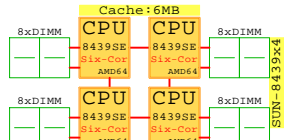

SUN X4640
AMD Opteron

Internal Options:

Processor Kit for Four CPUs

AMD 8439SE
Six-Core
2800MHz 6MB

Sun-8GB-2
Pair of
DDR3-SDRAM
2x 4GB

Sun-16GB-2
2x 8GB

Sun-36GB
36GB 15k SAS 2.5"

Sun-73GB
73GB 15k SAS 2.5"

Sun-146GB
146GB 10k SAS 2.5"

Sun-300GB
300GB 10k SAS 2.5"

SUN-100GB
100GB SSD SAS 2.5"

SUN-10GbE
Qlogic 10Gb CNA HBA

SUN-FC4GB
Emulex FC 4Gb 2-ch