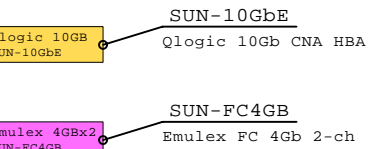

SUN FIRE X4170 M2 Intel Six-Core 5600 2P/1U

SUN X4270 M2
Xeon 5600

Internal Options:

Tip for detail printing:
- Zoom in area of interest
- Print, Print Current View

Example Configuration
x64

Intel Xeon X5680 x64
3330MHz 2P-Six-C SUN-X4270M2-A