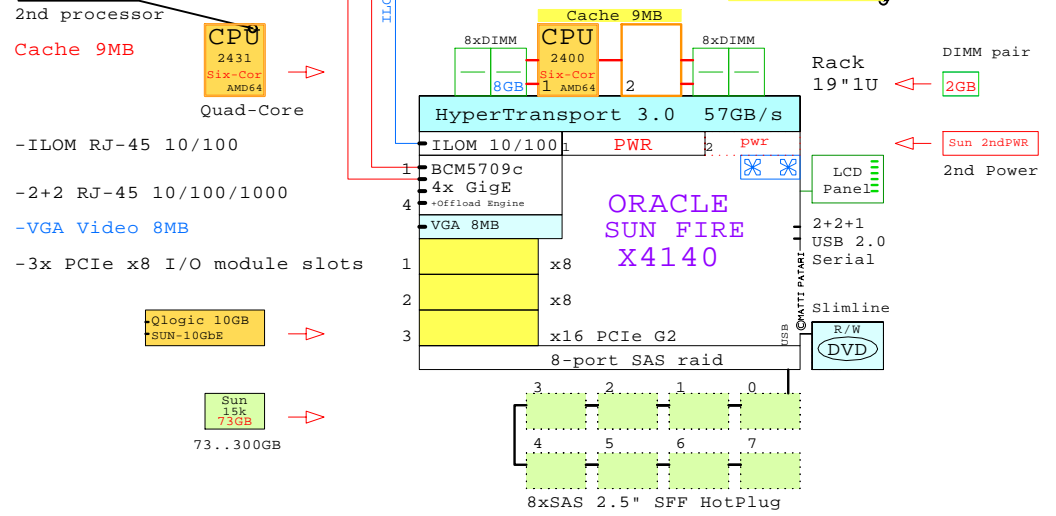

Istanbul
2400MHz Six-Core

AMD Opteron 2431 x86-64
2400MHz 2P Six-C SUN-X4140-B System #

MS Windows Server 2003 and 2008
LINUX: Red Hat, SuSE
VMware Virtualization Software

Tip for detail printing:
- Zoom in area of interest
- Print, Print Current View

Golden Eggs Home:
<http://www.goldeneggs.fi>

© 2010 Matti Patari, All rights reserved.

GOLDEN EGGS Visuals™ Helsinki	10-Mar-2010	GE-SUN-X4140-B
Matti.Patari@Goldeneggs.Fi		

Parts list for the 2P Six-Core SUN X4140 system above

Part Number	Qty	Description
1	1	SUN-X4140-B 1 SUN X4140 2P 6C 2431 2.4GH 8GB AMD64 SAS
1.1	1	SUN-10GbE 1 SUN Qlogic 10Gb CNA server adapter
1.2	1	SUN-2431 1 AMD64 6C 2.4GHz 2431 CPU kit X4140
1.3	2	SUN-FC4GB 2 SUN Emulex FC 4Gb 2-ch PCIe HBA
1.4	7	SUN-73GB 7 Sun 73GB SAS 15000r HotPlug 2.5" disk
1.5	3	SUN-8GB 3 Sun 8GB Memory option kit 2x4GB
1.6	1	SUN-power 1 Sun second power supply

SUN FIRE X4140 AMD Six-Core 2P/1U

SUN X4140 2P/1U AMD Opteron Six-C
GOLDEN EGGS Visuals, Helsinki