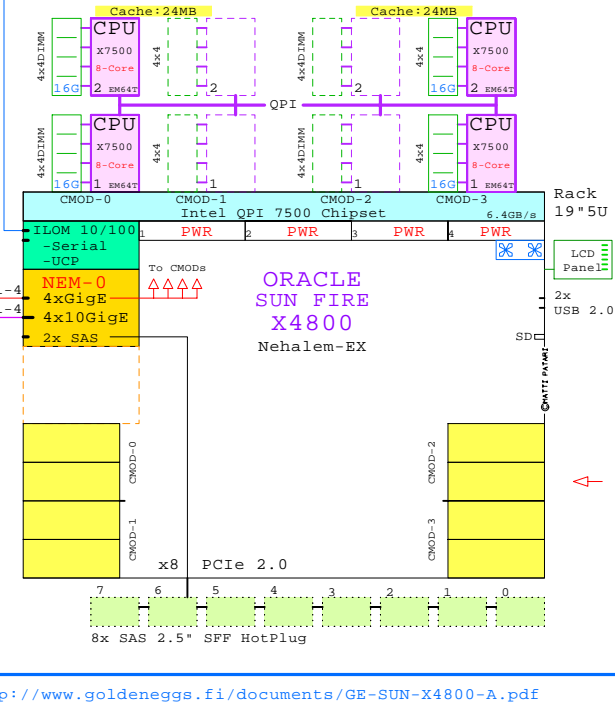

Nehalem-EX

2260MHz Eight-Core

Max memory: 128x16GB DIMMs = 2TB

Intel Xeon X7560 x86-64
2260MHz 8P-8Core

GE-link to this document: <http://www.goldeneggs.fi/documents/GE-SUN-X4800-A.pdf>

Note, Modular Blade construction

MS Windows Server 2003 and 2008
LINUX: Red Hat, SuSE
VMware Virtualization Software

Tip for detail printing:
- Zoom in area of interest
- Print, Print Current View

Golden Eggs Home:
<http://www.goldeneggs.fi>

© 2010 Matti Patari, All rights reserved.

GOLDEN EGGS Visuals™ Helsinki	01-Nov-2010	GE-SUN-X4800-A
		Matti.Patari@Kolumbus.Fi

SUN FIRE X4800 Intel Eight-Core 7500 8P/5U

SUN X4800 8P/5U x7560 2260MHz
GOLDEN EGGS Visuals, Helsinki