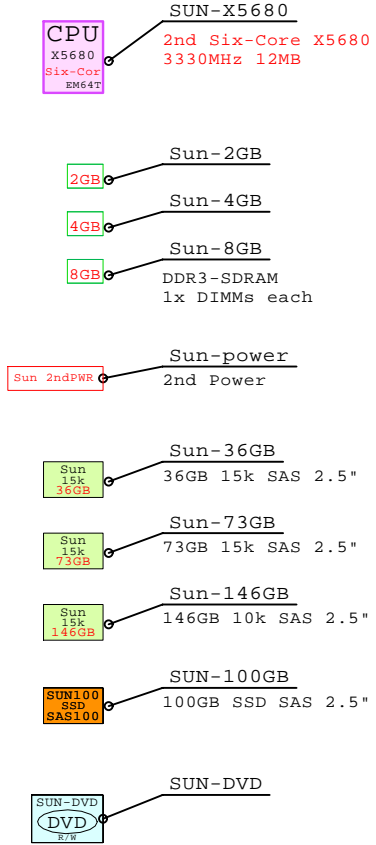

SUN X4170 M2
Xeon 5600

Internal Options:

2x 4Gb Fibre Channel to external storage

Parts list for the 2P Six-Core SUN X4170 M2 system above

Part Number	Qty	Description
1	SUN-X4170M2	1 SUN x4170 M2 2P Six X5680-12MB 6GB 1U
1.1	SUN-100GB	2 SUN 100GB SAS SSD hot-plug disk 2.5"
1.2	SUN-10GbE	1 SUN Qlogic 10Gb CNA server adapter
1.3	SUN-FC4GB	2 SUN Emulex FC 4Gb 2-ch PCIe HBA
1.4	SUN-X5680	1 Xeon 6C X5680-12MB 3.33GHz for X4270
1.5	Sun-2GB	3 Sun 2GB Memory option kit 2x1GB
1.6	Sun-73GB	5 Sun 73GB SAS 15000r HotPlug 2.5" disk
1.7	Sun-power	1 Sun second power supply