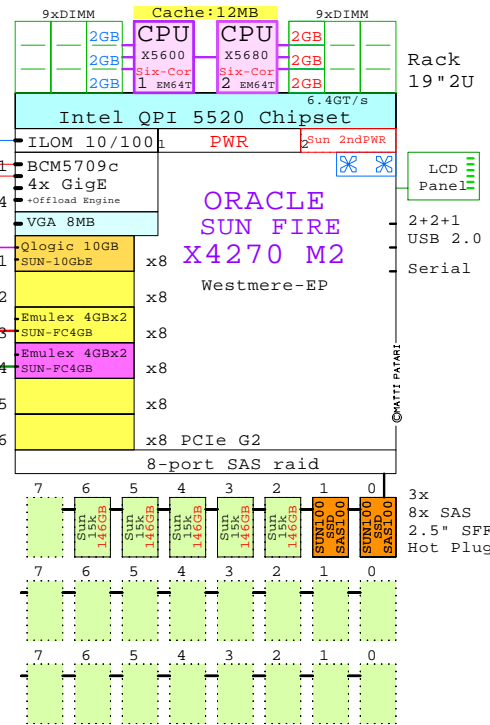

SUN FIRE X4170 M2 Intel Six-Core 5600 2P/1U

SUN X4270 M2
Xeon 5600

Internal Options:

Tip for detail printing:
- Zoom in area of interest
- Print, Print Current View

Example Configuration
x64

Intel Xeon X5680 x64
3330MHz 2P-Six-C SUN-X4270M2-A

2x 4Gb Fibre Channel to external storage

Parts list for the 2P Six-Core SUN X4270 M2 system above

Part Number	Qty	Description
1	1	SUN-X4270M2 1 SUN x4270 M2 2P Six X5680-12MB 6GB 2U
1.1	2	SUN-100GB 2 SUN 100GB SAS SSD hot-plug disk 2.5"
1.2	1	SUN-10GbE 1 SUN Qlogic 10Gb CNA server adapter
1.3	2	SUN-FC4GB 2 SUN Emulex FC 4Gb 2-ch PCIe HBA
1.4	1	SUN-X5680 1 Xeon 6C X5680-12MB 3.33GHz for X4270
1.5	5	Sun-146GB 5 Sun 146GB SAS 15000r HotPlug 2.5" disk
1.6	3	Sun-2GB 3 Sun 2GB Memory option kit 2x1GB
1.7	1	Sun-power 1 Sun second power supply