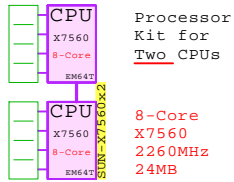

SUN X4470 4P/3U x7560 2260MHz
GOLDEN EGGS Visuals, Helsinki

SUN X4800
Xeon X7560

Internal Options:

- Sun-16GB-4: Four x4GB DDR3-SDRAM 4x 4GB
- Sun-32GB-4: 4x 8GB
- Sun-64GB-4: 4x 16GB
- Sun-146GB: 146GB 15k SAS 2.5"
- Sun-300GB: 300GB 10k SAS 2.5"
- SUN-100GB: 100GB SSD SAS 2.5"