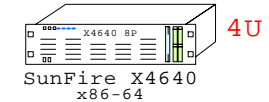

MS Windows Server 2003 and 2008
LINUX: Red Hat, SuSE
VMware Virtualization Software

Tip for detail printing:
- Zoom in area of interest
- Print, Print Current View

Golden Eggs Home:
<http://www.goldeneggs.fi>

© 2010 Matti Patari, All rights reserved.

GOLDEN EGGS Visuals™ Helsinki	26-Oct-2010	GE-SUN-X4640-A
		Matti.Patari@Kolumbus.Fi

SUN FIRE X4640 AMD Six-Core 8439SE 8P/4U

SUN X4640 8P/4U AMD 8439SE 2.8GHZ
GOLDEN EGGS Visuals, Helsinki