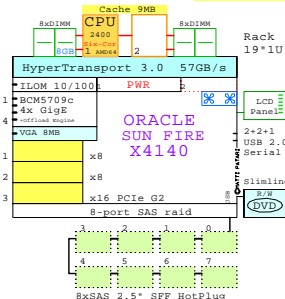

Opteron 2P-1U

AMD Opteron 2431 x86-64
2400MHz 2P Six-C

1U

Note:
Link to X4140 GoldenEggs document

- Link to Dell family: <http://www.goldeneggs.fi/documents/GE-DELL-FAMILY-A.pdf>
- Link to IBM family: <http://www.goldeneggs.fi/documents/GE-IBM-FAMILY-A.pdf>
- Link to HP family: <http://www.goldeneggs.fi/documents/GE-HP-FAMILY-A.pdf>
- Link to Fujitsu family: <http://www.goldeneggs.fi/documents/GE-FUJITSU-FAMILY-A.pdf>

Created by:
Matti.Patari@Kolumbus.Fi
Helsinki

Tip for detail printing:
- Zoom in area of interest
- Print, Print Current View

GoldenEggs Home:
<http://www.goldeneggs.fi>

© 2011 Matti Patari, All rights reserved.

GOLDEN EGGS Visuals™ Helsinki	30-Jan-2011	GE-SUN-FAMILY-A
		Matti.Patari@Kolumbus.fi

SUN x86 Server 8P,4P,2P Intel,AMD
GOLDEN EGGS Visuals, Helsinki