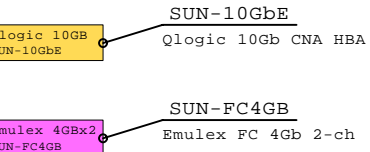

GOLDEN EGGS Visuals™ Helsinki	30-Jan-2011	GE-SUN-FAMILY-A
		Matti.Patari@Kolumbus.fi

SUN x86 Server 8P,4P,2P Intel,AMD
GOLDEN EGGS Visuals, Helsinki

SUN X4170 M2
Xeon 5600

Internal Options:

2x 4Gb Fibre Channel to external storage