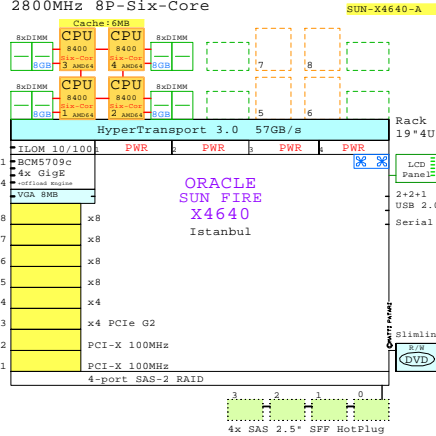

Opteron 8P-4U

AMD Opteron 8439SE x86-64
2800MHz 8P-Six-Core

4U