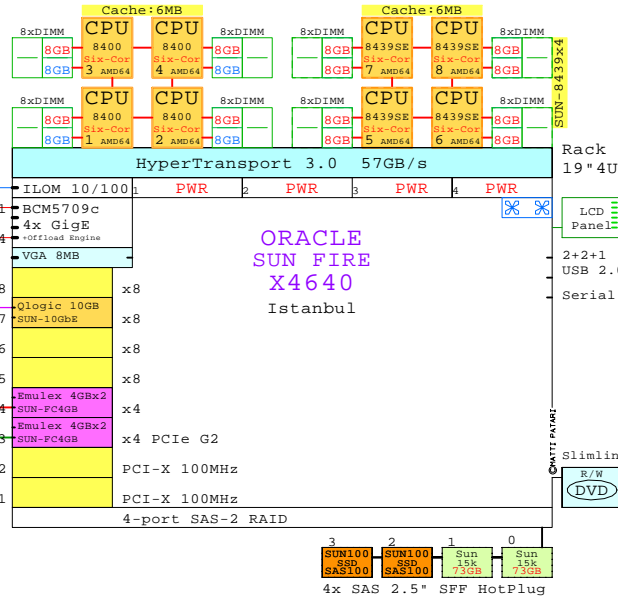

Sun-16GB-2
2x 8GB

Sun-36GB
36GB 15k SAS 2.5"

Sun-73GB
73GB 15k SAS 2.5"

Sun-146GB
146GB 10k SAS 2.5"

Sun-300GB
300GB 10k SAS 2.5"

SUN-100GB
100GB SSD SAS 2.5"

SUN-10GbE
Qlogic 10Gb CNA HBA

SUN-FC4GB
Emulex FC 4Gb 2-ch

Example Configuration
x64

AMD Opteron 8439SE x86-64
2800MHz 8P-Six-Core

2x 4Gb Fibre Channel to
external storage

Parts list for the 8P Six-Core SUN X4640 system above

	Part Number	Qty	Description
	SUN-X4640-A	1	Sun X4640 8P Six-C 8439SE 6MB 32GB 4U
1.1	SUN-100GB	2	SUN 100GB SAS SSD hot-plug disk 2.5"
1.2	SUN-10GbE	1	SUN Qlogic 10Gb CNA server adapter
1.3	SUN-8439x4	1	5-8P CPU AMD64 6C 8439SE 2.8GHz X4640
1.3.1	Sun-8GB-2	8	Sun 8GB Memory option kit 2x4GB
1.4	SUN-FC4GB	2	SUN Emulex FC 4Gb 2-ch PCIe HBA
1.5	Sun-73GB	2	Sun 73GB SAS 15000r HotPlug 2.5" disk
1.6	Sun-8GB-2	4	Sun 8GB Memory option kit 2x4GB