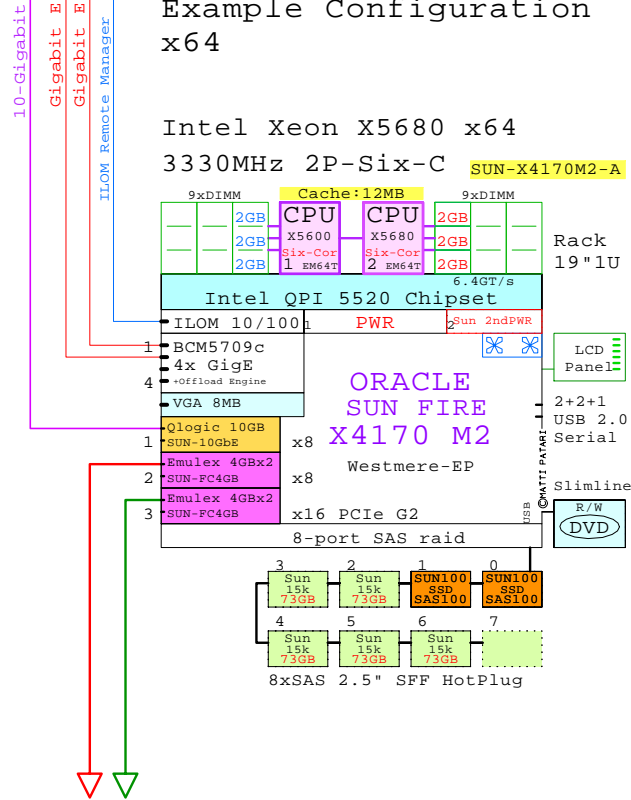

SUN X4170 M2
Xeon 5600

Internal Options:

2x 4Gb Fibre Channel to external storage

Parts list for the 2P Six-Core SUN X4170 M2 system above

Part Number	Qty	Description
1	SUN-X4170M2	1 SUN x4170 M2 2P Six X5680-12MB 6GB 1U
1.1	SUN-100GB	2 SUN 100GB SAS SSD hot-plug disk 2.5"
1.2	SUN-10GbE	1 SUN Qlogic 10Gb CNA server adapter
1.3	SUN-FC4GB	2 SUN Emulex FC 4Gb 2-ch PCIe HBA
1.4	SUN-X5680	1 Xeon 6C X5680-12MB 3.33GHz for X4270
1.5	Sun-2GB	3 Sun 2GB Memory option kit 2x1GB
1.6	Sun-73GB	5 Sun 73GB SAS 15000r HotPlug 2.5" disk
1.7	Sun-power	1 Sun second power supply