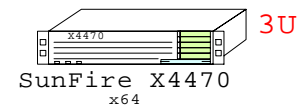

Golden Eggs Home:
<http://www.goldeneggs.fi>

© 2010 Matti Patari, All rights reserved.

GOLDEN EGGS Visuals™ Helsinki	04-Oct-2010	GE-SUN-X4470-A
		Matti.Patari@Kolumbus.Fi

SUN X4470 4P/3U x7560 2260MHz
GOLDEN EGGS Visuals, Helsinki