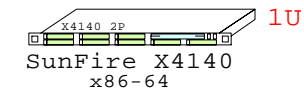

Istanbul
2400MHz Six-Core

AMD Opteron 2431 x86-64
2400MHz 2P Six-C SUN-X4140-B System #

MS Windows Server 2003 and 2008
LINUX: Red Hat, SuSE
VMware Virtualization Software

Tip for detail printing:
- Zoom in area of interest
- Print, Print Current View

Golden Eggs Home:
<http://www.goldeneggs.fi>

© 2010 Matti Patari, All rights reserved.

GOLDEN EGGS Visuals™ Helsinki	10-Mar-2010	GE-SUN-X4140-B
Matti.Patari@Goldeneggs.Fi		

Parts list for the 2P Six-Core SUN X4140 system above

Part Number	Qty	Description
1	1	SUN-X4140-B 1 SUN X4140 2P 6C 2431 2.4GH 8GB AMD64 SAS
1.1	1	SUN-10GbE 1 SUN Qlogic 10Gb CNA server adapter
1.2	1	SUN-2431 1 AMD64 6C 2.4GHz 2431 CPU kit X4140
1.3	2	SUN-FC4GB 2 SUN Emulex FC 4Gb 2-ch PCIe HBA
1.4	7	SUN-73GB 7 Sun 73GB SAS 15000r HotPlug 2.5" disk
1.5	3	SUN-8GB 3 Sun 8GB Memory option kit 2x4GB
1.6	1	SUN-power 1 Sun second power supply

SUN FIRE X4140 AMD Six-Core 2P/1U

SUN X4140 2P/1U AMD Opteron Six-C
GOLDEN EGGS Visuals, Helsinki