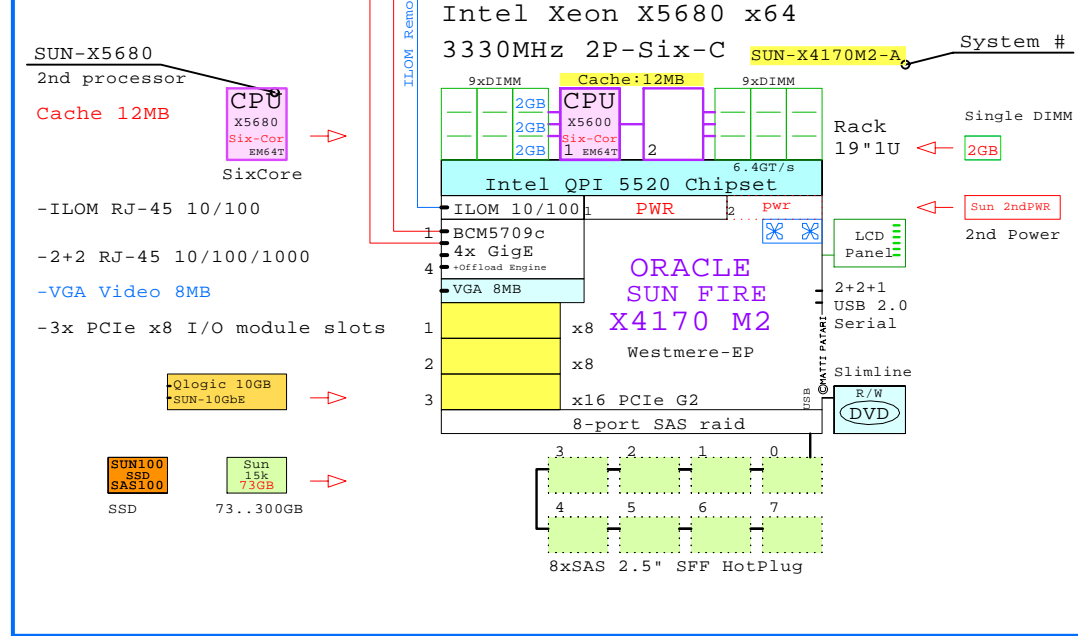

Westmere-EP
3330MHz Six-Core

GE-link to this document:

<http://www.goldeneggs.fi/documents/GE-SUN-X4170M2-A.pdf>

MS Windows Server 2003 and 2008
LINUX: Red Hat, SuSE
VMware Virtualization Software

Tip for detail printing:
- Zoom in area of interest
- Print, Print Current View

Golden Eggs Home:
<http://www.goldeneggs.fi>

© 2010 Matti Patari, All rights reserved.

GOLDEN EGGS Visuals™ Helsinki	04-Oct-2010	GE-SUN-X4170M2-A
		Matti.Patari@Kolumbus.Fi

SUN X4170 M2 2P/1U x5680 3330MHz
GOLDEN EGGS Visuals, Helsinki

SUN FIRE X4170 M2 Intel Six-Core 5600 2P/1U