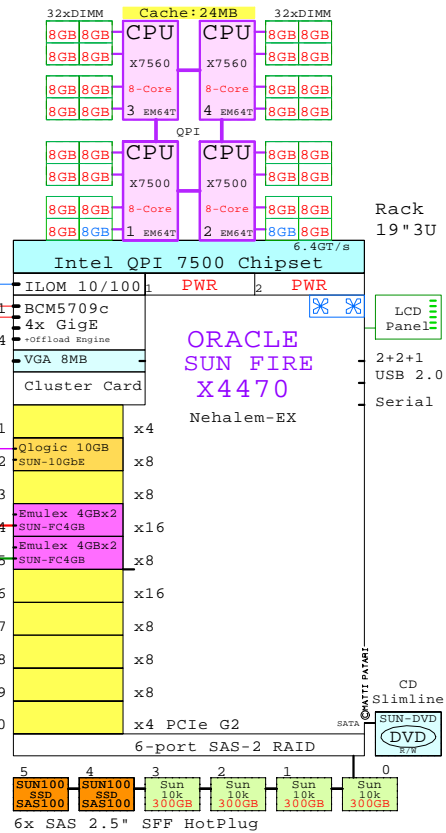

SUN X4470
Xeon 7500

Internal Options:

MS Windows Server 2003 and 2008
LINUX: Red Hat, SuSE
VMware Virtualization Software

Tip for detail printing:
- Zoom in area of interest
- Print, Print Current View

Example Configuration
x64

Intel Xeon X7560 x64
2260MHz 4P-8Core SUN-X4270-A

2x 4Gb Fibre Channel to external storage

Parts list for the 4P Eight-Core SUN X4470 system above

Part Number	Qty	Description
SUN-100GB	2	SUN 100GB SAS SSD hot-plug disk 2.5"
SUN-10GbE	1	Qlogic 10Gb CNA server adapter
SUN-DVD	1	SUN CD-RW/DVD-ROM Option kit, slimline
SUN-FC4GB	2	SUN Emulex FC 4Gb 2-ch PCIe HBA
SUN-MEMBOO	6	SUN Memory Expansion Book
SUN-X4470-A	1	SUN x4470 4P 8-C X7560-24MB 16GB 3U
SUN-X7560	2	SUN Xeon X7560 8-Core 2.26GHz 24MB Proce
Sun-300GB	4	Sun 300GB SAS 10000r HotPlug 2.5" disk
Sun-8GB-2	30	Sun 8GB Memory option kit 2x4GB

SUN FIRE X4470 Intel Eight-Core 7500 4P/3U

Nehalem-EX

2260MHz Eight-Core

Intel Xeon X7560 x64
2260MHz 4P-8Core SUN-X4270-A