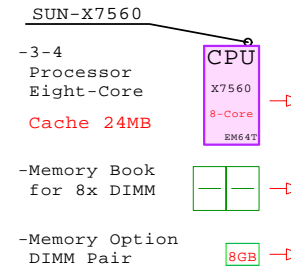

-3-4 Processor Eight-Core
Cache 24MB
-Memory Book for 8x DIMM
-Memory Option DIMM Pair 8GB =4+4
-ILOM RJ-45 10/100
-2+2 RJ-45 10/100/1000
-VGA Video 8MB
-Cluster module slots
-10x PCIe x8 I/O module slots

GE-link to this document: <http://www.goldeneggs.fi/documents/GE-SUN-X4470-A.pdf>