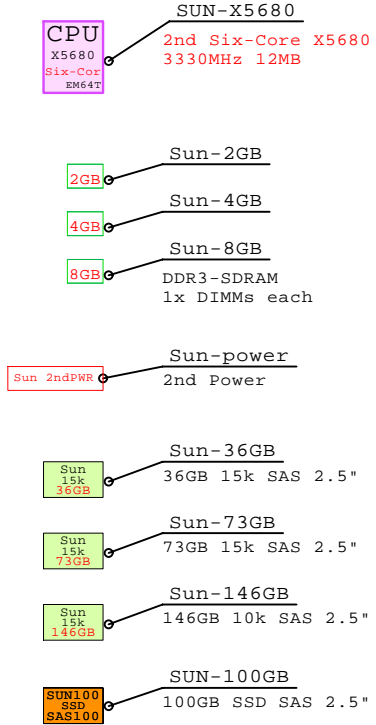

SUN X4270 M2
Xeon 5600

Internal Options:

Tip for detail printing:
- Zoom in area of interest
- Print, Print Current View