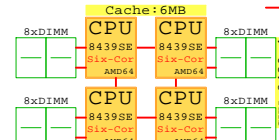

Istanbul

2800MHz Six-Core

Max memory:
64x 16GB DIMMs
= 1TB

-Memory Option,
DIMM Pair
8GB = 4+4

-Processor Kit for Four CPUs

-ILOM RJ-45 10/100

-Four RJ-45 100/1000

-VGA Video 8MB