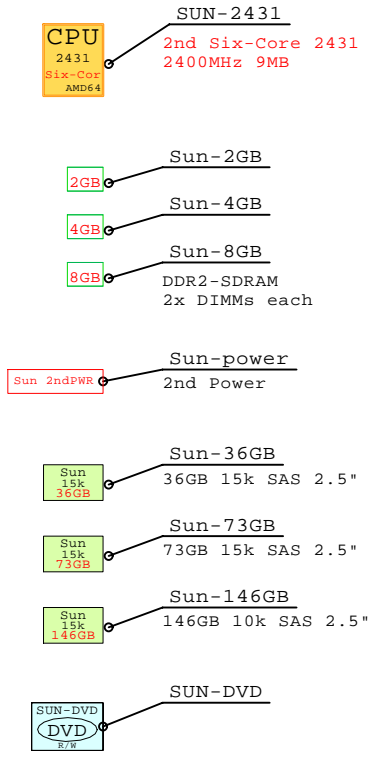

SUN X4240
AMD Opteron

Internal Options:

++ Plus many more std PCIe I/O modules...

Tip for detail printing:
- Zoom in area of interest
- Print, Print Current View