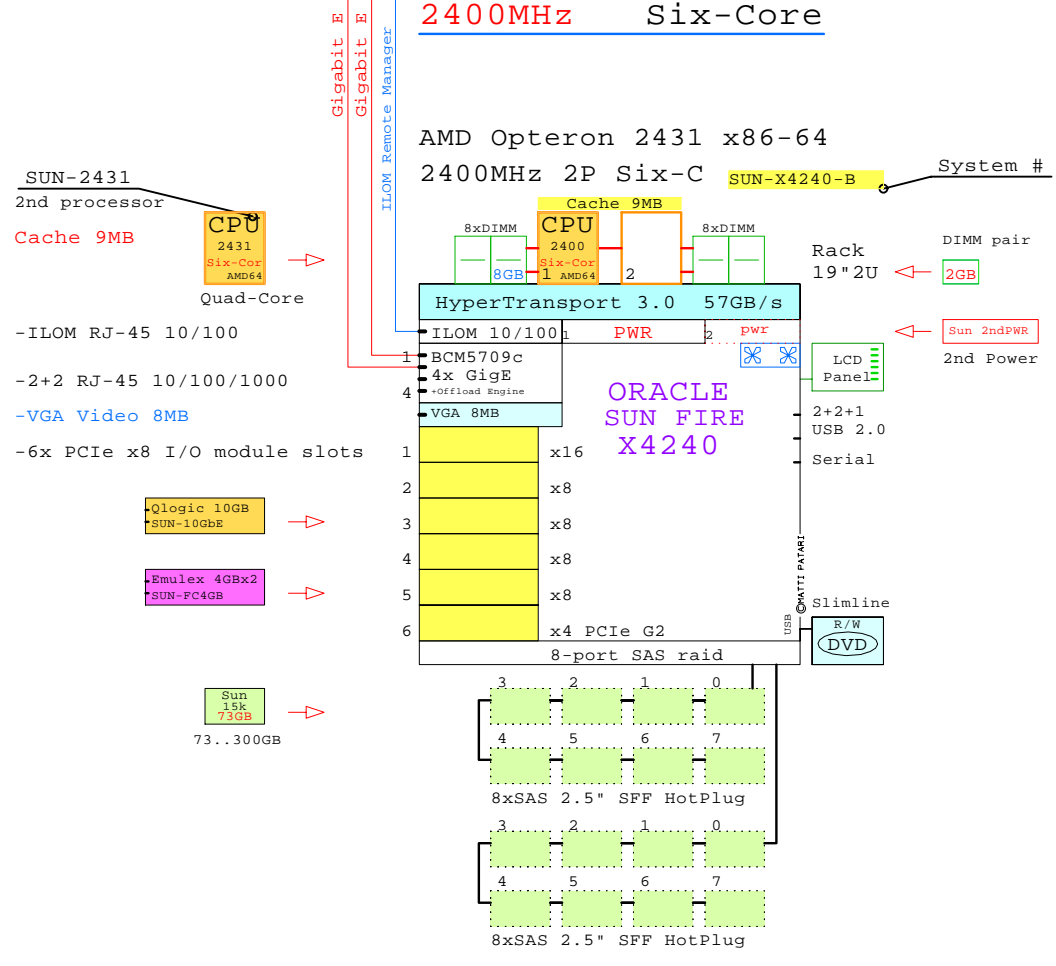

MS Windows Server 2003 and 2008
LINUX: Red Hat, SuSE
VMware Virtualization Software
Golden Eggs Home:
<http://www.goldeneggs.fi>

© 2010 Matti Patari, All rights reserved.

GOLDEN EGGS Visuals™ Helsinki	10-Mar-2010	GE-SUN-X4240-B
Matti.Patari@Goldeneggs.Fi		

SUN X4240 2P/2U AMD Opteron Six-C
GOLDEN EGGS Visuals, Helsinki

SUN FIRE X4240 AMD Six-Core 2P/2U