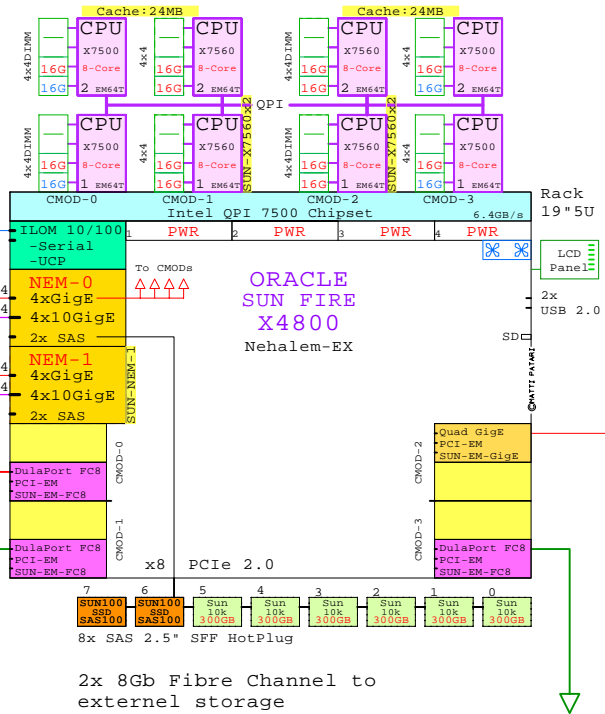

SUN X4800
Xeon X7560

Internal Options:

- Sun-16GB-4: Four x4GB DDR3-SDRAM 4x 4GB
- Sun-32GB-4: 4x 8GB
- Sun-64GB-4: 4x 16GB
- Sun-146GB: 146GB 15k SAS 2.5"
- Sun-300GB: 300GB 10k SAS 2.5"
- SUN-100GB: 100GB SSD SAS 2.5"

Example Configuration
x64

Intel Xeon X7560 x86-64
2260MHz 8P-8Core