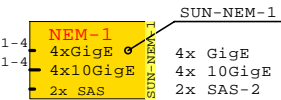

Network ExpressModule