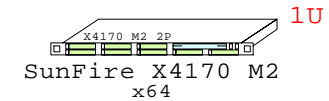

MS Windows Server 2003 and 2008
LINUX: Red Hat, SuSE
VMware Virtualization Software

Tip for detail printing:
- Zoom in area of interest
- Print, Print Current View

Golden Eggs Home:
<http://www.goldeneggs.fi>

© 2010 Matti Patari, All rights reserved.

GOLDEN EGGS Visuals™ Helsinki	04-Oct-2010	GE-SUN-X4170M2-A
		Matti.Patari@Kolumbus.Fi

SUN X4170 M2 2P/1U x5680 3330MHz
GOLDEN EGGS Visuals, Helsinki

SUN FIRE X4170 M2 Intel Six-Core 5600 2P/1U