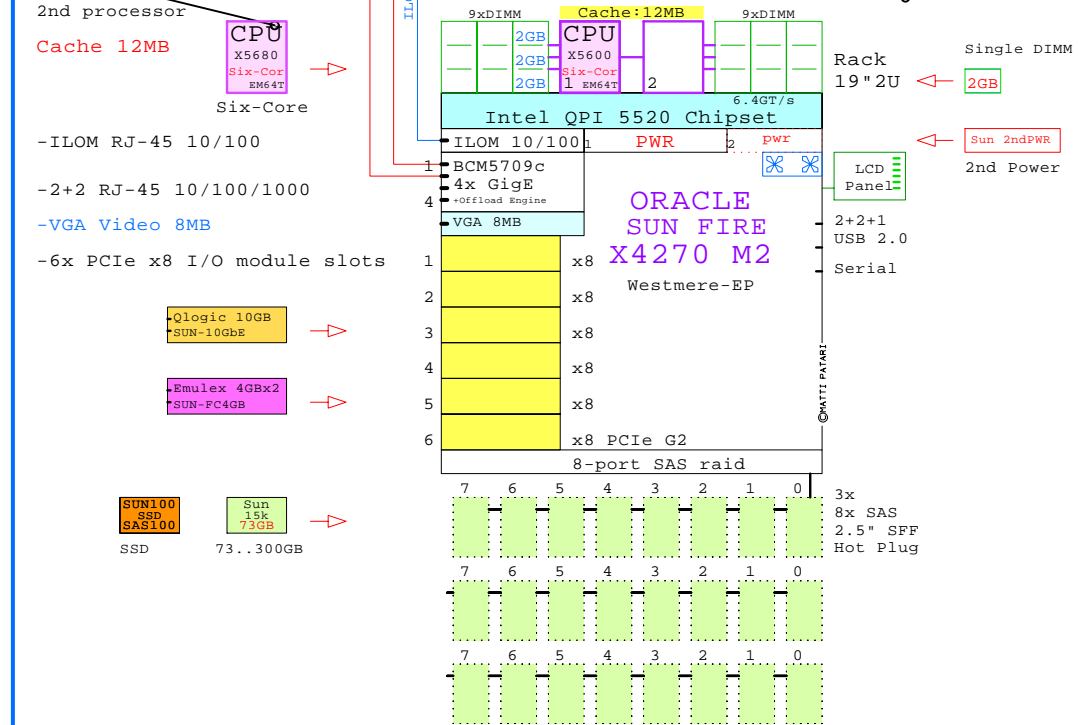

Westmere-EP
3330MHz Six-Core

Intel Xeon X5680 x64
3330MHz 2P-Six-C SUN-X4270M2-A System #

GE-link to this document: <http://www.goldeneggs.fi/documents/GE-SUN-X4270M2-A.pdf>

MS Windows Server 2003 and 2008
LINUX: Red Hat, SuSE
VMware Virtualization Software

Golden Eggs Home:
<http://www.goldeneggs.fi>

© 2010 Matti Patari, All rights reserved.

GOLDEN EGGS Visuals™ Helsinki	04-Oct-2010	GE-SUN-X4270M2-A
		Matti.Patari@Kolumbus.Fi

SUN X4270 M2 2P/2U x5680 3330MHz
GOLDEN EGGS Visuals, Helsinki