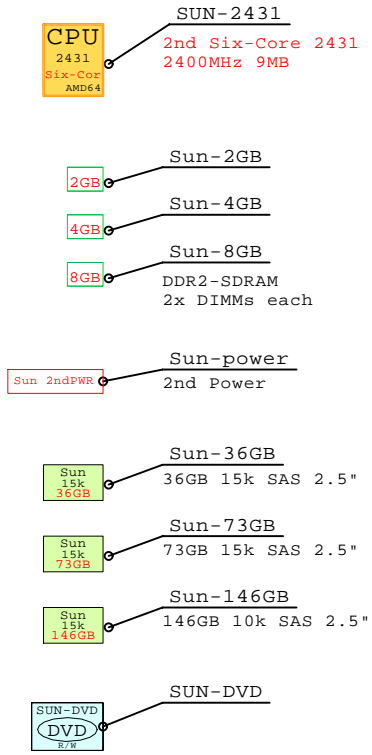

SUN X4140
AMD Opteron

Internal Options:

10-Gigabit
Gigabit E
Gigabit E
ILOM Remote Manager

Example Configuration
x64

AMD Opteron 2431 x86-64
2400MHz 2P Six-C SUN-X4140-B

2x 4Gb Fibre Channel to external storage