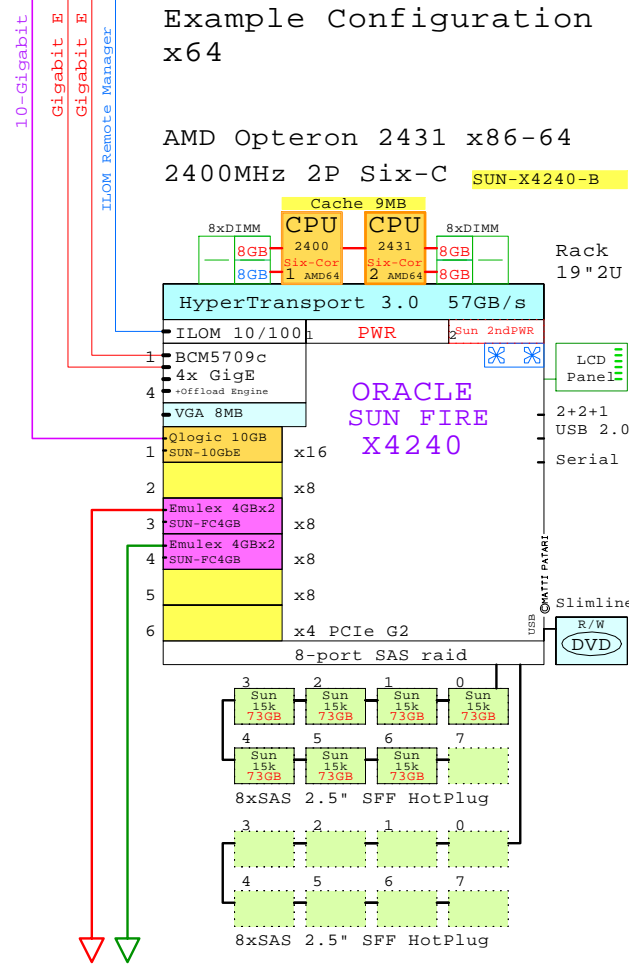

Part Number	Qty	Description
1	1	SUN-X4140-B 1 SUN X4140 2P 6C 2431 2.4GH 8GB AMD64 SAS
1.1	1	SUN-10GbE 1 SUN Qlogic 10Gb CNA server adapter
1.2	1	SUN-2431 1 AMD64 6C 2.4GHz 2431 CPU kit X4140
1.3	2	SUN-FC4GB 2 SUN Emulex FC 4Gb 2-ch PCIe HBA
1.4	7	SUN-73GB 7 Sun 73GB SAS 15000r HotPlug 2.5" disk
1.5	3	SUN-8GB 3 Sun 8GB Memory option kit 2x4GB
1.6	1	SUN-power 1 Sun second power supply

2x 4Gb Fibre Channel to external storage

Parts list for the 2P Six-Core SUN X4240 system above

Part Number	Qty	Description
1	1	SUN-X4240-B 1 SUN X4240 2P 6C 2431 2.4GH 8GB AMD64 SAS
1.1	1	SUN-10GbE 1 SUN Qlogic 10Gb CNA server adapter
1.2	1	SUN-2431 1 AMD64 6C 2.4GHz 2431 CPU kit X4140
1.3	2	SUN-FC4GB 2 SUN Emulex FC 4Gb 2-ch PCIe HBA
1.4	7	Sun 73GB SAS 15000r HotPlug 2.5" disk
1.5	3	Sun-8GB 3 Sun 8GB Memory option kit 2x4GB
1.6	1	Sun-power 1 Sun second power supply