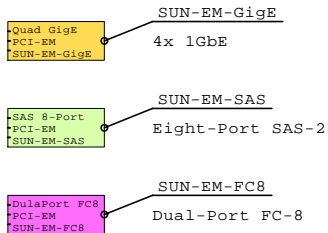

Example Configuration
x64

Intel Xeon X7560 x86-64
2260MHz 8P-8Core

Network ExpressModule

PCIe 2.0 ExpressModules

Parts list for the 8P Eight-Core SUN X4800 system above

Part Number	Qty	Description
1	1	SUN-X4800-A 1 SunFire X4800 8P 8-C X7560 24MB 64GB 5U
1.1	2	SUN-100GB 2 SUN 100GB SAS SSD hot-plug disk 2.5"
1.2	3	SUN-EM-FC8 3 SUN Dual Port FC8 PCI-EM
1.3	1	SUN-EM-GigE 1 SUN Quad-Port GigE PCI-EM
1.4	1	SUN-NEM-1 1 SUN NEM Network Express Module
1.5	1	SUN-X7560x2 1 SUN 2x Xeon X7560 8-Core 2.26GHz 24MB Ki
1.5.1	4	Sun-16GB-4 4 Sun 16GB Memory option kit 4x4GB
1.6	1	SUN-X7560x2 1 SUN 2x Xeon X7560 8-Core 2.26GHz 24MB Ki
1.6.1	4	Sun-16GB-4 4 Sun 16GB Memory option kit 4x4GB
1.7	4	Sun-16GB-4 4 Sun 16GB Memory option kit 4x4GB
1.8	6	Sun 300GB SAS 10000r HotPlug 2.5" disk