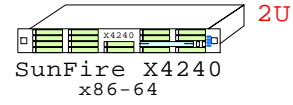

MS Windows Server 2003 and 2008
LINUX: Red Hat, SuSE
VMware Virtualization Software
Golden Eggs Home:
<http://www.goldeneggs.fi>

© 2010 Matti Patari, All rights reserved.

GOLDEN EGGS Visuals™ Helsinki	10-Mar-2010	GE-SUN-X4240-B
Matti.Patari@Goldeneggs.Fi		

SUN X4240 2P/2U AMD Opteron Six-C
GOLDEN EGGS Visuals, Helsinki

SUN FIRE X4240 AMD Six-Core 2P/2U