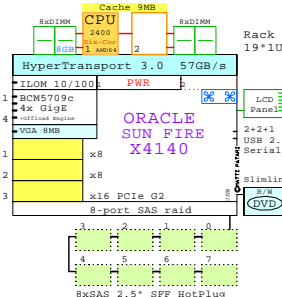

Opteron 2P-1U

AMD Opteron 2431 x86-64
2400MHz 2P Six-C

SUN-X4140-B

1U

Note:
Link to X4140 GoldenEggs document

- Link to Dell family: <http://www.goldeneggs.fi/documents/GE-DELL-FAMILY-A.pdf>
- Link to IBM family: <http://www.goldeneggs.fi/documents/GE-IBM-FAMILY-A.pdf>
- Link to HP family: <http://www.goldeneggs.fi/documents/GE-HP-FAMILY-A.pdf>
- Link to Fujitsu family: <http://www.goldeneggs.fi/documents/GE-FUJITSU-FAMILY-A.pdf>

Created by:
Matti.Patari@Kolumbus.Fi
Helsinki

Tip for detail printing:
- Zoom in area of interest
- Print, Print Current View

GoldenEggs Home:
<http://www.goldeneggs.fi>

© 2011 Matti Patari, All rights reserved.

GOLDEN EGGS 30-Jan-2011 GE-SUN-FAMILY-A
Visuals™ Helsinki Matti.Patari@Kolumbus.fi

SUN x86 Server 8P,4P,2P Intel,AMD
GOLDEN EGGS Visuals, Helsinki