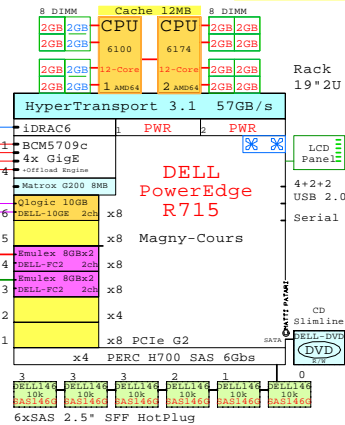

A picture is worth of one thousand words.
It talks all Global languages.

x86-64 servers: **Dell** **IBM** **HP** **Fujitsu** **SUN** **Acer** **Lenovo** and **Cisco**

AMD Opteron 6174 x86-64

2200MHz 2P 12-Cor **DELL-R715-Axx**