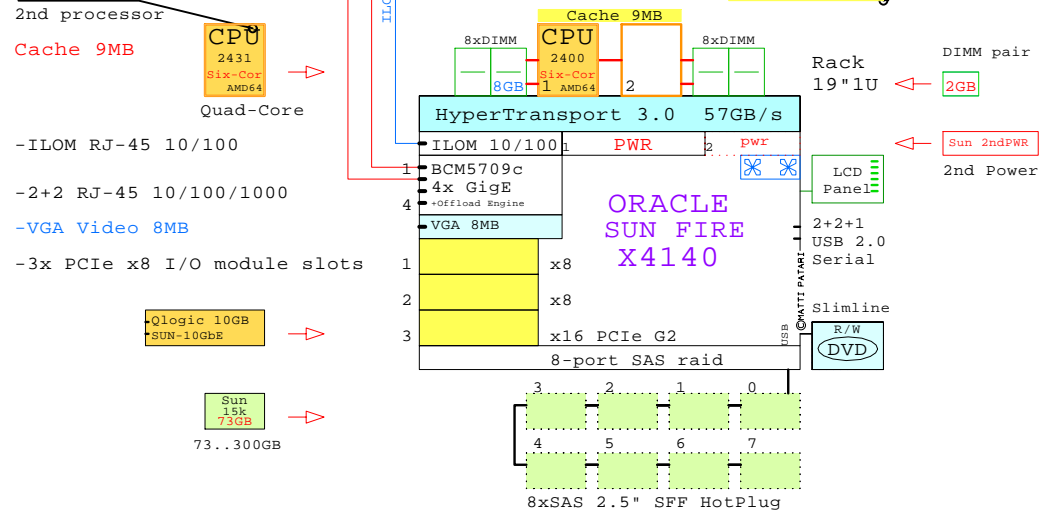

Istanbul
2400MHz Six-Core

AMD Opteron 2431 x86-64
2400MHz 2P Six-C SUN-X4140-B System #

MS Windows Server 2003 and 2008
LINUX: Red Hat, SuSE
VMware Virtualization Software

Tip for detail printing:
- Zoom in area of interest
- Print, Print Current View

Golden Eggs Home:
<http://www.goldeneggs.fi>

© 2010 Matti Patari, All rights reserved.

GOLDEN EGGS Visuals™ Helsinki	10-Mar-2010	GE-SUN-X4140-B
Matti.Patari@Goldeneggs.Fi		

SUN FIRE X4140 AMD Six-Core 2P/1U

SUN X4140 2P/1U AMD Opteron Six-C
GOLDEN EGGS Visuals, Helsinki