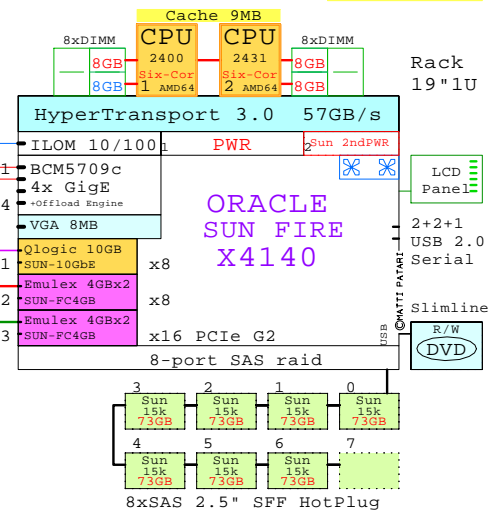

SUN X4140  
AMD Opteron

Internal Options:

10-Gigabit  
Gigabit E  
Gigabit E  
ILOM Remote Manager

Example Configuration  
x64

AMD Opteron 2431 x86-64  
2400MHz 2P Six-C SUN-X4140-B

2x 4Gb Fibre Channel to external storage

Parts list for the 2P Six-Core SUN X4140 system above

Part Number	Qty	Description
1	1	SUN-X4140-B 1 SUN X4140 2P 6C 2431 2.4GH 8GB AMD64 SAS
1.1	1	SUN-10GbE 1 SUN Qlogic 10Gb CNA server adapter
1.2	1	SUN-2431 1 AMD64 6C 2.4GHz 2431 CPU kit X4140
1.3	2	SUN-FC4GB 2 SUN Emulex FC 4Gb 2-ch PCIe HBA
1.4	7	Sun-73GB 7 Sun 73GB SAS 15000r HotPlug 2.5" disk
1.5	3	Sun-8GB 3 Sun 8GB Memory option kit 2x4GB
1.6	1	Sun-power 1 Sun second power supply