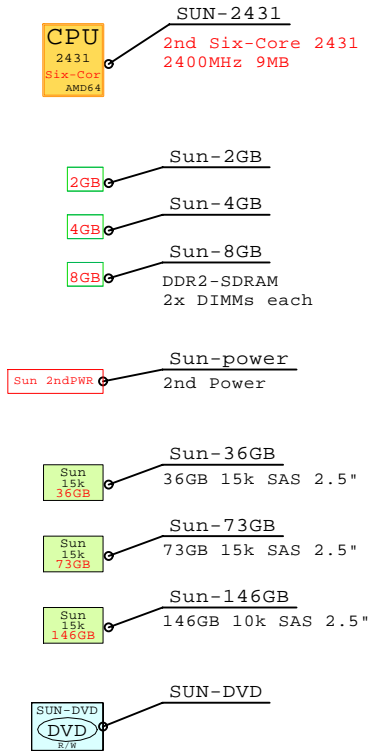

SUN X4140  
AMD Opteron

Internal Options:

10-Gigabit  
Gigabit E  
Gigabit E  
ILOM Remote Manager

Example Configuration  
x64

AMD Opteron 2431 x86-64  
2400MHz 2P Six-C SUN-X4140-B

2x 4Gb Fibre Channel to external storage

Parts list for the 2P Six-Core SUN X4140 system above

Part Number	Qty	Description
1	1	SUN-X4140-B 1 SUN X4140 2P 6C 2431 2.4GH 8GB AMD64 SAS
1.1	1	SUN-10GbE 1 SUN Qlogic 10Gb CNA server adapter
1.2	1	SUN-2431 1 AMD64 6C 2.4GHz 2431 CPU kit X4140
1.3	2	SUN-FC4GB 2 SUN Emulex FC 4Gb 2-ch PCIe HBA
1.4	7	Sun-73GB 7 Sun 73GB SAS 15000r HotPlug 2.5" disk
1.5	3	Sun-8GB 3 Sun 8GB Memory option kit 2x4GB
1.6	1	Sun-power 1 Sun second power supply