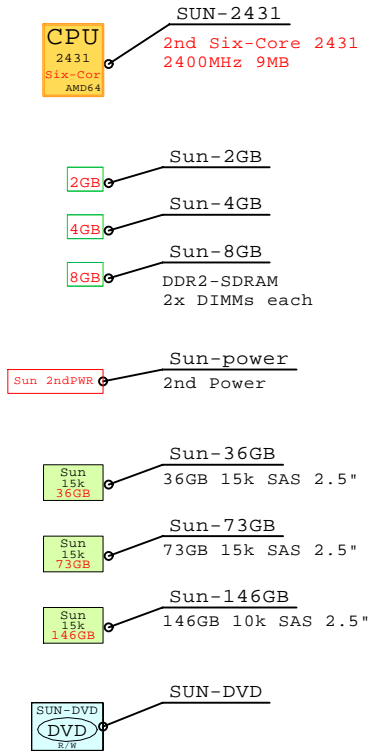

SUN X4240  
AMD Opteron

Internal Options:

++ Plus many more std PCIe I/O modules...

Tip for detail printing:  
- Zoom in area of interest  
- Print, Print Current View

2x 4Gb Fibre Channel to external storage

Parts list for the 2P Six-Core SUN X4240 system above

Part Number	Qty	Description
1	1	SUN-X4240-B 1 SUN X4240 2P 6C 2431 2.4GH 8GB AMD64 SAS
1.1	1	SUN-10GbE 1 SUN Qlogic 10Gb CNA server adapter
1.2	1	SUN-2431 1 AMD64 6C 2.4GHz 2431 CPU kit X4140
1.3	2	SUN-FC4GB 2 SUN Emulex FC 4Gb 2-ch PCIe HBA
1.4	7	Sun 73GB SAS 15000r HotPlug 2.5" disk
1.5	3	Sun-8GB 3 Sun 8GB Memory option kit 2x4GB
1.6	1	Sun-power 1 Sun second power supply