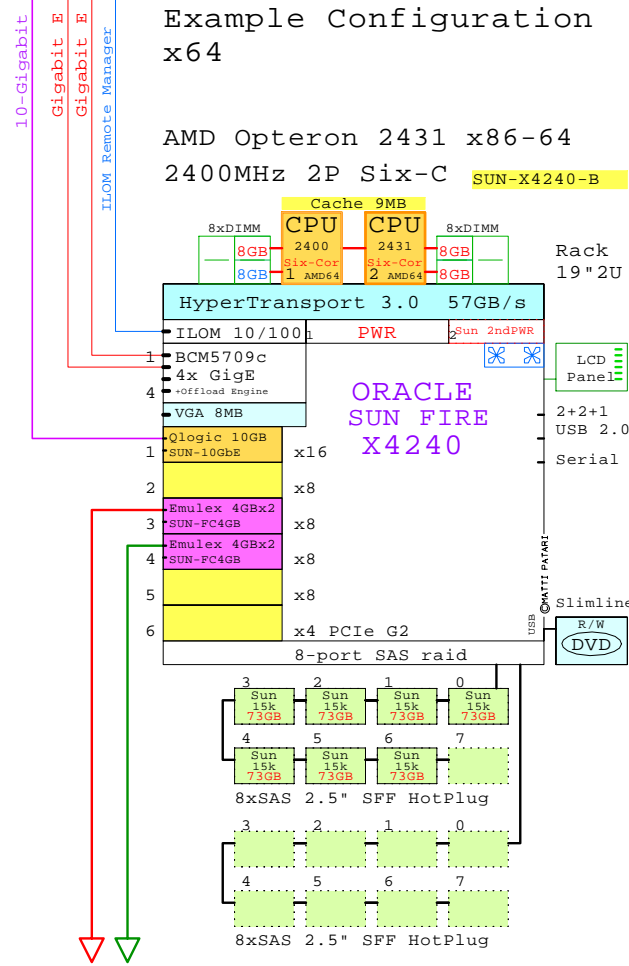

SUN X4240  
AMD Opteron

Internal Options:

++ Plus many more std PCIe I/O modules...

Tip for detail printing:  
- Zoom in area of interest  
- Print, Print Current View

2x 4Gb Fibre Channel to external storage

Parts list for the 2P Six-Core SUN X4240 system above

Part Number	Qty	Description
1	1	SUN-X4240-B 1 SUN X4240 2P 6C 2431 2.4GH 8GB AMD64 SAS
1.1	1	SUN-10GbE 1 SUN Qlogic 10Gb CNA server adapter
1.2	1	SUN-2431 1 AMD64 6C 2.4GHz 2431 CPU kit X4140
1.3	2	SUN-FC4GB 2 SUN Emulex FC 4Gb 2-ch PCIe HBA
1.4	7	Sun 73GB SAS 15000r HotPlug 2.5" disk
1.5	3	Sun-8GB 3 Sun 8GB Memory option kit 2x4GB
1.6	1	Sun-power 1 Sun second power supply