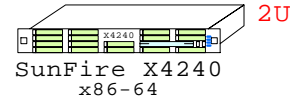

SUN X4240  
AMD Opteron

Internal Options:

++ Plus many more std PCIe I/O modules...

Tip for detail printing:  
- Zoom in area of interest  
- Print, Print Current View

2x 4Gb Fibre Channel to external storage

Parts list for the 2P Six-Core SUN X4240 system above

Part Number	Qty	Description
1	1	SUN-X4240-B 1 SUN X4240 2P 6C 2431 2.4GH 8GB AMD64 SAS
1.1	1	SUN-10GbE 1 SUN Qlogic 10Gb CNA server adapter
1.2	1	SUN-2431 1 AMD64 6C 2.4GHz 2431 CPU kit X4140
1.3	2	SUN-FC4GB 2 SUN Emulex FC 4Gb 2-ch PCIe HBA
1.4	7	Sun 73GB SAS 15000r HotPlug 2.5" disk
1.5	3	Sun-8GB 3 Sun 8GB Memory option kit 2x4GB
1.6	1	Sun-power 1 Sun second power supply