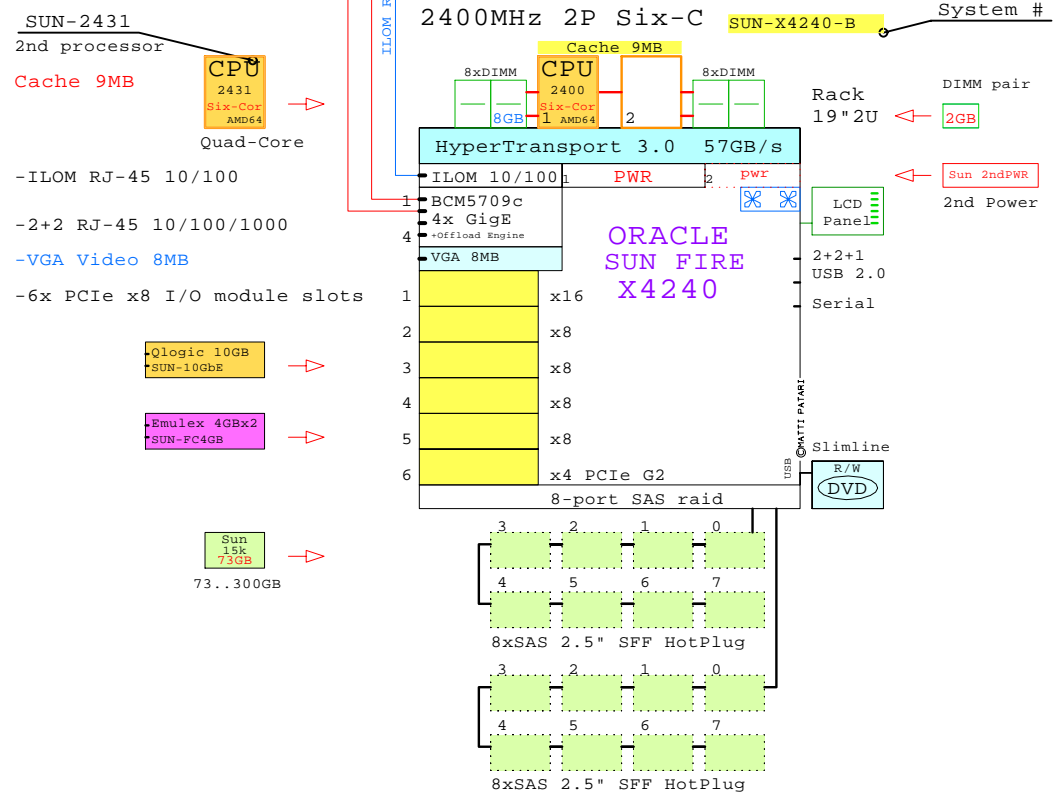

SUN X4240  
AMD Opteron

Internal Options:

++ Plus many more std PCIe I/O modules...

Tip for detail printing:  
- Zoom in area of interest  
- Print, Print Current View

2x 4Gb Fibre Channel to external storage

Parts list for the 2P Six-Core SUN X4240 system above

Part Number	Qty	Description
1	1	SUN-X4240-B 1 SUN X4240 2P 6C 2431 2.4GH 8GB AMD64 SAS
1.1	1	SUN-10GbE 1 SUN Qlogic 10Gb CNA server adapter
1.2	1	SUN-2431 1 AMD64 6C 2.4GHz 2431 CPU kit X4140
1.3	2	SUN-FC4GB 2 SUN Emulex FC 4Gb 2-ch PCIe HBA
1.4	7	Sun 73GB SAS 15000r HotPlug 2.5" disk
1.5	3	Sun-8GB 3 Sun 8GB Memory option kit 2x4GB
1.6	1	Sun-power 1 Sun second power supply