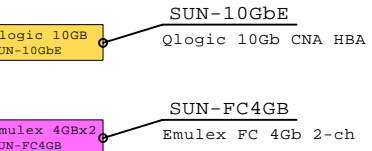

SUN X4240  
AMD Opteron

Internal Options:

++ Plus many more std PCIe I/O modules...

Tip for detail printing:  
- Zoom in area of interest  
- Print, Print Current View

2x 4Gb Fibre Channel to external storage

Parts list for the 2P Six-Core SUN X4240 system above

Part Number	Qty	Description
1	1	SUN-X4240-B 1 SUN X4240 2P 6C 2431 2.4GH 8GB AMD64 SAS
1.1	1	SUN-10GbE 1 SUN Qlogic 10Gb CNA server adapter
1.2	1	SUN-2431 1 AMD64 6C 2.4GHz 2431 CPU kit X4140
1.3	2	SUN-FC4GB 2 SUN Emulex FC 4Gb 2-ch PCIe HBA
1.4	7	Sun 73GB SAS 15000r HotPlug 2.5" disk
1.5	3	Sun-8GB 3 Sun 8GB Memory option kit 2x4GB
1.6	1	Sun-power 1 Sun second power supply