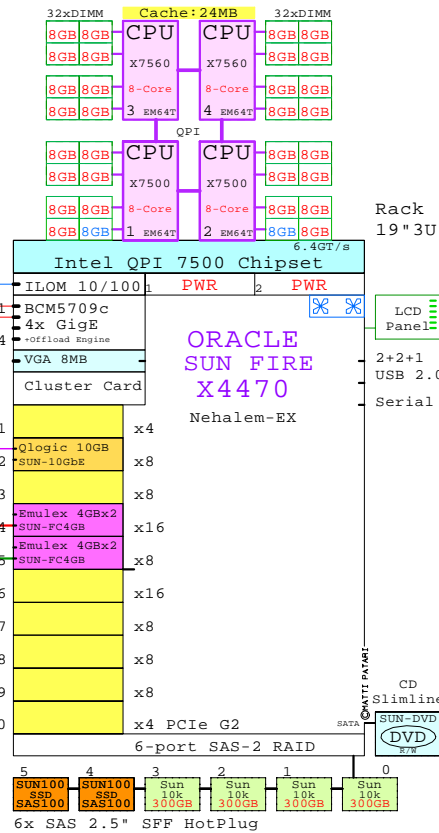

SUN X4470
Xeon 7500

Internal Options:

MS Windows Server 2003 and 2008
LINUX: Red Hat, SuSE
VMware Virtualization Software

Tip for detail printing:
- Zoom in area of interest
- Print, Print Current View

Example Configuration
x64

Intel Xeon X7560 x64
2260MHz 4P-8Core SUN-X4270-A

2x 4Gb Fibre Channel to external storage

Parts list for the 4P Eight-Core SUN X4470 system above

Part Number	Qty	Description
SUN-100GB	2	SUN 100GB SAS SSD hot-plug disk 2.5"
SUN-10GbE	1	Qlogic 10Gb CNA server adapter
SUN-DVD	1	SUN CD-RW/DVD-ROM Option kit, slimline
SUN-FC4GB	2	SUN Emulex FC 4Gb 2-ch PCIe HBA
SUN-MEMBOO	6	SUN Memory Expansion Book
SUN-X4470-A	1	SUN x4470 4P 8-C X7560-24MB 16GB 3U
SUN-X7560	2	SUN Xeon X7560 8-Core 2.26GHz 24MB Proce
Sun-300GB	4	Sun 300GB SAS 10000r HotPlug 2.5" disk
Sun-8GB-2	30	Sun 8GB Memory option kit 2x4GB