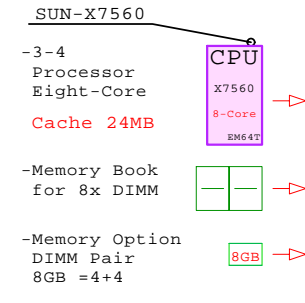

Nehalem-EX

2260MHz Eight-Core

Intel Xeon X7560 x64
2260MHz 4P-8Core SUN-X4270-AO System #

Max memory:
64x 16GB DIMMs
= 1TB

GE-link to this document: <http://www.goldeneggs.fi/documents/GE-SUN-X4470-A.pdf>

Golden Eggs Home:
<http://www.goldeneggs.fi>

© 2010 Matti Patari, All rights reserved.

GOLDEN EGGS Visuals™ Helsinki	04-Oct-2010	GE-SUN-X4470-A
		Matti.Patari@Kolumbus.Fi

SUN X4470 4P/3U x7560 2260MHz
GOLDEN EGGS Visuals, Helsinki

SUN FIRE X4470 Intel Eight-Core 7500 4P/3U