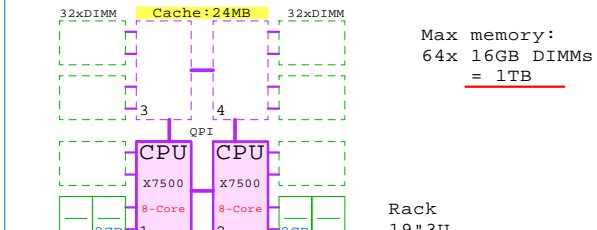

Nehalem-EX

2260MHz Eight-Core

Intel Xeon X7560 x64
2260MHz 4P-8Core SUN-X4270-AO System #

Max memory:
64x 16GB DIMMs
= 1TB

GE-link to this document: <http://www.goldeneggs.fi/documents/GE-SUN-X4470-A.pdf>

Golden Eggs Home:
<http://www.goldeneggs.fi>

© 2010 Matti Patari, All rights reserved.

GOLDEN EGGS Visuals™ Helsinki	04-Oct-2010	GE-SUN-X4470-A
		Matti.Patari@Kolumbus.Fi

SUN X4470 4P/3U x7560 2260MHz
GOLDEN EGGS Visuals, Helsinki

SUN FIRE X4470 Intel Eight-Core 7500 4P/3U