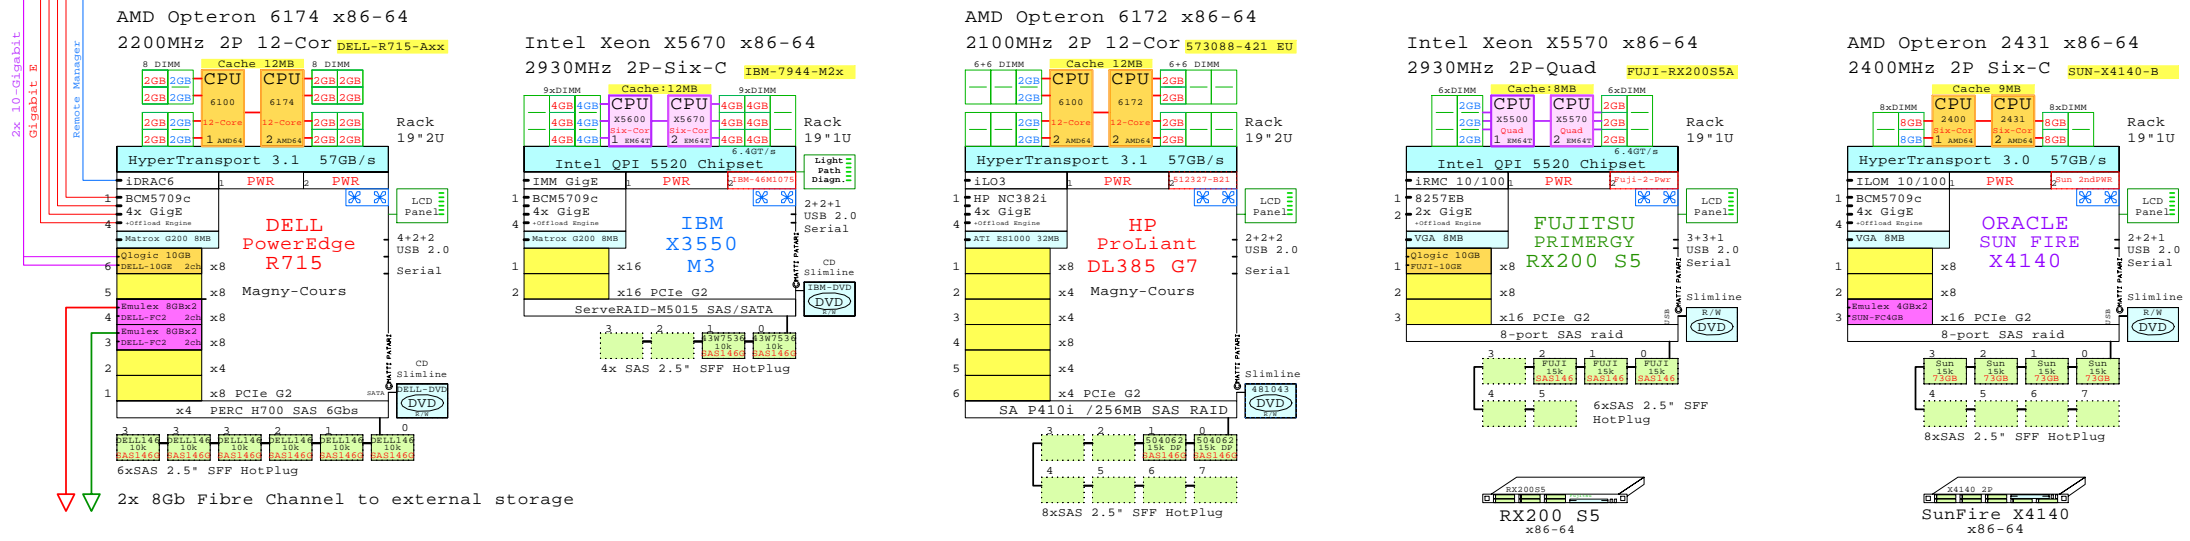

SUN FIRE X4470 Intel Eight-Core 7500 4P/3U

Welcome to Golden Eggs Visual Configurations

<http://www.goldeneggs.fi>

This picture is a comparison chart for: DELL, IBM, HP, FUJITSU and SUN 2-socket x86-64 servers.
A picture is worth of one thousand words. It talks all Global languages.