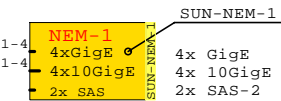

Network ExpressModule