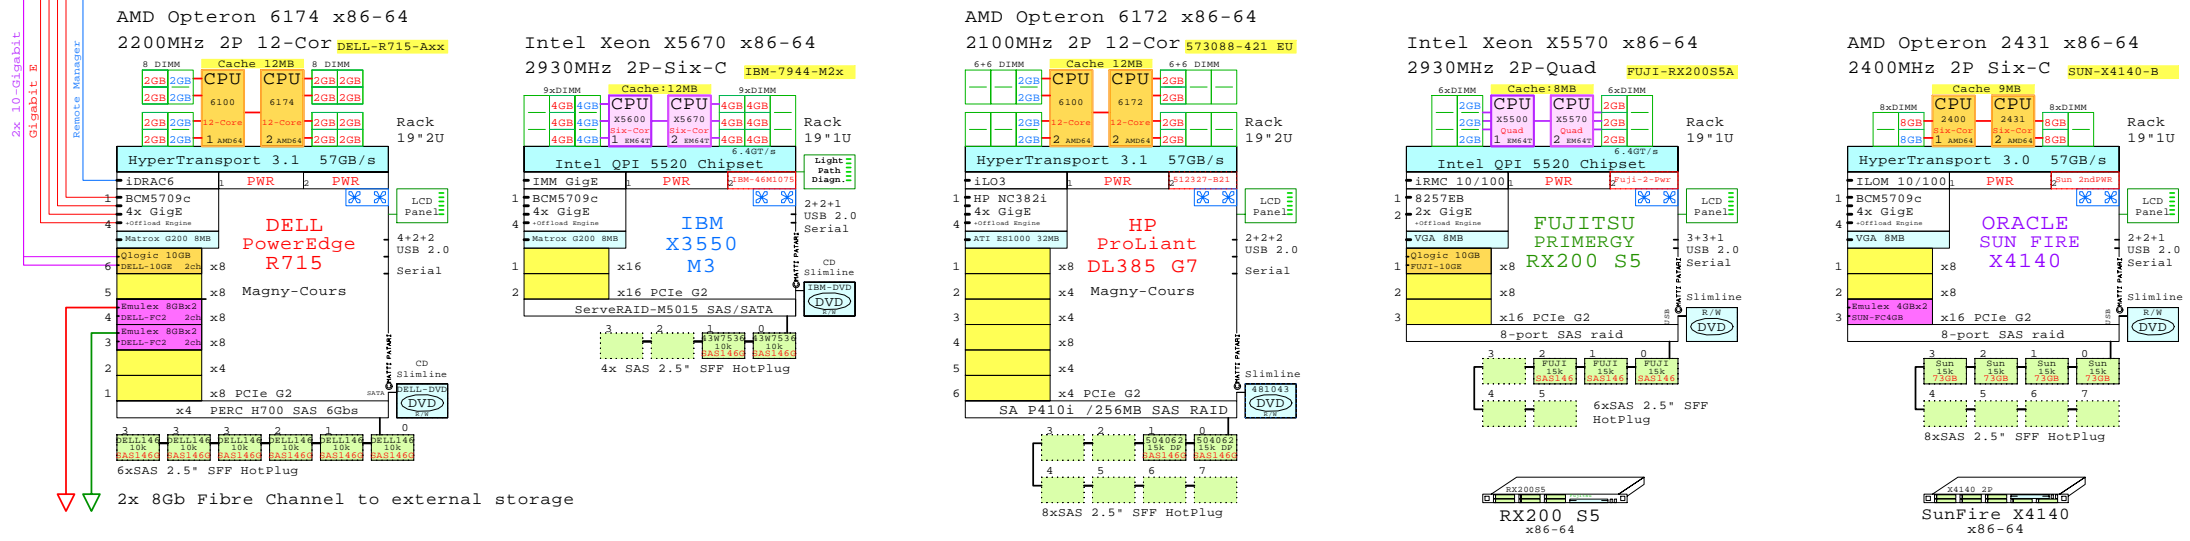

Welcome to Golden Eggs Visual Configurations

<http://www.goldeneggs.fi>

This picture is a comparison chart for: DELL, IBM, HP, FUJITSU and SUN 2-socket x86-64 servers.
A picture is worth of one thousand words. It talks all Global languages.