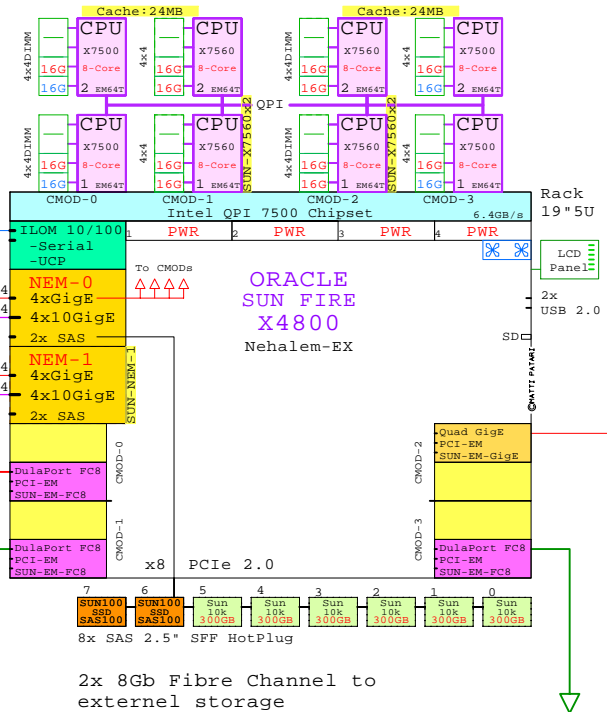

SUN X4800
Xeon X7560

Internal Options:

- **SUN-16GB-4**
  Four x4GB DDR3-SDRAM 4x 4GB
- **SUN-32GB-4**
  4x 8GB
- **SUN-64GB-4**
  4x 16GB
- **SUN-146GB**
  146GB 15k SAS 2.5"
- **SUN-300GB**
  300GB 10k SAS 2.5"
- **SUN-100GB**
  100GB SSD SAS 2.5"

Example Configuration
x64

Intel Xeon X7560 x86-64
2260MHz 8P-8Core