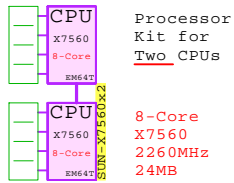

SUN X4800
Xeon X7560

Internal Options:

- **SUN-16GB-4**
  Four x4GB DDR3-SDRAM 4x 4GB
- **SUN-32GB-4**
  4x 8GB
- **SUN-64GB-4**
  4x 16GB
- **SUN-146GB**
  146GB 15k SAS 2.5"
- **SUN-300GB**
  300GB 10k SAS 2.5"
- **SUN-100GB**
  100GB SSD SAS 2.5"