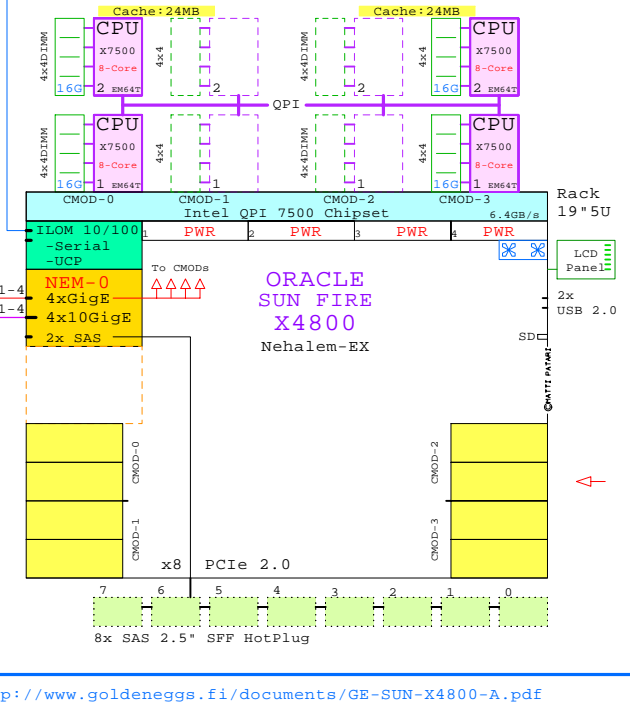

Nehalem-EX
2260MHz Eight-Core

Max memory:
128x16GB DIMMs
= 2TB

Intel Xeon X7560 x86-64
2260MHz 8P-8Core

GE-link to this document: <http://www.goldeneggs.fi/documents/GE-SUN-X4800-A.pdf>

5U Note, Modular Blade construction

MS Windows Server 2003 and 2008
LINUX: Red Hat, SuSE
VMware Virtualization Software

Tip for detail printing:
- Zoom in area of interest
- Print, Print Current View

Golden Eggs Home:
<http://www.goldeneggs.fi>

© 2010 Matti Patari, All rights reserved.

GOLDEN EGGS Visuals™ Helsinki	01-Nov-2010	GE-SUN-X4800-A
		Matti.Patari@Kolumbus.Fi

SUN FIRE X4800 Intel Eight-Core 7500 8P/5U

SUN X4800 8P/5U x7560 2260MHz
GOLDEN EGGS Visuals, Helsinki