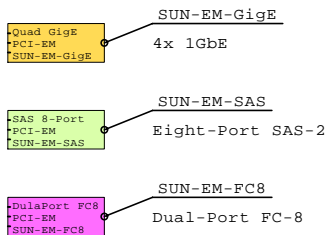

Network ExpressModule

PCIe 2.0 ExpressModules

Parts list for the 8P Eight-Core SUN X4800 system above

Part Number	Qty	Description
1	1	SUN-X4800-A 1 SunFire X4800 8P 8-C X7560 24MB 64GB 5U
1.1	2	SUN-100GB 2 SUN 100GB SAS SSD hot-plug disk 2.5"
1.2	3	SUN-EM-FC8 3 SUN Dual Port FC8 PCI-EM
1.3	1	SUN-EM-GigE 1 SUN Quad-Port GigE PCI-EM
1.4	1	SUN-NEM-1 1 SUN NEM Network Express Module
1.5	1	SUN-X7560x2 1 SUN 2x Xeon X7560 8-Core 2.26GHz 24MB Ki
1.5.1	4	Sun-16GB-4 4 Sun 16GB Memory option kit 4x4GB
1.6	1	SUN-X7560x2 1 SUN 2x Xeon X7560 8-Core 2.26GHz 24MB Ki
1.6.1	4	Sun-16GB-4 4 Sun 16GB Memory option kit 4x4GB
1.7	4	Sun-16GB-4 4 Sun 16GB Memory option kit 4x4GB
1.8	6	Sun 300GB SAS 10000r HotPlug 2.5" disk