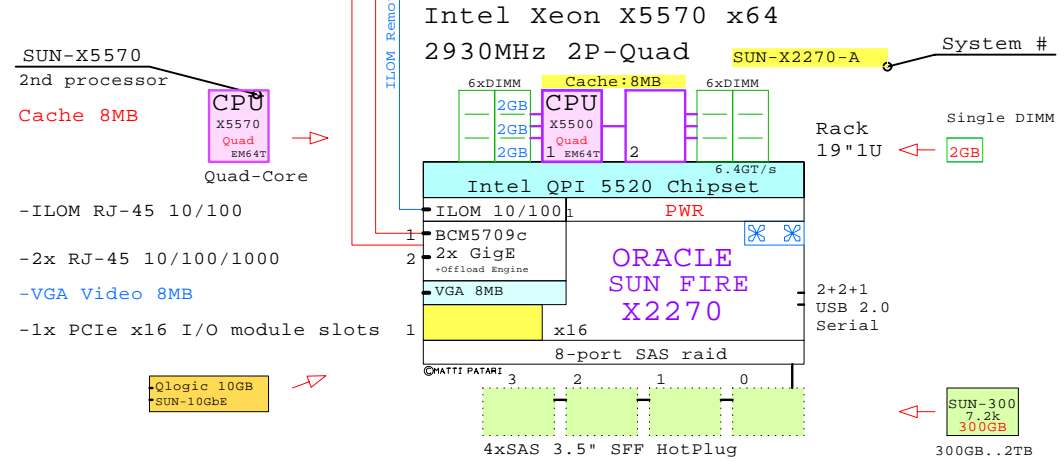

SUN X2270  
Xeon 5500

Internal Options:

++ Plus many more std PCIe I/O modules...

Example Configuration  
x64

Nehalem EP  
2930MHz Quad-Core

MS Windows Server 2003 and 2008  
LINUX: Red Hat, SuSE  
VMware Virtualization Software

Tip for detail printing:  
- Zoom in area of interest  
- Print, Print Current View

Parts list for the 2P Quad-Core SUN X2270 system above

Part Number	Qty	Description
1	SUN-X2270-A	1 SUN x2270 2P Quad X5570-8MB 6GB 1U 3.5"
1.1	SUN-10GbE	1 SUN Qlogic 10Gb CNA server adapter
1.2	SUN-500GB	3 SUN 500GB 7.2K 3.5" HotSwap SAS HDD
1.3	SUN-X5570	1 Xeon QC X5570-8MB 2.93GHz for X4270
1.4	Sun-2GB	9 Sun 2GB Memory option kit 2x1GB