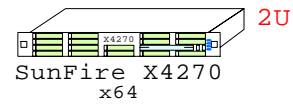

Nehalem EP
2930MHz Quad-Core

Intel Xeon X5570 x64
2930MHz 2P-Quad SUN-X4270-A System #

MS Windows Server 2003 and 2008
LINUX: Red Hat, SuSE
VMware Virtualization Software

© 2010 Matti Patari, All rights reserved.

GOLDEN EGGS Visuals™ Helsinki	10-Mar-2010	GE-SUN-X4270-A
Matti.Patari@Kolumbus.Fi		

SUN X4270 2P/2U X5570 2930MHz
GOLDEN EGGS Visuals, Helsinki

Tip for detail printing:
- Zoom in area of interest
- Print, Print Current View

SUN FIRE X4270 Intel 5500 2P/2U