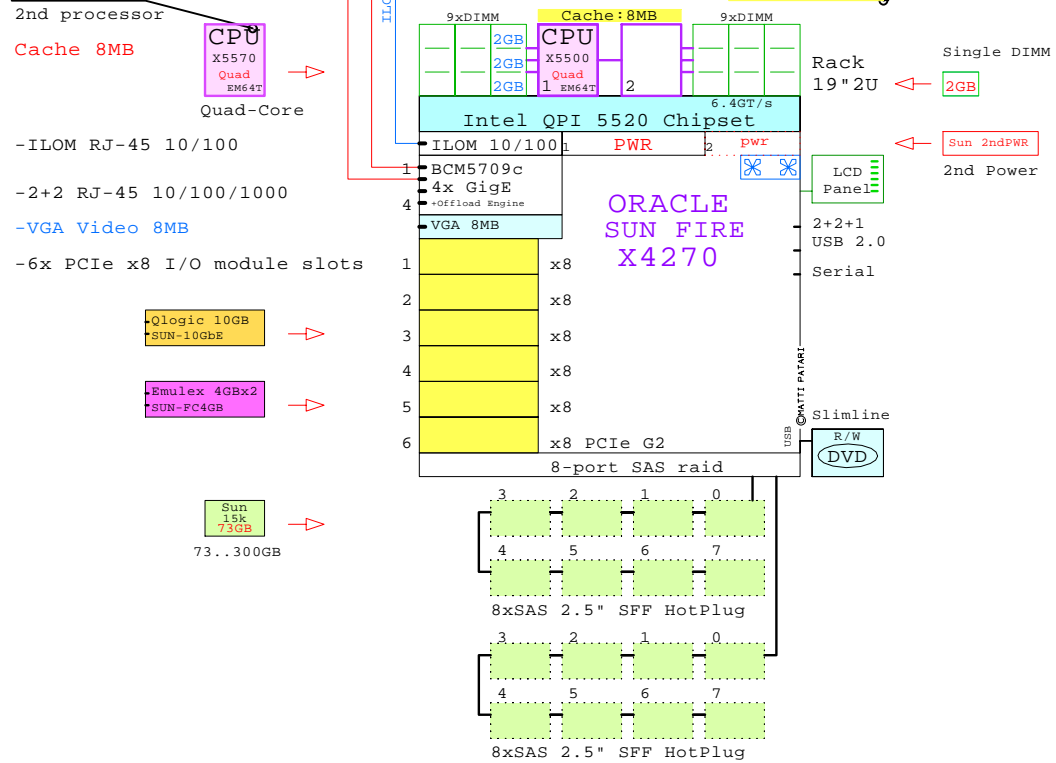

Nehalem EP
2930MHz Quad-Core

Intel Xeon X5570 x64
2930MHz 2P-Quad SUN-X4270-A System #

MS Windows Server 2003 and 2008
LINUX: Red Hat, SuSE
VMware Virtualization Software

© 2010 Matti Patari, All rights reserved.

GOLDEN EGGS Visuals™ Helsinki	10-Mar-2010	GE-SUN-X4270-A
Matti.Patari@Kolumbus.Fi		

SUN X4270 2P/2U X5570 2930MHz
GOLDEN EGGS Visuals, Helsinki

Tip for detail printing:
- Zoom in area of interest
- Print, Print Current View

SUN FIRE X4270 Intel 5500 2P/2U