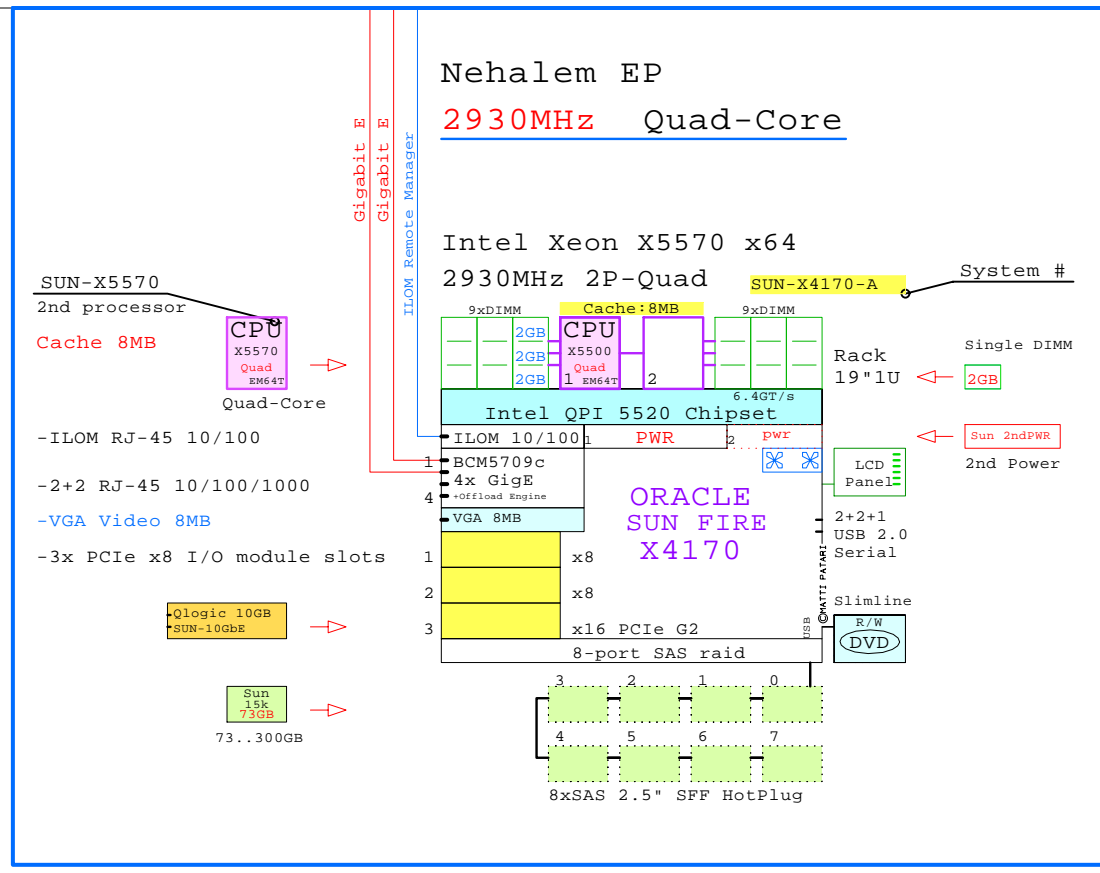

SUN FIRE X4140 AMD Six-Core 2P/1U

SUN X4140 2P/1U AMD Opteron Six-C  
GOLDEN EGGS Visuals, Helsinki

SUN X4170  
Xeon 5500

Internal Options:

++ Plus many more std PCIe I/O modules...

MS Windows Server 2003 and 2008  
LINUX: Red Hat, SuSE  
VMware Virtualization Software

Parts list for the 2P Quad-Core SUN X4170 system above

Part Number	Qty	Description
1	1	SUN-X4170-A 1 SUN x4170 2P Quad X5570-8MB 6GB 1U
1.1	1	SUN-10GbE 1 SUN Qlogic 10Gb CNA server adapter
1.2	2	SUN-FC4GB 2 SUN Emulex FC 4Gb 2-ch PCIe HBA
1.3	1	SUN-X5570 1 Xeon QC X5570-8MB 2.93GHz for X4270
1.4	3	Sun-2GB 3 Sun 2GB Memory option kit 2x1GB
1.5	7	Sun-73GB 7 Sun 73GB SAS 15000r HotPlug 2.5" disk
1.6	1	Sun-power 1 Sun second power supply