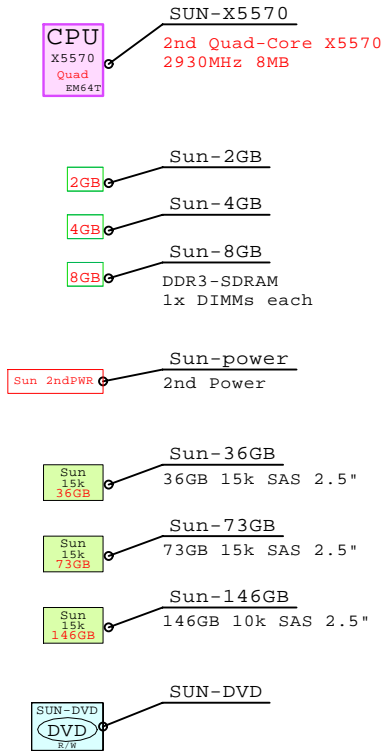

SUN X4270
Xeon 5500

Internal Options:

++ Plus many more std PCIe I/O modules...