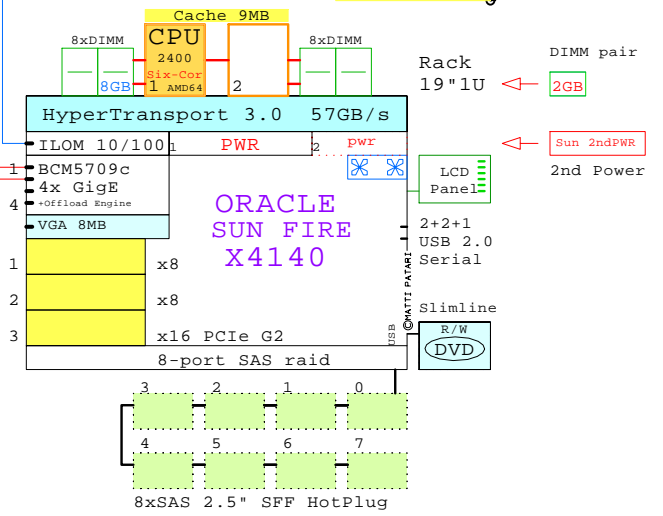

Istanbul
2400MHz Six-Core

AMD Opteron 2431 x86-64
2400MHz 2P Six-C SUN-X4140-B System #

MS Windows Server 2003 and 2008
LINUX: Red Hat, SuSE
VMware Virtualization Software

Parts list for the 2P Six-Core SUN X4140 system above

Part Number	Qty	Description
1	1	SUN-X4140-B 1 SUN X4140 2P 6C 2431 2.4GH 8GB AMD64 SAS
1.1	1	SUN-10GbE 1 SUN Qlogic 10Gb CNA server adapter
1.2	1	SUN-2431 1 AMD64 6C 2.4GHz 2431 CPU kit X4140
1.3	2	SUN-FC4GB 2 SUN Emulex FC 4Gb 2-ch PCIe HBA
1.4	7	Sun 73GB SAS 15000r HotPlug 2.5" disk
1.5	3	Sun-8GB 3 Sun 8GB Memory option kit 2x4GB
1.6	1	Sun-power 1 Sun second power supply

Tip for detail printing:
- Zoom in area of interest
- Print, Print Current View

© 2010 Matti Patari, All rights reserved.

GOLDEN EGGS Visuals™ Helsinki	10-Mar-2010	GE-SUN-X4140-B Matti.Patari@Kolumbus.Fi

SUN FIRE X4140 AMD Six-Core 2P/1U

SUN X4140 2P/1U AMD Opteron Six-C
GOLDEN EGGS Visuals, Helsinki