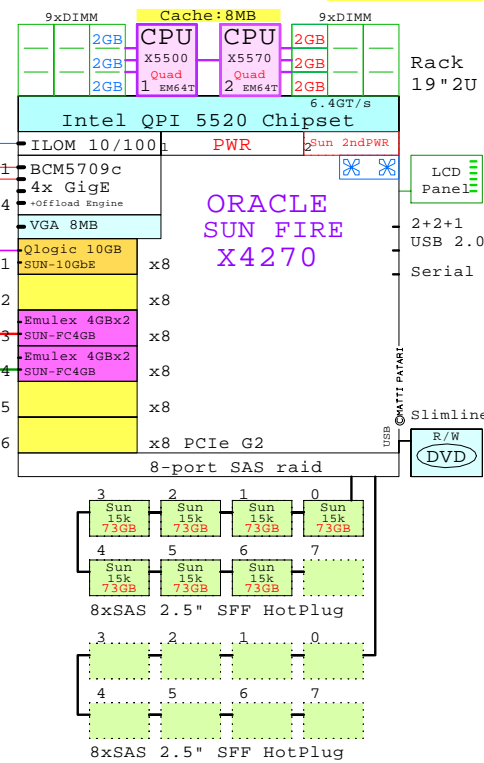

SUN X4240 2P/2U AMD Opteron Six-C  
GOLDEN EGGS Visuals, Helsinki

SUN X4270  
Xeon 5500

Internal Options:

++ Plus many more std PCIe I/O modules...

Example Configuration  
x64

Intel Xeon X5570 x64  
2930MHz 2P-Quad SUN-X4270-A

2x 4Gb Fibre Channel to external storage

Parts list for the 2P Quad-Core SUN X4270 system above

Part Number	Qty	Description
1	SUN-X4270-A	1 SUN x4270 2P Quad X5570-8MB 6GB 2U
1.1	SUN-10GbE	1 SUN Qlogic 10Gb CNA server adapter
1.2	SUN-FC4GB	2 SUN Emulex FC 4Gb 2-ch PCIe HBA
1.3	SUN-X5570	1 Xeon QC X5570-8MB 2.93GHz for X4270
1.4	Sun-2GB	3 Sun 2GB Memory option kit 2x1GB
1.5	Sun-73GB	7 Sun 73GB SAS 15000r HotPlug 2.5" disk
1.6	Sun-power	1 Sun second power supply