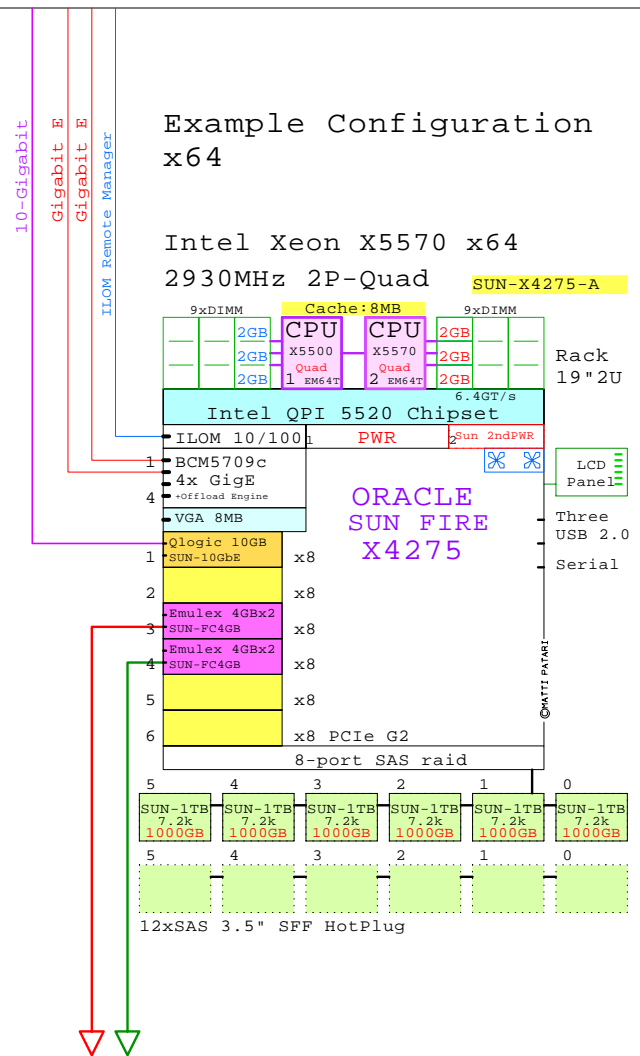

SUN FIRE X4270 Intel 5500 2P/2U

SUN X4275  
Xeon 5500

Internal Options:

++ Plus many more std PCIe I/O modules...

Tip for detail printing:  
- Zoom in area of interest  
- Print, Print Current View

2x 4Gb Fibre Channel to external storage

Parts list for the 2P Quad-Core SUN X4275 system above

Part Number	Qty	Description
1	1	SUN-X4275-A SUN x4275 2P Quad X5570-8MB 6GB 2U stor
1.1	1	SUN-10GbE SUN Qlogic 10Gb CNA server adapter
1.2	6	SUN-1TB SUN 1000GB 7.2K 3.5" HotSwap SAS HDD
1.3	2	SUN-FC4GB SUN Emulex FC 4Gb 2-ch PCIe HBA
1.4	1	SUN-X5570 Xeon QC X5570-8MB 2.93GHz for X4270
1.5	3	Sun-2GB Sun 2GB Memory option kit 2x1GB
1.6	1	Sun-power Sun second power supply