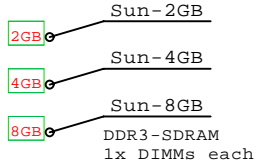

SUN X2270
Xeon 5500

Internal Options:

++ Plus many more std PCIe I/O modules...