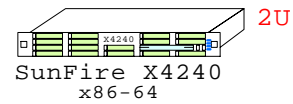

SUN FIRE X4240 AMD Six-Core 2P/2U

Istanbul
2400MHz Six-Core

AMD Opteron 2431 x86-64
2400MHz 2P Six-C SUN-X4240-B System #

MS Windows Server 2003 and 2008
LINUX: Red Hat, SuSE
VMware Virtualization Software

© 2010 Matti Patari, All rights reserved.

GOLDEN EGGS Visuals™ Helsinki	10-Mar-2010	GE-SUN-X4240-B
		Matti.Patari@Kolumbus.Fi

SUN X4240 2P/2U AMD Opteron Six-C
GOLDEN EGGS Visuals, Helsinki