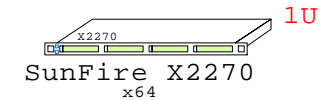

Nehalem EP
2930MHz Quad-Core

MS Windows Server 2003 and 2008
LINUX: Red Hat, SuSE
VMware Virtualization Software

Tip for detail printing:
- Zoom in area of interest
- Print, Print Current View

Parts list for the 2P Quad-Core SUN X2270 system above

Part Number	Qty	Description
1	SUN-X2270-A	1 SUN x2270 2P Quad X5570-8MB 6GB 1U 3.5"
1.1	SUN-10GbE	1 SUN Qlogic 10Gb CNA server adapter
1.2	SUN-500GB	3 SUN 500GB 7.2K 3.5" HotSwap SAS HDD
1.3	SUN-X5570	1 Xeon QC X5570-8MB 2.93GHz for X4270
1.4	Sun-2GB	9 Sun 2GB Memory option kit 2x1GB

© 2010 Matti Patari, All rights reserved.

GOLDEN EGGS Visuals™ Helsinki	10-Mar-2010	GE-SUN-X2270-A
Matti.Patari@Kolumbus.Fi		

SUN FIRE X2270 Intel 5500 2P/1U

SUN X2270 2P/1U X5570 2930MHz
GOLDEN EGGS Visuals, Helsinki