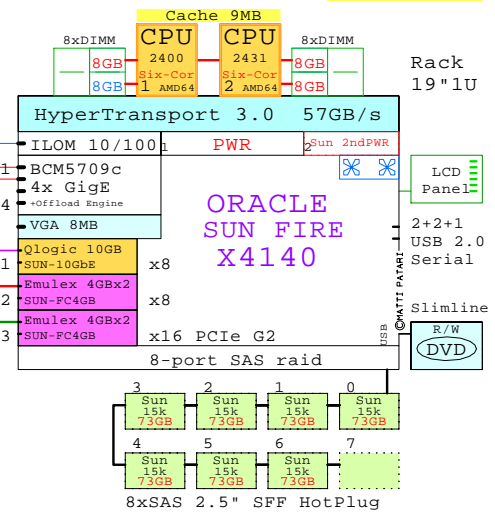

Tip for detail printing:  
- Zoom in area of interest  
- Print, Print Current View

Parts list for the 2P Quad-Core SUN X2270 system above

Part Number	Qty	Description
1	SUN-X2270-A	1 SUN x2270 2P Quad X5570-8MB 6GB 1U 3.5"
1.1	SUN-10GbE	1 SUN Qlogic 10Gb CNA server adapter
1.2	SUN-500GB	3 SUN 500GB 7.2K 3.5" HotSwap SAS HDD
1.3	SUN-X5570	1 Xeon QC X5570-8MB 2.93GHz for X4270
1.4	Sun-2GB	9 Sun 2GB Memory option kit 2x1GB

SUN X4140  
AMD Opteron

Internal Options:

10-Gigabit  
Gigabit E  
Gigabit E  
ILOM Remote Manager

Example Configuration  
x64

AMD Opteron 2431 x86-64  
2400MHz 2P Six-C SUN-X4140-B

2x 4Gb Fibre Channel to external storage

SUN-2431  
2nd processor  
Cache 9MB

Istanbul  
2400MHz Six-Core

AMD Opteron 2431 x86-64  
2400MHz 2P Six-C SUN-X4140-B System #

MS Windows Server 2003 and 2008  
LINUX: Red Hat, SuSE  
VMware Virtualization Software

Parts list for the 2P Six-Core SUN X4140 system above

Part Number	Qty	Description
1	1	SUN-X4140-B 1 SUN X4140 2P 6C 2431 2.4GH 8GB AMD64 SAS
1.1	1	SUN-10GbE 1 SUN Qlogic 10Gb CNA server adapter
1.2	1	SUN-2431 1 AMD64 6C 2.4GHz 2431 CPU kit X4140
1.3	2	SUN-FC4GB 2 SUN Emulex FC 4Gb 2-ch PCIe HBA
1.4	7	Sun 73GB SAS 15000r HotPlug 2.5" disk
1.5	3	Sun-8GB 3 Sun 8GB Memory option kit 2x4GB
1.6	1	Sun-power 1 Sun second power supply