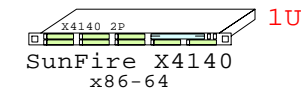

Istanbul
2400MHz Six-Core

AMD Opteron 2431 x86-64
2400MHz 2P Six-C SUN-X4140-B System #

MS Windows Server 2003 and 2008
LINUX: Red Hat, SuSE
VMware Virtualization Software

Parts list for the 2P Six-Core SUN X4140 system above

Part Number	Qty	Description
1	1	SUN-X4140-B 1 SUN X4140 2P 6C 2431 2.4GH 8GB AMD64 SAS
1.1	1	SUN-10GbE 1 SUN Qlogic 10Gb CNA server adapter
1.2	1	SUN-2431 1 AMD64 6C 2.4GHz 2431 CPU kit X4140
1.3	2	SUN-FC4GB 2 SUN Emulex FC 4Gb 2-ch PCIe HBA
1.4	7	Sun 73GB SAS 15000r HotPlug 2.5" disk
1.5	3	Sun-8GB 3 Sun 8GB Memory option kit 2x4GB
1.6	1	Sun-power 1 Sun second power supply

Tip for detail printing:
- Zoom in area of interest
- Print, Print Current View

© 2010 Matti Patari, All rights reserved.

GOLDEN EGGS Visuals™ Helsinki	10-Mar-2010	GE-SUN-X4140-B Matti.Patari@Kolumbus.Fi

SUN FIRE X4140 AMD Six-Core 2P/1U

SUN X4140 2P/1U AMD Opteron Six-C
GOLDEN EGGS Visuals, Helsinki