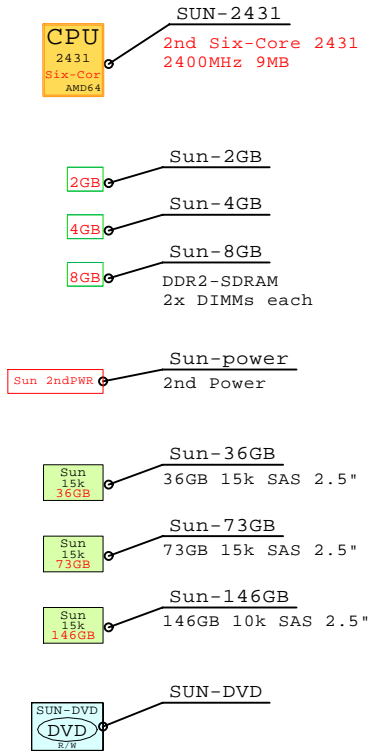

SUN X4140
AMD Opteron

Internal Options:

10-Gigabit
Gigabit E
Gigabit E
ILOM Remote Manager