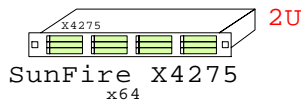

MS Windows Server 2003 and 2008
LINUX: Red Hat, SuSE
VMware Virtualization Software

© 2010 Matti Patari, All rights reserved.

GOLDEN EGGS Visuals™ Helsinki	10-Mar-2010	GE-SUN-X4275-A
		Matti.Patari@Kolumbus.Fi

SUN X4275 2P/2U X5570 2930MHz
GOLDEN EGGS Visuals, Helsinki

SUN FIRE X4275 Intel 5500 2P/2U