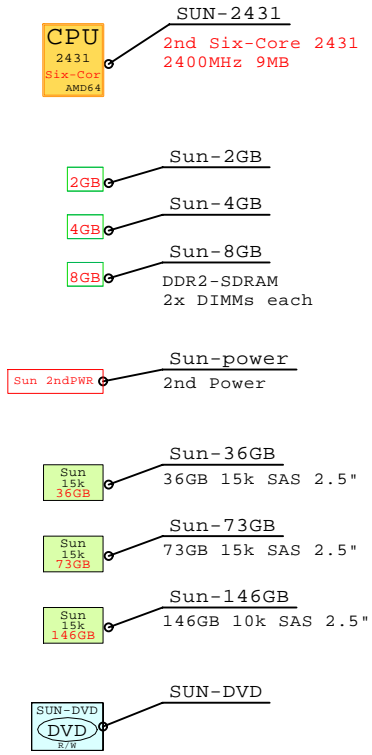

SUN X4240
AMD Opteron

Internal Options:

10-Gigabit
Gigabit E
Gigabit E
ILOM Remote Manager