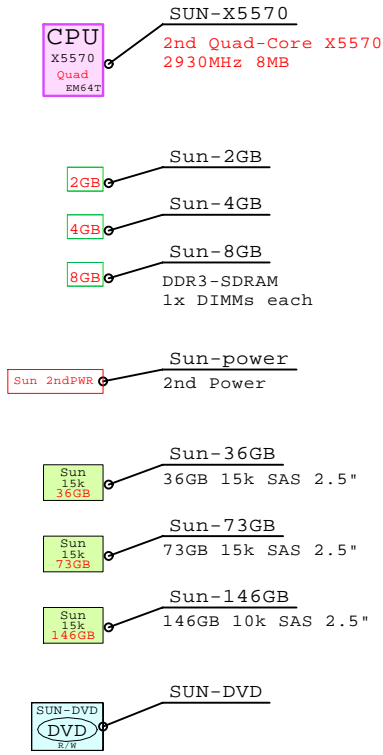

SUN X4170
Xeon 5500

Internal Options:

++ Plus many more std PCIe I/O modules...