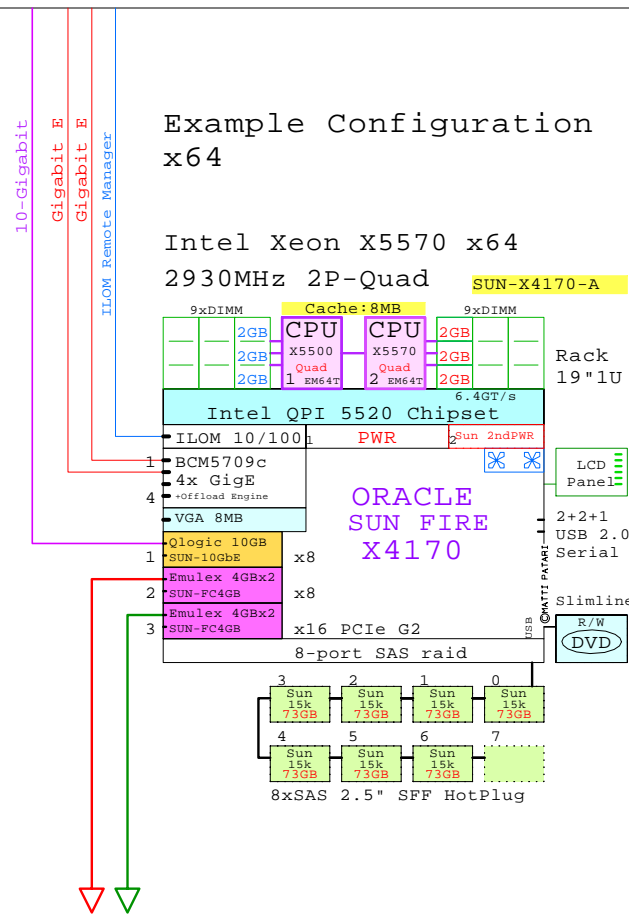

MS Windows Server 2003 and 2008
LINUX: Red Hat, SuSE
VMware Virtualization Software

Parts list for the 2P Quad-Core SUN X4170 system above

Part Number	Qty	Description
1	1	SUN-X4170-A 1 SUN x4170 2P Quad X5570-8MB 6GB 1U
1.1	1	SUN-10GbE 1 SUN Qlogic 10Gb CNA server adapter
1.2	2	SUN-FC4GB 2 SUN Emulex FC 4Gb 2-ch PCIe HBA
1.3	1	SUN-X5570 1 Xeon QC X5570-8MB 2.93GHz for X4270
1.4	3	Sun-2GB 3 Sun 2GB Memory option kit 2x1GB
1.5	7	Sun-73GB 7 Sun 73GB SAS 15000r HotPlug 2.5" disk
1.6	1	Sun-power 1 Sun second power supply

Tip for detail printing:
- Zoom in area of interest
- Print, Print Current View

© 2010 Matti Patari, All rights reserved.

GOLDEN EGGS Visuals™ Helsinki	10-Mar-2010	GE-SUN-X4170-A Matti.Patari@Kolumbus.Fi

SUN FIRE X4170 Intel 5500 2P/1U

SUN X4170 2P/1U X5570 2930MHz
GOLDEN EGGS Visuals, Helsinki