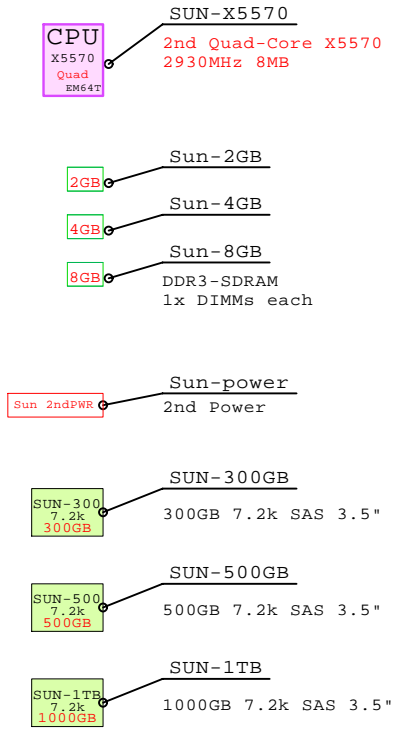

SUN X4275
Xeon 5500

Internal Options:

++ Plus many more std PCIe I/O modules...

Tip for detail printing:
- Zoom in area of interest
- Print, Print Current View