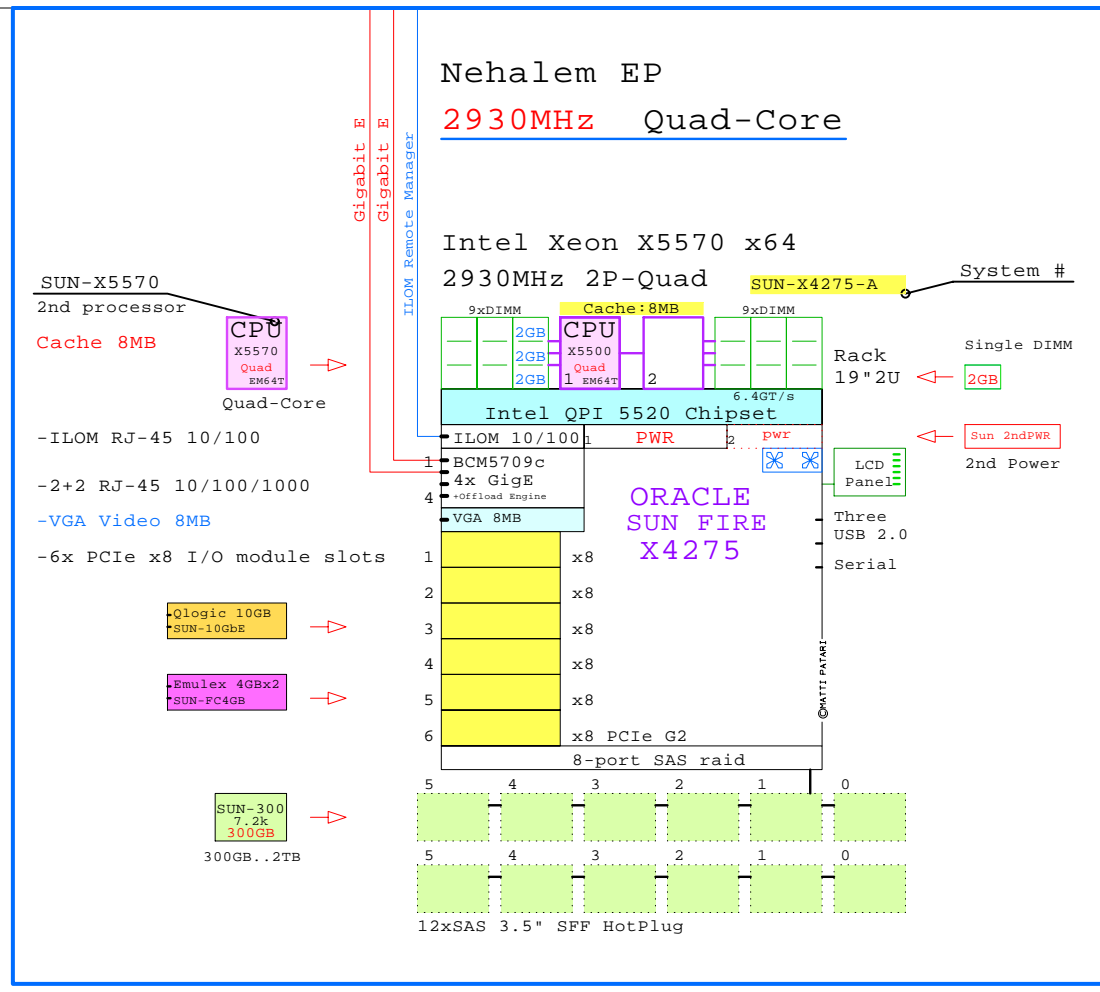

Nehalem EP
2930MHz Quad-Core

Intel Xeon X5570 x64
2930MHz 2P-Quad SUN-X4275-A System #

MS Windows Server 2003 and 2008
LINUX: Red Hat, SuSE
VMware Virtualization Software

© 2010 Matti Patari, All rights reserved.

GOLDEN EGGS Visuals™ Helsinki	10-Mar-2010	GE-SUN-X4275-A
		Matti.Patari@Kolumbus.Fi

SUN X4275 2P/2U X5570 2930MHz
GOLDEN EGGS Visuals, Helsinki

SUN FIRE X4275 Intel 5500 2P/2U