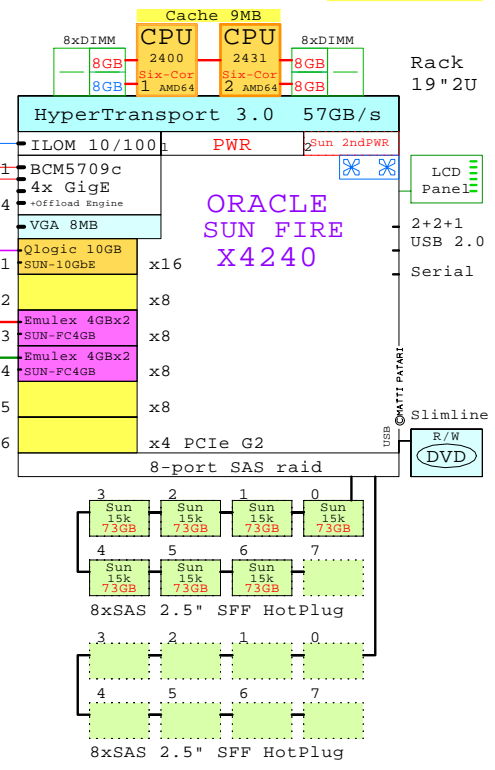

SUN FIRE X4170 Intel 5500 2P/1U

SUN X4170 2P/1U X5570 2930MHz  
GOLDEN EGGS Visuals, Helsinki

SUN X4240  
AMD Opteron

Internal Options:

10-Gigabit  
Gigabit E  
Gigabit E  
ILOM Remote Manager

Example Configuration  
x64

AMD Opteron 2431 x86-64  
2400MHz 2P Six-C SUN-X4240-B

2x 4Gb Fibre Channel to external storage

Parts list for the 2P Six-Core SUN X4240 system above

Part Number	Qty	Description
1	1	SUN-X4240-B 1 SUN X4240 2P 6C 2431 2.4GH 8GB AMD64 SAS
1.1	1	SUN-10GbE 1 SUN Qlogic 10Gb CNA server adapter
1.2	1	SUN-2431 1 AMD64 6C 2.4GHz 2431 CPU kit X4140
1.3	2	SUN-FC4GB 2 SUN Emulex FC 4Gb 2-ch PCIe HBA
1.4	7	Sun-73GB 7 Sun 73GB SAS 15000r HotPlug 2.5" disk
1.5	3	Sun-8GB 3 Sun 8GB Memory option kit 2x4GB
1.6	1	Sun-power 1 Sun second power supply