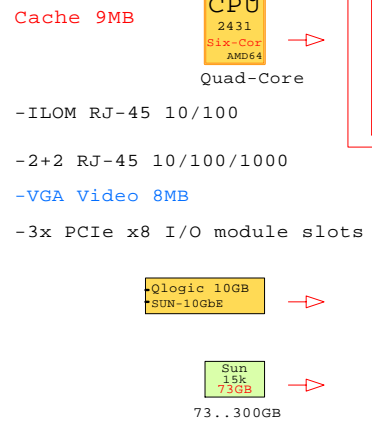

2x 4Gb Fibre Channel to external storage

SUN-2431
2nd processor
Cache 9MB