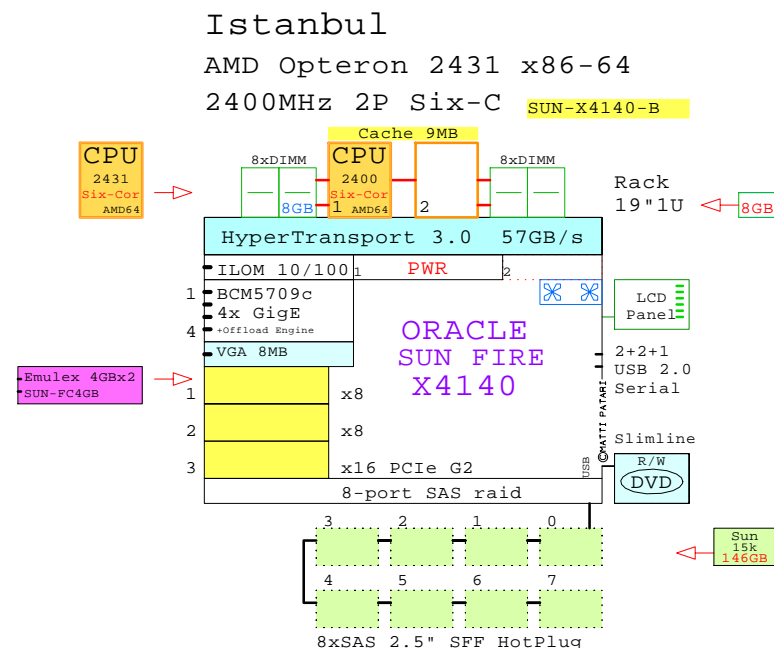

GOLDEN EGGS

Visual Cook Book for: ORACLE SUN X86-64 Servers

1. 1 - Front page
2. 2 - X2270 Intel Xeon 2P 1U
3. 3 - X4140 AMD Opteron 2P 1U
4. 4 - X4170 Intel Xeon 2P 1U
5. 5 - X4240 AMD Opteron 2P 2U
6. 6 - X4270 Intel Xeon 2P 2U
7. 7 - X4275 Intel Xeon 2P 2U
8. 8 - X4450 Intel Xeon 4P 2U
9. 9 - X4600 AMD Opteron 8P 4U
10. 10 - X4540 AMD Opteron 2P 4U storage
11. 11 - SUN Blade 6000 Enclosure 10U
12. 12 - SUN Blade X6240/50 2P AMD/Xeon
13. 13 - SUN Blade X6440/50 4P AMD/Xeon
14. 14 - SUN Blade T6340 8core
15. 15 - SUN Blade Storage

ORACLE SUN x86-64 Servers 2P 4P 8P

This document is a collection of SUN x86-64 servers. It is prepared for End-customers, Partners and Sales personnel.
A picture talks all languages.

Created by:
Matti.Patari@Kolumbus.Fi Helsinki

Tip for detail printing:
- Zoom in area of interest
- Print, Print Current View

Golden Eggs Home:
<http://www.goldeneggs.fi>

GE-SUN-X86-10-Mar-2010.pdf

© 2010 Matti Patari, All rights reserved.

GOLDEN EGGS Visuals™ Helsinki	10-Mar-2010	GE-SUN-X86B
	Matti.Patari@Kolumbus.Fi	
ORACLE SUN x86-64, AMD and Intel GOLDEN EGGS Visuals, Helsinki