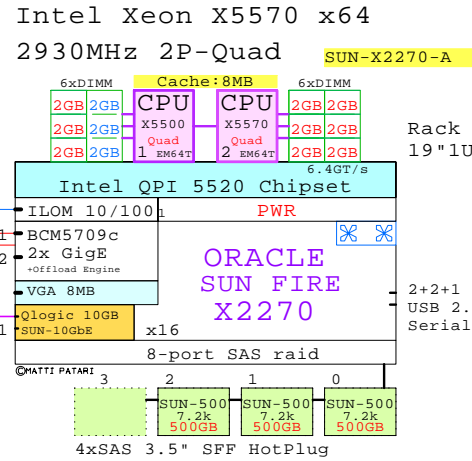

SUN X2270
Xeon 5500

Internal Options:

++ Plus many more std PCIe I/O modules...

Example Configuration
x64