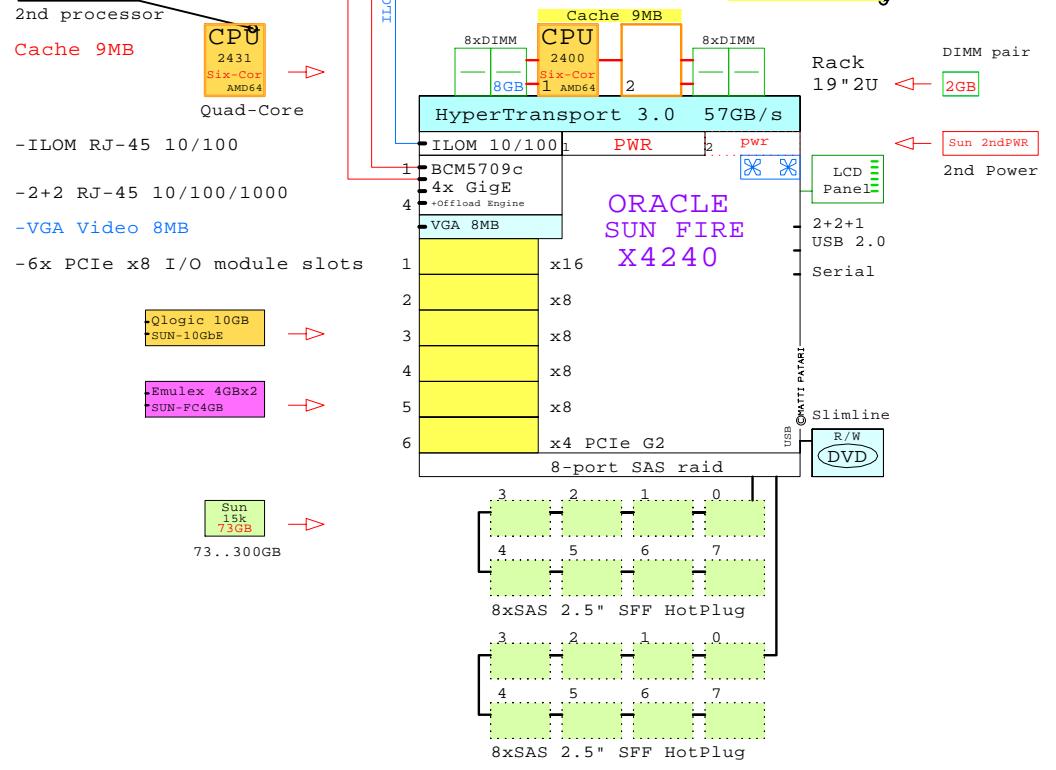

SUN FIRE X4240 AMD Six-Core 2P/2U

Istanbul
2400MHz Six-Core

AMD Opteron 2431 x86-64
2400MHz 2P Six-C SUN-X4240-B System #

MS Windows Server 2003 and 2008
LINUX: Red Hat, SuSE
VMware Virtualization Software

© 2010 Matti Patari, All rights reserved.

GOLDEN EGGS Visuals™ Helsinki	10-Mar-2010	GE-SUN-X4240-B
		Matti.Patari@Kolumbus.Fi

SUN X4240 2P/2U AMD Opteron Six-C
GOLDEN EGGS Visuals, Helsinki