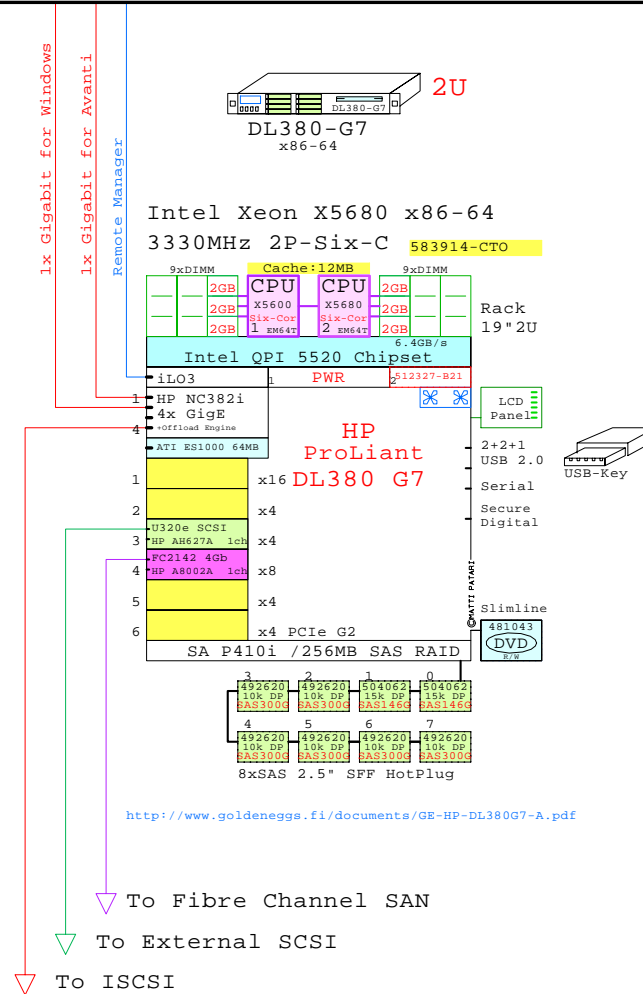

<http://h18000.www1.hp.com/info/GEA041/GEA041PF.PDF>

<http://www.goldeneggs.fi/documents/GE-HP-DL380G7-A.pdf>

Host Operating System	Windows 2003 64 Bit Windows 2008 64 Bit
Alpha Operating System	Tru64 Unix OpenVMS
Hardware Emulator	Avanti
Implementation & Support	www.MigrationSpecialties.com

	Part Number	Qty	Description
1	583914-CTO	1	HP DL380-G7 2P I 6C X5680-12MB 0GB 2U
1.1	481043-B21	1	HP CD-RW/DVD-ROM Option kit, slimline
1.2	492620-B21	6	HP 300GB 3G 10k 2.5" SAS DualPort HDD
1.3	500656-B21	6	HP 2GB 2Rx8 PC3-10600R-9 kit 1x2GB
1.4	504062-B21	2	HP 146GB 3G 15k 2.5" SAS DualPort HDD
1.5	512327-B21	1	DL380 G6 second power supply WW
1.6	587498-B21	1	Xeon 6C X5680-12MB 3.33GHz for DL380G7
1.7	A8002A	1	HP StorageWorks 1-ch FC2142 4Gb PCI-e HB
1.8	AH627A	1	HP U320e SCSI Bus Adapter

ART-team:
Bruce
Matti

GE-link to this document:

<http://www.goldeneggs.fi/documents/GE-VIRTUAL-AVANTI-A.pdf>

GoldenEggs Home:
<http://www.goldeneggs.fi>

© 2011 Matti Patari, All rights reserved.

GOLDEN EGGS Visuals™ Helsinki	22-Jun-2011	GE-VIRTUAL-AVANTI-A Matti.Patari@Kolumbus.Fi

Avanti on HP ProLiant DL380-G7 12GB Memory 3.33GHz

Avanti on HP DL380-G7
GOLDEN EGGS Visuals, Helsinki